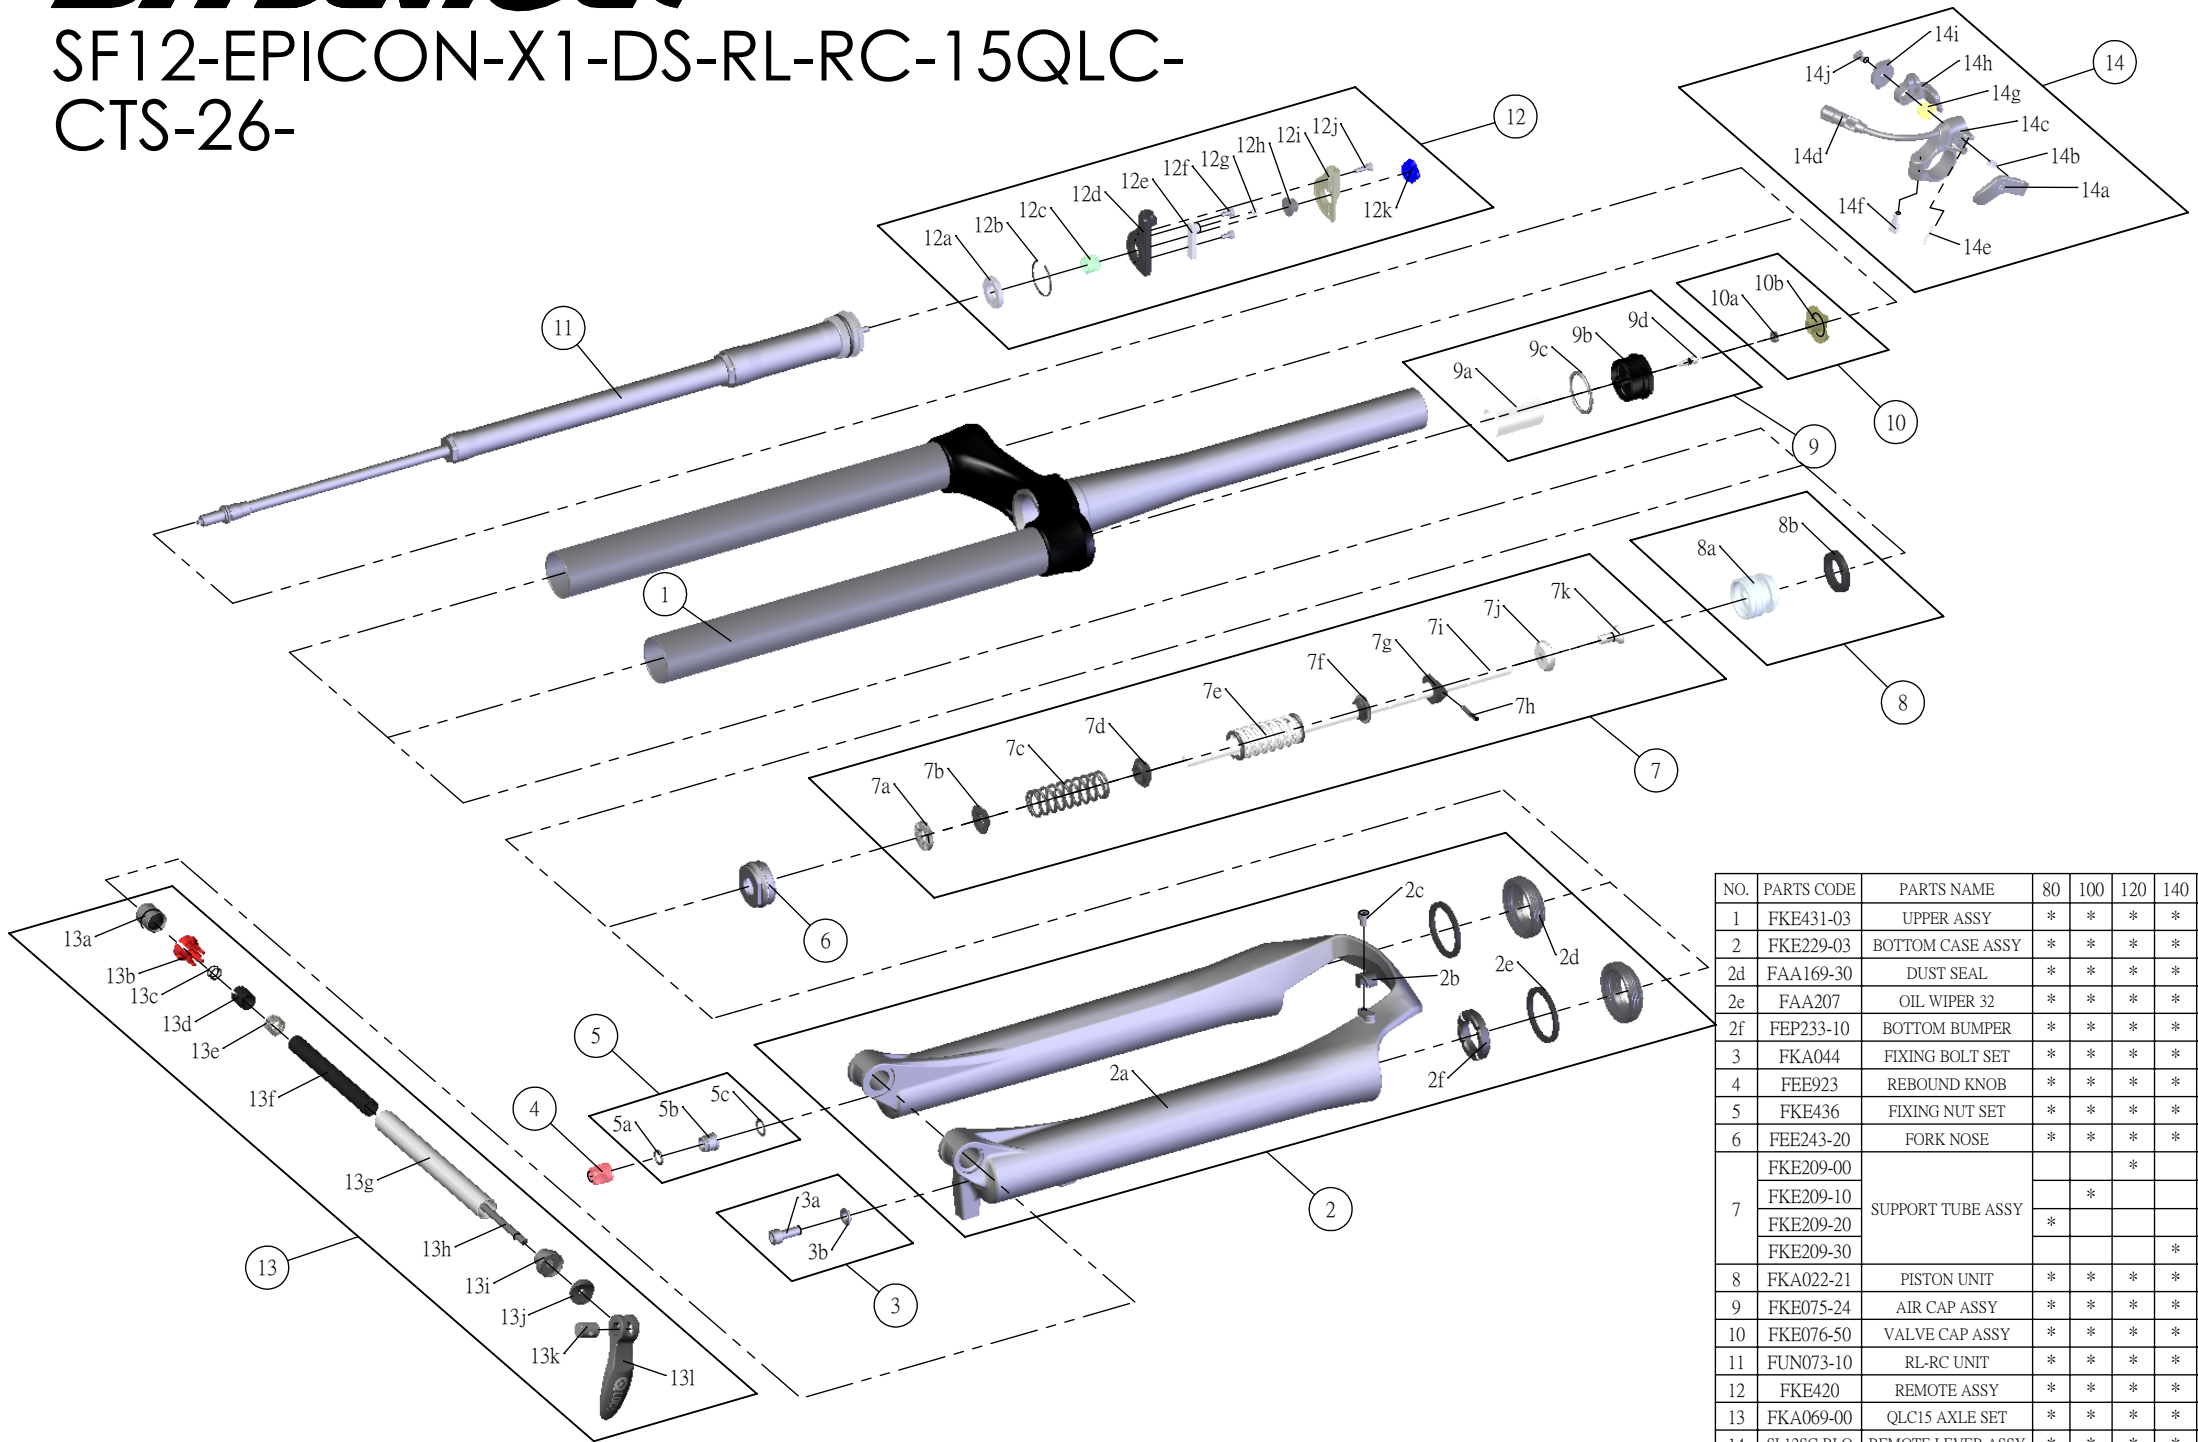

SUNTOUR

SF12-EPICON-X1-DS-RL-RC-15QLC-CTS-26-

Date	2013.07.19	Version	1
Amended			

NO.	PARTS CODE	PARTS NAME	80	100	120	140	QT
1	FKE431-03	UPPER ASSY	*	*	*	*	1
2	FKE229-03	BOTTOM CASE ASSY	*	*	*	*	1
2d	FAA169-30	DUST SEAL	*	*	*	*	2
2e	FAA207	OIL WIPER 32	*	*	*	*	2
2f	FEP233-10	BOTTOM BUMPER	*	*	*	*	1
3	FKA044	FIXING BOLT SET	*	*	*	*	1
4	FEE923	REBOUND KNOB	*	*	*	*	1
5	FKE436	FIXING NUT SET	*	*	*	*	1
6	FEE243-20	FORK NOSE	*	*	*	*	1
7	FKE209-00	SUPPORT TUBE ASSY			*		1
	FKE209-10		*	*		1	
	FKE209-20		*	*		1	
	FKE209-30		*	*	*	1	
8	FKA022-21	PISTON UNIT	*	*	*	*	1
9	FKE075-24	AIR CAP ASSY	*	*	*	*	1
10	FKE076-50	VALVE CAP ASSY	*	*	*	*	1
11	FUN073-10	RL-RC UNIT	*	*	*	*	1
12	FKE420	REMOTE ASSY	*	*	*	*	1
13	FKA069-00	QLC15 AXLE SET	*	*	*	*	1
14	SL12SC-RLO	REMOTE LEVER ASSY	*	*	*	*	1