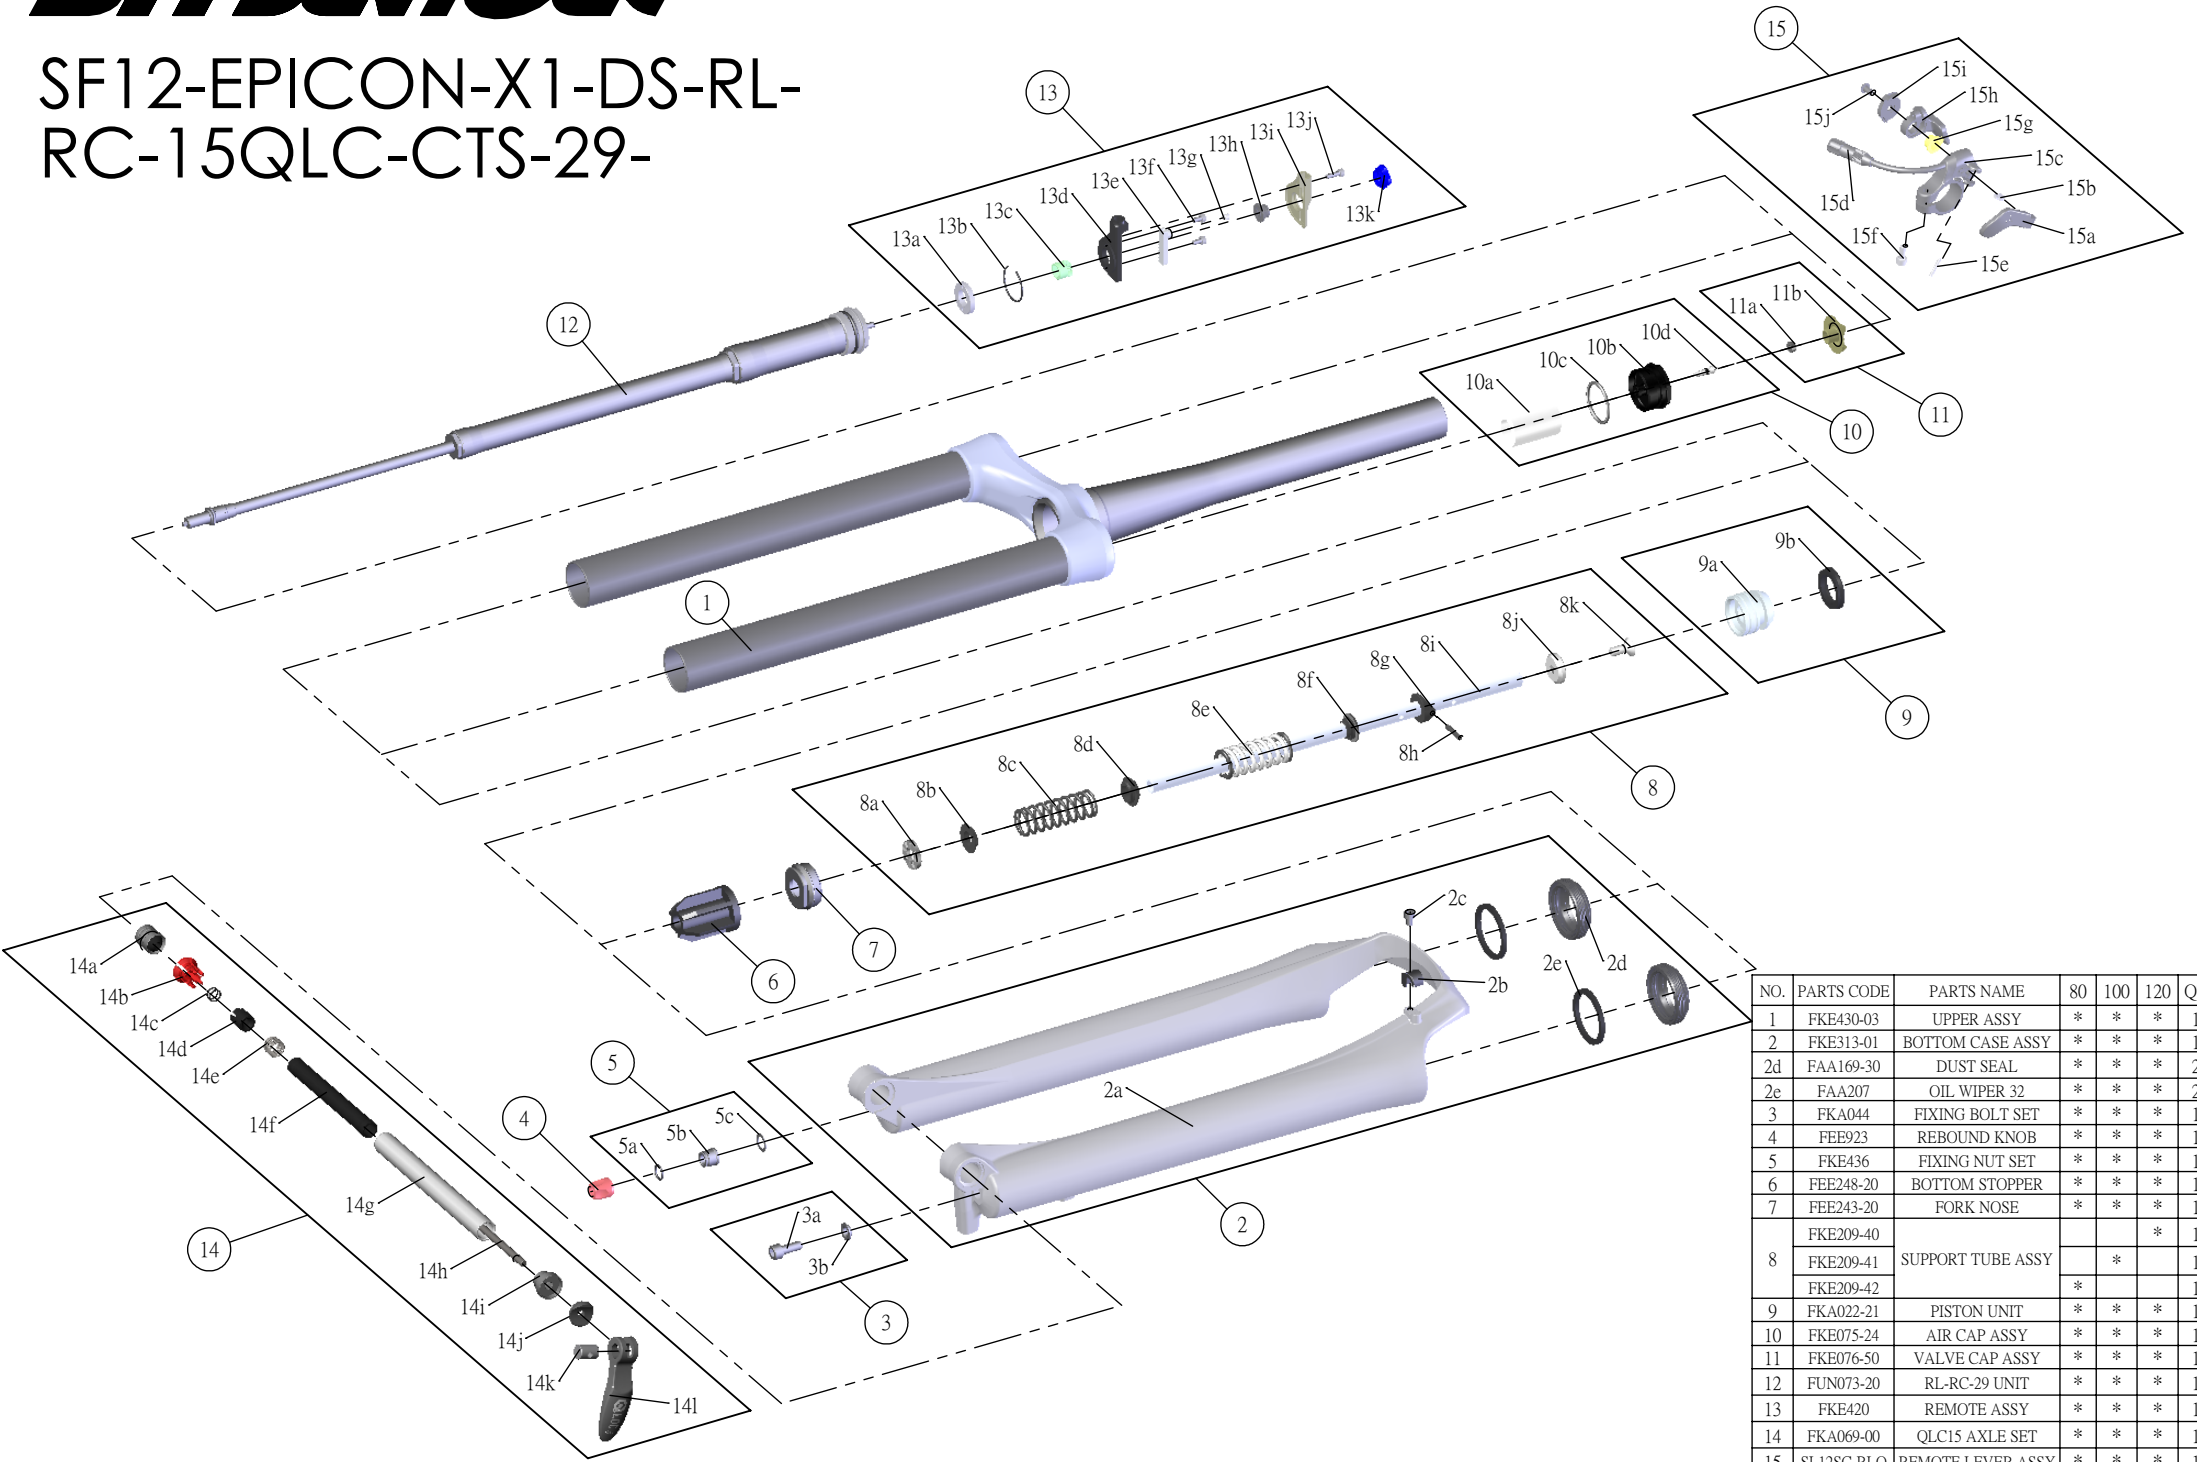

## SF12-EPICON-X1-DS-RL-RC-15QLC-CTS-29-

Date	2013.07.19	Version	1
Amended			

NO.	PARTS CODE	PARTS NAME	80	100	120	QT
1	FKE430-03	UPPER ASSY	*	*	*	1
2	FKE313-01	BOTTOM CASE ASSY	*	*	*	1
2d	FAA169-30	DUST SEAL	*	*	*	2
2e	FAA207	OIL WIPER 32	*	*	*	2
3	FKA044	FIXING BOLT SET	*	*	*	1
4	FEE923	REBOUND KNOB	*	*	*	1
5	FKE436	FIXING NUT SET	*	*	*	1
6	FEE248-20	BOTTOM STOPPER	*	*	*	1
7	FEE243-20	FORK NOSE	*	*	*	1
8	FKE209-40	SUPPORT TUBE ASSY			*	1
	FKE209-41		*	*	1	
	FKE209-42		*	*	1	
9	FKA022-21	PISTON UNIT	*	*	*	1
10	FKE075-24	AIR CAP ASSY	*	*	*	1
11	FKE076-50	VALVE CAP ASSY	*	*	*	1
12	FUN073-20	RL-RC-29 UNIT	*	*	*	1
13	FKE420	REMOTE ASSY	*	*	*	1
14	FKA069-00	QLC15 AXLE SET	*	*	*	1
15	SL12SC-RLO	REMOTE LEVER ASSY	*	*	*	1