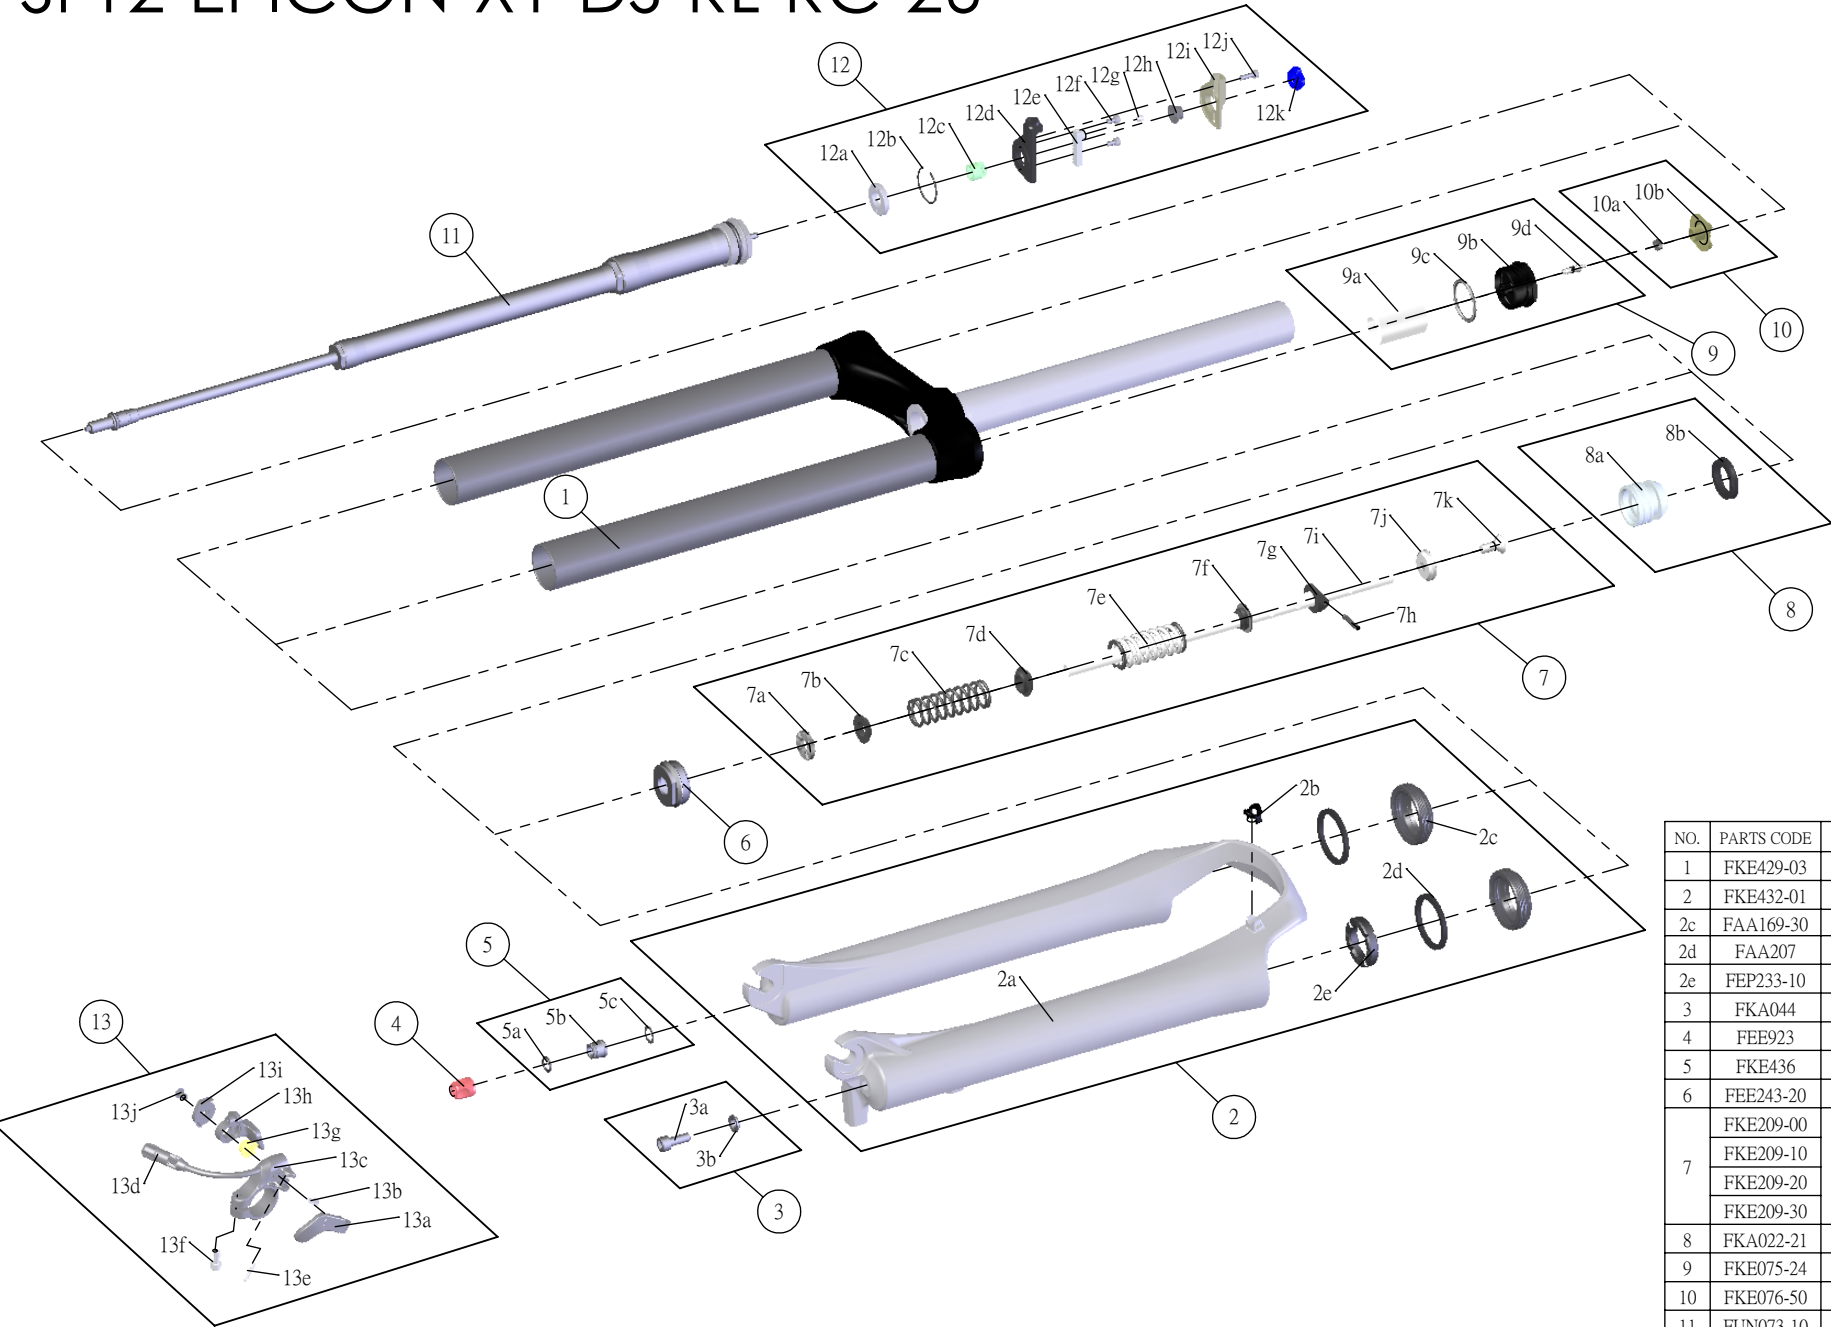

SR SUNTOUR

SF12-EPICON-X1-DS-RL-RC-26-

Date	2013.07.19	Version	1
Amended			

NO.	PARTS CODE	PARTS NAME	80	100	120	140	QT
1	FKE429-03	UPPER ASSY	*	*	*	*	1
2	FKE432-01	BOTTOM CASE ASSY	*	*	*	*	1
2c	FAA169-30	DUST SEAL	*	*	*	*	2
2d	FAA207	OIL WIPER 32	*	*	*	*	2
2e	FEP233-10	BOTTOM BUMPER	*	*	*	*	1
3	FKA044	FIXING BOLT SET	*	*	*	*	1
4	FEE923	REBOUND KNOB	*	*	*	*	1
5	FKE436	FIXING NUT SET	*	*	*	*	1
6	FEE243-20	FORK NOSE	*	*	*	*	1
7	FKE209-00	SUPPORT TUBE ASSY			*		1
	FKE209-10		*			1	
	FKE209-20		*			1	
	FKE209-30				*	1	
8	FKA022-21	PISTON UNIT	*	*	*	*	1
9	FKE075-24	AIR CAP ASSY	*	*	*	*	1
10	FKE076-50	VALVE CAP ASSY	*	*	*	*	1
11	FUN073-10	RL-RC UNIT	*	*	*	*	1
12	FKE420	REMOTE ASSY	*	*	*	*	1
13	SL12SC-RLO	REMOTE LEVER ASSY	*	*	*	*	1