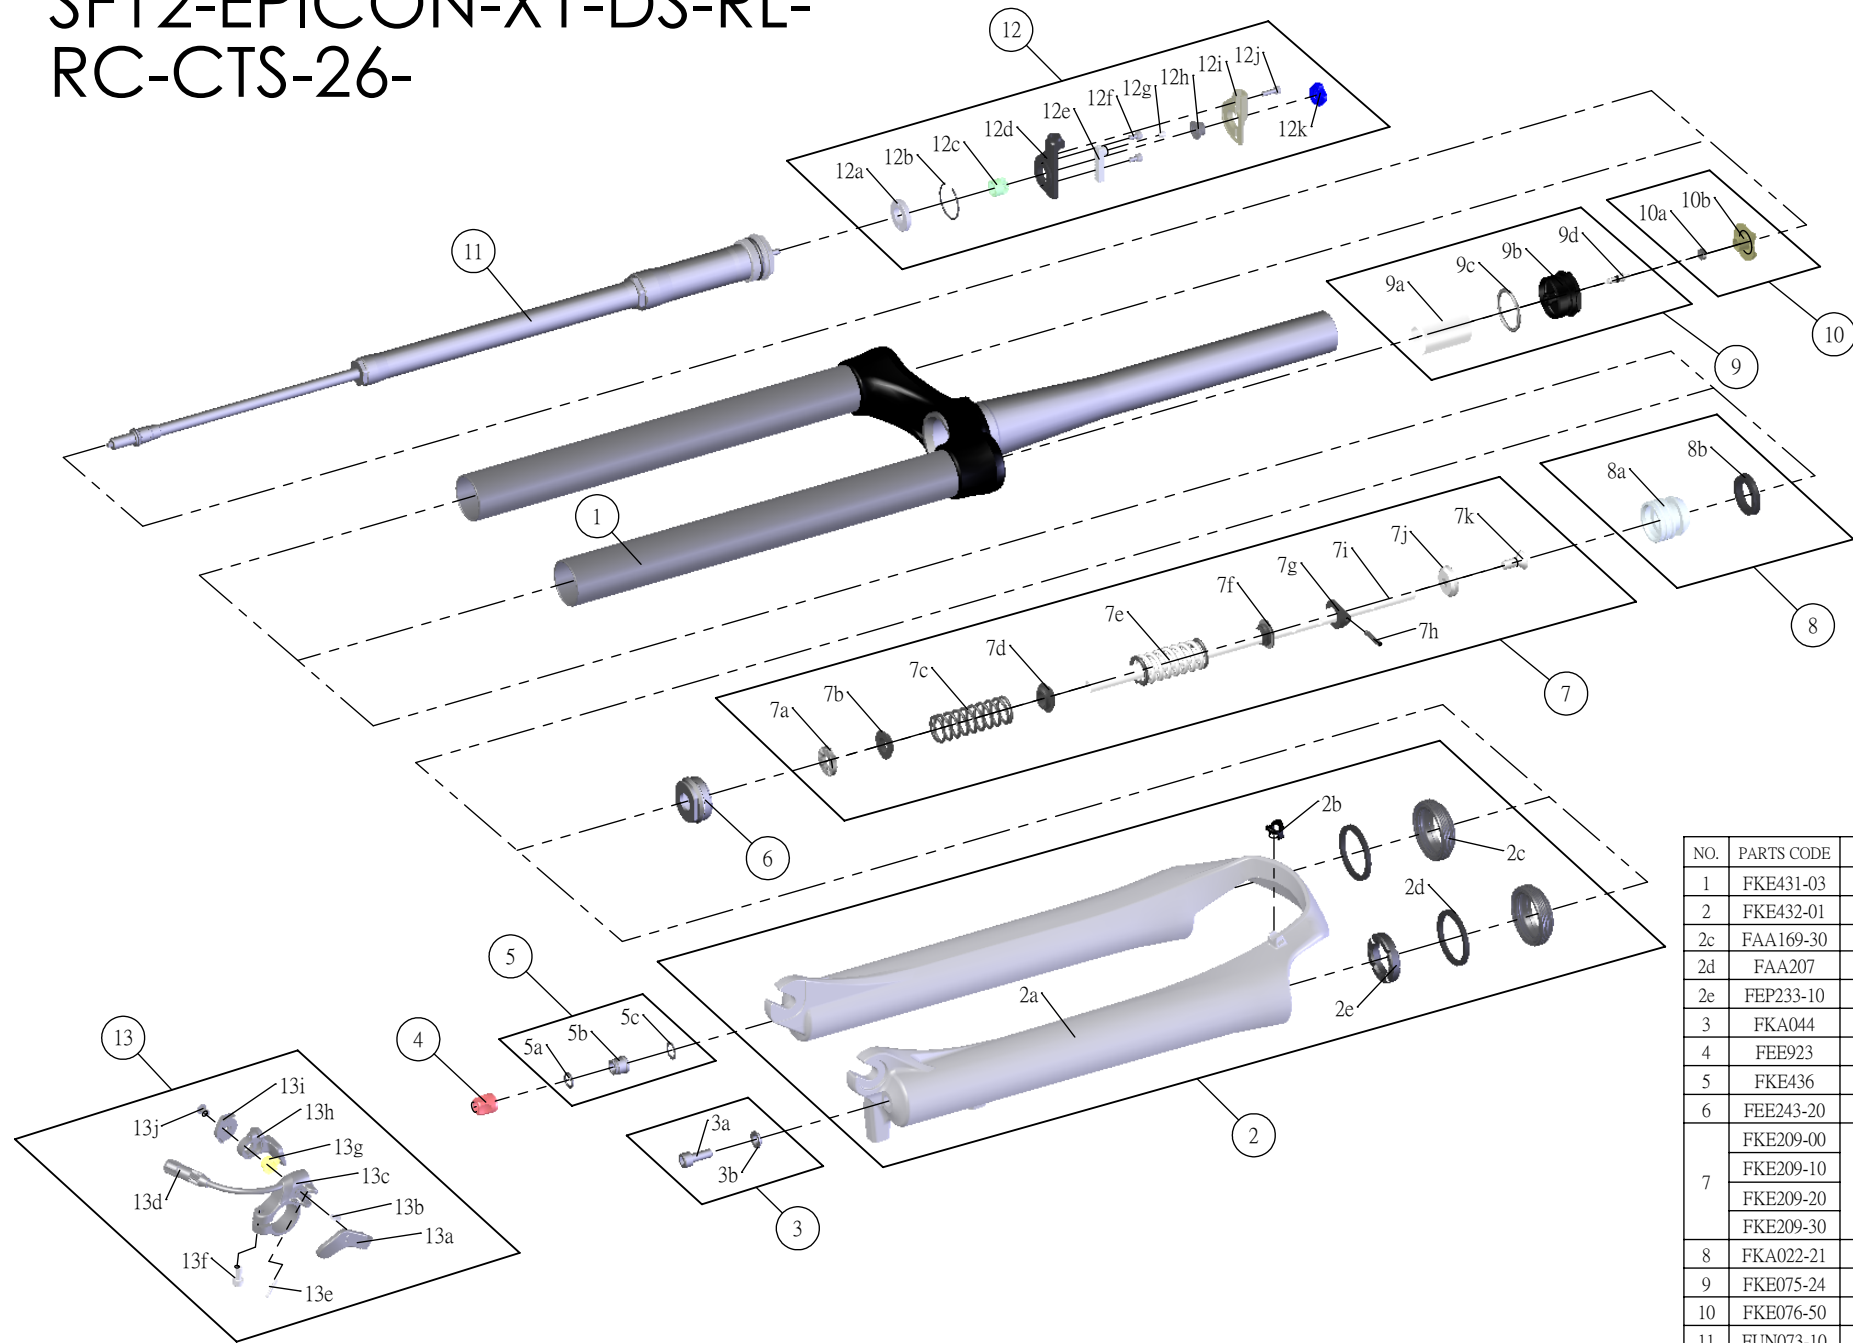

# SR SUNTOUR

## SF12-EPICON-X1-DS-RL-RC-CTS-26-

Date	2013.07.19	Version	1
Amended			

NO.	PARTS CODE	PARTS NAME	80	100	120	140	QT
1	FKE431-03	UPPER ASSY	*	*	*	*	1
2	FKE432-01	BOTTOM CASE ASSY	*	*	*	*	1
2c	FAA169-30	DUST SEAL	*	*	*	*	2
2d	FAA207	OIL WIPER 32	*	*	*	*	2
2e	FEP233-10	BOTTOM BUMPER	*	*	*	*	1
3	FKA044	FIXING BOLT SET	*	*	*	*	1
4	FEE923	REBOUND KNOB	*	*	*	*	1
5	FKE436	FIXING NUT SET	*	*	*	*	1
6	FEE243-20	FORK NOSE	*	*	*	*	1
7	FKE209-00	SUPPORT TUBE ASSY			*		1
	FKE209-10			*		1	
	FKE209-20		*			1	
	FKE209-30				*	1	
8	FKA022-21	PISTON UNIT	*	*	*	*	1
9	FKE075-24	AIR CAP ASSY	*	*	*	*	1
10	FKE076-50	VALVE CAP ASSY	*	*	*	*	1
11	FUN073-10	RL-RC UNIT	*	*	*	*	1
12	FKE420	REMOTE ASSY	*	*	*	*	1
13	SL12SC-RL0	REMOTE LEVER ASSY	*	*	*	*	1