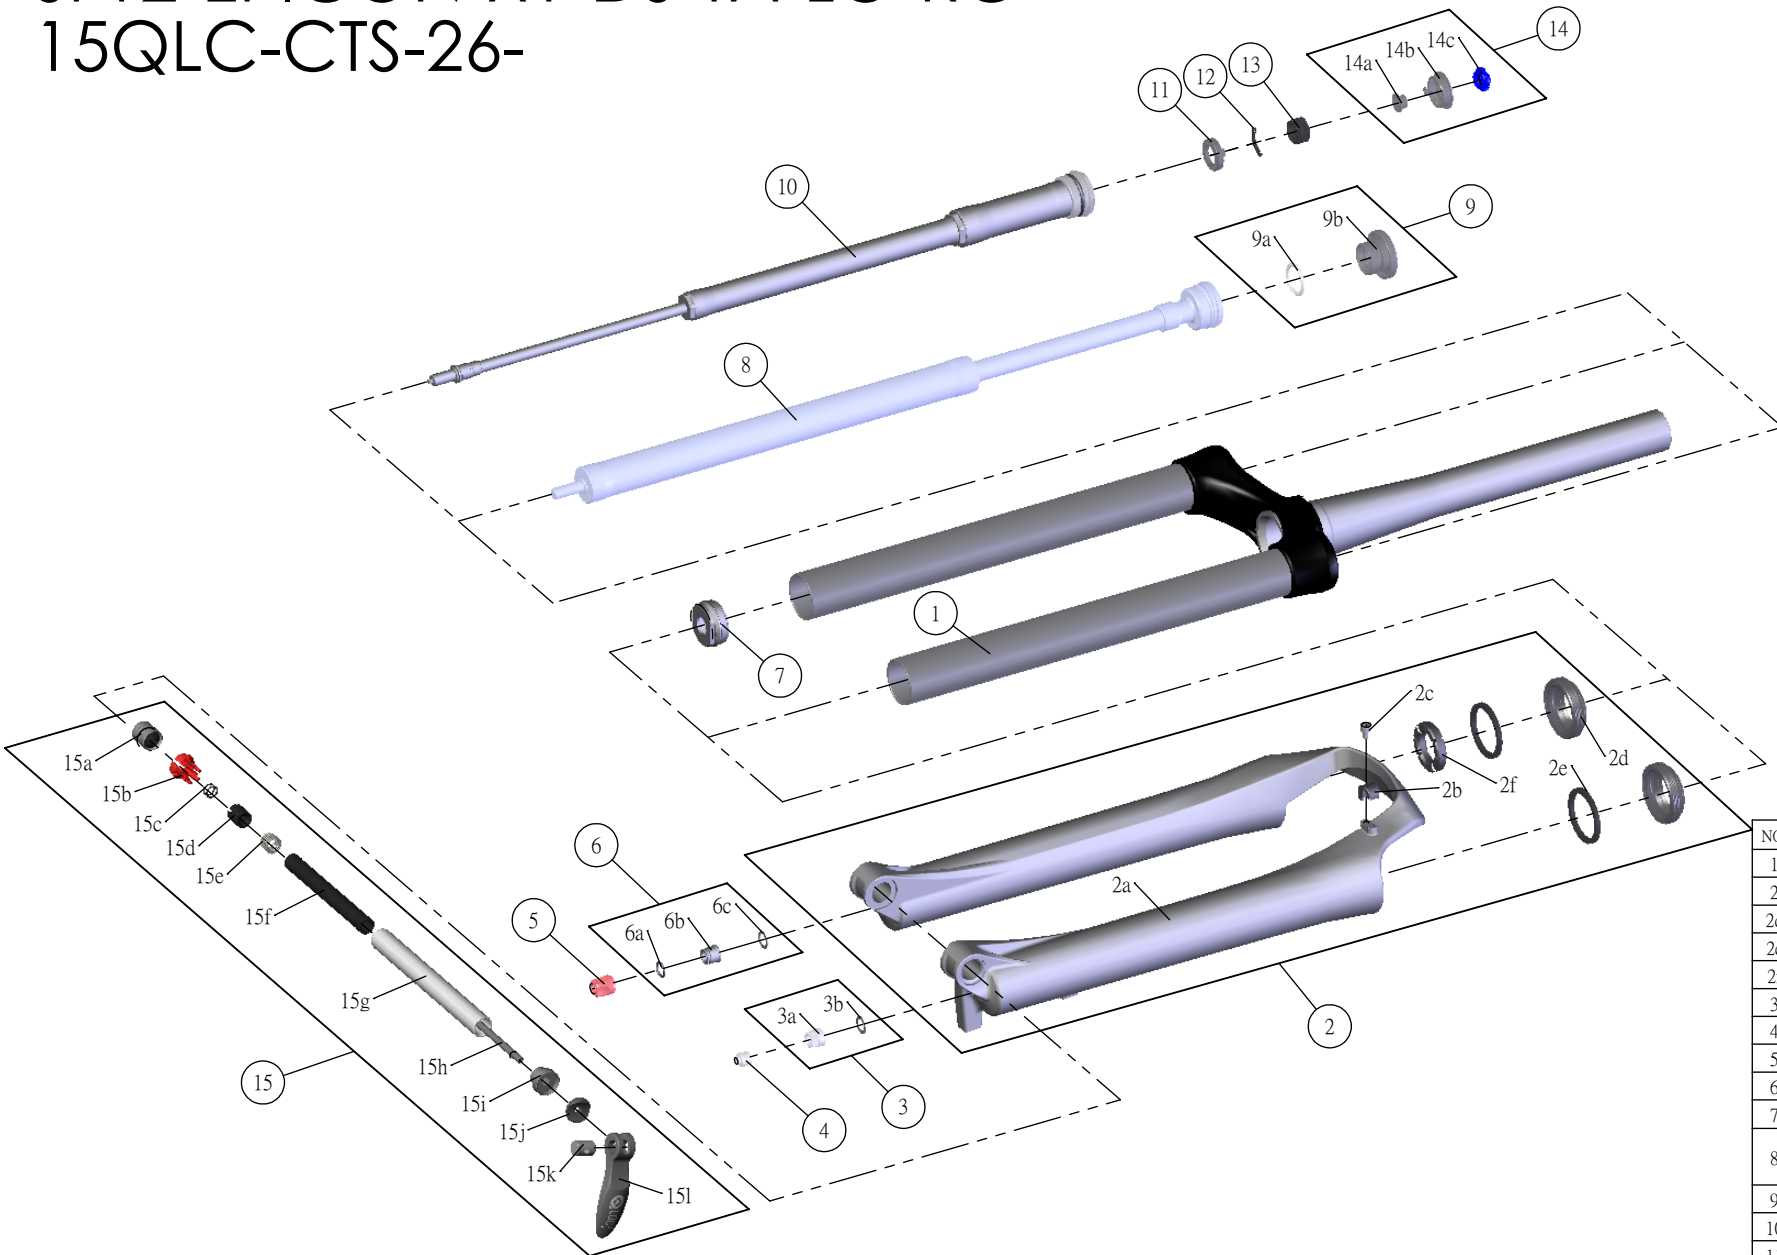

SR SUNTOUR

SF12-EPICON-X1-DS-TA-LO-RC-
15QLC-CTS-26-

| | | | |
|---------|------------|---------|---|
| Date | 2013.07.19 | Version | 1 |
| Amended | | | |

| NO. | PARTS CODE | PARTS NAME | 130 | 150 | QT |
|-----|------------|------------------|-----|-----|----|
| 1 | FKE431-04 | UPPER ASSY | * | * | 1 |
| 2 | FKE229-04 | BOTTOM CASE ASSY | * | * | 1 |
| 2d | FAA169-30 | DUST SEAL | * | * | 2 |
| 2e | FAA207 | OIL WIPER 32 | * | * | 2 |
| 2f | FEP233-10 | BOTTOM BUMPER | * | * | 1 |
| 3 | FKA063-02 | FIXING NUT SET | * | * | 1 |
| 4 | FAA150 | VALVE CAP | * | * | 1 |
| 5 | FEE923 | REBOUND KNOB | * | * | 1 |
| 6 | FKE436 | FIXING NUT SET | * | * | 1 |
| 7 | FEE243-20 | FORK NOSE | * | * | 1 |
| 8 | FUN040-05 | TA UNIT | * | * | 1 |
| | FUN040-15 | | | * | 1 |
| 9 | FKA026-02 | PUSH BUTTON ASSY | * | * | 1 |
| 10 | FUN072-10 | LO-RC UNIT | * | * | 1 |
| 11 | FEE257 | CLICK HOLDER | * | * | 1 |
| 12 | FEE258 | ADJUST CLICK | * | * | 1 |
| 13 | FEE256-30 | ADJUST CORE | * | * | 1 |
| 14 | FKE421 | LO-RC KNOB ASSY | * | * | 1 |
| 15 | FKA069-00 | QLC15 AXLE SET | * | * | 1 |