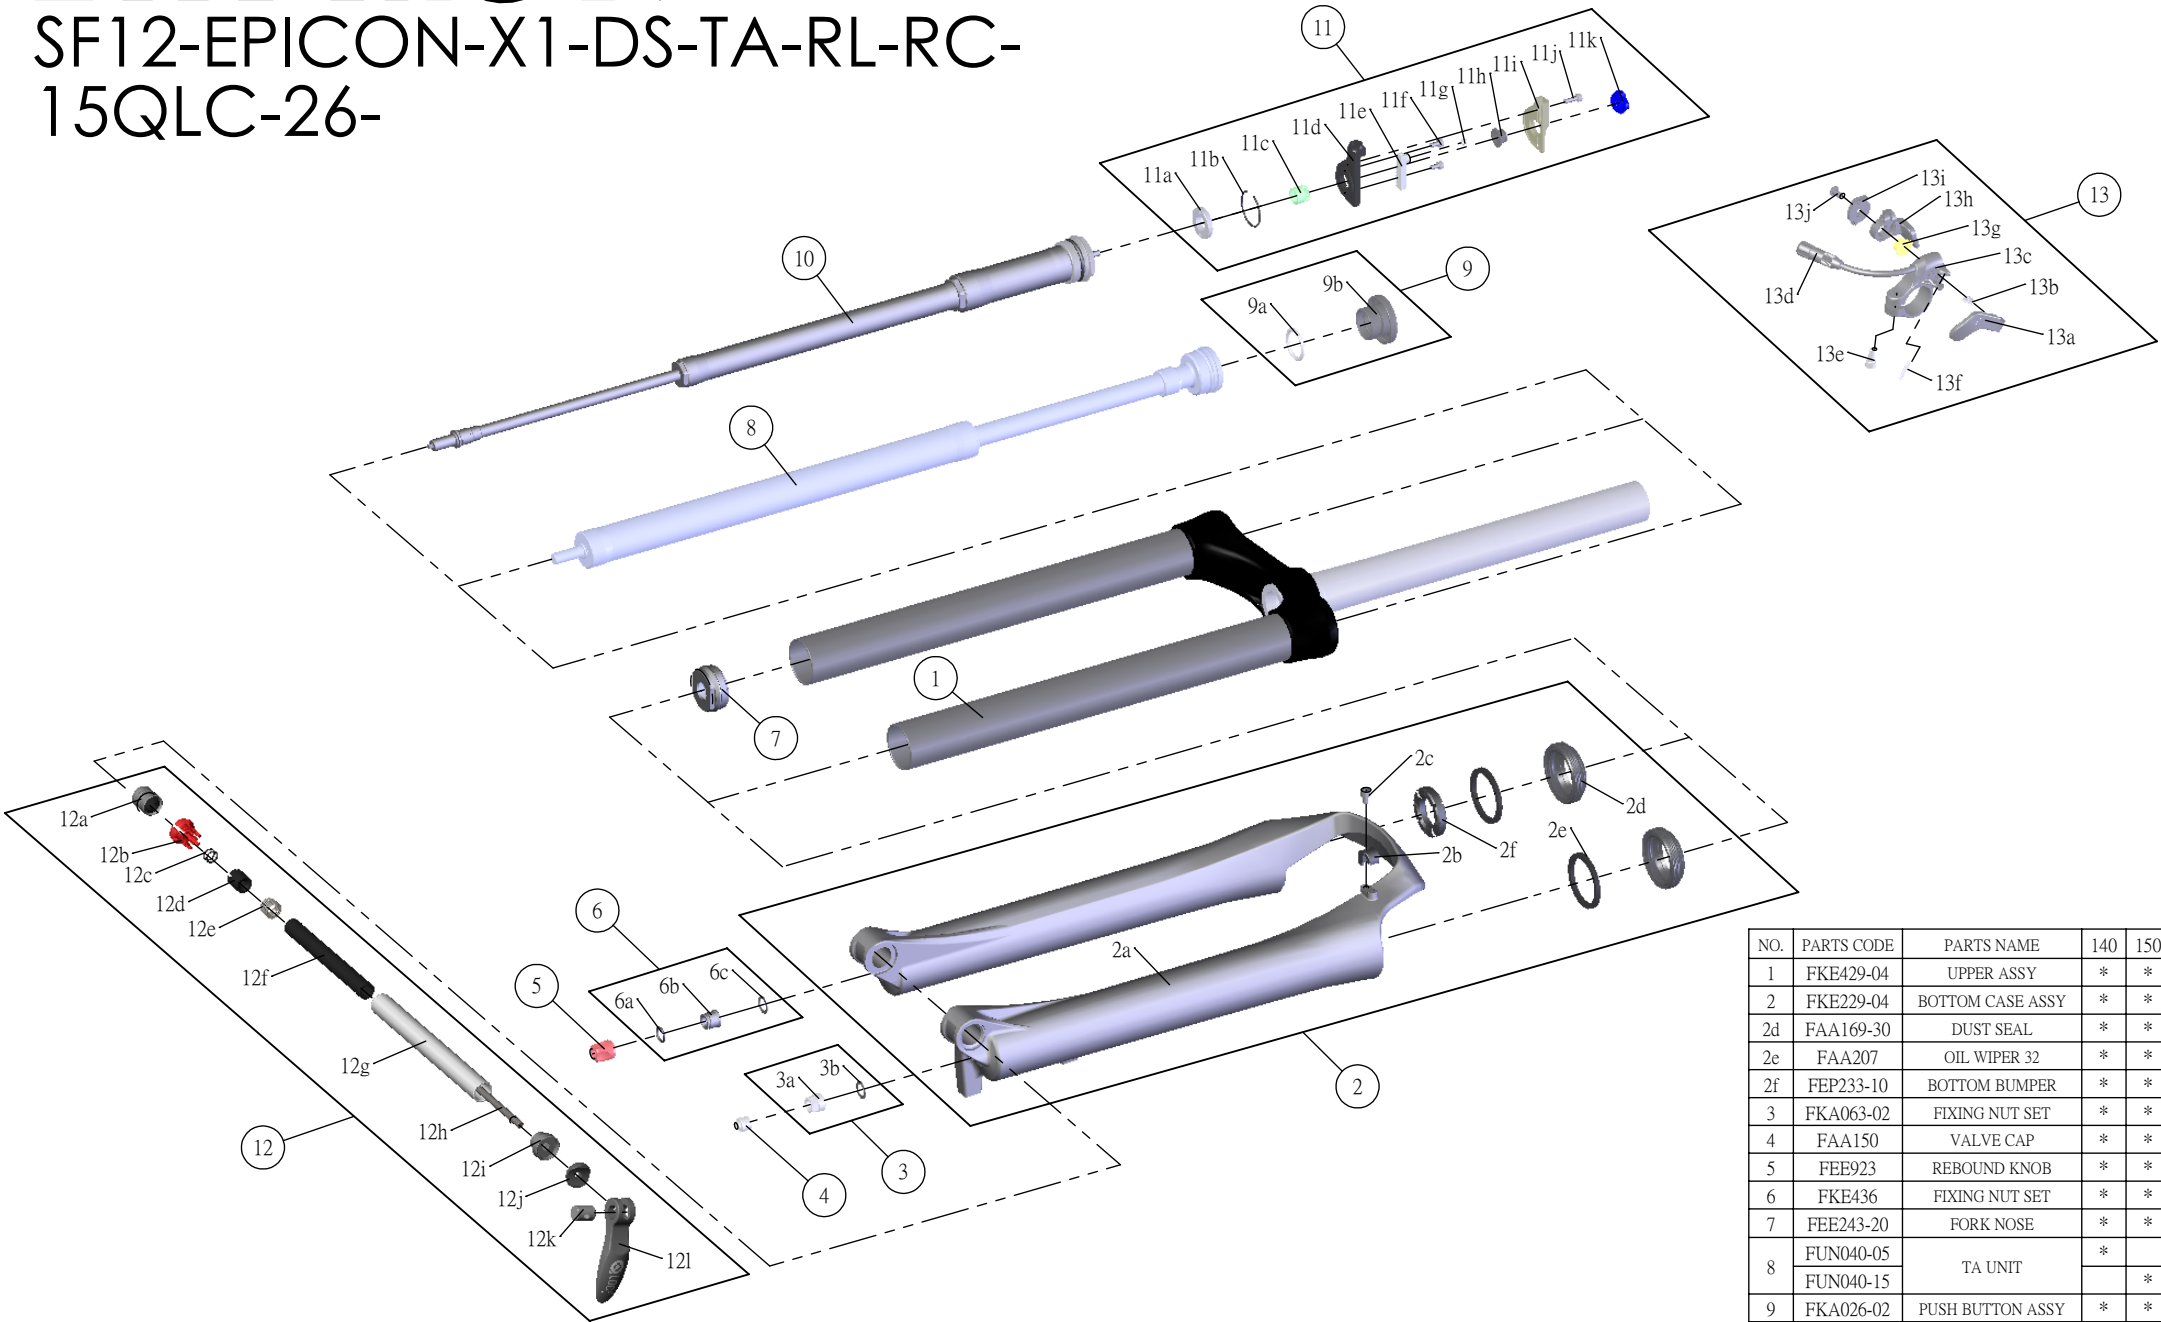

SUNTOUR

SF12-EPICON-X1-DS-TA-RL-RC-15QLC-26-

Date	2013.07.19	Version	1
Amended			

NO.	PARTS CODE	PARTS NAME	140	150	QT
1	FKE429-04	UPPER ASSY	*	*	1
2	FKE229-04	BOTTOM CASE ASSY	*	*	1
2d	FAA169-30	DUST SEAL	*	*	2
2e	FAA207	OIL WIPER 32	*	*	2
2f	FEP233-10	BOTTOM BUMPER	*	*	1
3	FKA063-02	FIXING NUT SET	*	*	1
4	FAA150	VALVE CAP	*	*	1
5	FEE923	REBOUND KNOB	*	*	1
6	FKE436	FIXING NUT SET	*	*	1
7	FEE243-20	FORK NOSE	*	*	1
8	FUN040-05	TA UNIT	*		1
	FUN040-15			*	1
9	FKA026-02	PUSH BUTTON ASSY	*	*	1
10	FUN073-10	RL-RC UNIT	*	*	1
11	FKE420	REMOTE ASSY	*	*	1
12	FKA069-00	QLC15 AXLE SET	*	*	1
13	SL12SC-RLO	REMOTE LEVER ASSY	*	*	1