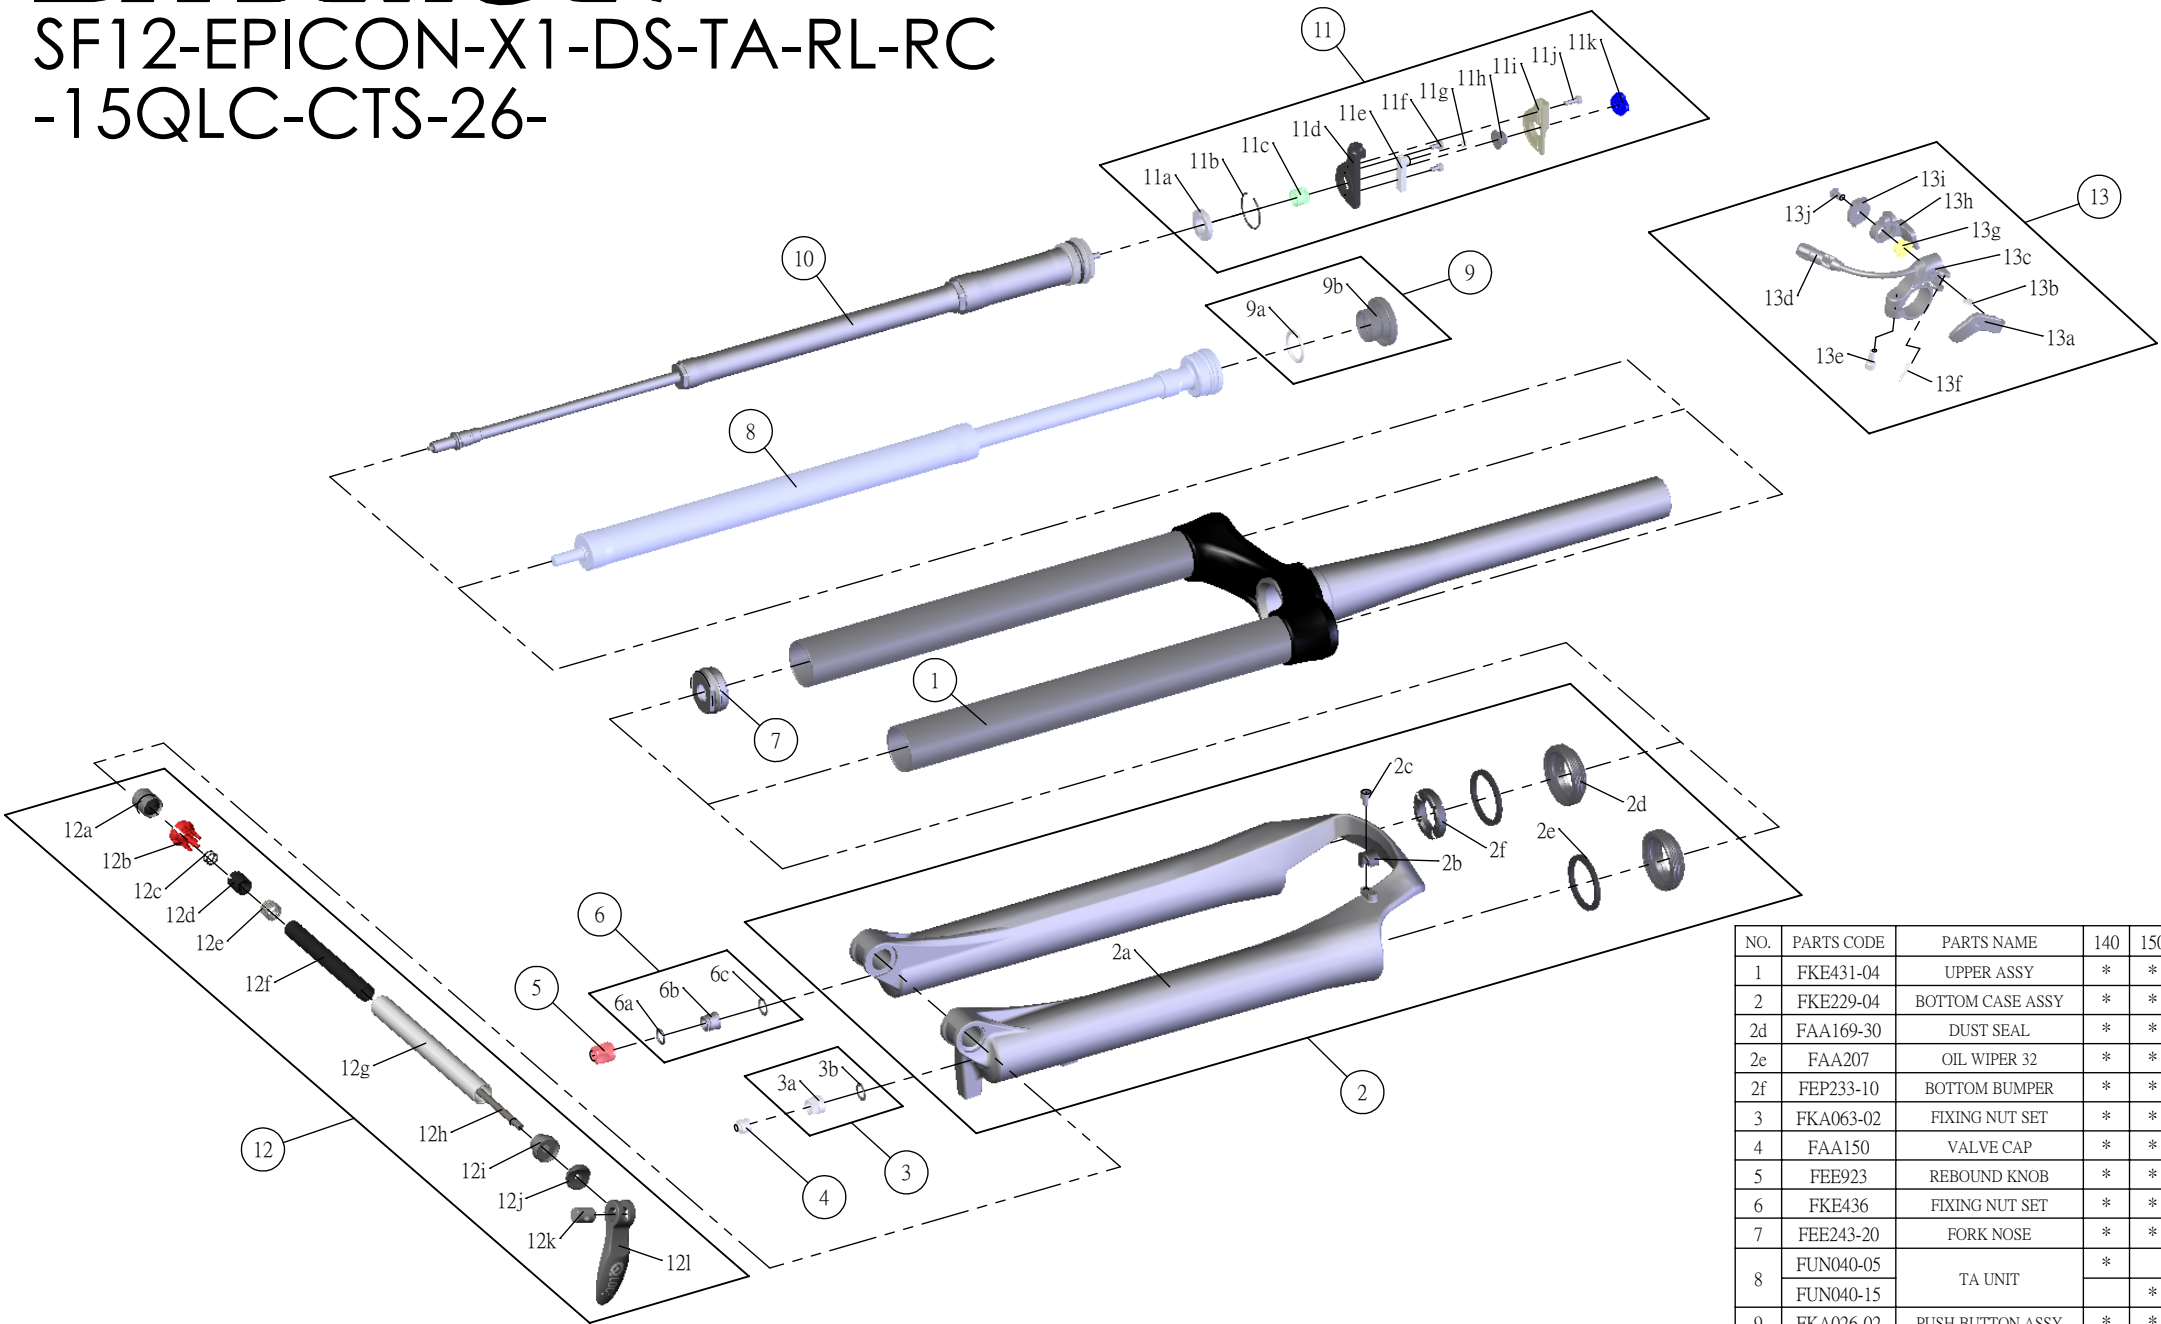

SUNTOUR

SF12-EPICON-X1-DS-TA-RL-RC -15QLC-CTS-26-

Date	2013.07.19	Version	1
Amended			

NO.	PARTS CODE	PARTS NAME	140	150	QT
1	FKE431-04	UPPER ASSY	*	*	1
2	FKE229-04	BOTTOM CASE ASSY	*	*	1
2d	FAA169-30	DUST SEAL	*	*	2
2e	FAA207	OIL WIPER 32	*	*	2
2f	FEP233-10	BOTTOM BUMPER	*	*	1
3	FKA063-02	FIXING NUT SET	*	*	1
4	FAA150	VALVE CAP	*	*	1
5	FEE923	REBOUND KNOB	*	*	1
6	FKE436	FIXING NUT SET	*	*	1
7	FEE243-20	FORK NOSE	*	*	1
8	FUN040-05	TA UNIT	*		1
	FUN040-15			*	1
9	FKA026-02	PUSH BUTTON ASSY	*	*	1
10	FUN073-10	RL-RC UNIT	*	*	1
11	FKE420	REMOTE ASSY	*	*	1
12	FKA069-00	QLC15 AXLE SET	*	*	1
13	SL12SC-RLO	REMOTE LEVER ASSY	*	*	1