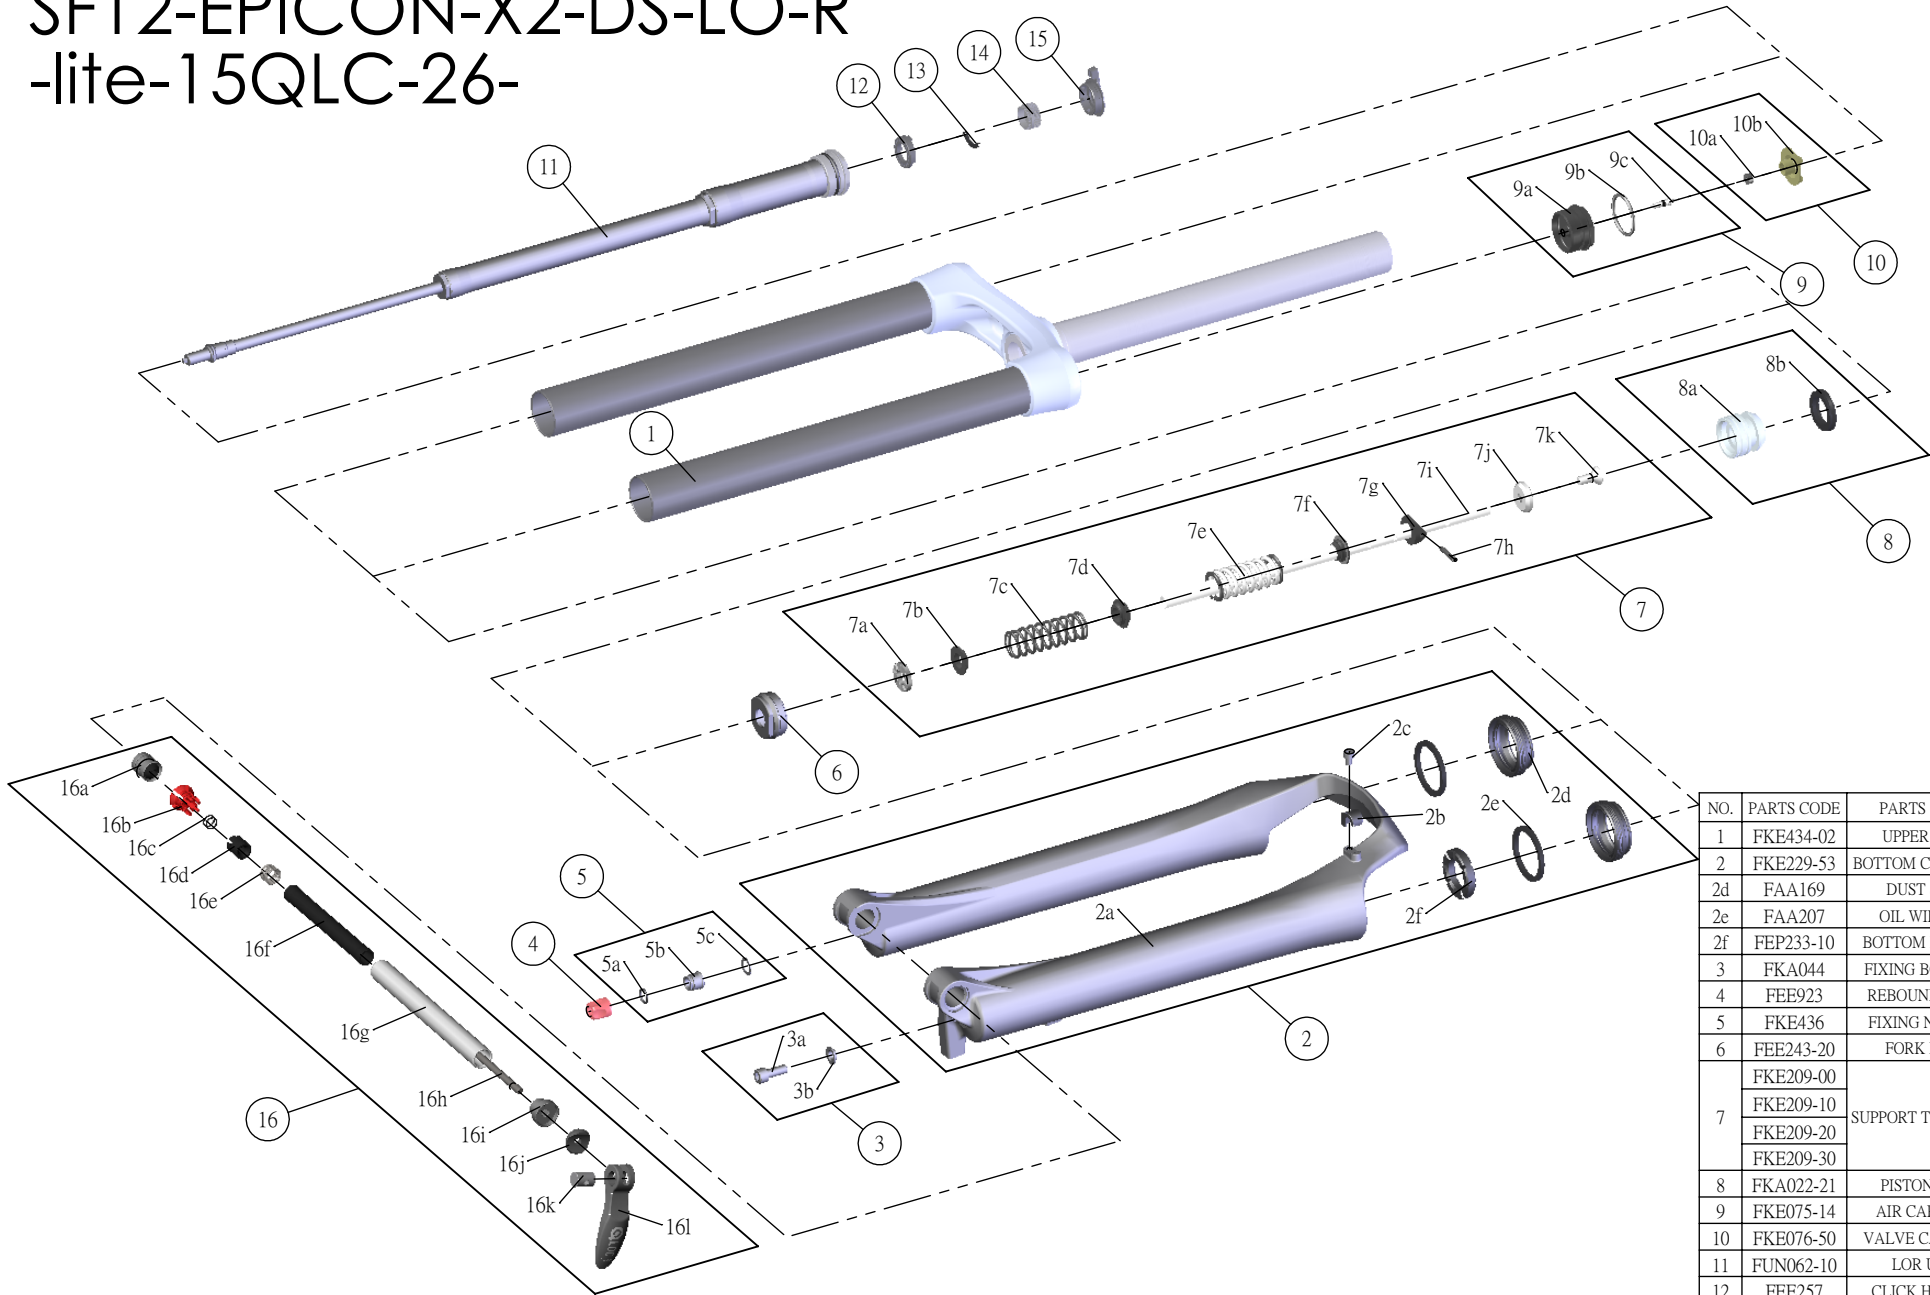

SF SUNTOUR

SF12-EPICON-X2-DS-LO-R -lite-15QLC-26-

Date	2013.07.22	Version	1
Amended			

NO.	PARTS CODE	PARTS NAME	80	100	120	140	QT
1	FKE434-02	UPPER ASSY	*	*	*	*	1
2	FKE229-53	BOTTOM CASE ASSY	*	*	*	*	1
2d	FAA169	DUST SEAL	*	*	*	*	2
2e	FAA207	OIL WIPER 32	*	*	*	*	2
2f	FEP233-10	BOTTOM BUMPER	*	*	*	*	1
3	FKA044	FIXING BOLT SET	*	*	*	*	1
4	FEE923	REBOUND KNOB	*	*	*	*	1
5	FKE436	FIXING NUT SET	*	*	*	*	1
6	FEE243-20	FORK NOSE	*	*	*	*	1
7	FKE209-00	SUPPORT TUBE ASSY			*		1
	FKE209-10			*		1	
	FKE209-20		*			1	
	FKE209-30					*	1
8	FKA022-21	PISTON UNIT	*	*	*	*	1
9	FKE075-14	AIR CAP ASSY	*	*	*	*	1
10	FKE076-50	VALVE CAP ASSY	*	*	*	*	1
11	FUN062-10	LOR UNIT	*	*	*	*	1
12	FEE257	CLICK HOLDER	*	*	*	*	1
13	FEE258	ADJUST CLICK	*	*	*	*	1
14	FEE256-10	ADJUST CORE	*	*	*	*	1
15	FEG036-10	LOCK OUT KNOB	*	*	*	*	1
16	FKA069-00	QLC15 AXLE SET	*	*	*	*	1