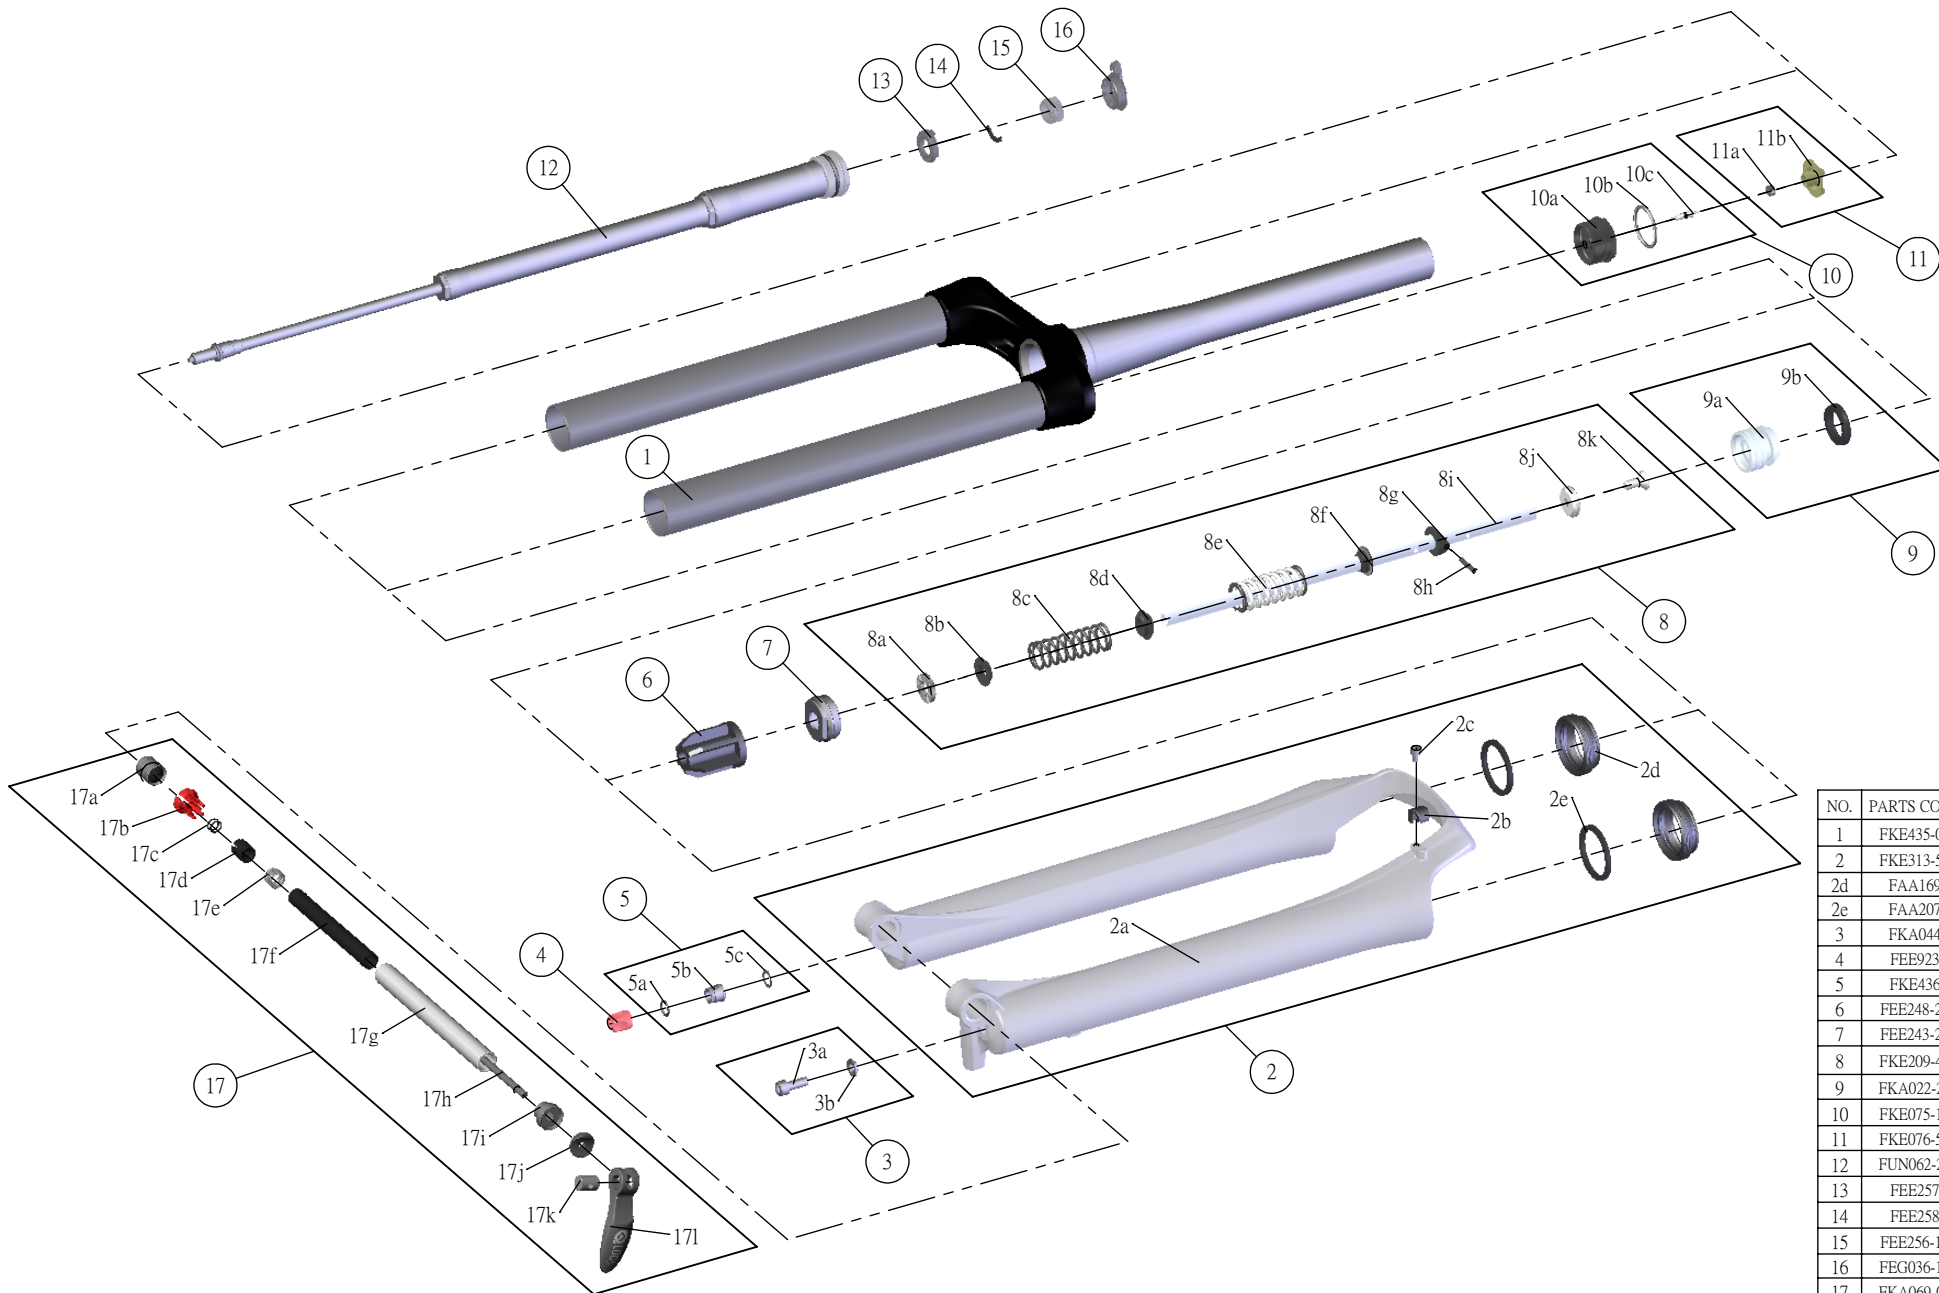

SF12-EPICON-X2-DS-LO-R-lite-15QLC-CTS-29-100

NO.	PARTS CODE	PARTS NAME	100	QT
1	FKE435-02	UPPER ASSY	*	1
2	FKE313-51	BOTTOM CASE ASSY	*	1
2d	FAA169	DUST SEAL	*	2
2e	FAA207	OIL WIPER 32	*	2
3	FKA044	FIXING BOLT SET	*	1
4	FEE923	REBOUND KNOB	*	1
5	FKE436	FIXING NUT SET	*	1
6	FEE248-20	BOTTOM STOPPER	*	1
7	FEE243-20	FORK NOSE	*	1
8	FKE209-41	SUPPORT TUBE ASSY	*	1
9	FKA022-21	PISTON UNIT	*	1
10	FKE075-14	AIR CAP ASSY	*	1
11	FKE076-50	VALVE CAP ASSY	*	1
12	FUN062-20	LOR UNIT	*	1
13	FEE257	CLICK HOLDER	*	1
14	FEE258	ADJUST CLICK	*	1
15	FEE256-10	ADJUST CORE	*	1
16	FEG036-10	LOCK OUT KNOB	*	1
17	FKA069-00	QLC15 AXLE SET	*	1