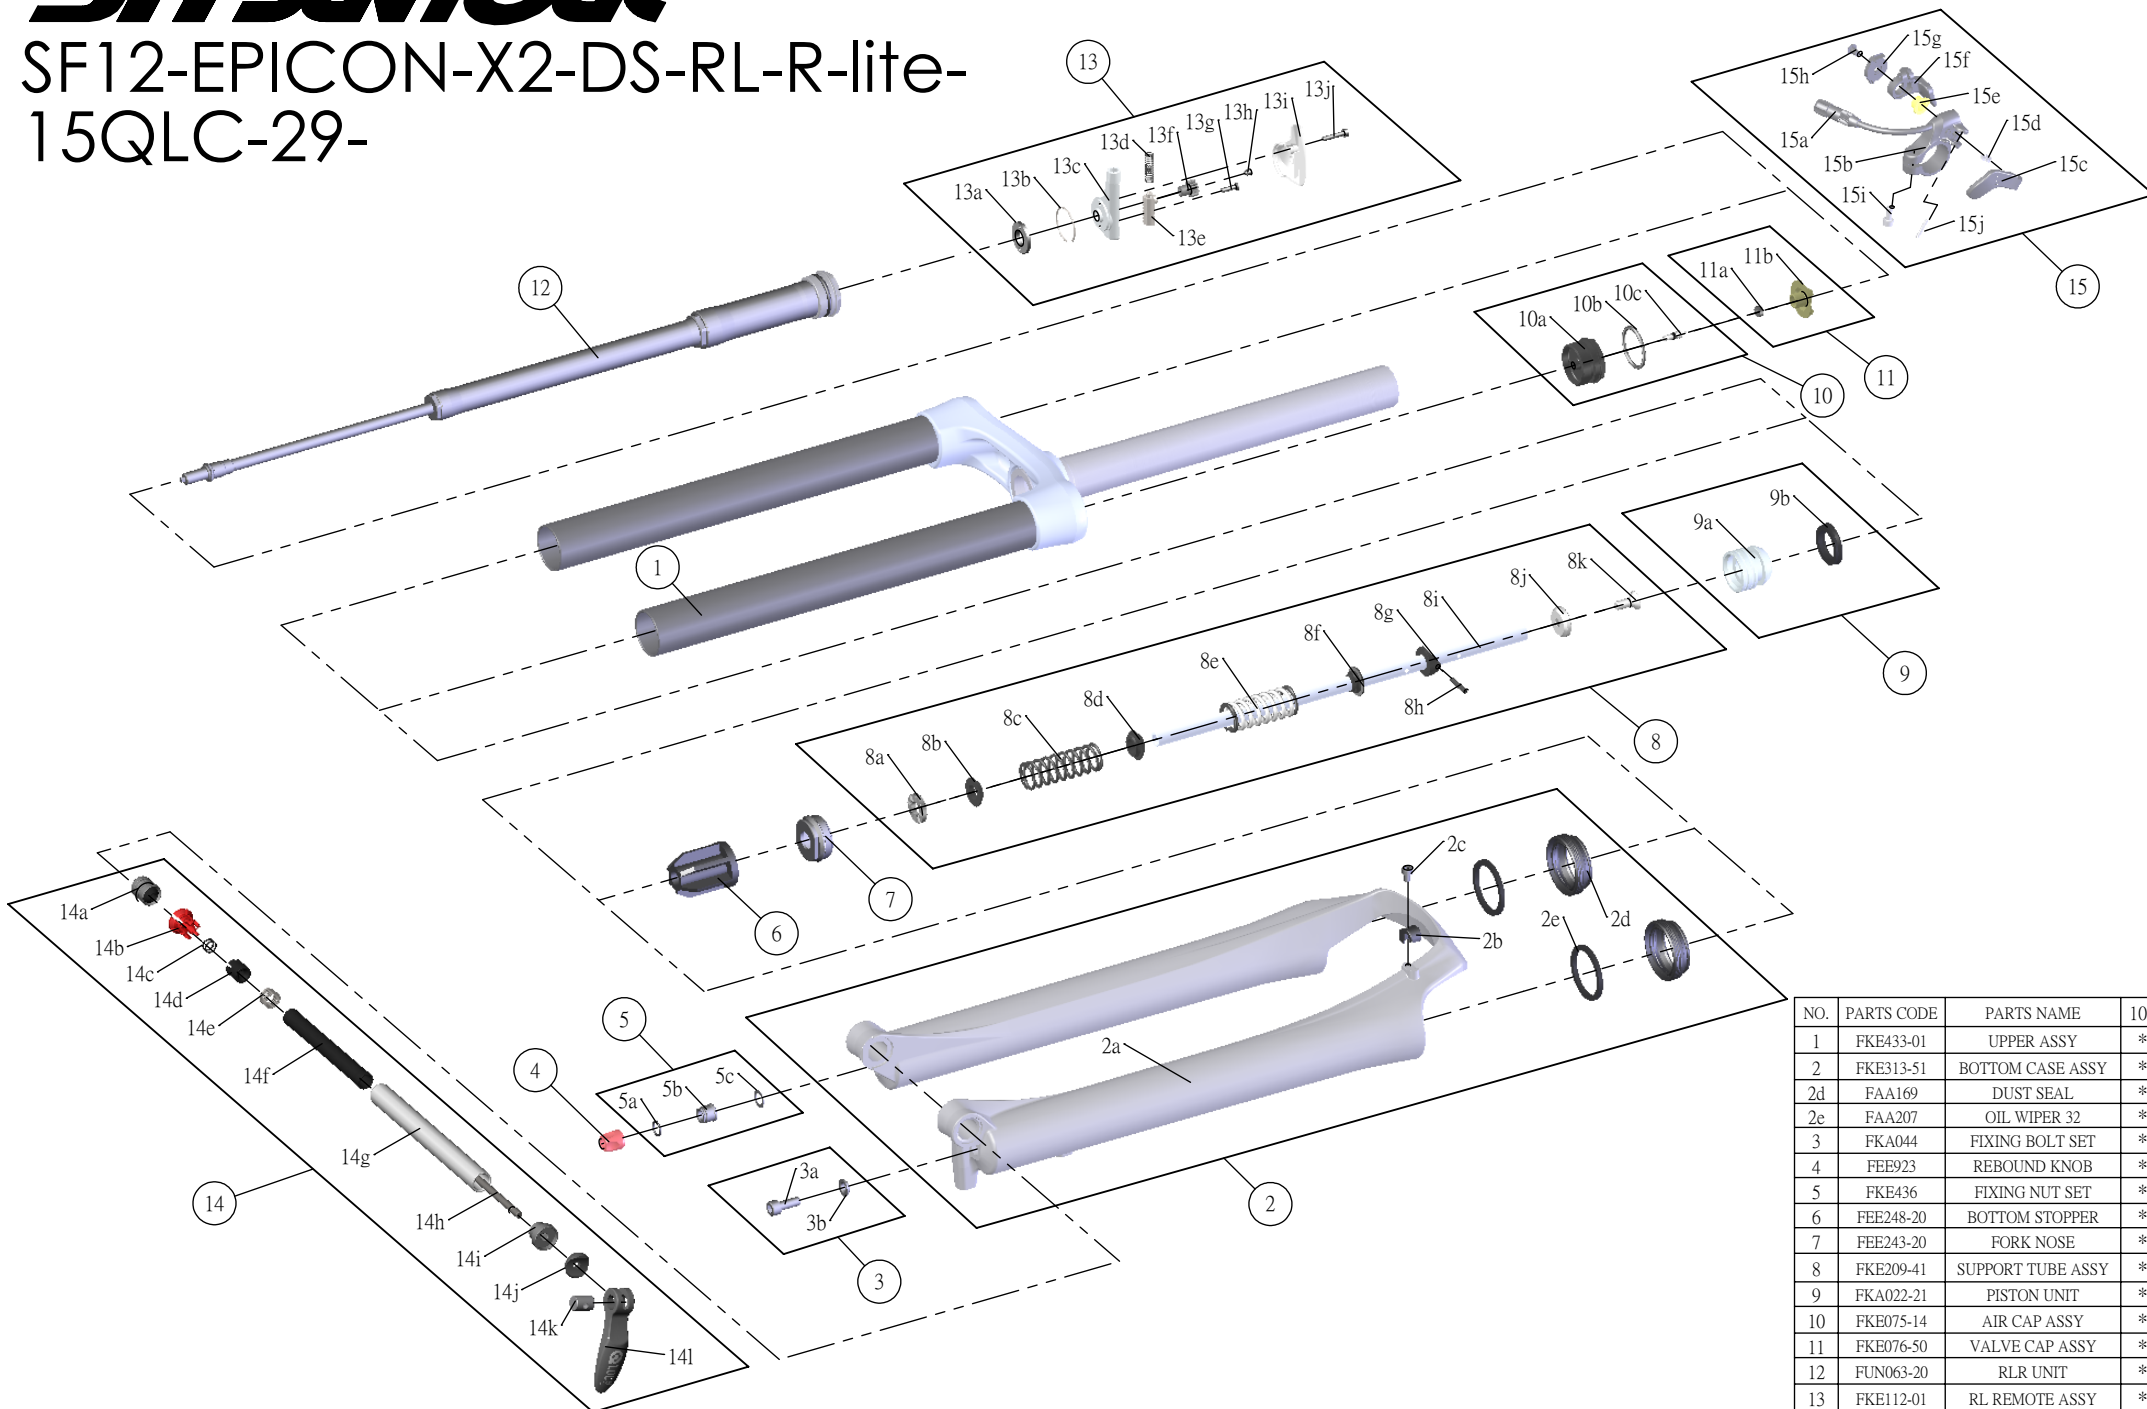

SUNTOUR

SF12-EPICON-X2-DS-RL-R-lite- 15QLC-29-

Date	2013.07.22	Version	1
Amended			

NO.	PARTS CODE	PARTS NAME	100	QT
1	FKE433-01	UPPER ASSY	*	1
2	FKE313-51	BOTTOM CASE ASSY	*	1
2d	FAA169	DUST SEAL	*	2
2e	FAA207	OIL WIPER 32	*	2
3	FKA044	FIXING BOLT SET	*	1
4	FEE923	REBOUND KNOB	*	1
5	FKE436	FIXING NUT SET	*	1
6	FEE248-20	BOTTOM STOPPER	*	1
7	FEE243-20	FORK NOSE	*	1
8	FKE209-41	SUPPORT TUBE ASSY	*	1
9	FKA022-21	PISTON UNIT	*	1
10	FKE075-14	AIR CAP ASSY	*	1
11	FKE076-50	VALVE CAP ASSY	*	1
12	FUN063-20	RLR UNIT	*	1
13	FKE112-01	RL REMOTE ASSY	*	1
14	FKA069-00	QLC15 AXLE SET	*	1
15	SL12SC-RLO	REMOTE LEVER ASSY	*	1