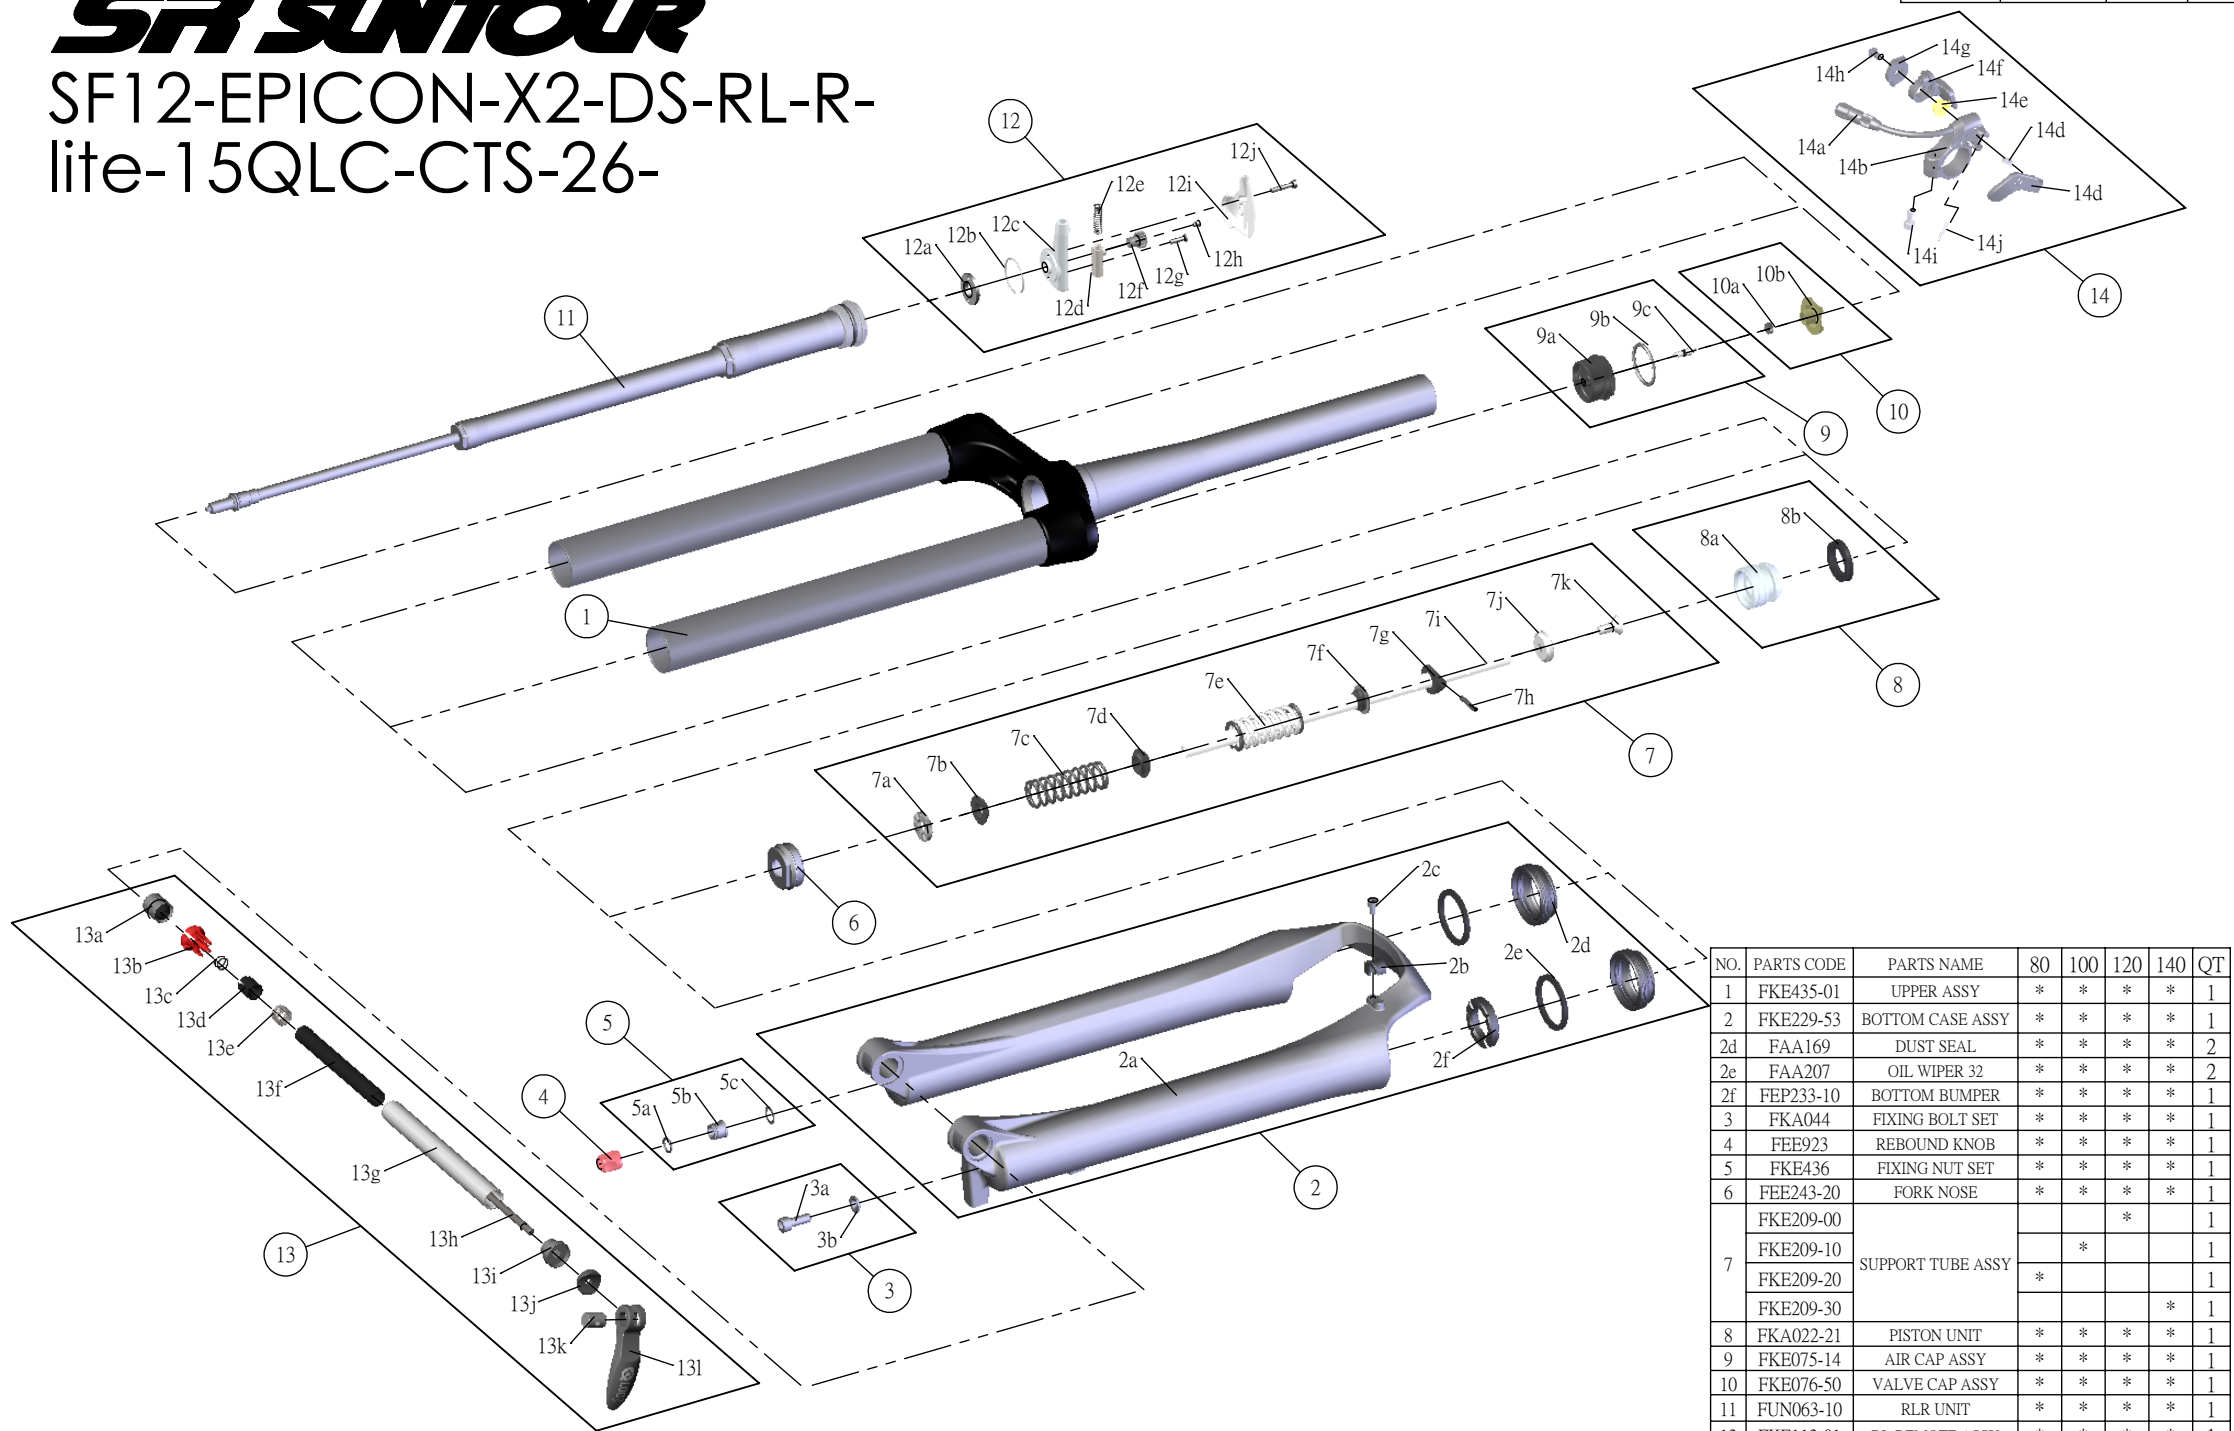

SUNTOUR

SF12-EPICON-X2-DS-RL-R- lite-15QLC-CTS-26-

| | | | |
|---------|------------|---------|---|
| Date | 2013.07.22 | Version | 1 |
| Amended | | | |

| NO. | PARTS CODE | PARTS NAME | 80 | 100 | 120 | 140 | QT |
|-----|------------|-------------------|----|-----|-----|-----|----|
| 1 | FKE435-01 | UPPER ASSY | * | * | * | * | 1 |
| 2 | FKE229-53 | BOTTOM CASE ASSY | * | * | * | * | 1 |
| 2d | FAA169 | DUST SEAL | * | * | * | * | 2 |
| 2e | FAA207 | OIL WIPER 32 | * | * | * | * | 2 |
| 2f | FEP233-10 | BOTTOM BUMPER | * | * | * | * | 1 |
| 3 | FKA044 | FIXING BOLT SET | * | * | * | * | 1 |
| 4 | FEE923 | REBOUND KNOB | * | * | * | * | 1 |
| 5 | FKE436 | FIXING NUT SET | * | * | * | * | 1 |
| 6 | FEE243-20 | FORK NOSE | * | * | * | * | 1 |
| 7 | FKE209-00 | SUPPORT TUBE ASSY | | | * | | 1 |
| | FKE209-10 | | | * | | 1 | |
| | FKE209-20 | | * | | | 1 | |
| | FKE209-30 | | | | * | 1 | |
| 8 | FKA022-21 | PISTON UNIT | * | * | * | * | 1 |
| 9 | FKE075-14 | AIR CAP ASSY | * | * | * | * | 1 |
| 10 | FKE076-50 | VALVE CAP ASSY | * | * | * | * | 1 |
| 11 | FUN063-10 | RLR UNIT | * | * | * | * | 1 |
| 12 | FKE112-01 | RL REMOTE ASSY | * | * | * | * | 1 |
| 13 | FKA069-00 | QLC15 AXLE SET | * | * | * | * | 1 |
| 14 | SL12SC-RLO | REMOTE LEVER ASSY | * | * | * | * | 1 |