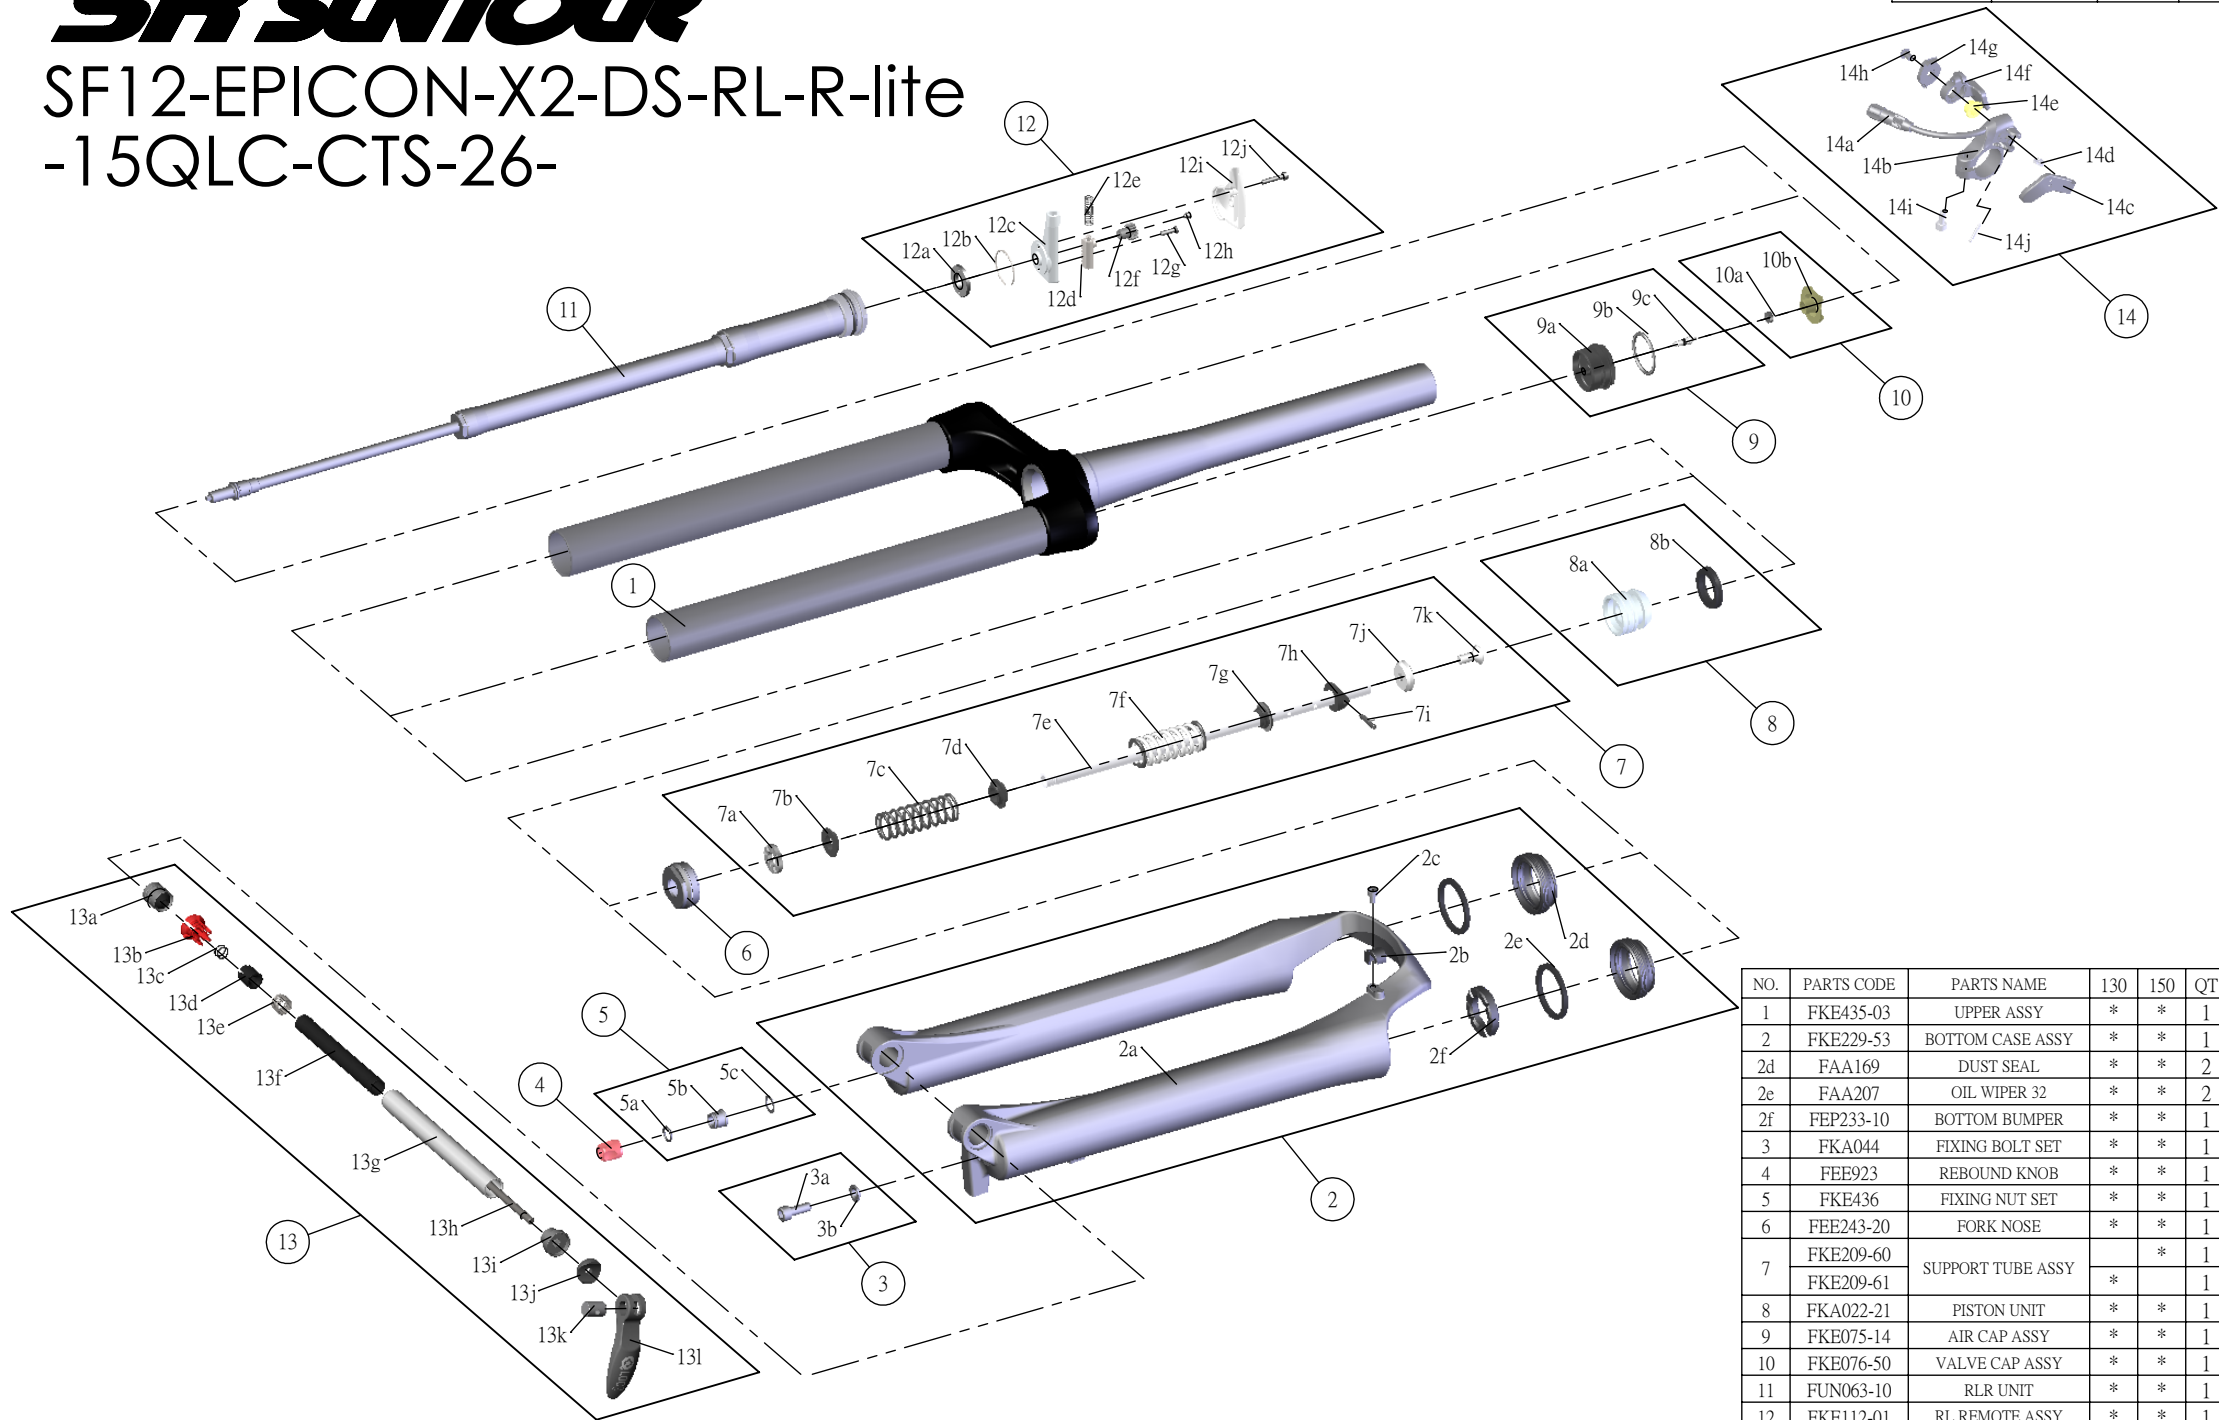

## SF12-EPICON-X2-DS-RL-R-lite -15QLC-CTS-26-

Date	2013.07.22	Version	1
Amended			

NO.	PARTS CODE	PARTS NAME	130	150	QT
1	FKE435-03	UPPER ASSY	*	*	1
2	FKE229-53	BOTTOM CASE ASSY	*	*	1
2d	FAA169	DUST SEAL	*	*	2
2e	FAA207	OIL WIPER 32	*	*	2
2f	FEP233-10	BOTTOM BUMPER	*	*	1
3	FKA044	FIXING BOLT SET	*	*	1
4	FEE923	REBOUND KNOB	*	*	1
5	FKE436	FIXING NUT SET	*	*	1
6	FEE243-20	FORK NOSE	*	*	1
7	FKE209-60	SUPPORT TUBE ASSY	*	*	1
	FKE209-61		*	*	1
8	FKA022-21	PISTON UNIT	*	*	1
9	FKE075-14	AIR CAP ASSY	*	*	1
10	FKE076-50	VALVE CAP ASSY	*	*	1
11	FUN063-10	RLR UNIT	*	*	1
12	FKE112-01	RL REMOTE ASSY	*	*	1
13	FKA069-00	QLC15 AXLE SET	*	*	1
14	SL12SC-RLO	REMOTE LEVER ASSY	*	*	1