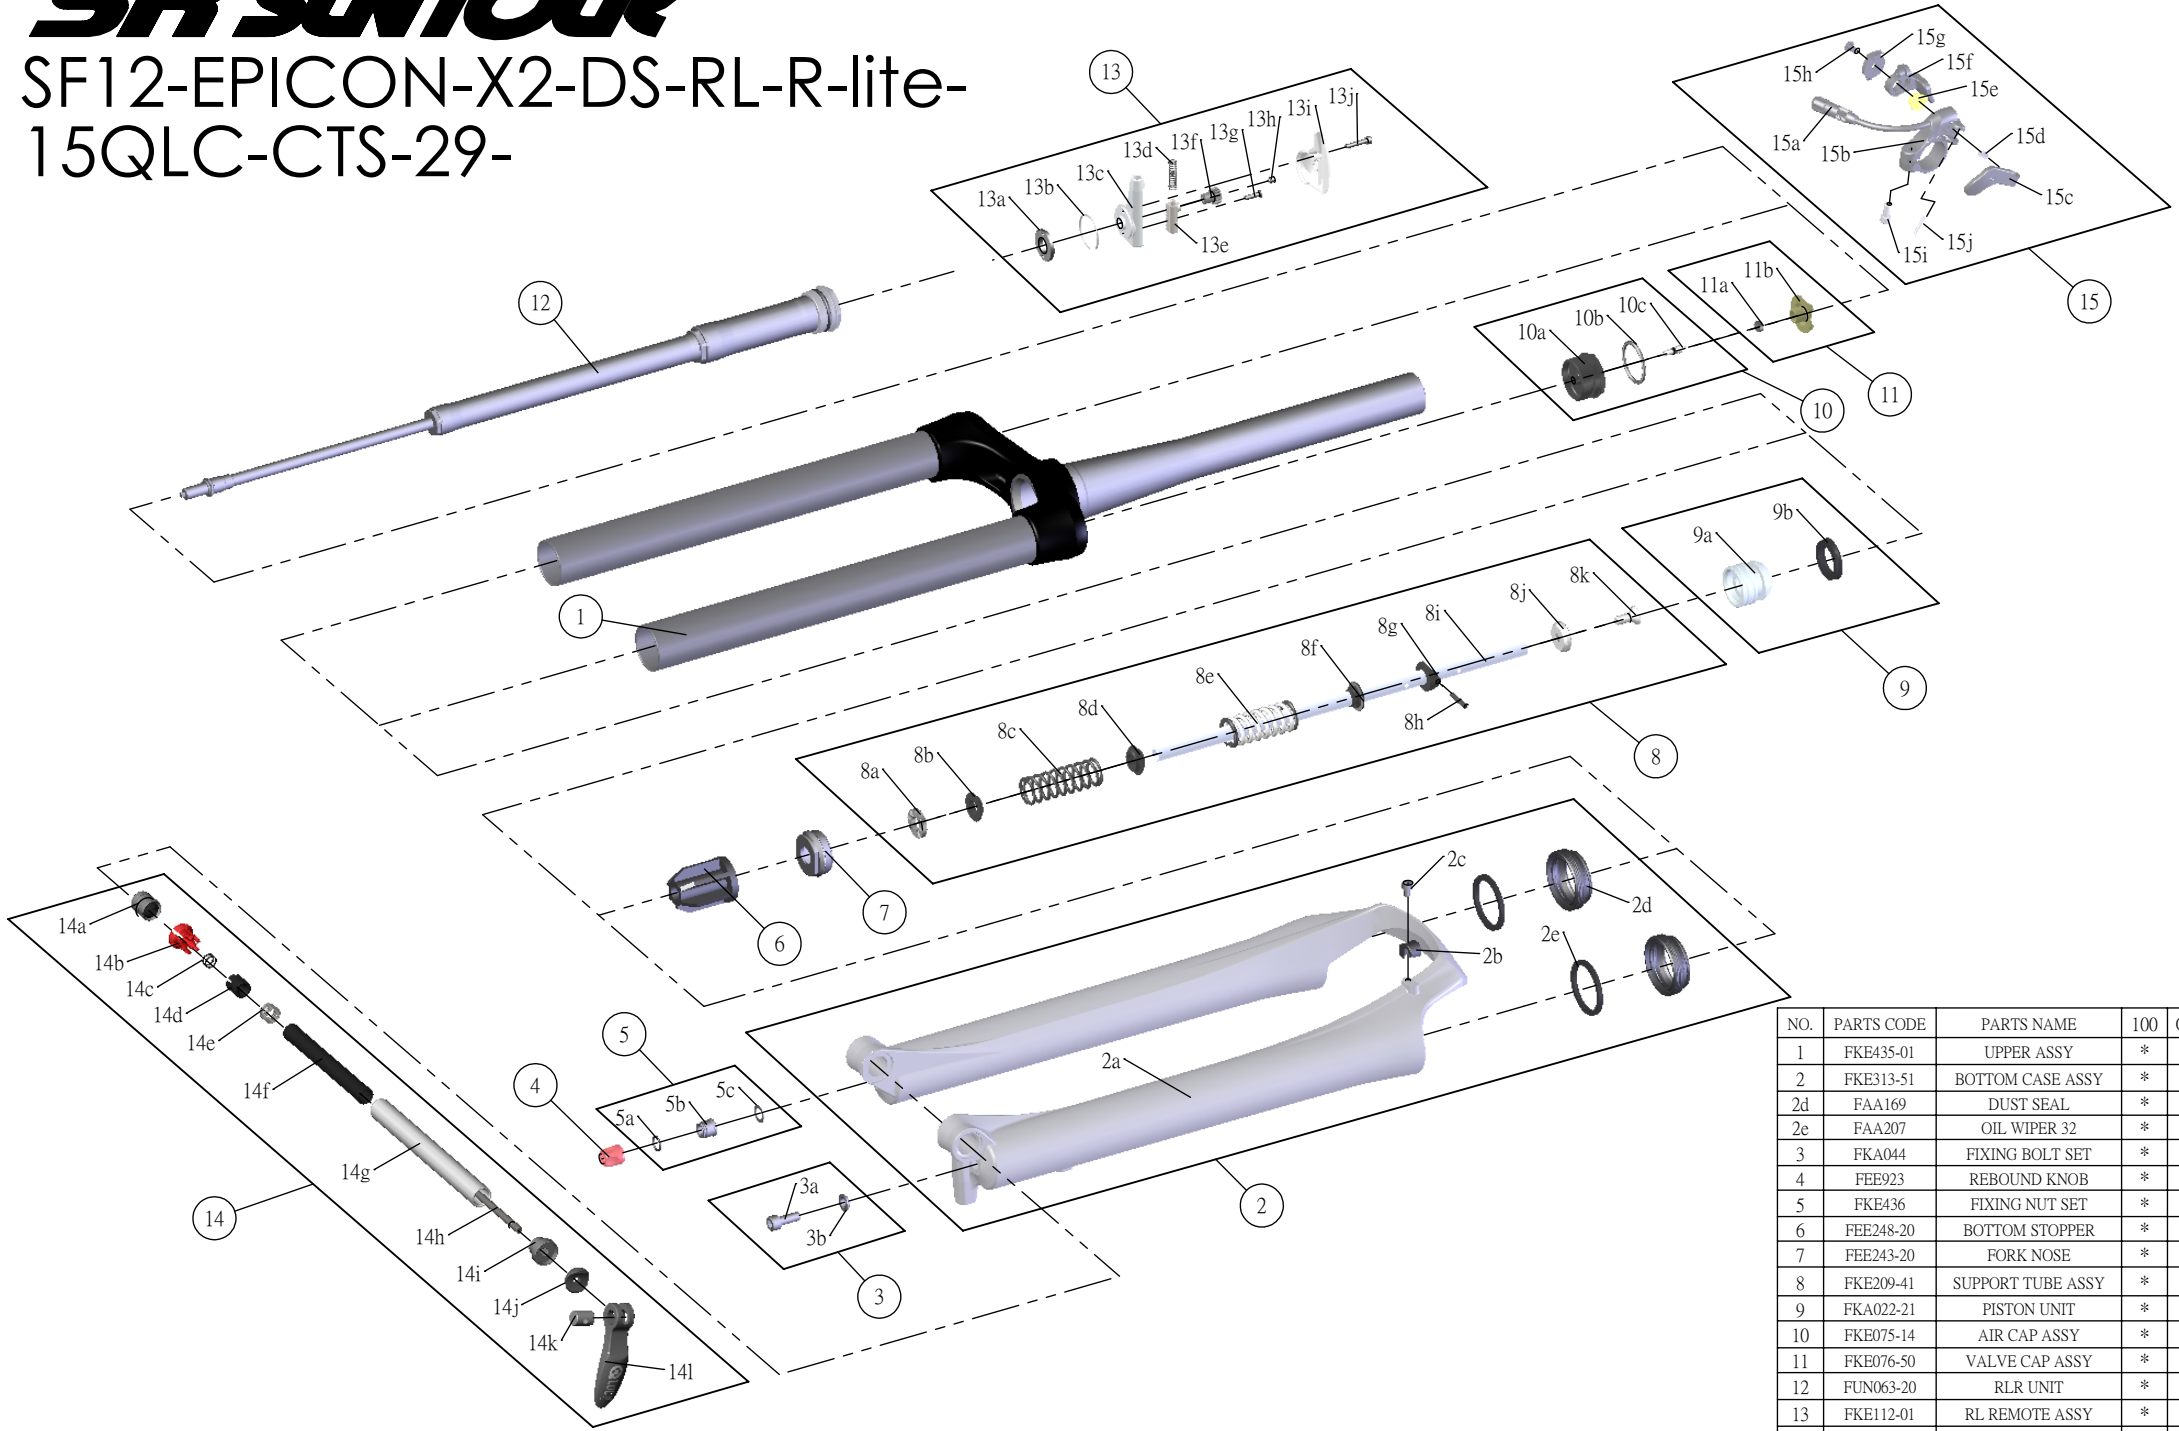

SUNTOUR

SF12-EPICON-X2-DS-RL-R-lite- 15QLC-CTS-29-

Date	2013.07.22	Version	1
Amended			

NO.	PARTS CODE	PARTS NAME	100	QT
1	FKE435-01	UPPER ASSY	*	1
2	FKE313-51	BOTTOM CASE ASSY	*	1
2d	FAA169	DUST SEAL	*	2
2e	FAA207	OIL WIPER 32	*	2
3	FKA044	FIXING BOLT SET	*	1
4	FEE923	REBOUND KNOB	*	1
5	FKE436	FIXING NUT SET	*	1
6	FEE248-20	BOTTOM STOPPER	*	1
7	FEE243-20	FORK NOSE	*	1
8	FKE209-41	SUPPORT TUBE ASSY	*	1
9	FKA022-21	PISTON UNIT	*	1
10	FKE075-14	AIR CAP ASSY	*	1
11	FKE076-50	VALVE CAP ASSY	*	1
12	FUN063-20	RLR UNIT	*	1
13	FKE112-01	RL REMOTE ASSY	*	1
14	FKA069-00	QLC15 AXLE SET	*	1
15	SL12SC-RLO	REMOTE LEVER ASSY	*	1