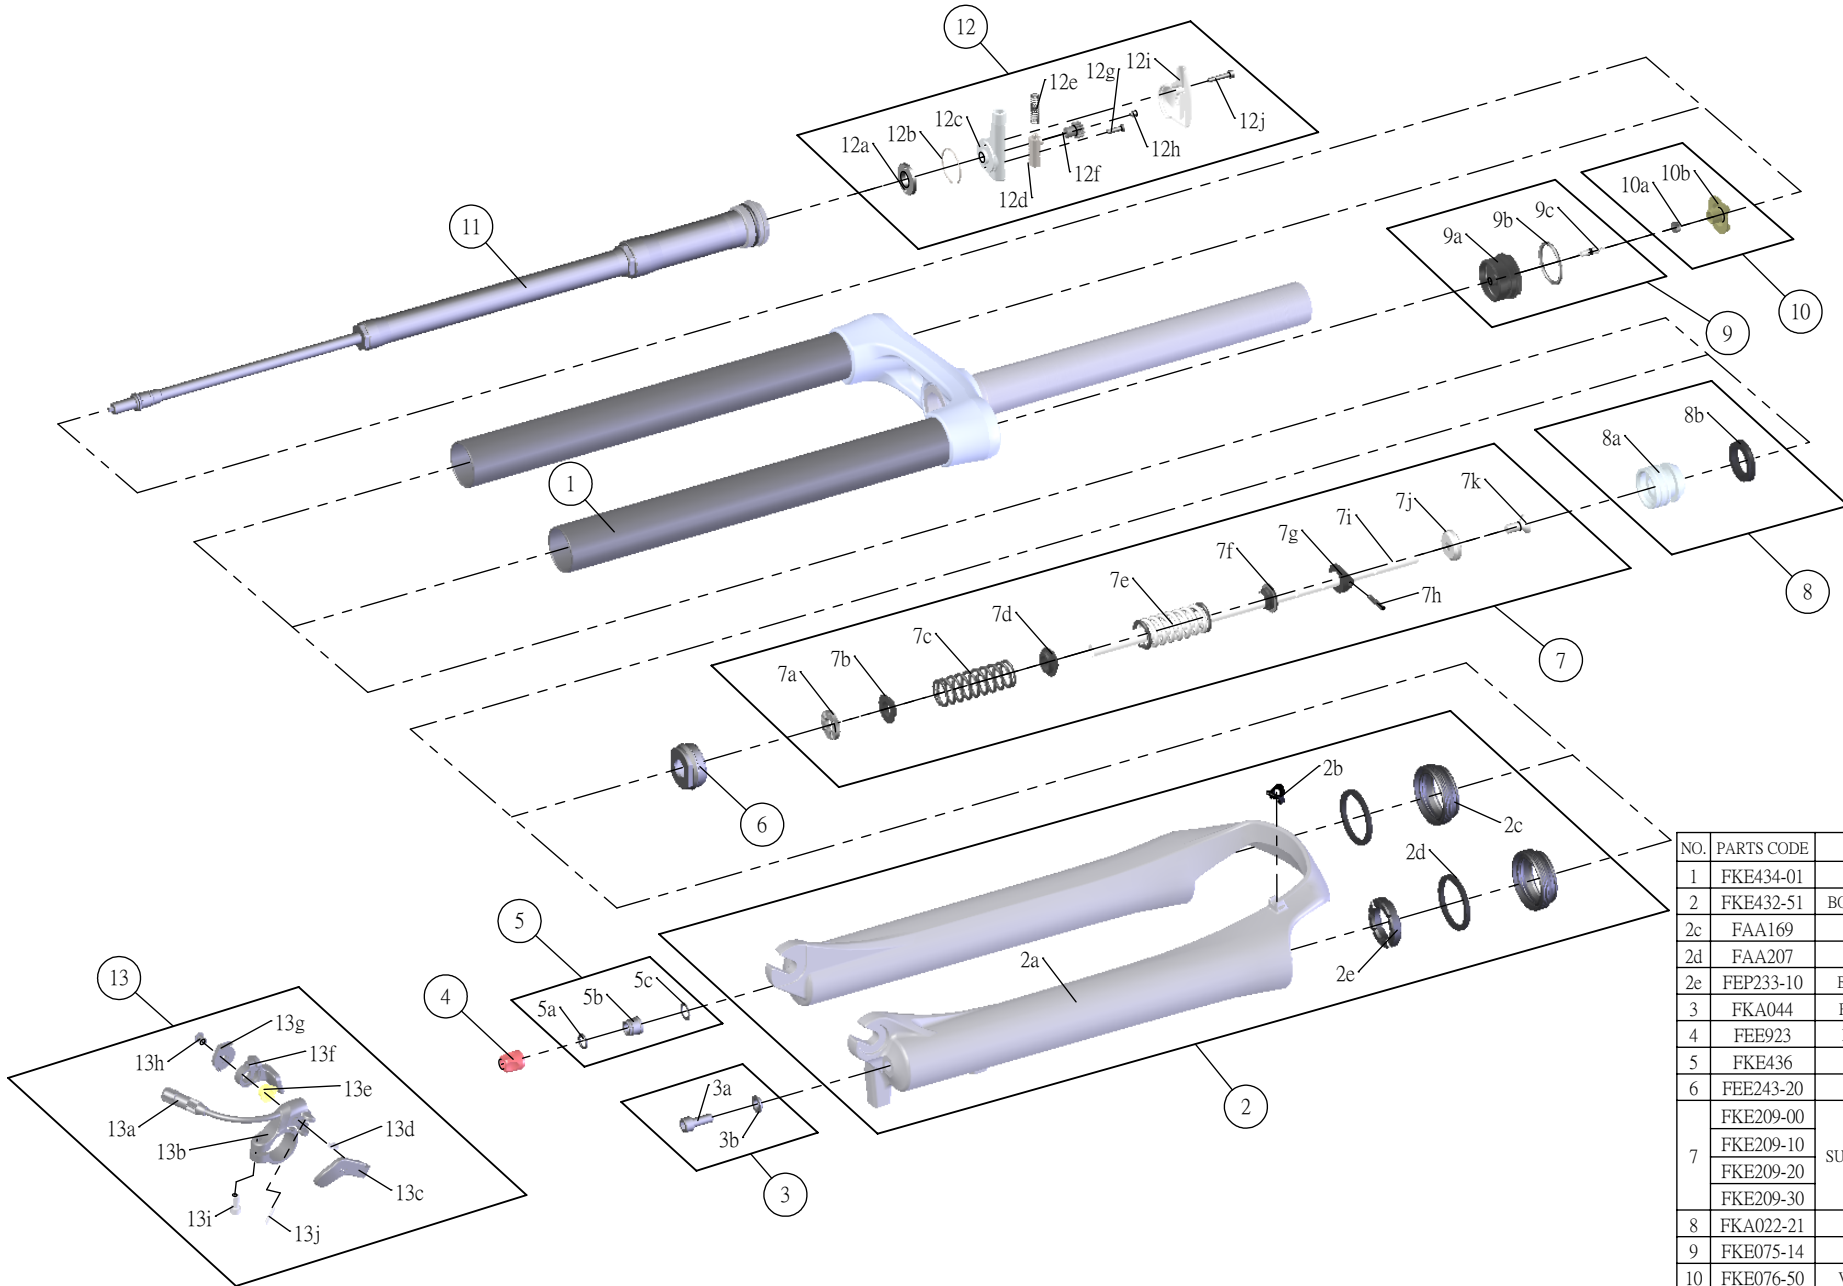

SR SUNTOUR

SF12-EPICON-X2-DS-RL-R-lite-26-

Date	2013.07.22	Version	1
Amended			

NO.	PARTS CODE	PARTS NAME	80	100	120	140	QT
1	FKE434-01	UPPER ASSY	*	*	*	*	1
2	FKE432-51	BOTTOM CASE ASSY	*	*	*	*	1
2c	FAA169	DUST SEAL	*	*	*	*	2
2d	FAA207	OIL WIPER 32	*	*	*	*	2
2e	FEP233-10	BOTTOM BUMPER	*	*	*	*	1
3	FKA044	FIXING BOLT SET	*	*	*	*	1
4	FEE923	REBOUND KNOB	*	*	*	*	1
5	FKE436	FIXING NUT SET	*	*	*	*	1
6	FEE243-20	FORK NOSE	*	*	*	*	1
7	FKE209-00	SUPPORT TUBE ASSY			*		1
	FKE209-10			*		1	
	FKE209-20		*			1	
	FKE209-30					*	1
8	FKA022-21	PISTON UNIT	*	*	*	*	1
9	FKE075-14	AIR CAP ASSY	*	*	*	*	1
10	FKE076-50	VALVE CAP ASSY	*	*	*	*	1
11	FUN063-10	RLR UNIT	*	*	*	*	1
12	FKE112-01	RL REMOTE ASSY	*	*	*	*	1
13	SL12SC-RL0	REMOTE LEVER ASSY	*	*	*	*	1