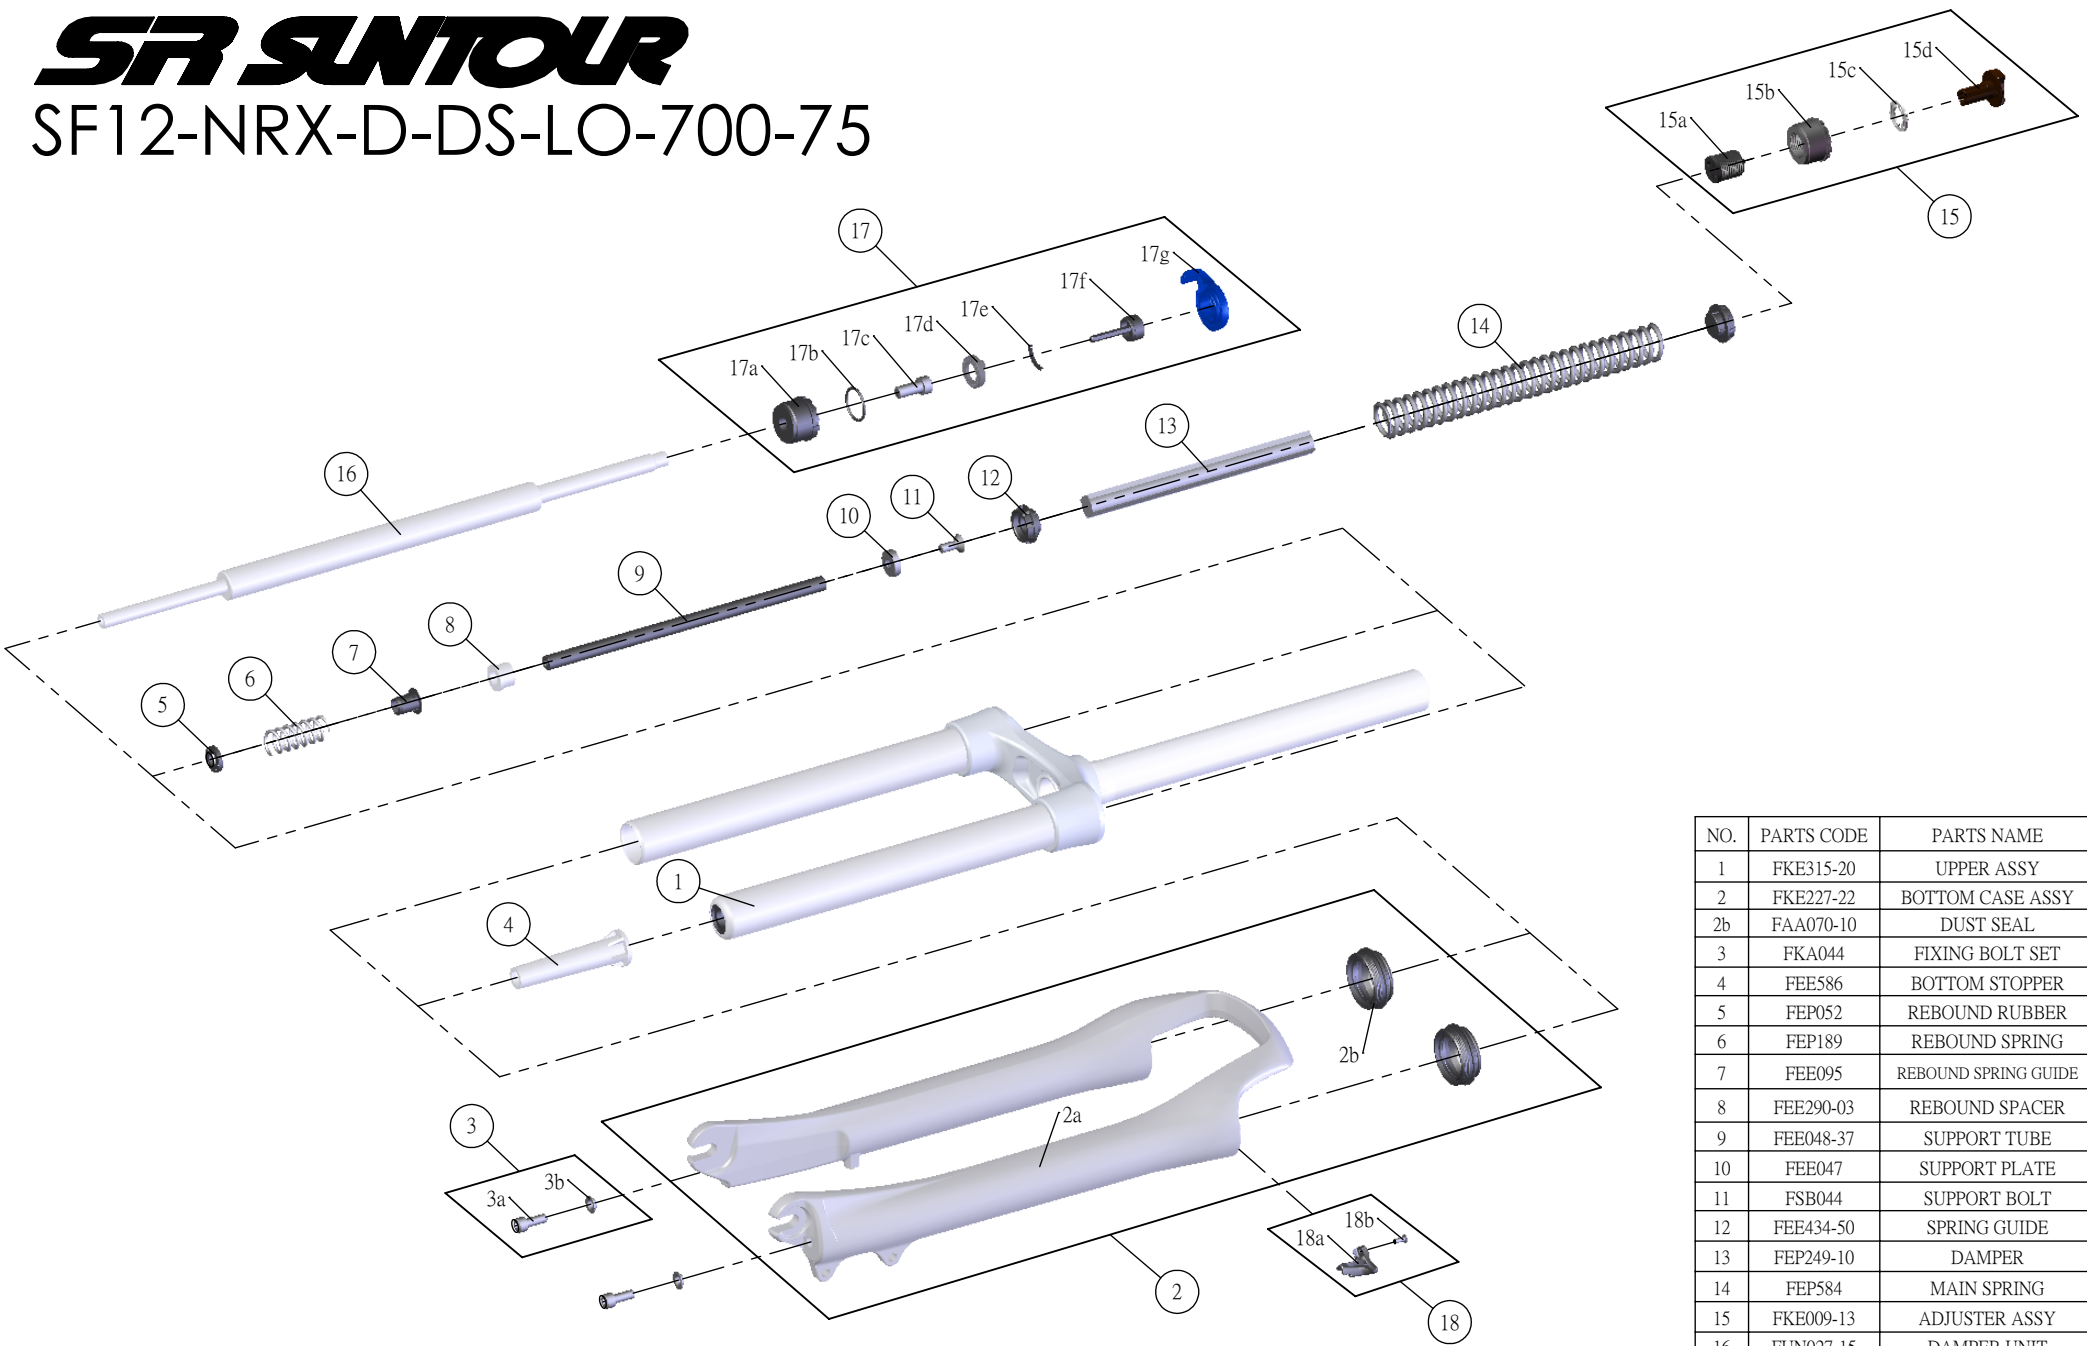

SR SUNTOUR

SF12-NRX-D-DS-LO-700-75

NO.	PARTS CODE	PARTS NAME	75	QT
1	FKE315-20	UPPER ASSY	*	1
2	FKE227-22	BOTTOM CASE ASSY	*	1
2b	FAA070-10	DUST SEAL	*	2
3	FKA044	FIXING BOLT SET	*	2
4	FEE586	BOTTOM STOPPER	*	1
5	FEP052	REBOUND RUBBER	*	1
6	FEP189	REBOUND SPRING	*	1
7	FEE095	REBOUND SPRING GUIDE	*	1
8	FEE290-03	REBOUND SPACER	*	1
9	FEE048-37	SUPPORT TUBE	*	1
10	FEE047	SUPPORT PLATE	*	1
11	FSB044	SUPPORT BOLT	*	1
12	FEE434-50	SPRING GUIDE	*	2
13	FEP249-10	DAMPER	*	1
14	FEP584	MAIN SPRING	*	1
15	FKE009-13	ADJUSTER ASSY	*	1
16	FUN027-15	DAMPER UNIT	*	1
17	FKE027-49	LO TOP CAP ASSY	*	1
17a	FEE925-00	ADJUST CAP LO	*	1
17f	FKA066	ADJUST CORE ASSY	*	1
17g	FEE938	LOCKOUT KNOB	*	1
18	FKA064	CABLE GUIDE SET	*	1