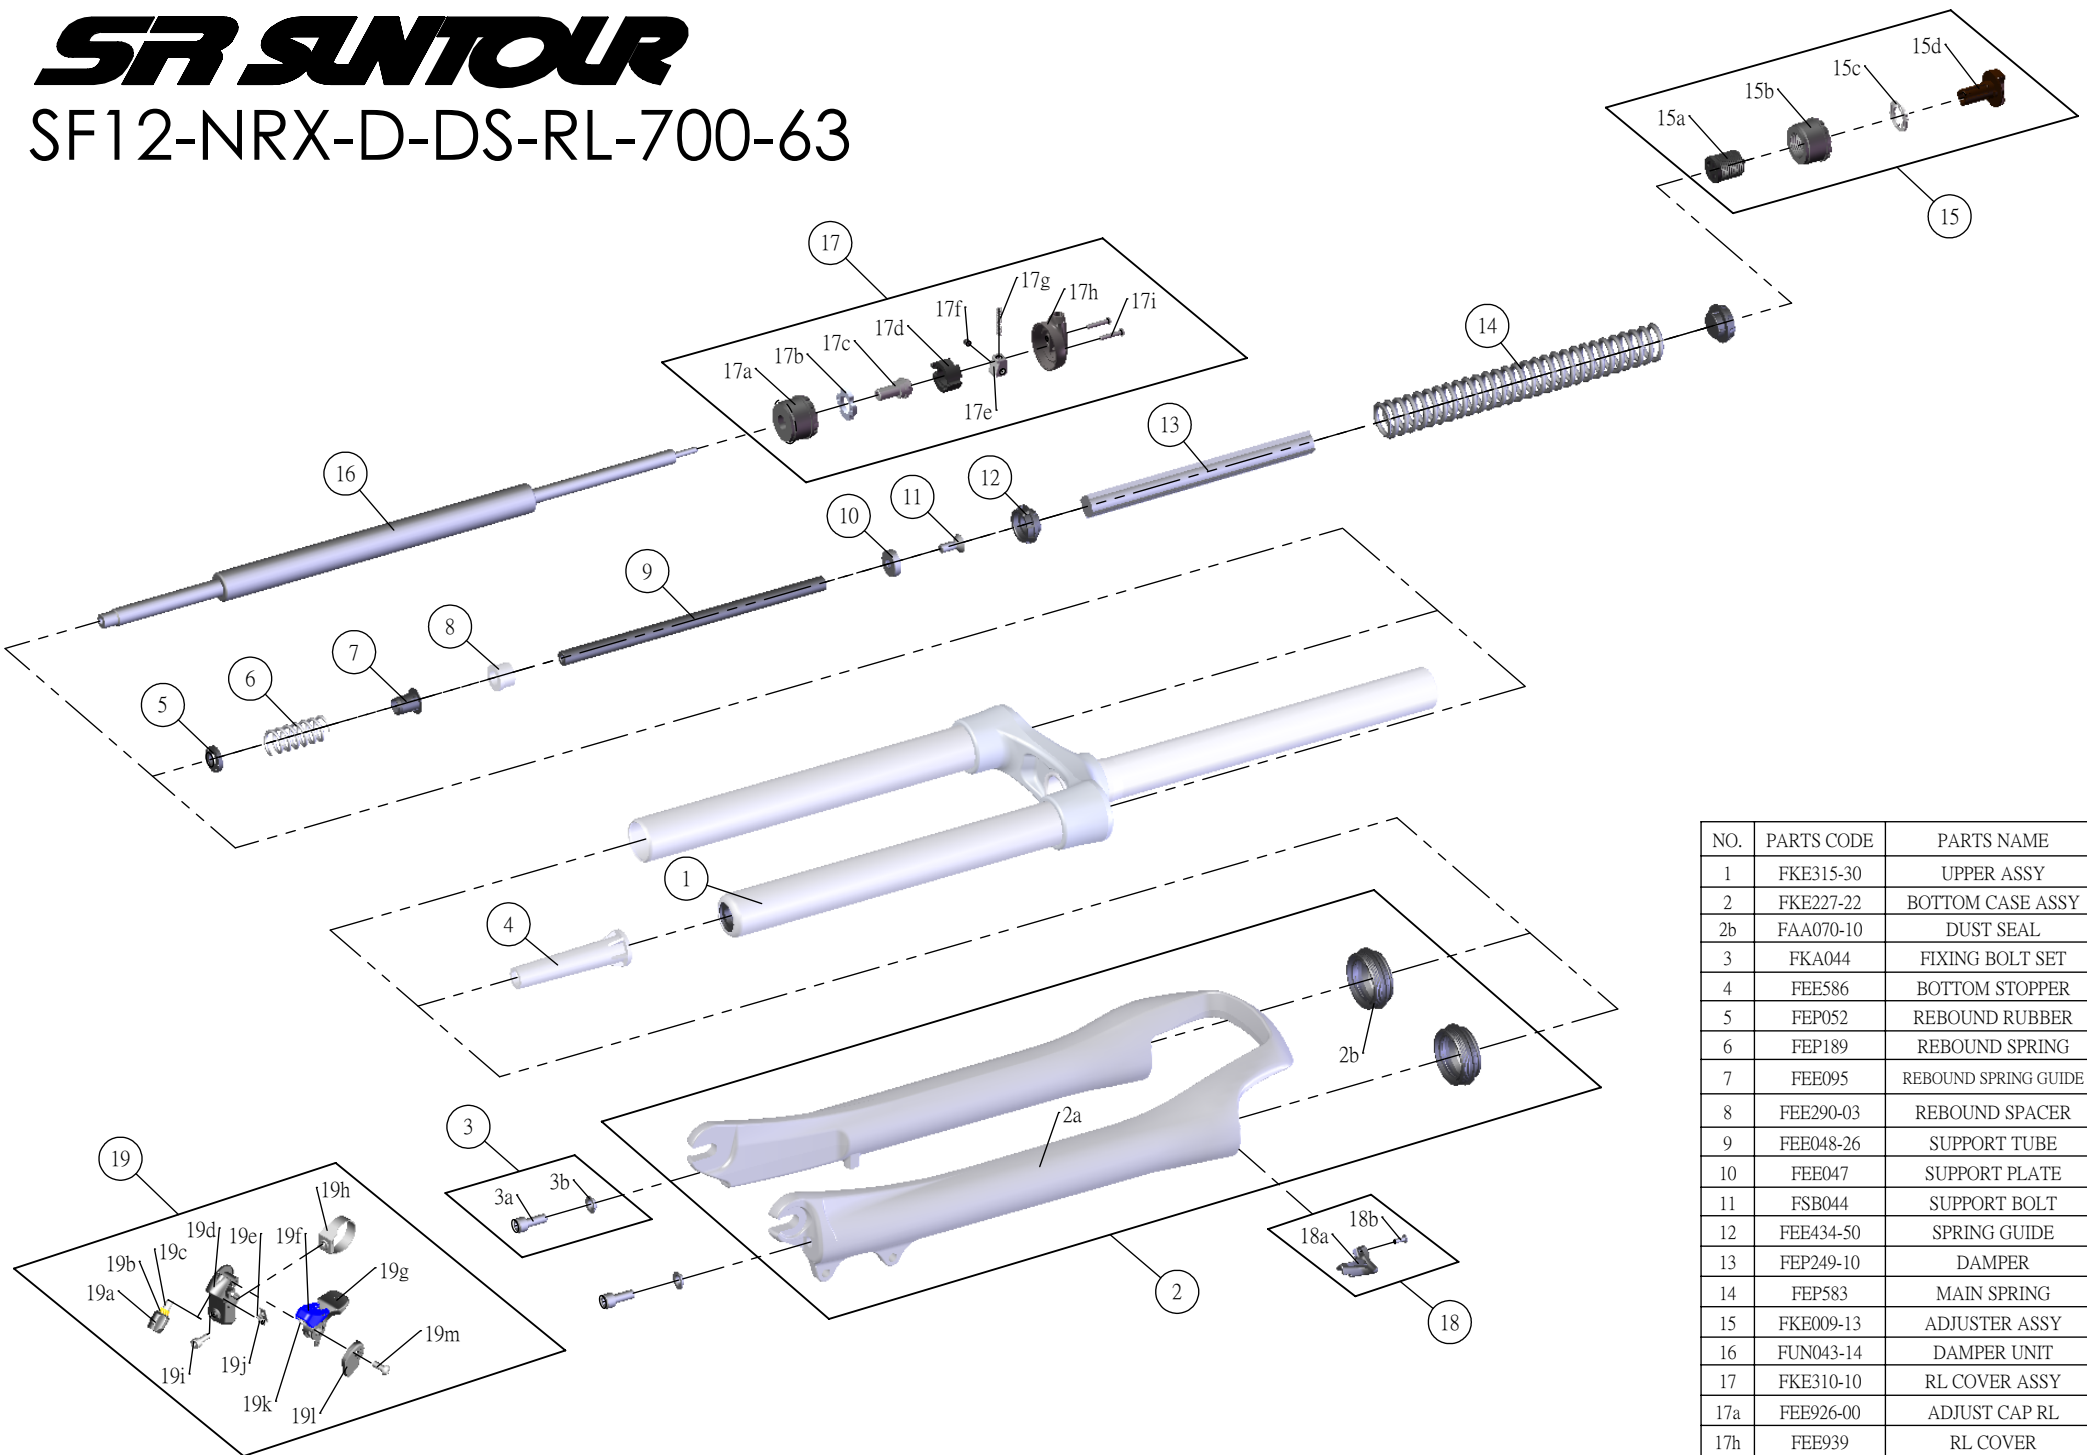

SR SUNTOUR

SF12-NRX-D-DS-RL-700-63

NO.	PARTS CODE	PARTS NAME	63	QT
1	FKE315-30	UPPER ASSY	*	1
2	FKE227-22	BOTTOM CASE ASSY	*	1
2b	FAA070-10	DUST SEAL	*	2
3	FKA044	FIXING BOLT SET	*	2
4	FEE586	BOTTOM STOPPER	*	1
5	FEP052	REBOUND RUBBER	*	1
6	FEP189	REBOUND SPRING	*	1
7	FEE095	REBOUND SPRING GUIDE	*	1
8	FEE290-03	REBOUND SPACER	*	1
9	FEE048-26	SUPPORT TUBE	*	1
10	FEE047	SUPPORT PLATE	*	1
11	FSB044	SUPPORT BOLT	*	1
12	FEE434-50	SPRING GUIDE	*	2
13	FEP249-10	DAMPER	*	1
14	FEP583	MAIN SPRING	*	1
15	FKE009-13	ADJUSTER ASSY	*	1
16	FUN043-14	DAMPER UNIT	*	1
17	FKE310-10	RL COVER ASSY	*	1
17a	FEE926-00	ADJUST CAP RL	*	1
17h	FEE939	RL COVER	*	1
18	FKA064	CABLE GUIDE SET	*	1
19	SL9SC-RLO	REMOTE LEVER ASSY	*	1