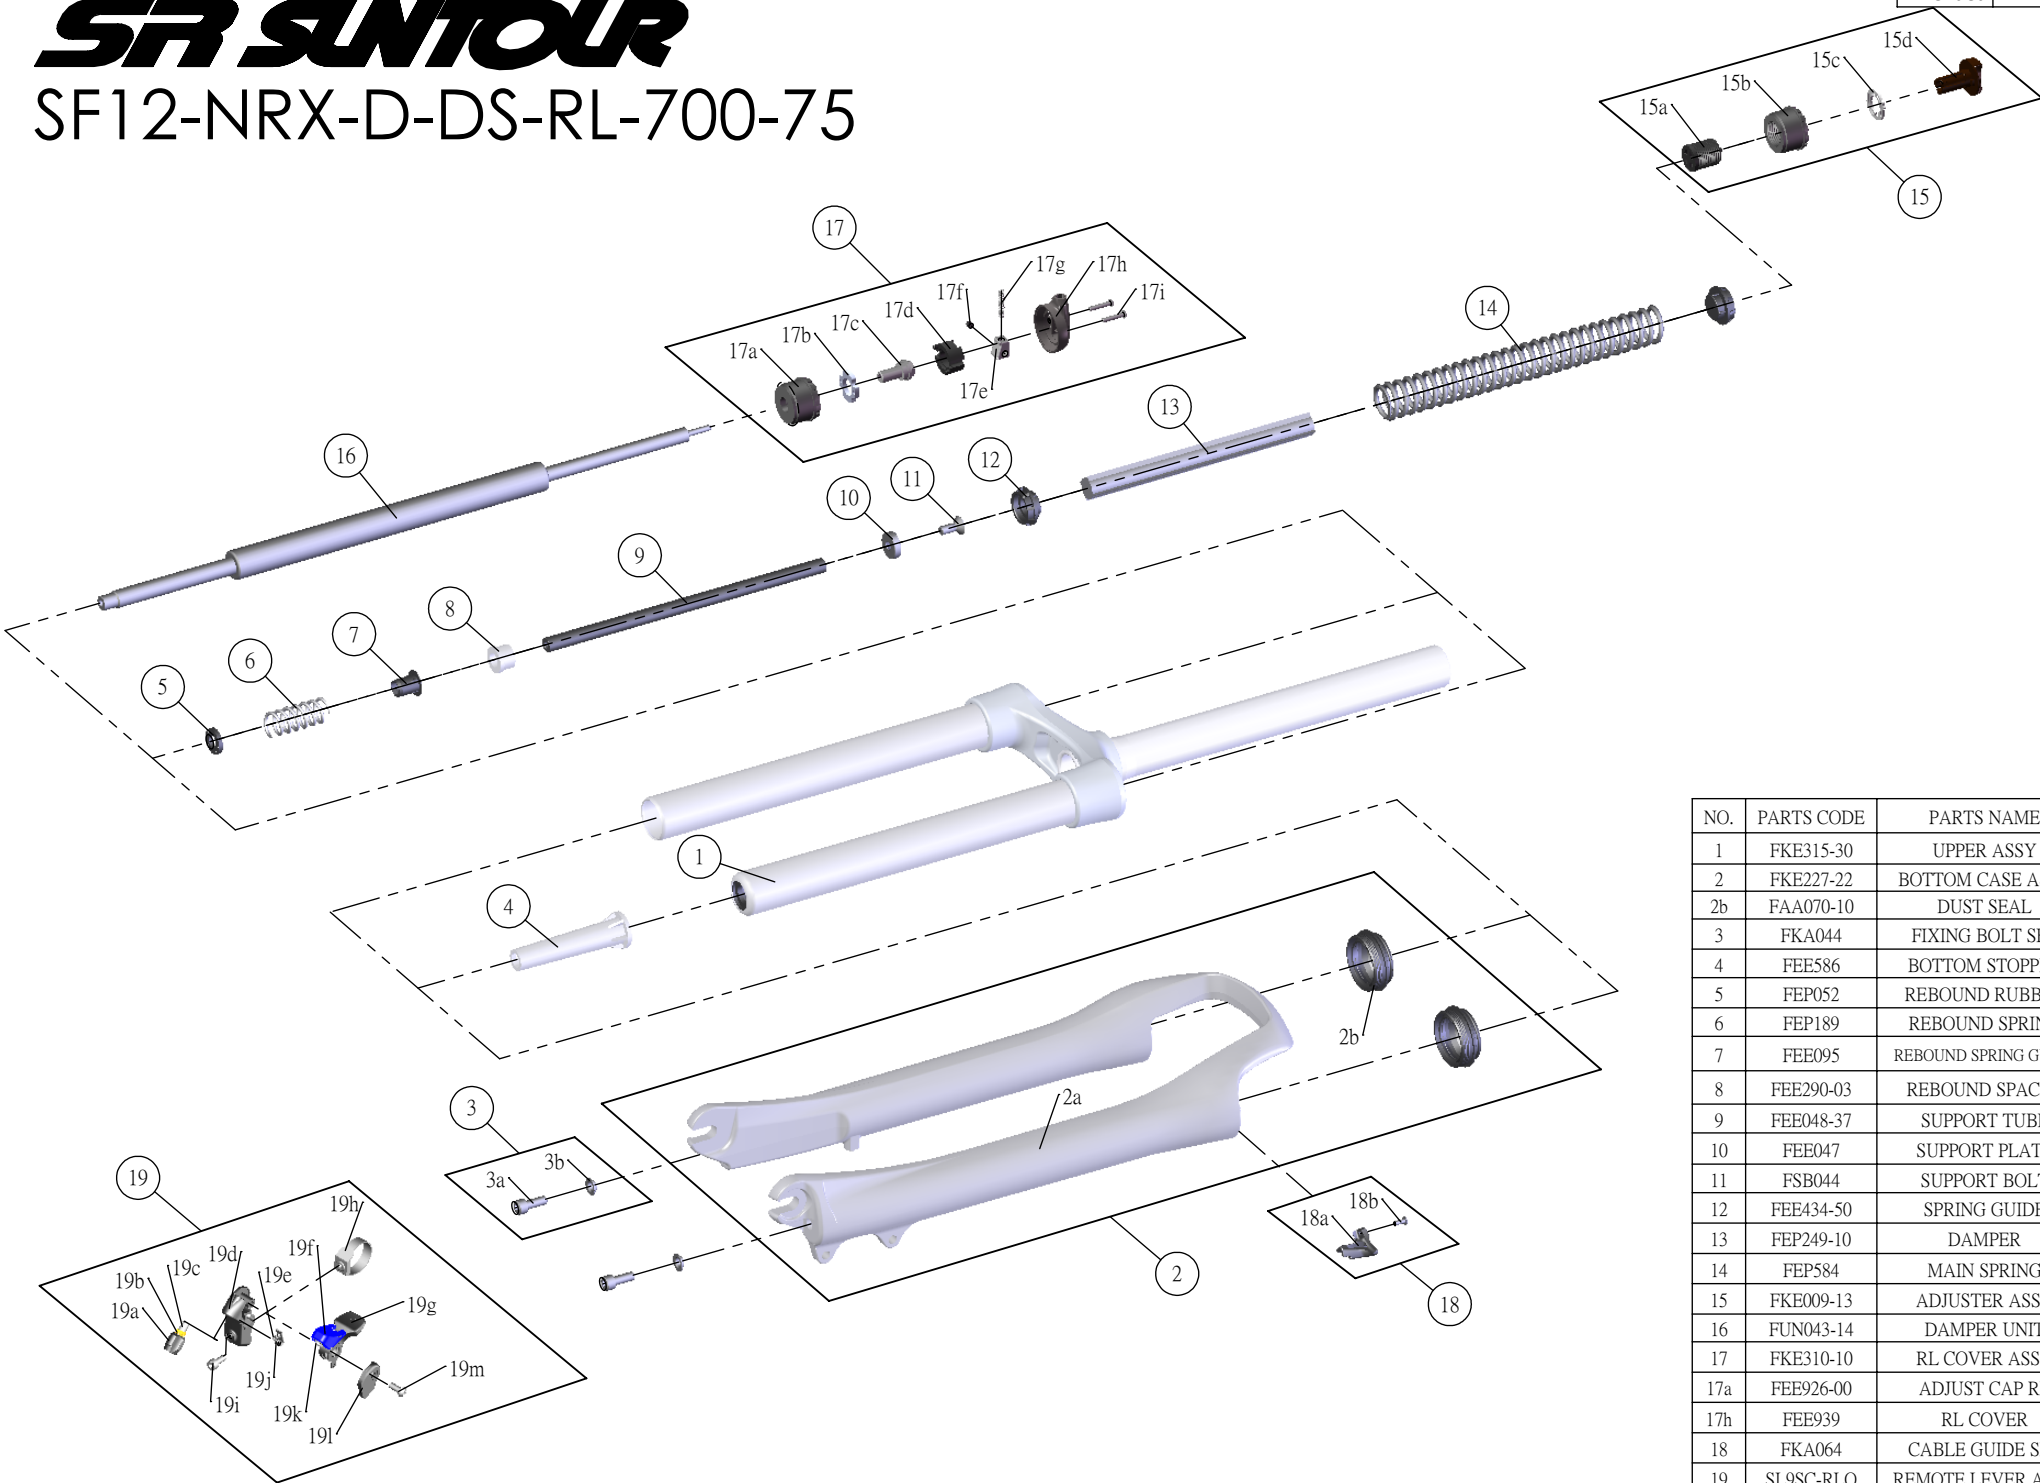

SF SUNTOUR

SF12-NRX-D-DS-RL-700-75

Date	2013.07.22	Version	1
Amended			

NO.	PARTS CODE	PARTS NAME	75	QT
1	FKE315-30	UPPER ASSY	*	1
2	FKE227-22	BOTTOM CASE ASSY	*	1
2b	FAA070-10	DUST SEAL	*	2
3	FKA044	FIXING BOLT SET	*	2
4	FEE586	BOTTOM STOPPER	*	1
5	FEP052	REBOUND RUBBER	*	1
6	FEP189	REBOUND SPRING	*	1
7	FEE095	REBOUND SPRING GUIDE	*	1
8	FEE290-03	REBOUND SPACER	*	1
9	FEE048-37	SUPPORT TUBE	*	1
10	FEE047	SUPPORT PLATE	*	1
11	FSB044	SUPPORT BOLT	*	1
12	FEE434-50	SPRING GUIDE	*	2
13	FEP249-10	DAMPER	*	1
14	FEP584	MAIN SPRING	*	1
15	FKE009-13	ADJUSTER ASSY	*	1
16	FUN043-14	DAMPER UNIT	*	1
17	FKE310-10	RL COVER ASSY	*	1
17a	FEE926-00	ADJUST CAP RL	*	1
17h	FEE939	RL COVER	*	1
18	FKA064	CABLE GUIDE SET	*	1
19	SL9SC-RLO	REMOTE LEVER ASSY	*	1