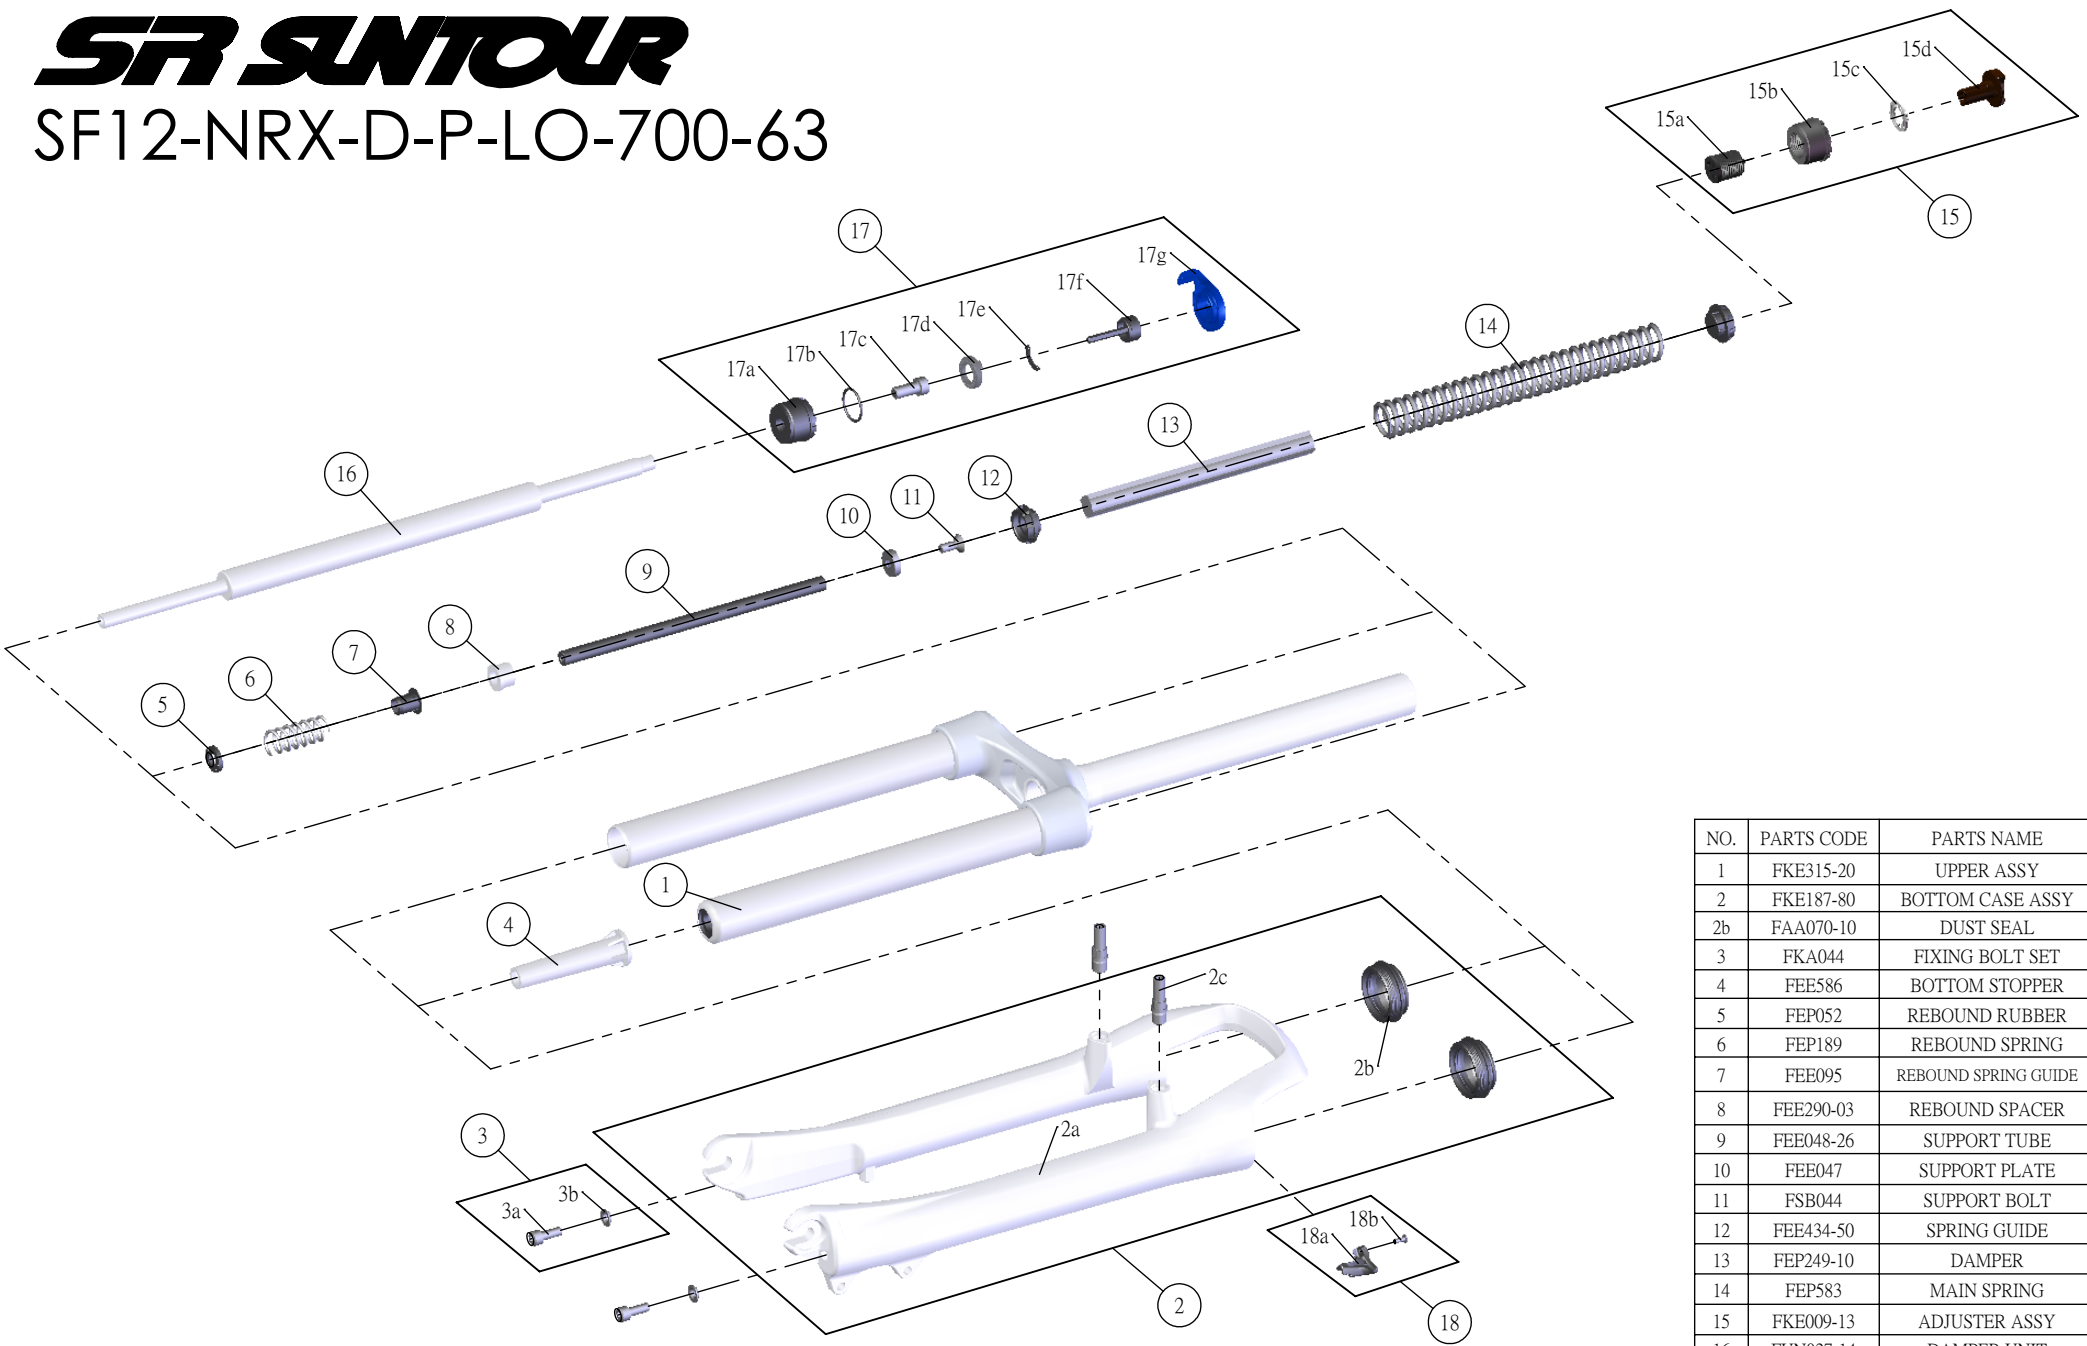

## SF12-NRX-D-P-LO-700-63

NO.	PARTS CODE	PARTS NAME	63	QT
1	FKE315-20	UPPER ASSY	*	1
2	FKE187-80	BOTTOM CASE ASSY	*	1
2b	FAA070-10	DUST SEAL	*	2
3	FKA044	FIXING BOLT SET	*	2
4	FEE586	BOTTOM STOPPER	*	1
5	FEP052	REBOUND RUBBER	*	1
6	FEP189	REBOUND SPRING	*	1
7	FEE095	REBOUND SPRING GUIDE	*	1
8	FEE290-03	REBOUND SPACER	*	1
9	FEE048-26	SUPPORT TUBE	*	1
10	FEE047	SUPPORT PLATE	*	1
11	FSB044	SUPPORT BOLT	*	1
12	FEE434-50	SPRING GUIDE	*	2
13	FEP249-10	DAMPER	*	1
14	FEP583	MAIN SPRING	*	1
15	FKE009-13	ADJUSTER ASSY	*	1
16	FUN027-14	DAMPER UNIT	*	1
17	FKE027-49	LO TOP CAP ASSY	*	1
17a	FEE925-00	ADJUST CAP LO	*	1
17f	FKA066	ADJUST CORE ASSY	*	1
17g	FEE938	LOCKOUT KNOB	*	1
18	FKA064	CABLE GUIDE SET	*	1