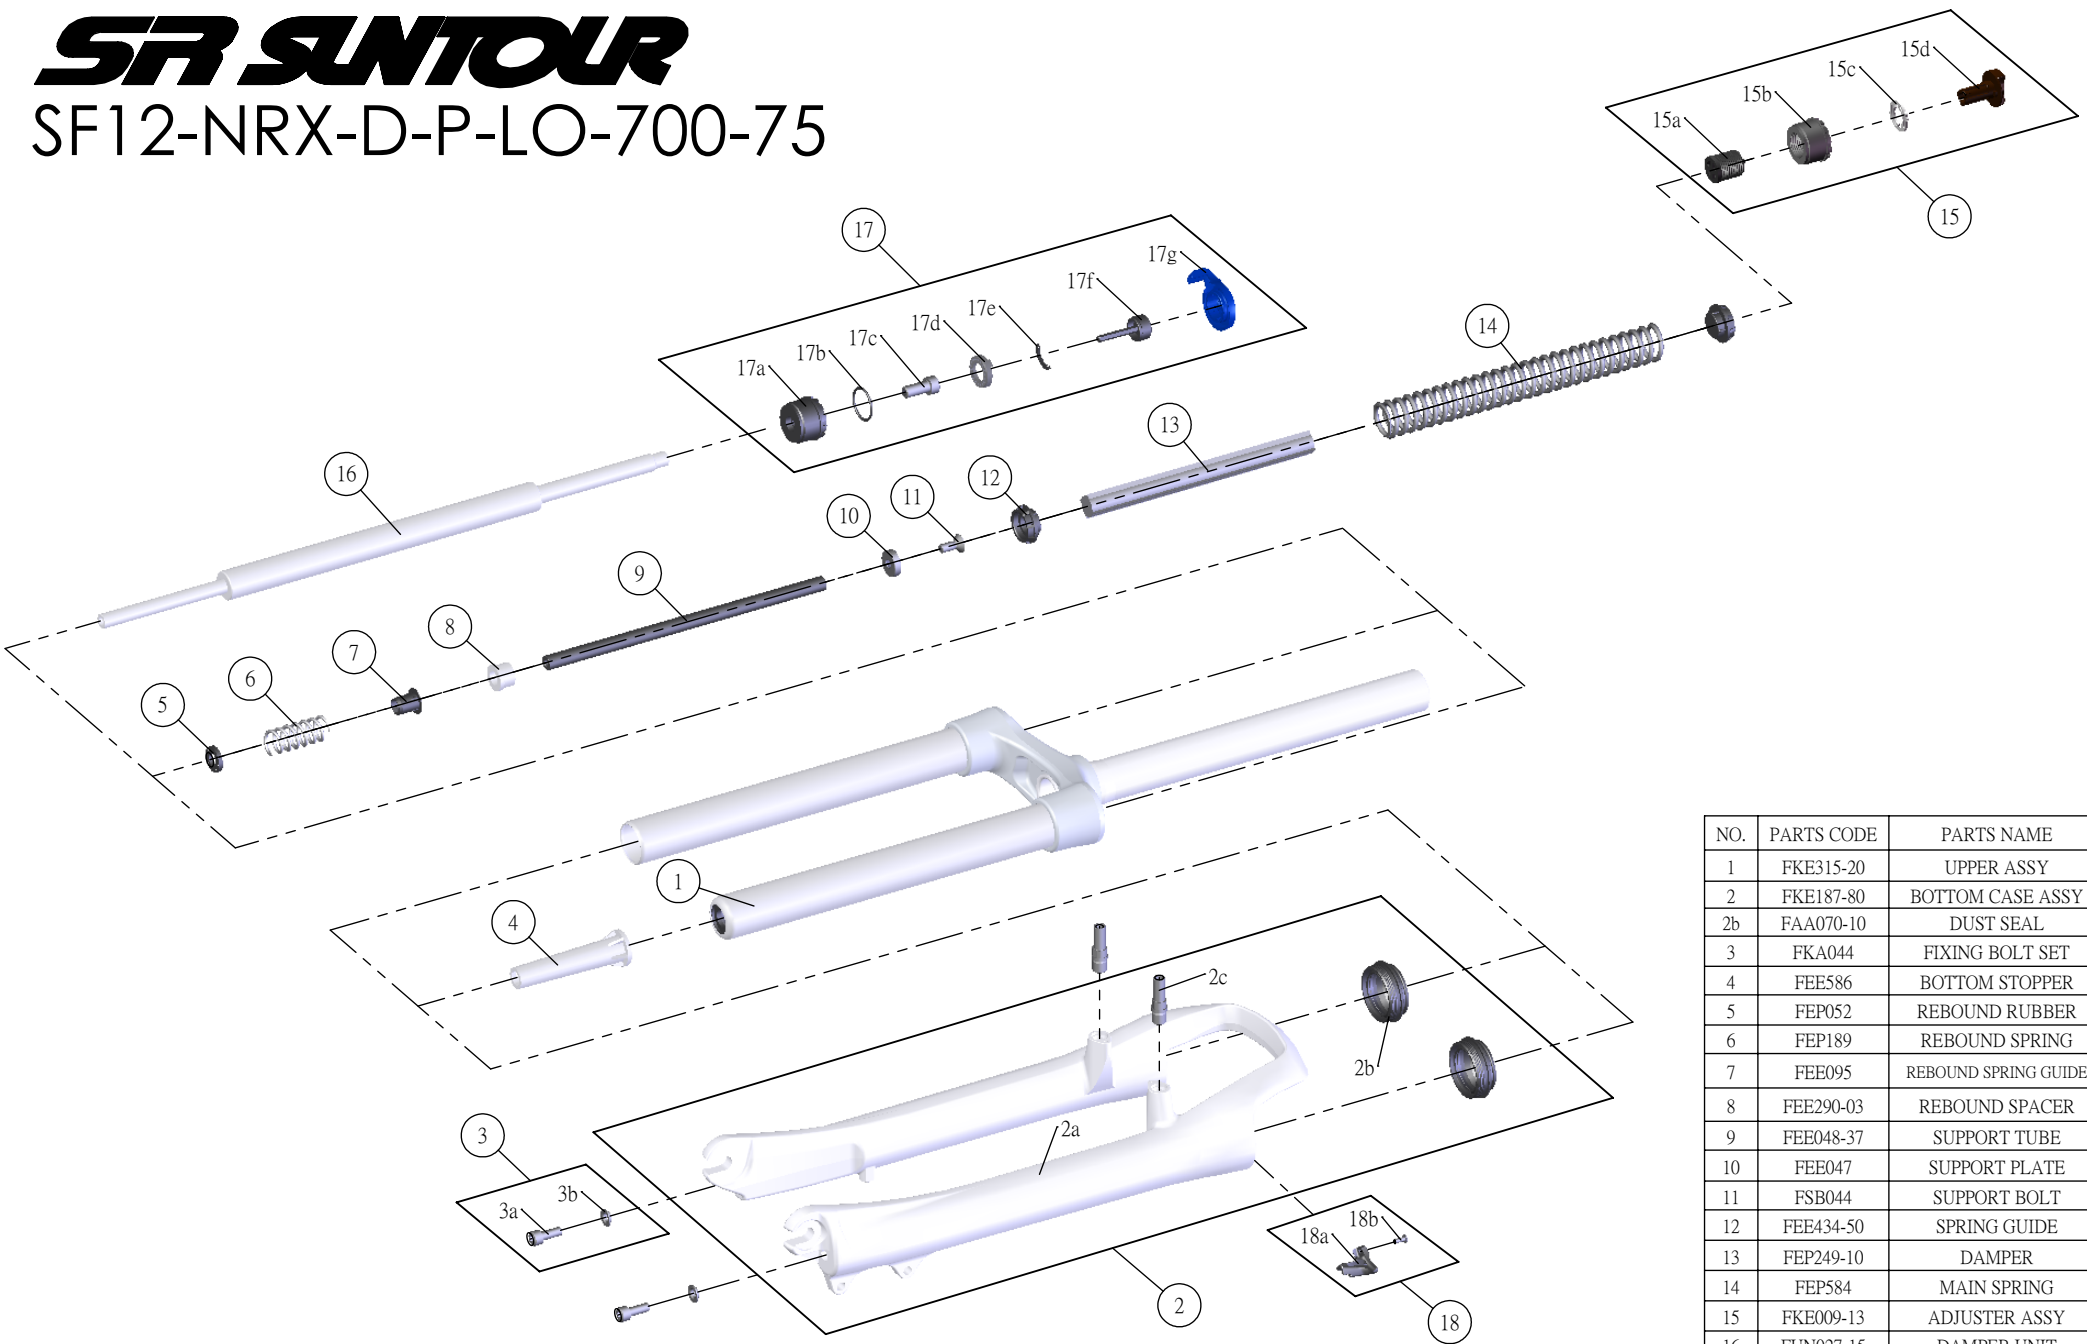

SR SUNTOUR

SF12-NRX-D-P-LO-700-75

NO.	PARTS CODE	PARTS NAME	75	QT
1	FKE315-20	UPPER ASSY	*	1
2	FKE187-80	BOTTOM CASE ASSY	*	1
2b	FAA070-10	DUST SEAL	*	2
3	FKA044	FIXING BOLT SET	*	2
4	FEE586	BOTTOM STOPPER	*	1
5	FEP052	REBOUND RUBBER	*	1
6	FEP189	REBOUND SPRING	*	1
7	FEE095	REBOUND SPRING GUIDE	*	1
8	FEE290-03	REBOUND SPACER	*	1
9	FEE048-37	SUPPORT TUBE	*	1
10	FEE047	SUPPORT PLATE	*	1
11	FSB044	SUPPORT BOLT	*	1
12	FEE434-50	SPRING GUIDE	*	2
13	FEP249-10	DAMPER	*	1
14	FEP584	MAIN SPRING	*	1
15	FKE009-13	ADJUSTER ASSY	*	1
16	FUN027-15	DAMPER UNIT	*	1
17	FKE027-49	LO TOP CAP ASSY	*	1
17a	FEE925-00	ADJUST CAP LO	*	1
17f	FKA066	ADJUST CORE ASSY	*	1
17g	FEE938	LOCKOUT KNOB	*	1
18	FKA064	CABLE GUIDE SET	*	1