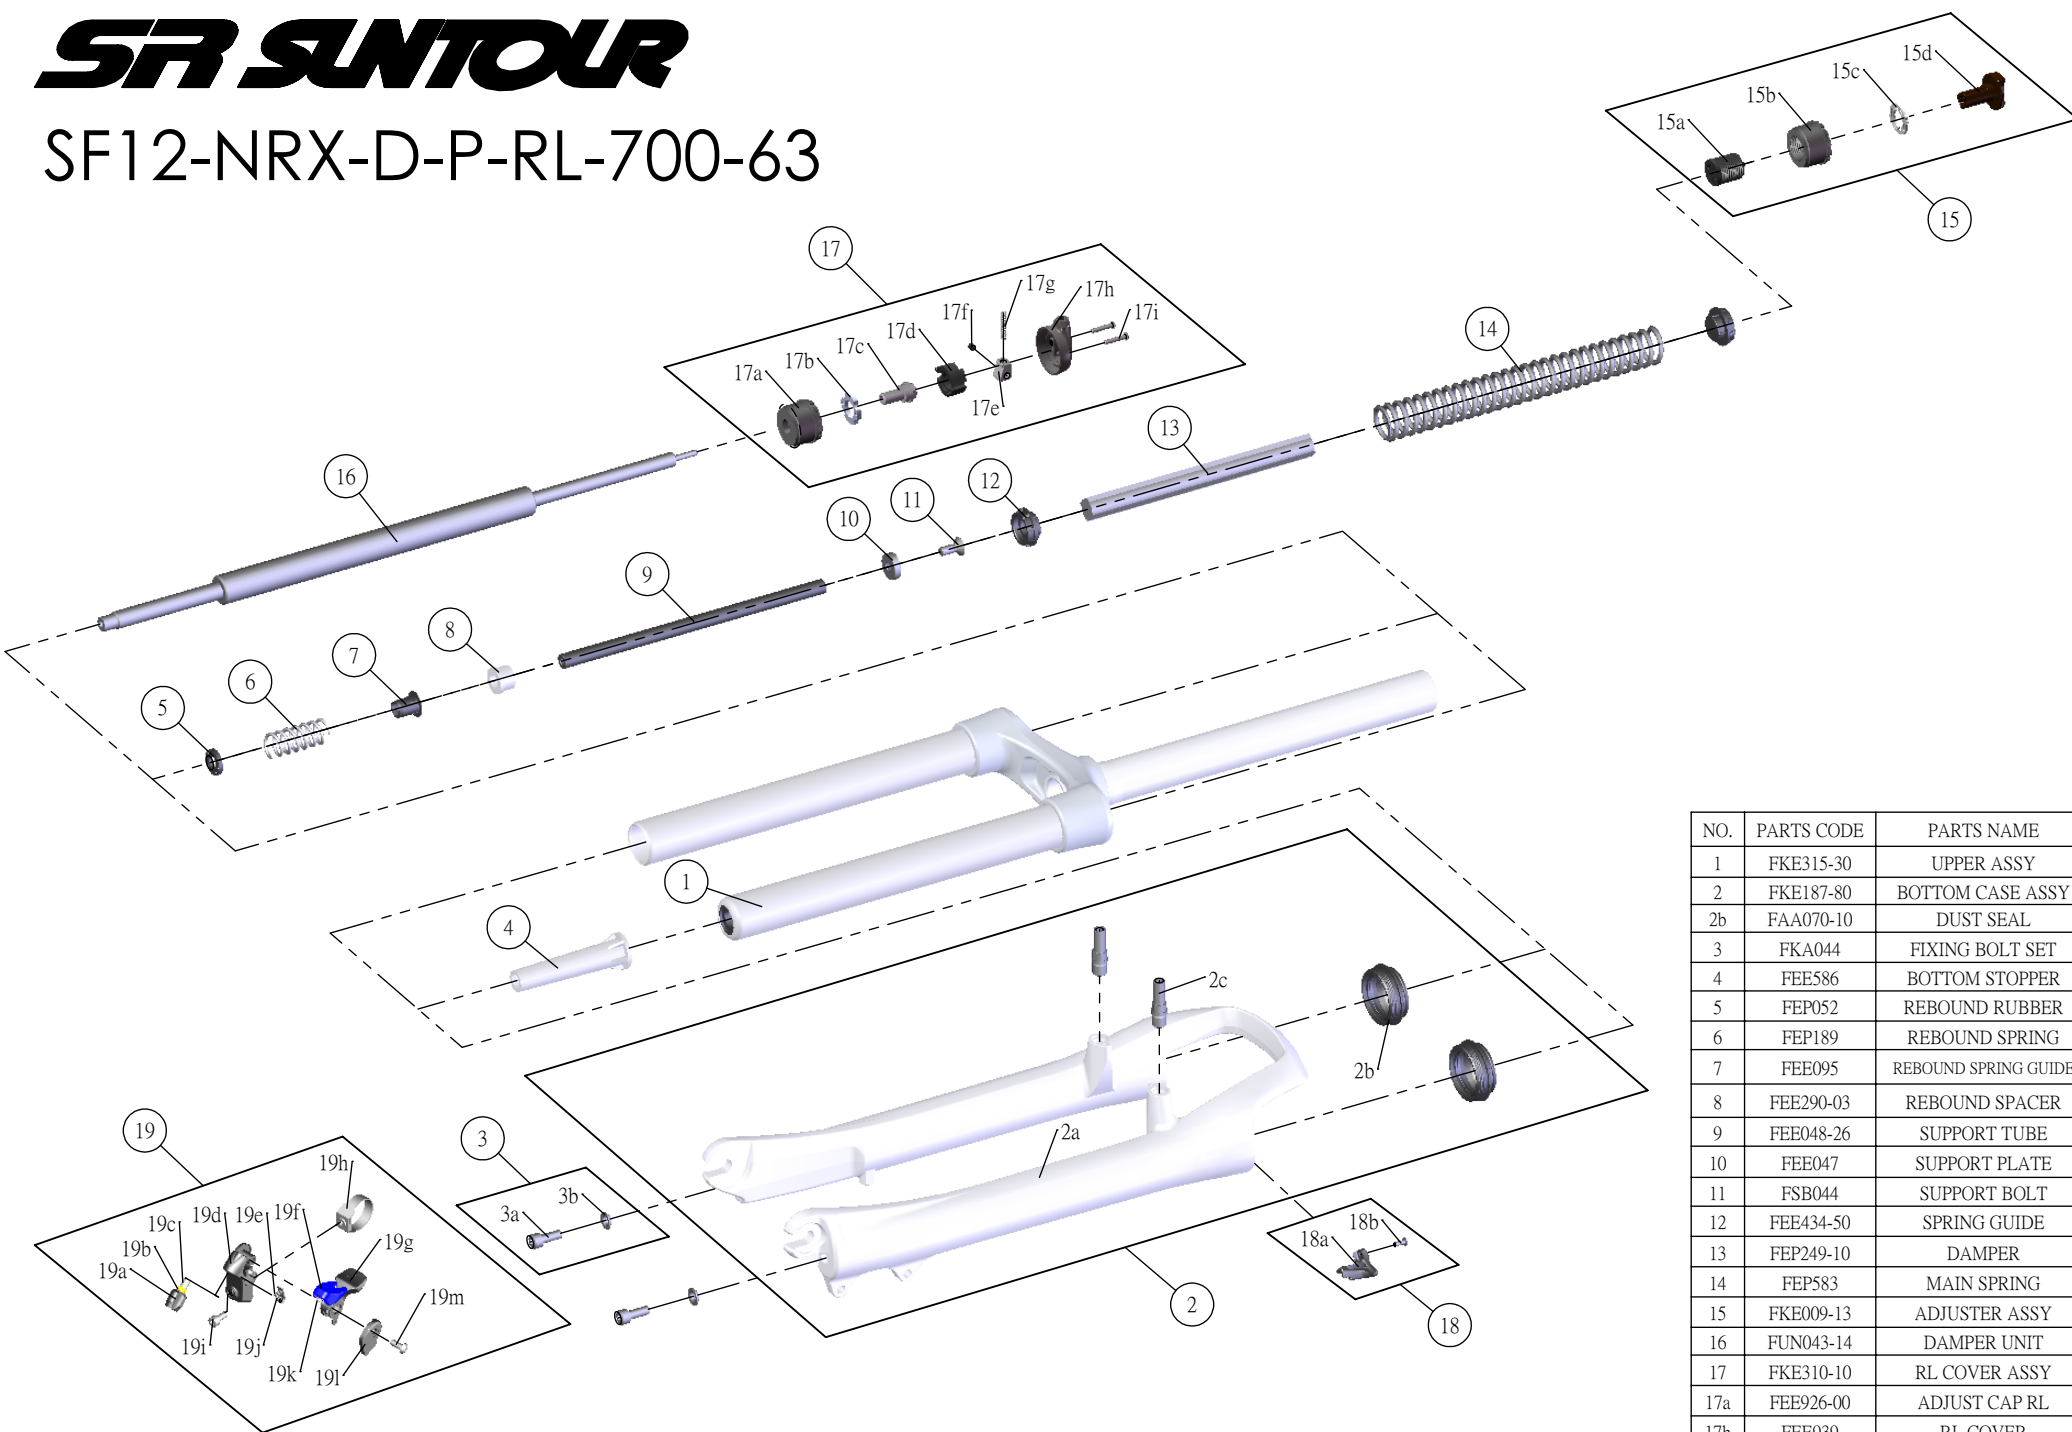

## SF12-NRX-D-P-RL-700-63

NO.	PARTS CODE	PARTS NAME	63	QT
1	FKE315-30	UPPER ASSY	*	1
2	FKE187-80	BOTTOM CASE ASSY	*	1
2b	FAA070-10	DUST SEAL	*	2
3	FKA044	FIXING BOLT SET	*	2
4	FEE586	BOTTOM STOPPER	*	1
5	FEP052	REBOUND RUBBER	*	1
6	FEP189	REBOUND SPRING	*	1
7	FEE095	REBOUND SPRING GUIDE	*	1
8	FEE290-03	REBOUND SPACER	*	1
9	FEE048-26	SUPPORT TUBE	*	1
10	FEE047	SUPPORT PLATE	*	1
11	FSB044	SUPPORT BOLT	*	1
12	FEE434-50	SPRING GUIDE	*	2
13	FEP249-10	DAMPER	*	1
14	FEP583	MAIN SPRING	*	1
15	FKE009-13	ADJUSTER ASSY	*	1
16	FUN043-14	DAMPER UNIT	*	1
17	FKE310-10	RL COVER ASSY	*	1
17a	FEE926-00	ADJUST CAP RL	*	1
17h	FEE939	RL COVER	*	1
18	FKA064	CABLE GUIDE SET	*	1
19	SL9SC-RLO	REMOTE LEVER ASSY	*	1