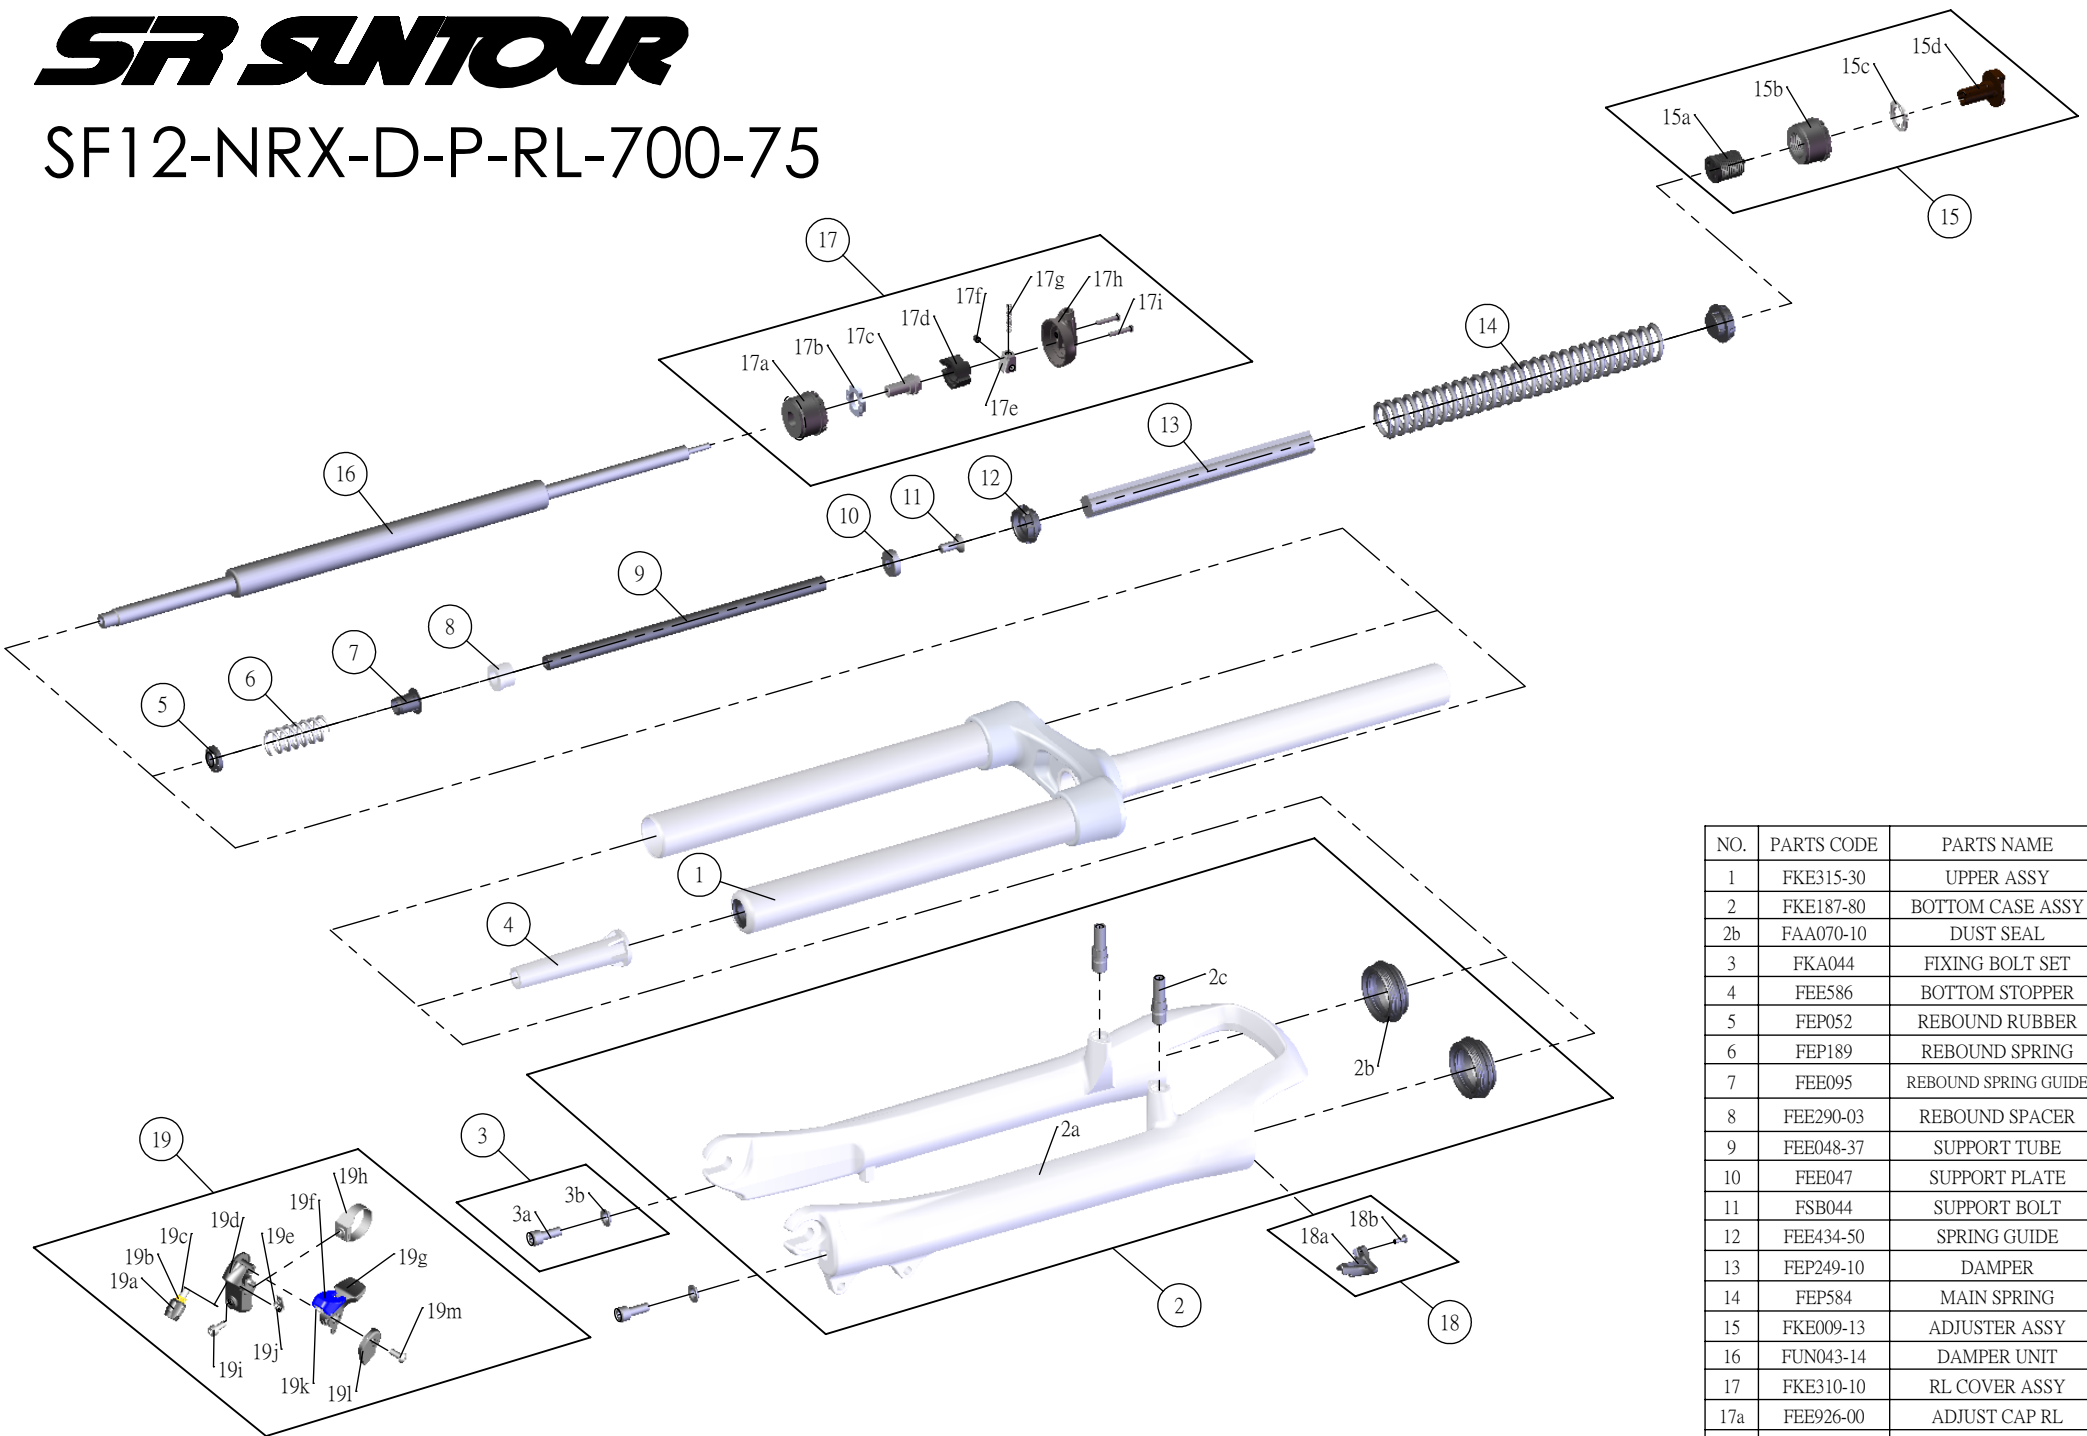

SF SUNTOUR

SF12-NRX-D-P-RL-700-75

NO.	PARTS CODE	PARTS NAME	75	QT
1	FKE315-30	UPPER ASSY	*	1
2	FKE187-80	BOTTOM CASE ASSY	*	1
2b	FAA070-10	DUST SEAL	*	2
3	FKA044	FIXING BOLT SET	*	2
4	FEE586	BOTTOM STOPPER	*	1
5	FEP052	REBOUND RUBBER	*	1
6	FEP189	REBOUND SPRING	*	1
7	FEE095	REBOUND SPRING GUIDE	*	1
8	FEE290-03	REBOUND SPACER	*	1
9	FEE048-37	SUPPORT TUBE	*	1
10	FEE047	SUPPORT PLATE	*	1
11	FSB044	SUPPORT BOLT	*	1
12	FEE434-50	SPRING GUIDE	*	2
13	FEP249-10	DAMPER	*	1
14	FEP584	MAIN SPRING	*	1
15	FKE009-13	ADJUSTER ASSY	*	1
16	FUN043-14	DAMPER UNIT	*	1
17	FKE310-10	RL COVER ASSY	*	1
17a	FEE926-00	ADJUST CAP RL	*	1
17h	FEE939	RL COVER	*	1
18	FKA064	CABLE GUIDE SET	*	1
19	SL9SC-RLO	REMOTE LEVER ASSY	*	1