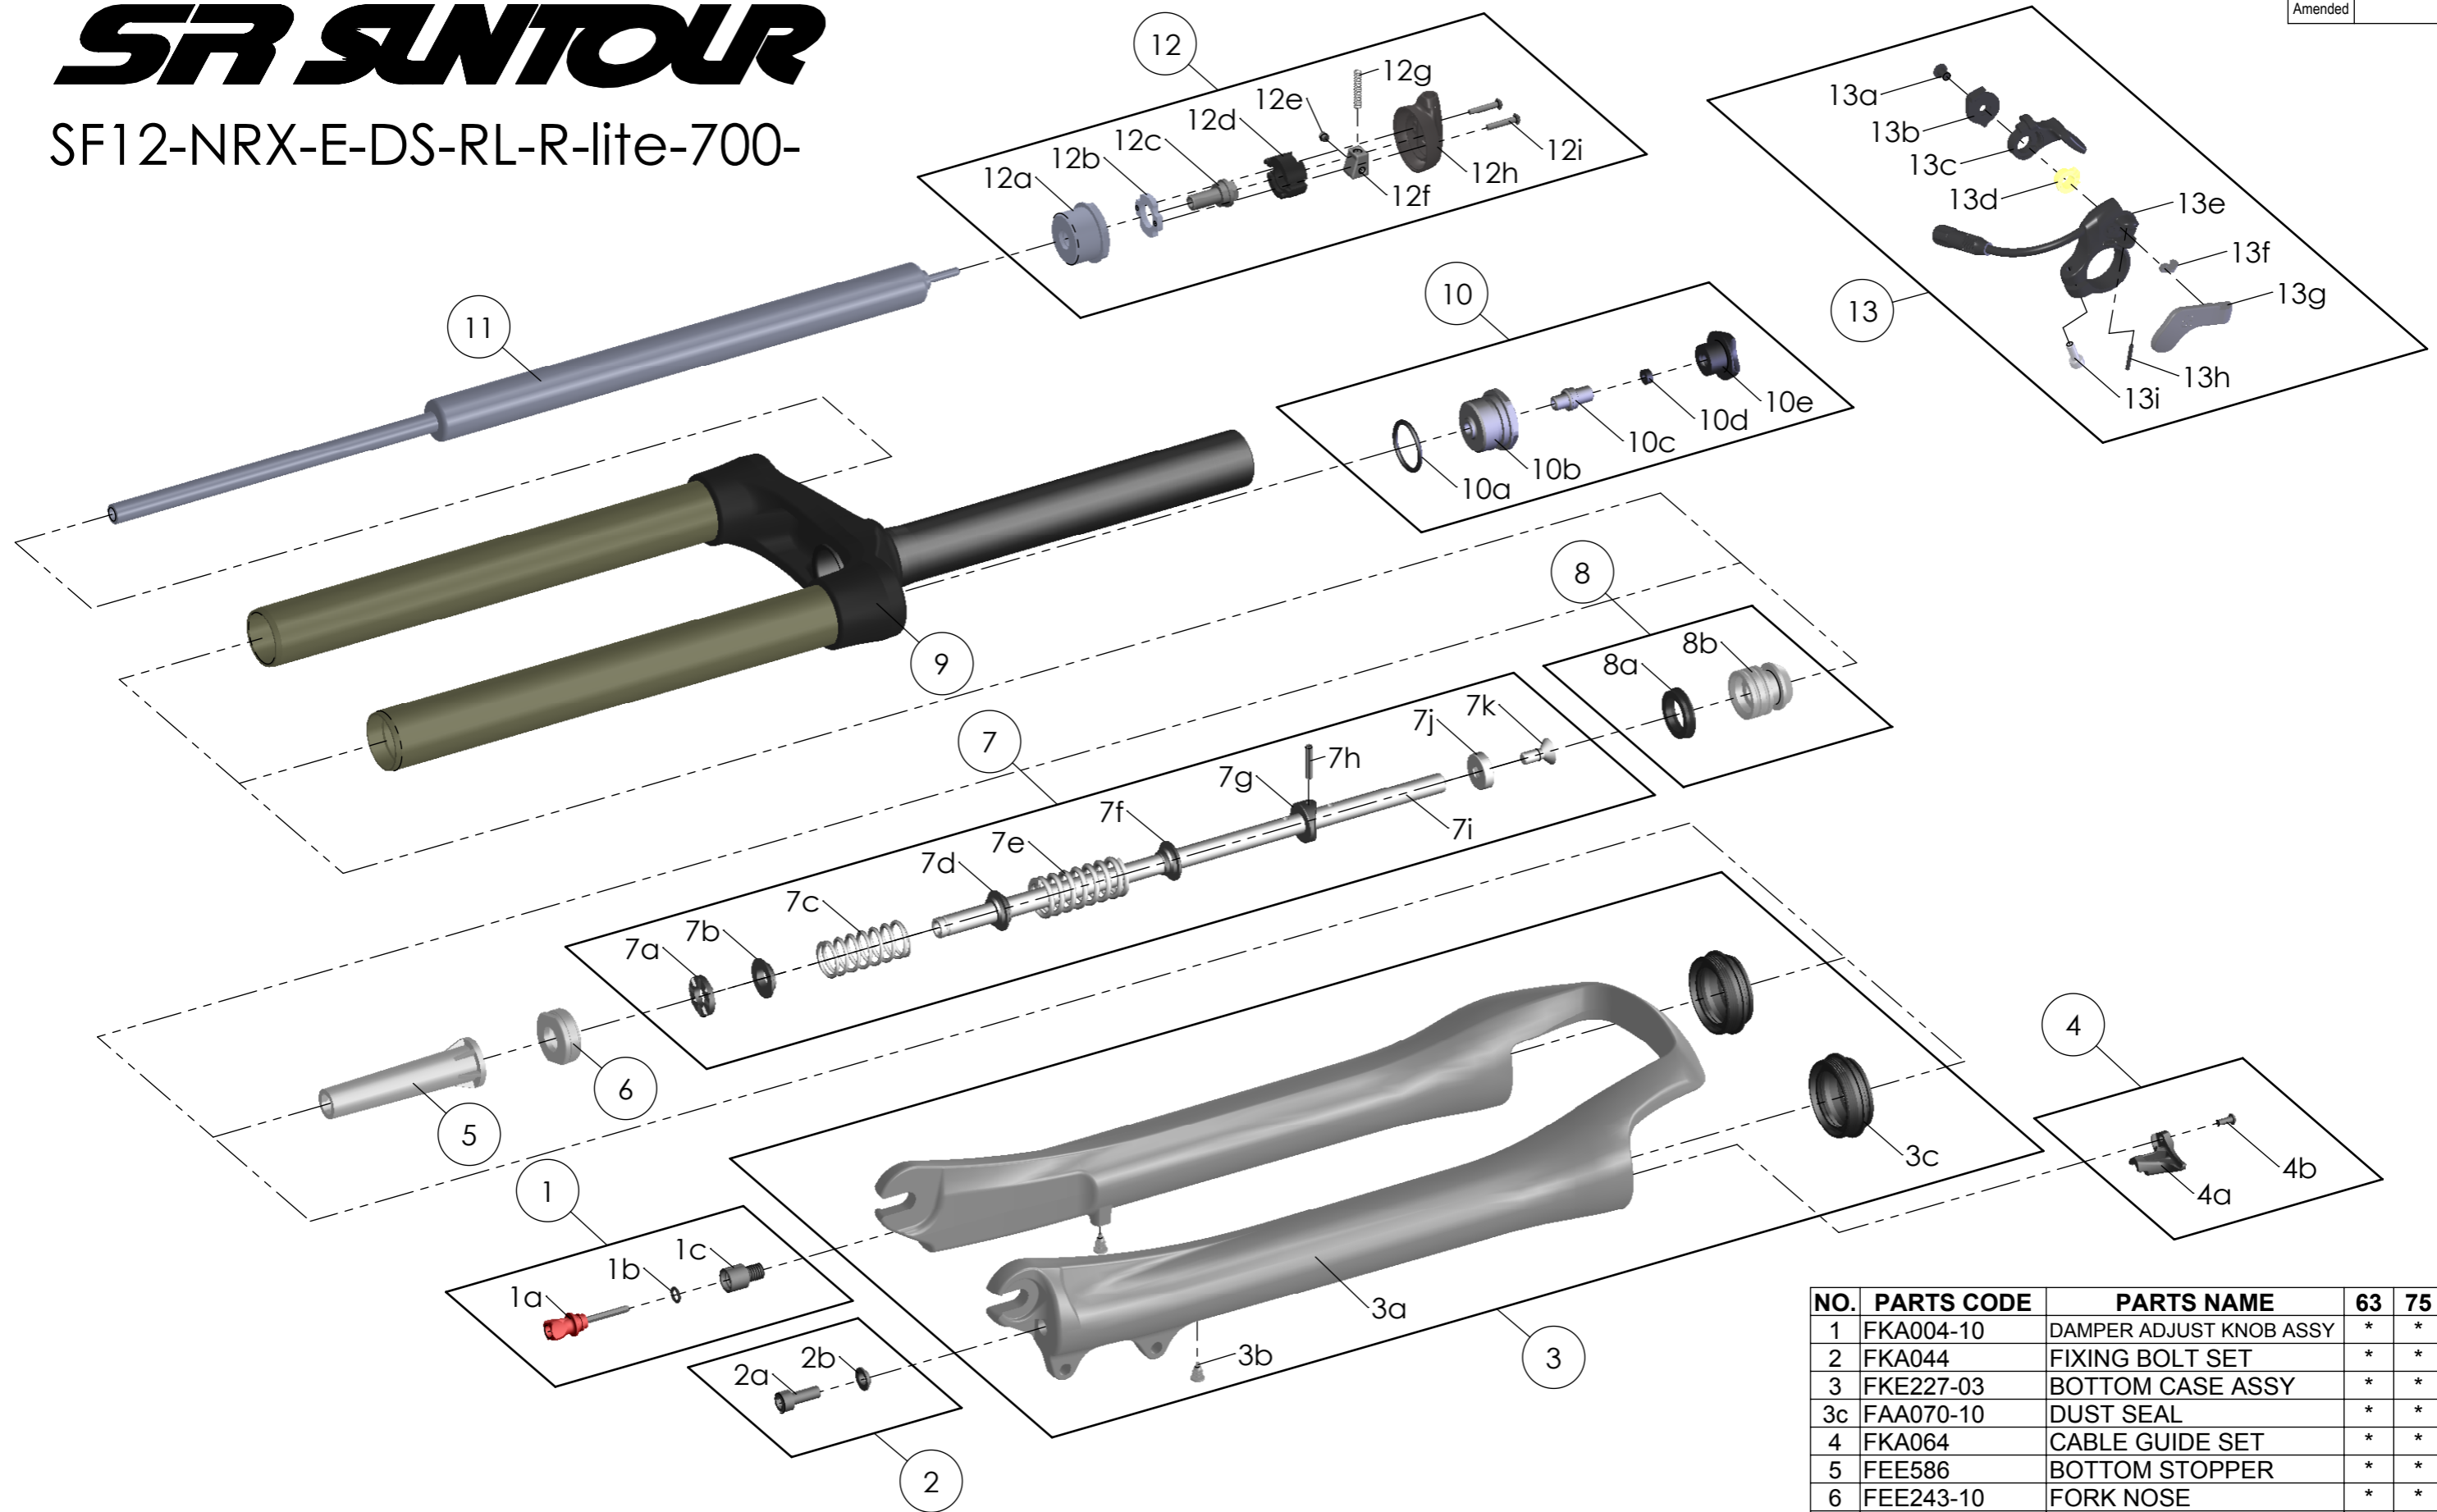

# SR SUNTOUR

SF12-NRX-E-DS-RL-R-lite-700-

NO.	PARTS CODE	PARTS NAME	63	75	QT
1	FKA004-10	DAMPER ADJUST KNOB ASSY	*	*	1
2	FKA044	FIXING BOLT SET	*	*	1
3	FKE227-03	BOTTOM CASE ASSY	*	*	1
3c	FAA070-10	DUST SEAL	*	*	1
4	FKA064	CABLE GUIDE SET	*	*	1
5	FEE586	BOTTOM STOPPER	*	*	1
6	FEE243-10	FORK NOSE	*	*	1
7	FKE116-00	SUPPORT TUBE ASSY		*	1
	FKE116-10		*		1
8	FKA022-10	PISTON UNIT	*	*	1
9	FKE186-22	UPPER ASSY	*	*	1
10	FKE012-10	AIR CAP ASSY	*	*	1
11	FUN071-20	RL-R UNIT	*	*	1
12	FKE310-40	RL COVER ASSY	*	*	1
13	SL12SC-RLO	REMOTE LEVER ASSY	*	*	1