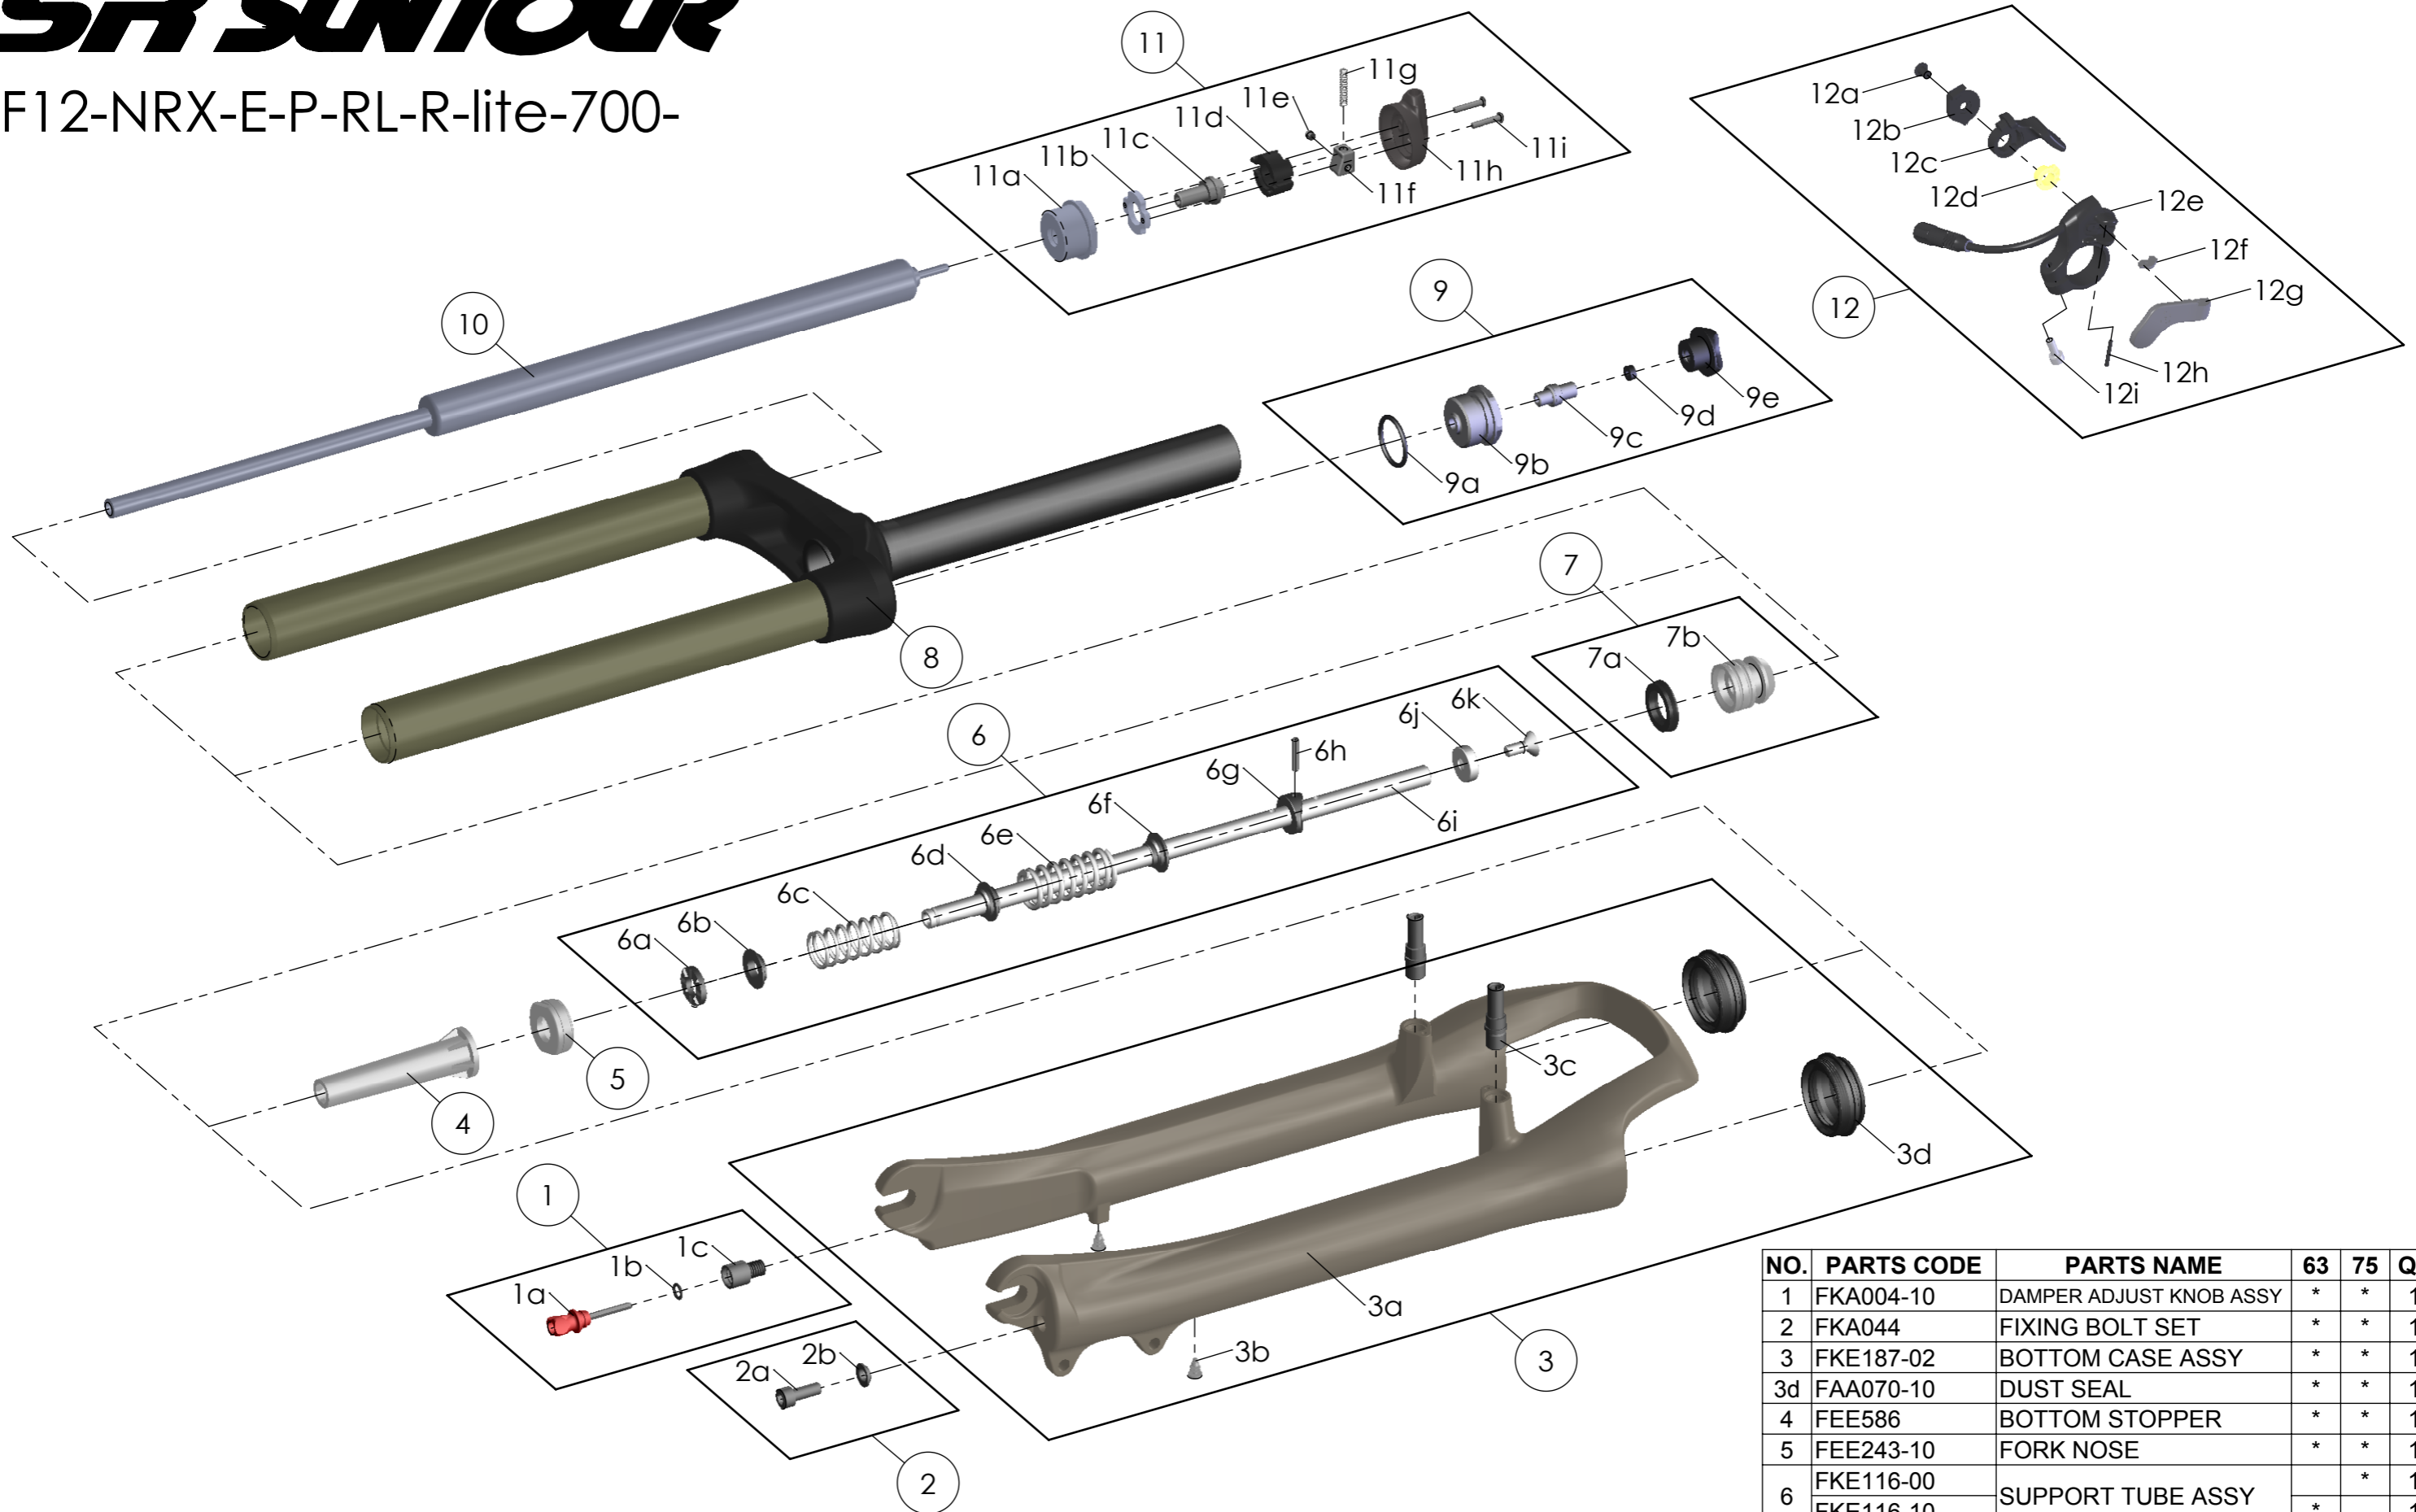

SUNTOUR

SF12-NRX-E-P-RL-R-lite-700-

NO.	PARTS CODE	PARTS NAME	63	75	QT
1	FKA004-10	DAMPER ADJUST KNOB ASSY	*	*	1
2	FKA044	FIXING BOLT SET	*	*	1
3	FKE187-02	BOTTOM CASE ASSY	*	*	1
3d	FAA070-10	DUST SEAL	*	*	1
4	FEE586	BOTTOM STOPPER	*	*	1
5	FEE243-10	FORK NOSE	*	*	1
6	FKE116-00	SUPPORT TUBE ASSY		*	1
	FKE116-10		*		1
7	FKA022-10	PISTON UNIT	*	*	1
8	FKE186-22	UPPER ASSY	*	*	1
9	FKE012-10	AIR CAP ASSY	*	*	1
10	FUN071-20	RL-R UNIT	*	*	1
11	FKE310-40	RL COVER ASSY	*	*	1
12	SL12SC-RLO	REMOTE LEVER ASSY	*	*	1