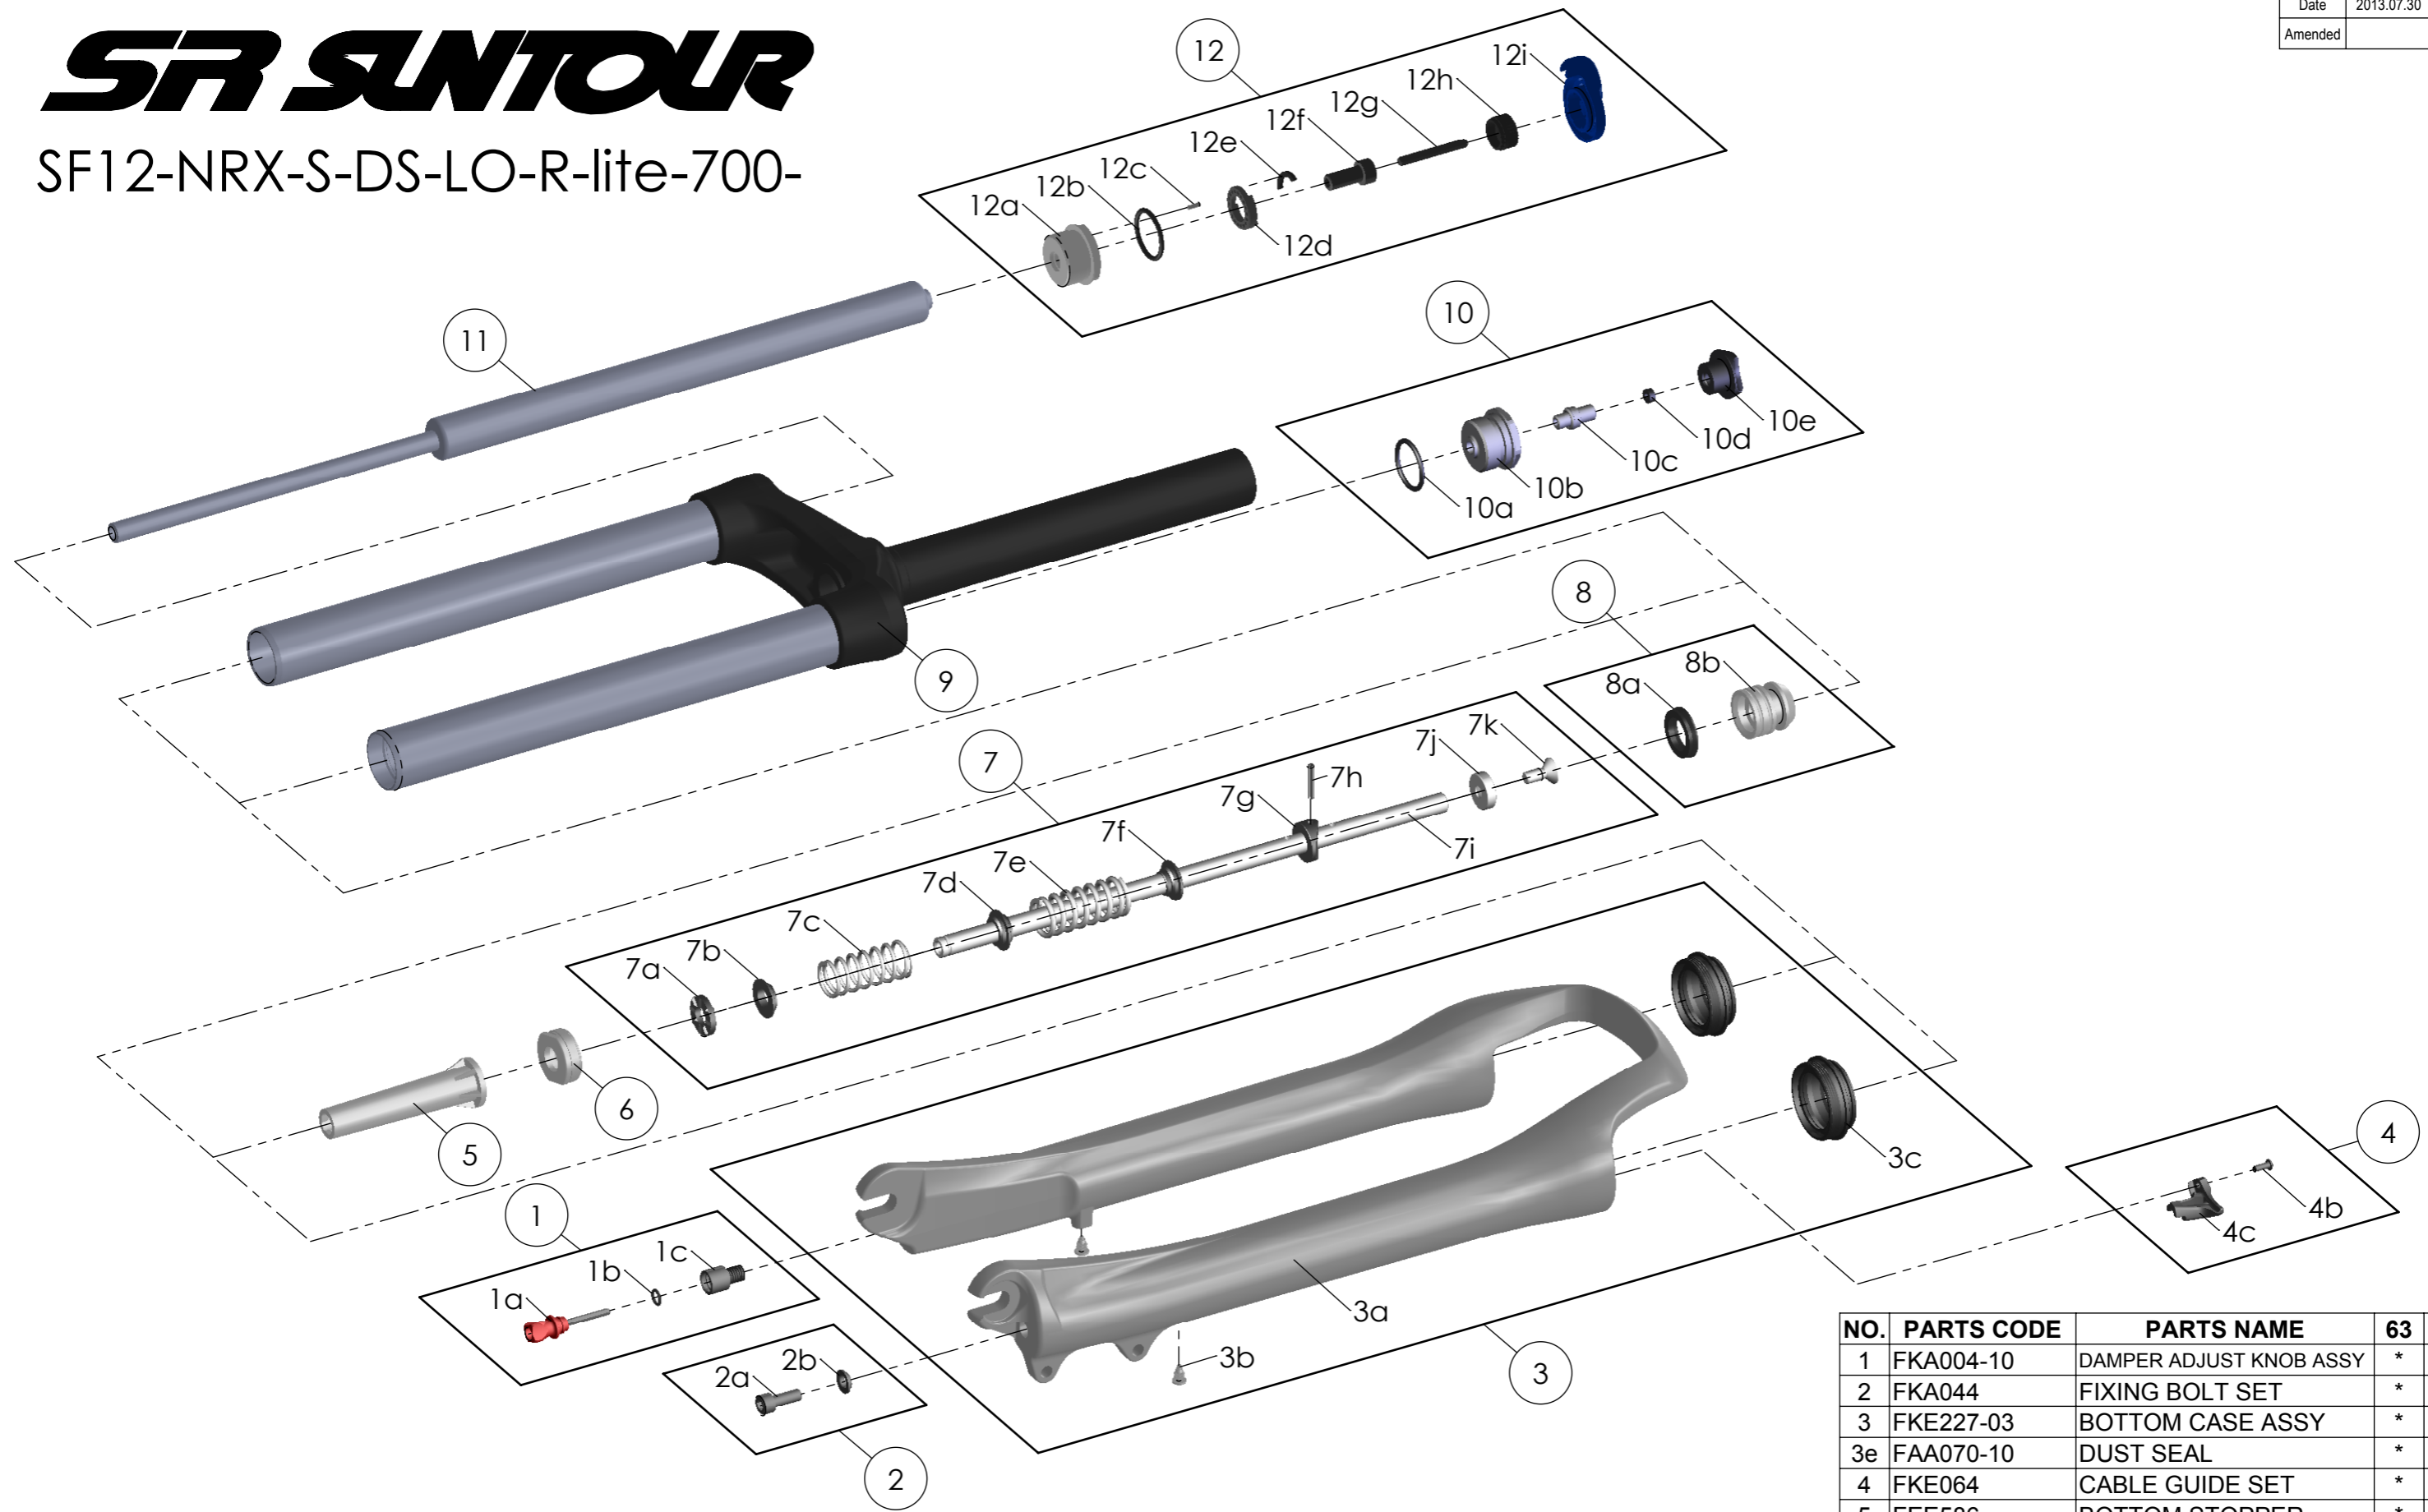

SUNTOUR

SF12-NRX-S-DS-LO-R-lite-700-

Date	2013.07.30	Version	1
Amended			

NO.	PARTS CODE	PARTS NAME	63	75	QT
1	FKA004-10	DAMPER ADJUST KNOB ASSY	*	*	1
2	FKA044	FIXING BOLT SET	*	*	1
3	FKE227-03	BOTTOM CASE ASSY	*	*	1
3e	FAA070-10	DUST SEAL	*	*	1
4	FKE064	CABLE GUIDE SET	*	*	1
5	FEE586	BOTTOM STOPPER	*	*	1
6	FEE243-10	FORK NOSE	*	*	1
7	FKE116-00	SUPPORT TUBE ASSY		*	1
	FKE116-10		*		1
8	FKA022-10	PISTON UNIT	*	*	1
9	FKE186-04	UPPER ASSY	*	*	1
10	FKE012-10	AIR CAP ASSY	*	*	1
11	FUN070-20	LO-R UNIT	*	*	1
12	FKE027-74	LO TOP CAP ASSY	*	*	1