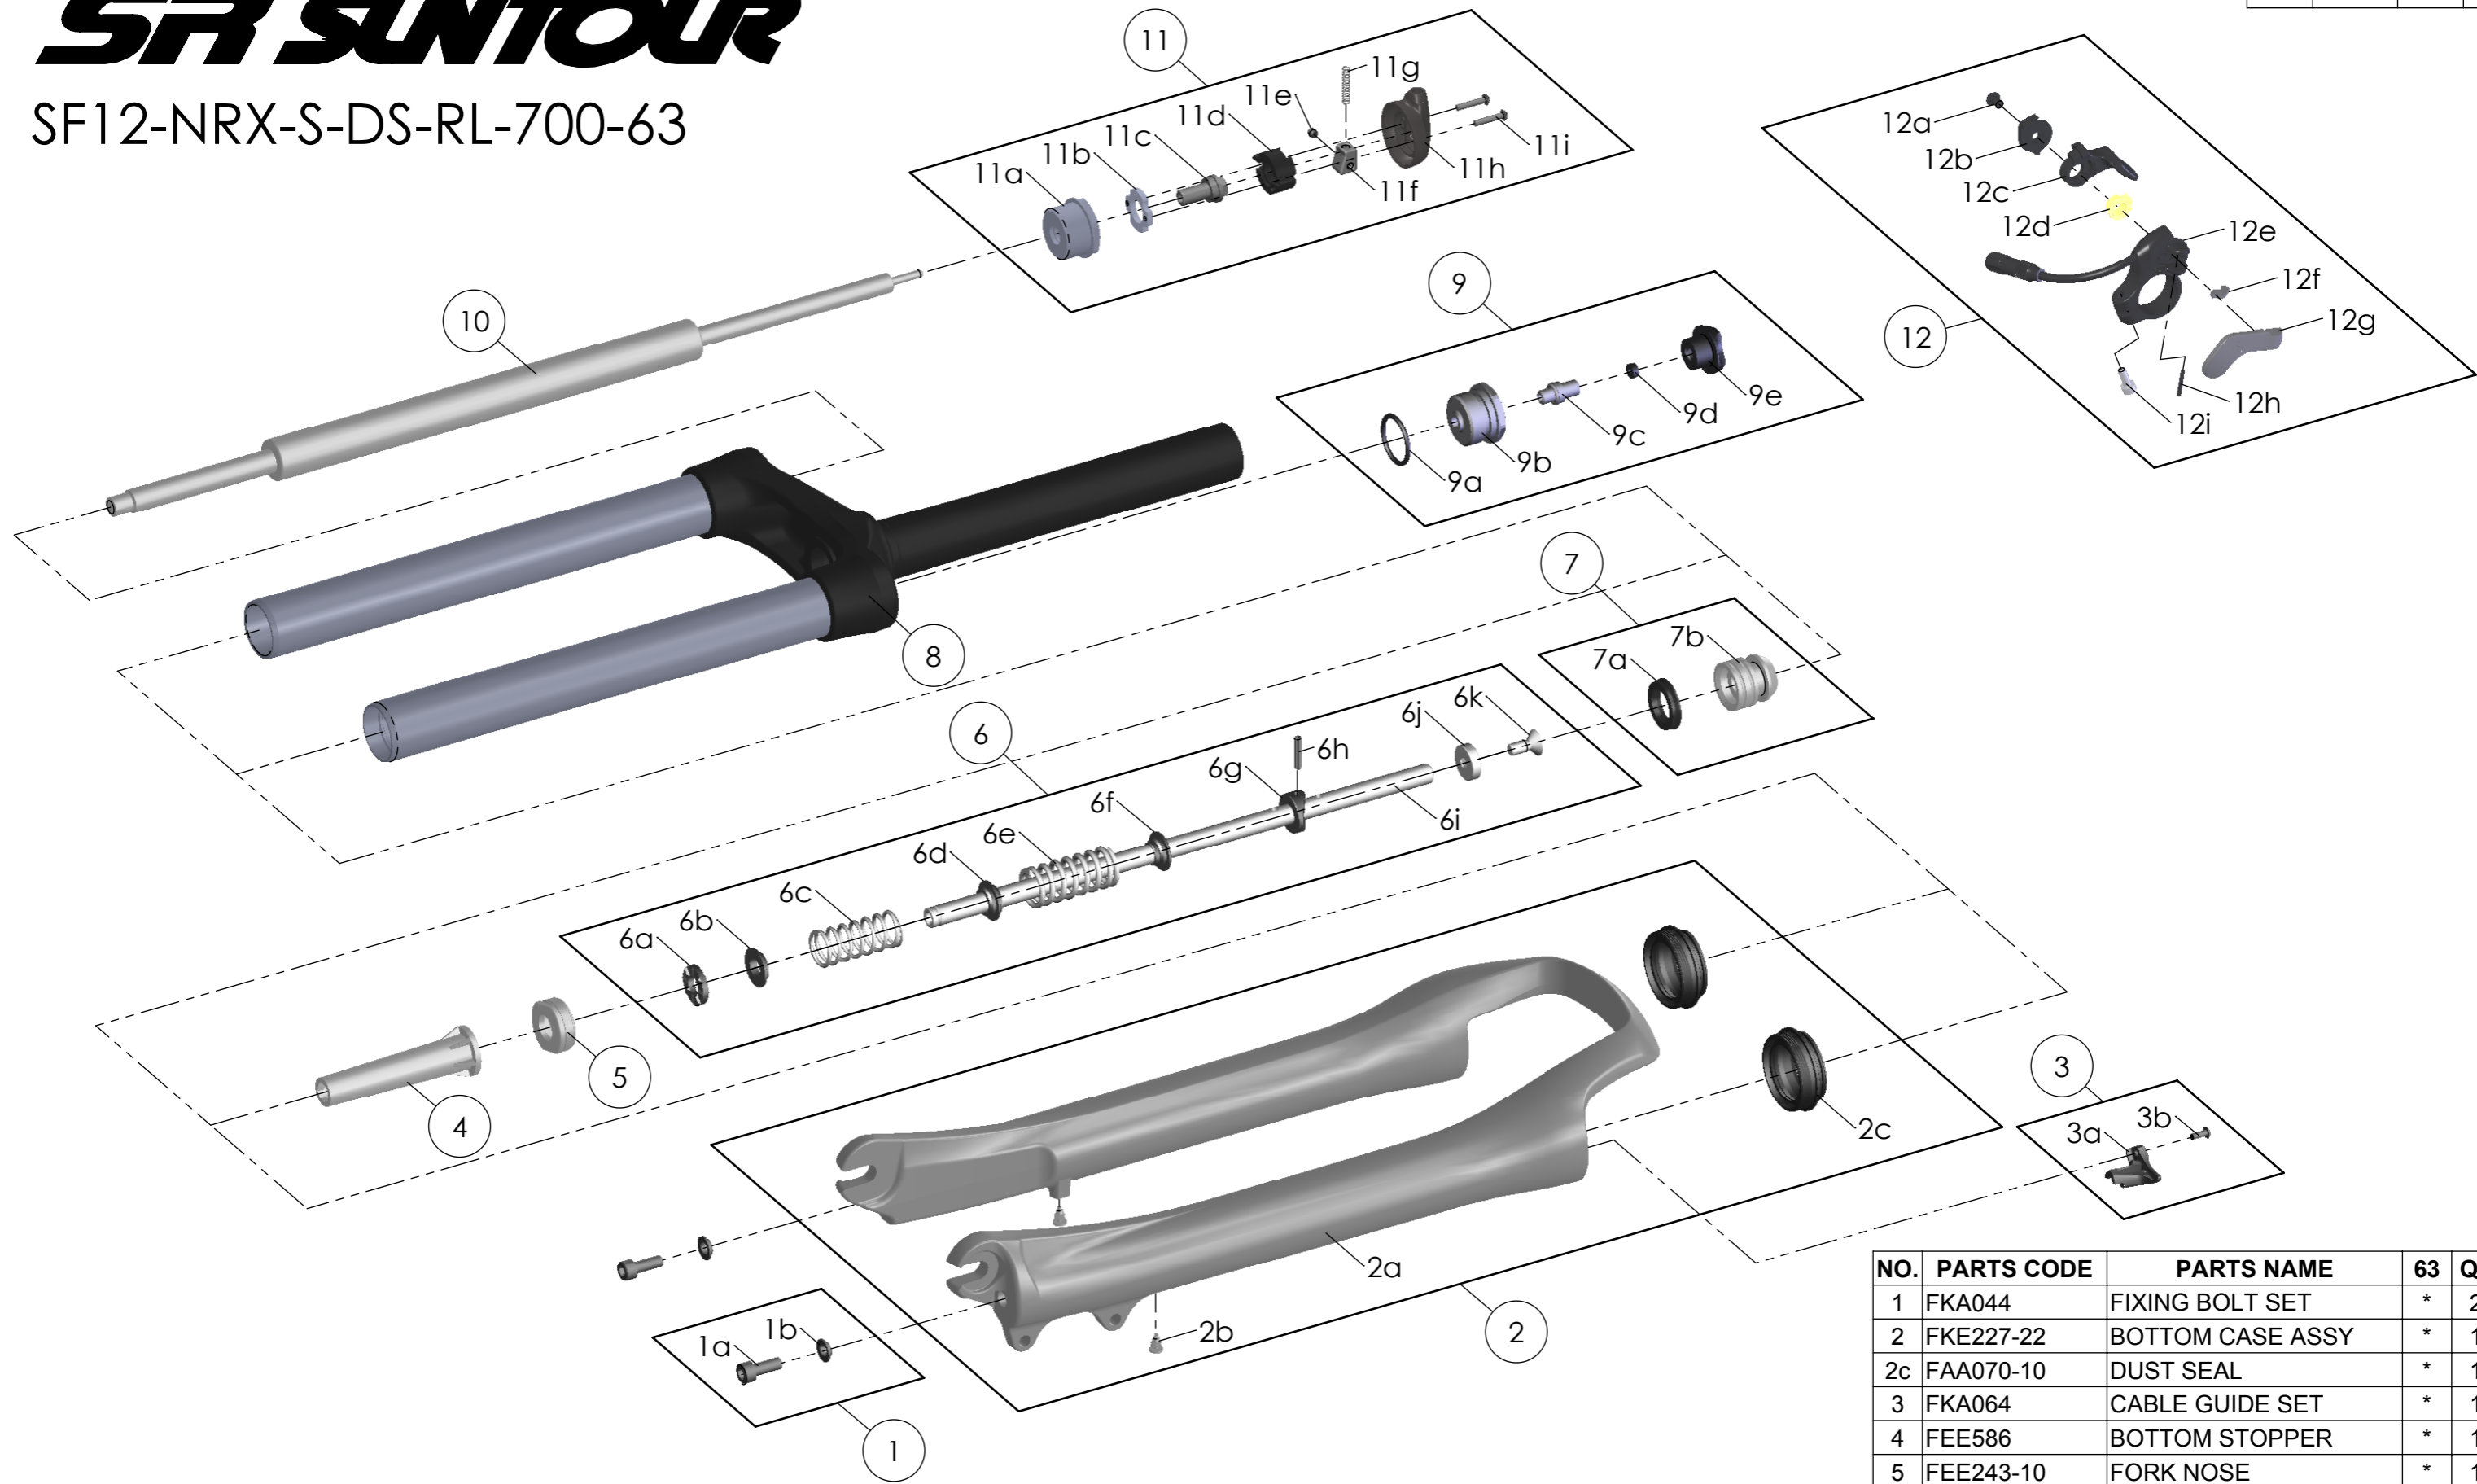

SR SUNTOUR

SF12-NRX-S-DS-RL-700-63

NO.	PARTS CODE	PARTS NAME	63	QT
1	FKA044	FIXING BOLT SET	*	2
2	FKE227-22	BOTTOM CASE ASSY	*	1
2c	FAA070-10	DUST SEAL	*	1
3	FKA064	CABLE GUIDE SET	*	1
4	FEE586	BOTTOM STOPPER	*	1
5	FEE243-10	FORK NOSE	*	1
6	FKE116-00	SUPPORT TUBE ASSY	*	1
7	FKA022-10	PISTON UNIT	*	1
8	FKE186-03	UPPER ASSY	*	1
9	FKE012-10	AIR CAP ASSY	*	1
10	FUN043-14	RL UNIT	*	1
11	FKE310-40	RL COVER ASSY	*	1
12	SL12SC-RLO	REMOTE LEVER ASSY	*	1