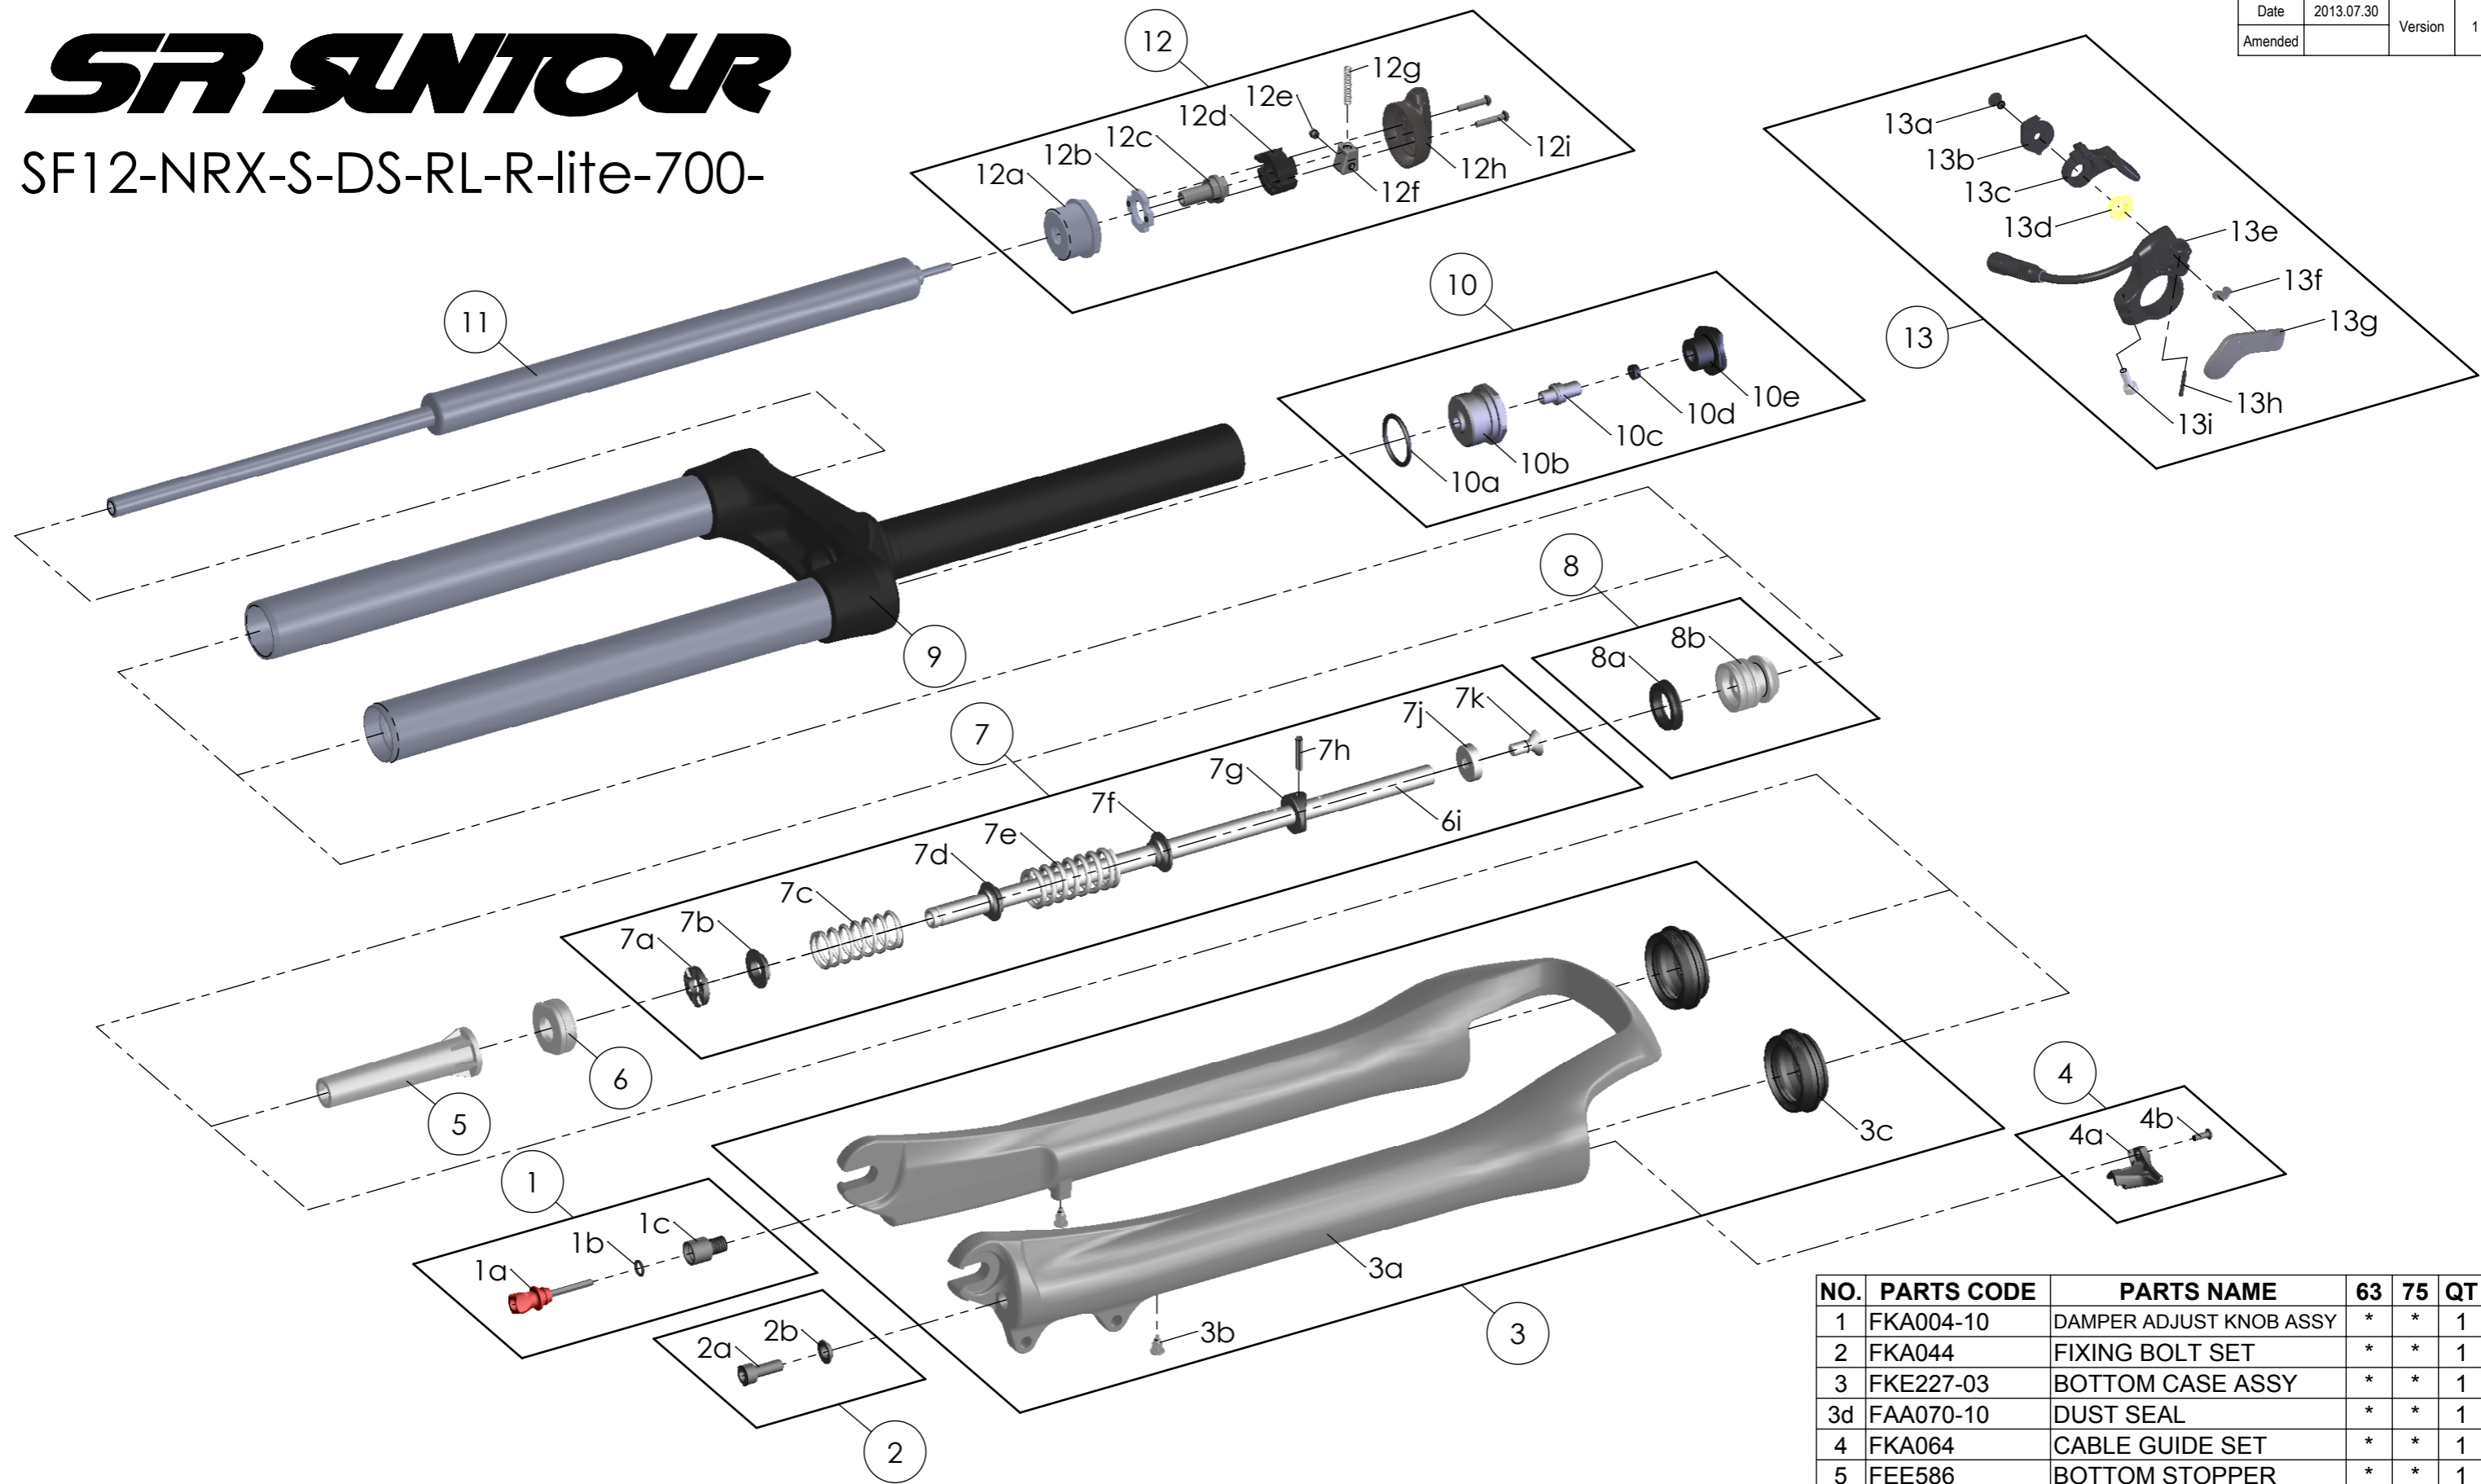

SR SUNTOUR

SF12-NRX-S-DS-RL-R-lite-700-

NO.	PARTS CODE	PARTS NAME	63	75	QT
1	FKA004-10	DAMPER ADJUST KNOB ASSY	*	*	1
2	FKA044	FIXING BOLT SET	*	*	1
3	FKE227-03	BOTTOM CASE ASSY	*	*	1
3d	FAA070-10	DUST SEAL	*	*	1
4	FKA064	CABLE GUIDE SET	*	*	1
5	FEE586	BOTTOM STOPPER	*	*	1
6	FEE243-10	FORK NOSE	*	*	1
7	FKE116-00	SUPPORT TUBE ASSY		*	1
	FKE116-10		*		1
8	FKA022-10	PISTON UNIT	*	*	1
9	FKE186-03	UPPER ASSY	*	*	1
10	FKE012-10	AIR CAP ASSY	*	*	1
11	FUN071-20	RL-R UNIT	*	*	1
12	FKE310-40	RL COVER ASSY	*	*	1
13	SL12SC-RLO	REMOTE LEVER ASSY	*	*	1