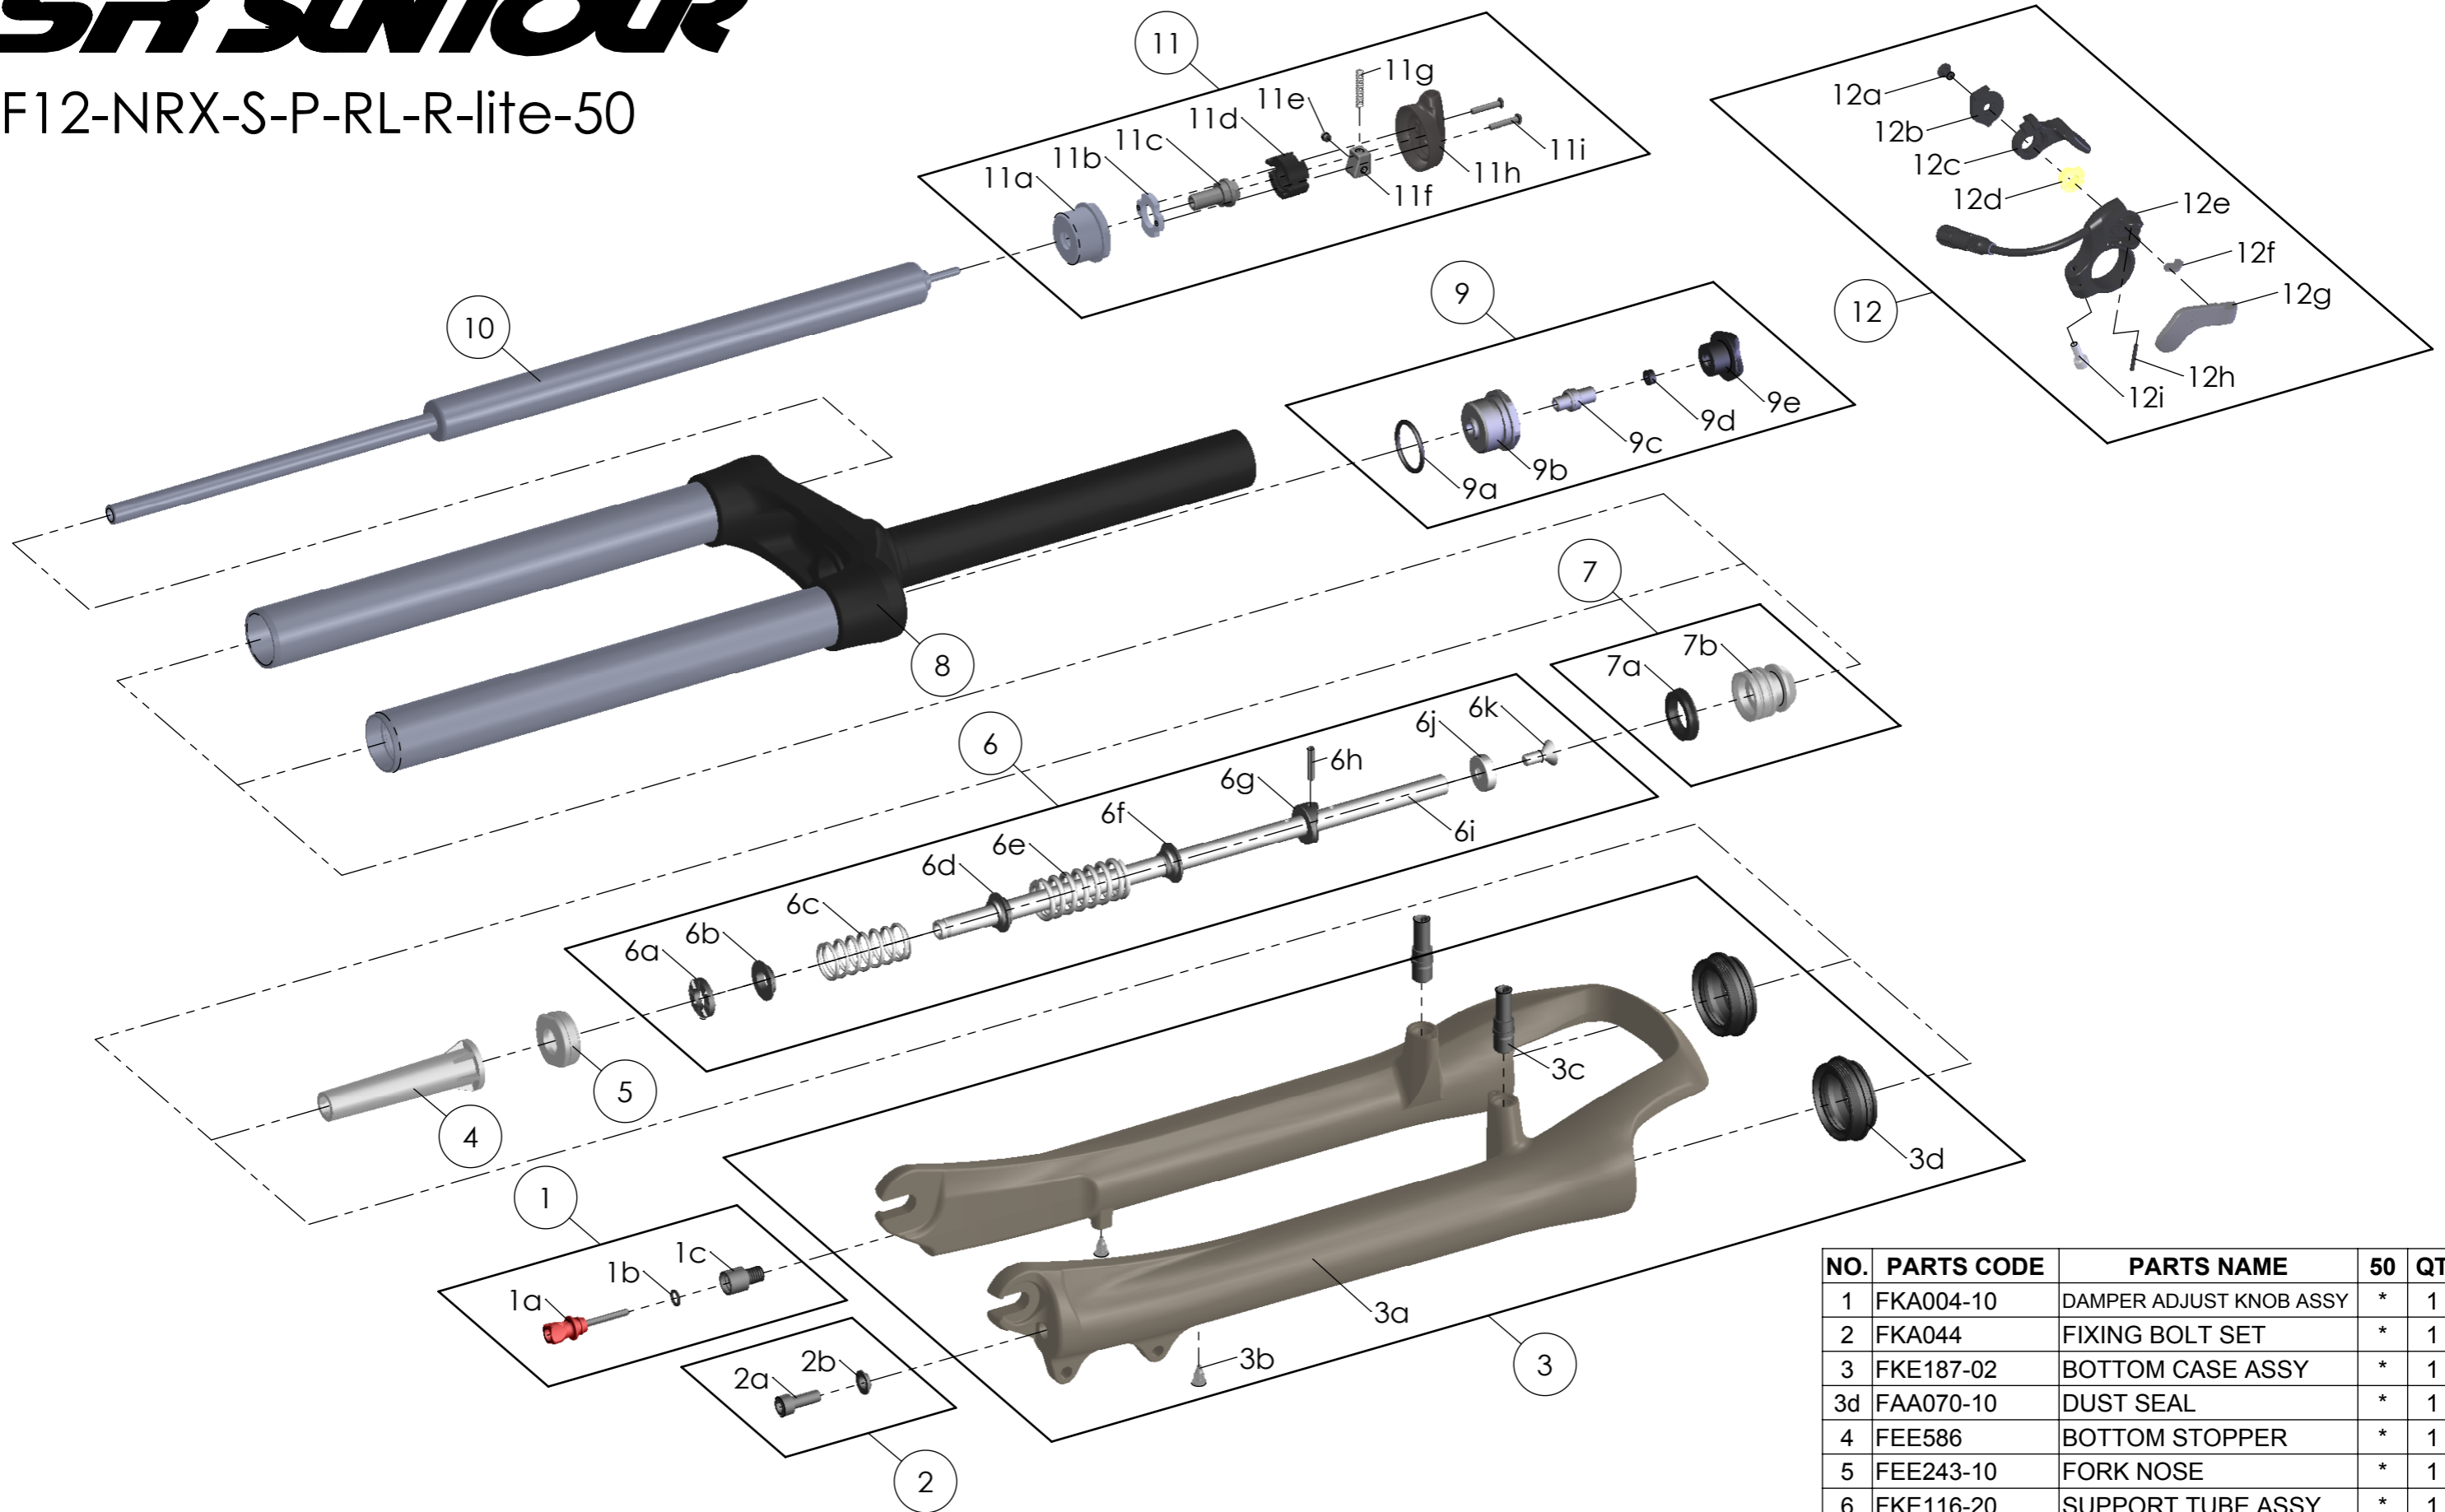

SUNTOUR

SF12-NRX-S-P-RL-R-lite-50

NO.	PARTS CODE	PARTS NAME	50	QT
1	FKA004-10	DAMPER ADJUST KNOB ASSY	*	1
2	FKA044	FIXING BOLT SET	*	1
3	FKE187-02	BOTTOM CASE ASSY	*	1
3d	FAA070-10	DUST SEAL	*	1
4	FEE586	BOTTOM STOPPER	*	1
5	FEE243-10	FORK NOSE	*	1
6	FKE116-20	SUPPORT TUBE ASSY	*	1
7	FKA022-10	PISTON UNIT	*	1
8	FKE186-03	UPPER ASSY	*	1
9	FKE012-10	AIR CAP ASSY	*	1
10	FUN071-20	RL-R UNIT	*	1
11	FKE310-40	RL COVER ASSY	*	1
12	SL12SC-RLO	REMOTE LEVER ASSY	*	1