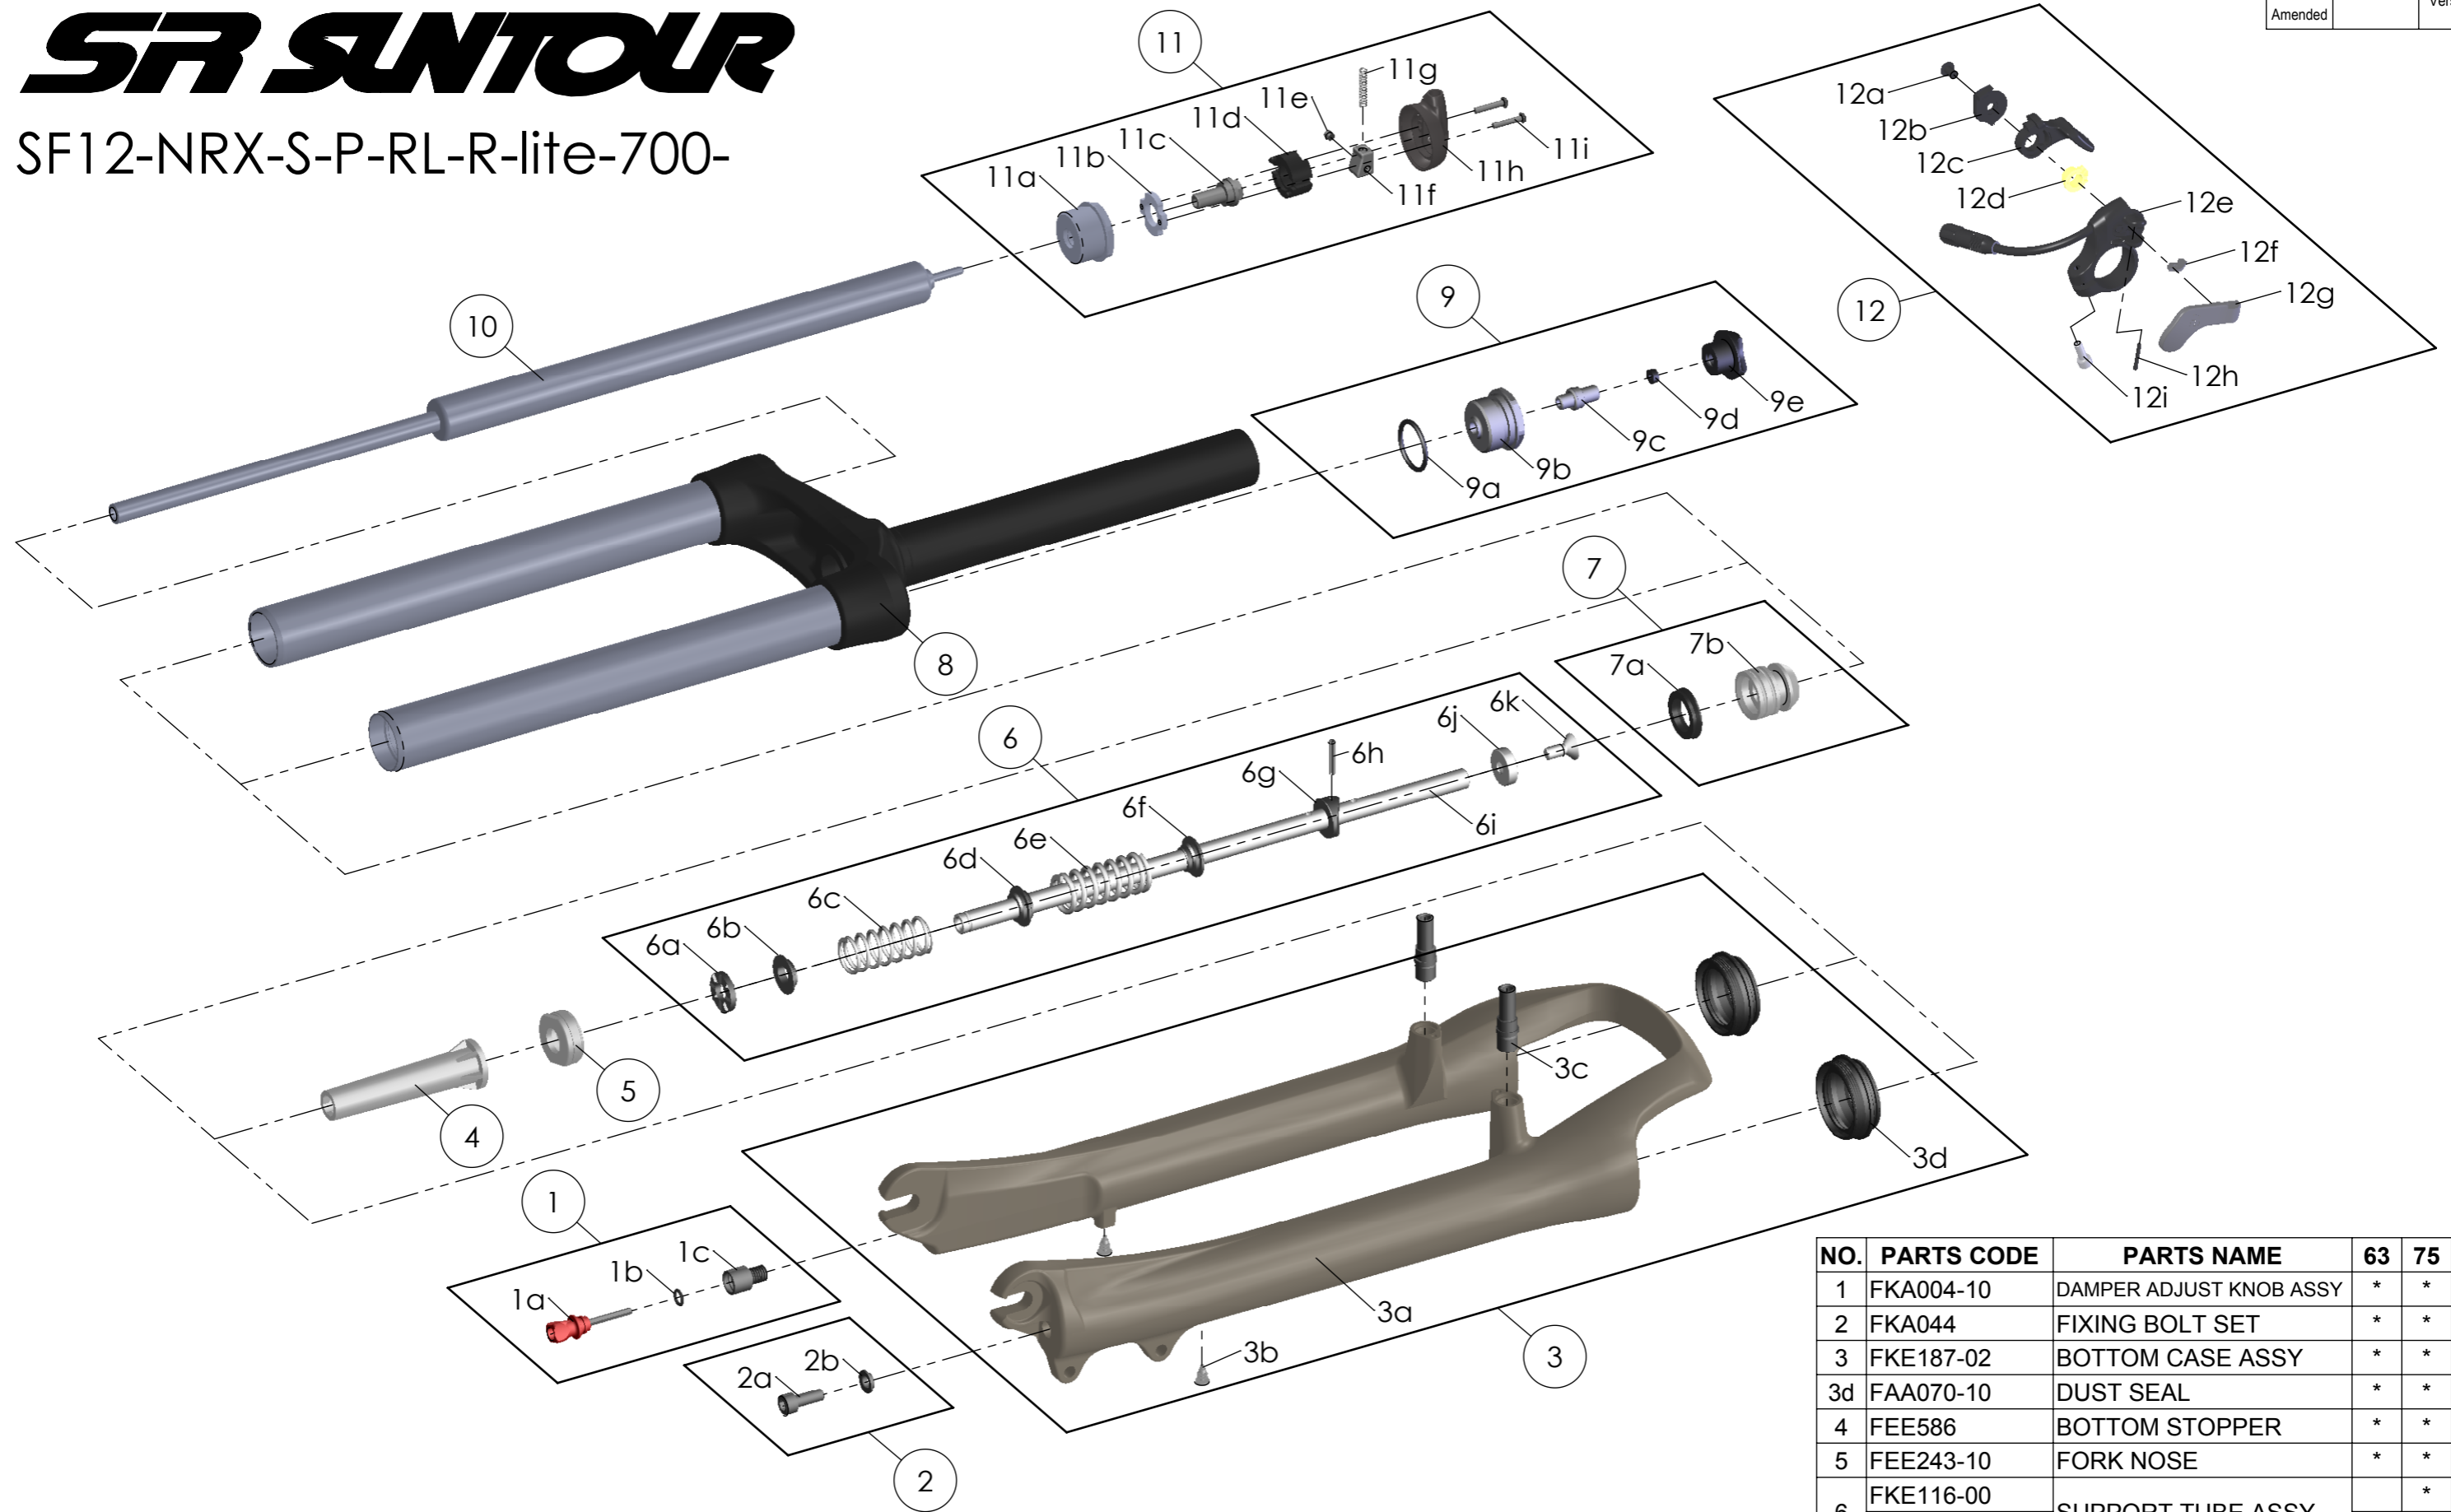

SR SUNTOUR

SF12-NRX-S-P-RL-R-lite-700-

NO.	PARTS CODE	PARTS NAME	63	75	QT
1	FKA004-10	DAMPER ADJUST KNOB ASSY	*	*	1
2	FKA044	FIXING BOLT SET	*	*	1
3	FKE187-02	BOTTOM CASE ASSY	*	*	1
3d	FAA070-10	DUST SEAL	*	*	1
4	FEE586	BOTTOM STOPPER	*	*	1
5	FEE243-10	FORK NOSE	*	*	1
6	FKE116-00	SUPPORT TUBE ASSY		*	1
	FKE116-10		*		1
7	FKA022-10	PISTON UNIT	*	*	1
8	FKE186-03	UPPER ASSY	*	*	1
9	FKE012-10	AIR CAP ASSY	*	*	1
10	FUN071-20	RL-R UNIT	*	*	1
11	FKE310-40	RL COVER ASSY	*	*	1
12	SL12SC-RLO	REMOTE LEVER ASSY	*	*	1