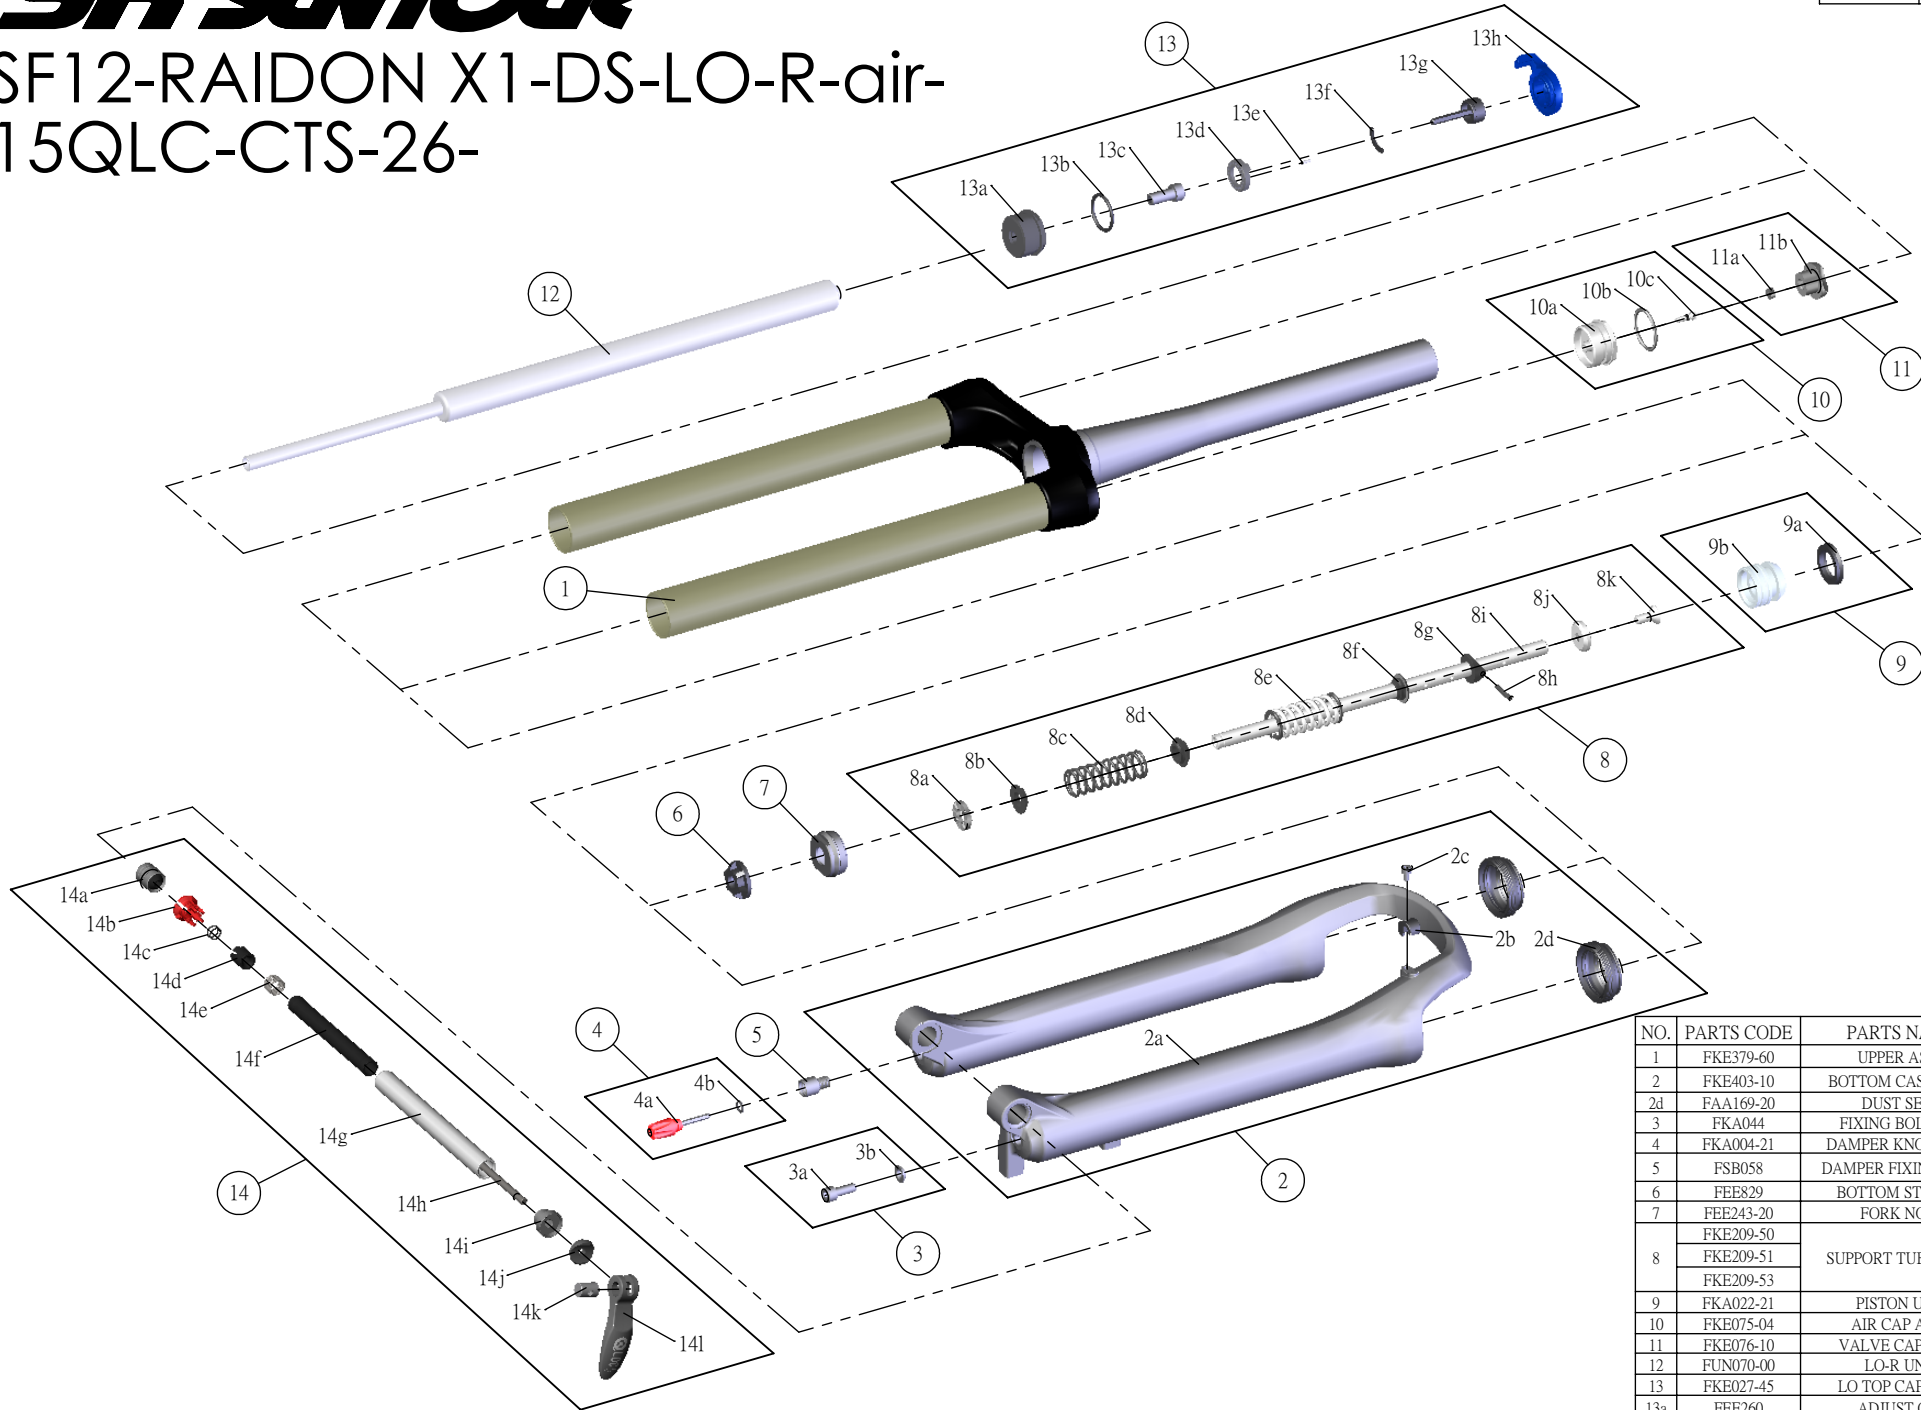

SR SUNTOUR

SF12-RAIDON X1-DS-LO-R-air-15QLC-CTS-26-

Date	2013.07.23	Version	1
Amended			

NO.	PARTS CODE	PARTS NAME	100	120	140	QT
1	FKE379-60	UPPER ASSY	*	*	*	1
2	FKE403-10	BOTTOM CASE ASSY	*	*	*	1
2d	FAA169-20	DUST SEAL	*	*	*	2
3	FKA044	FIXING BOLT SET	*	*	*	1
4	FKA004-21	DAMPER KNOB ASSY	*	*	*	1
5	FSB058	DAMPER FIXING BOLT	*	*	*	1
6	FEE829	BOTTOM STOPPER	*	*	*	1
7	FEE243-20	FORK NOSE	*	*	*	1
8	FKE209-50	SUPPORT TUBE ASSY	*	*	*	1
	FKE209-51		*	*	1	
	FKE209-53		*	*	1	
9	FKA022-21	PISTON UNIT	*	*	*	1
10	FKE075-04	AIR CAP ASSY	*	*	*	1
11	FKE076-10	VALVE CAP ASSY	*	*	*	1
12	FUN070-00	LO-R UNIT	*	*	*	1
13	FKE027-45	LO TOP CAP ASSY	*	*	*	1
13a	FEE260	ADJUST CAP	*	*	*	1
13g	FKA066	ADJUST CORE ASSY	*	*	*	1
13h	FEE938	LOCKOUT KNOB	*	*	*	1
14	FKA069-00	QLC15 AXLE SET	*	*	*	1