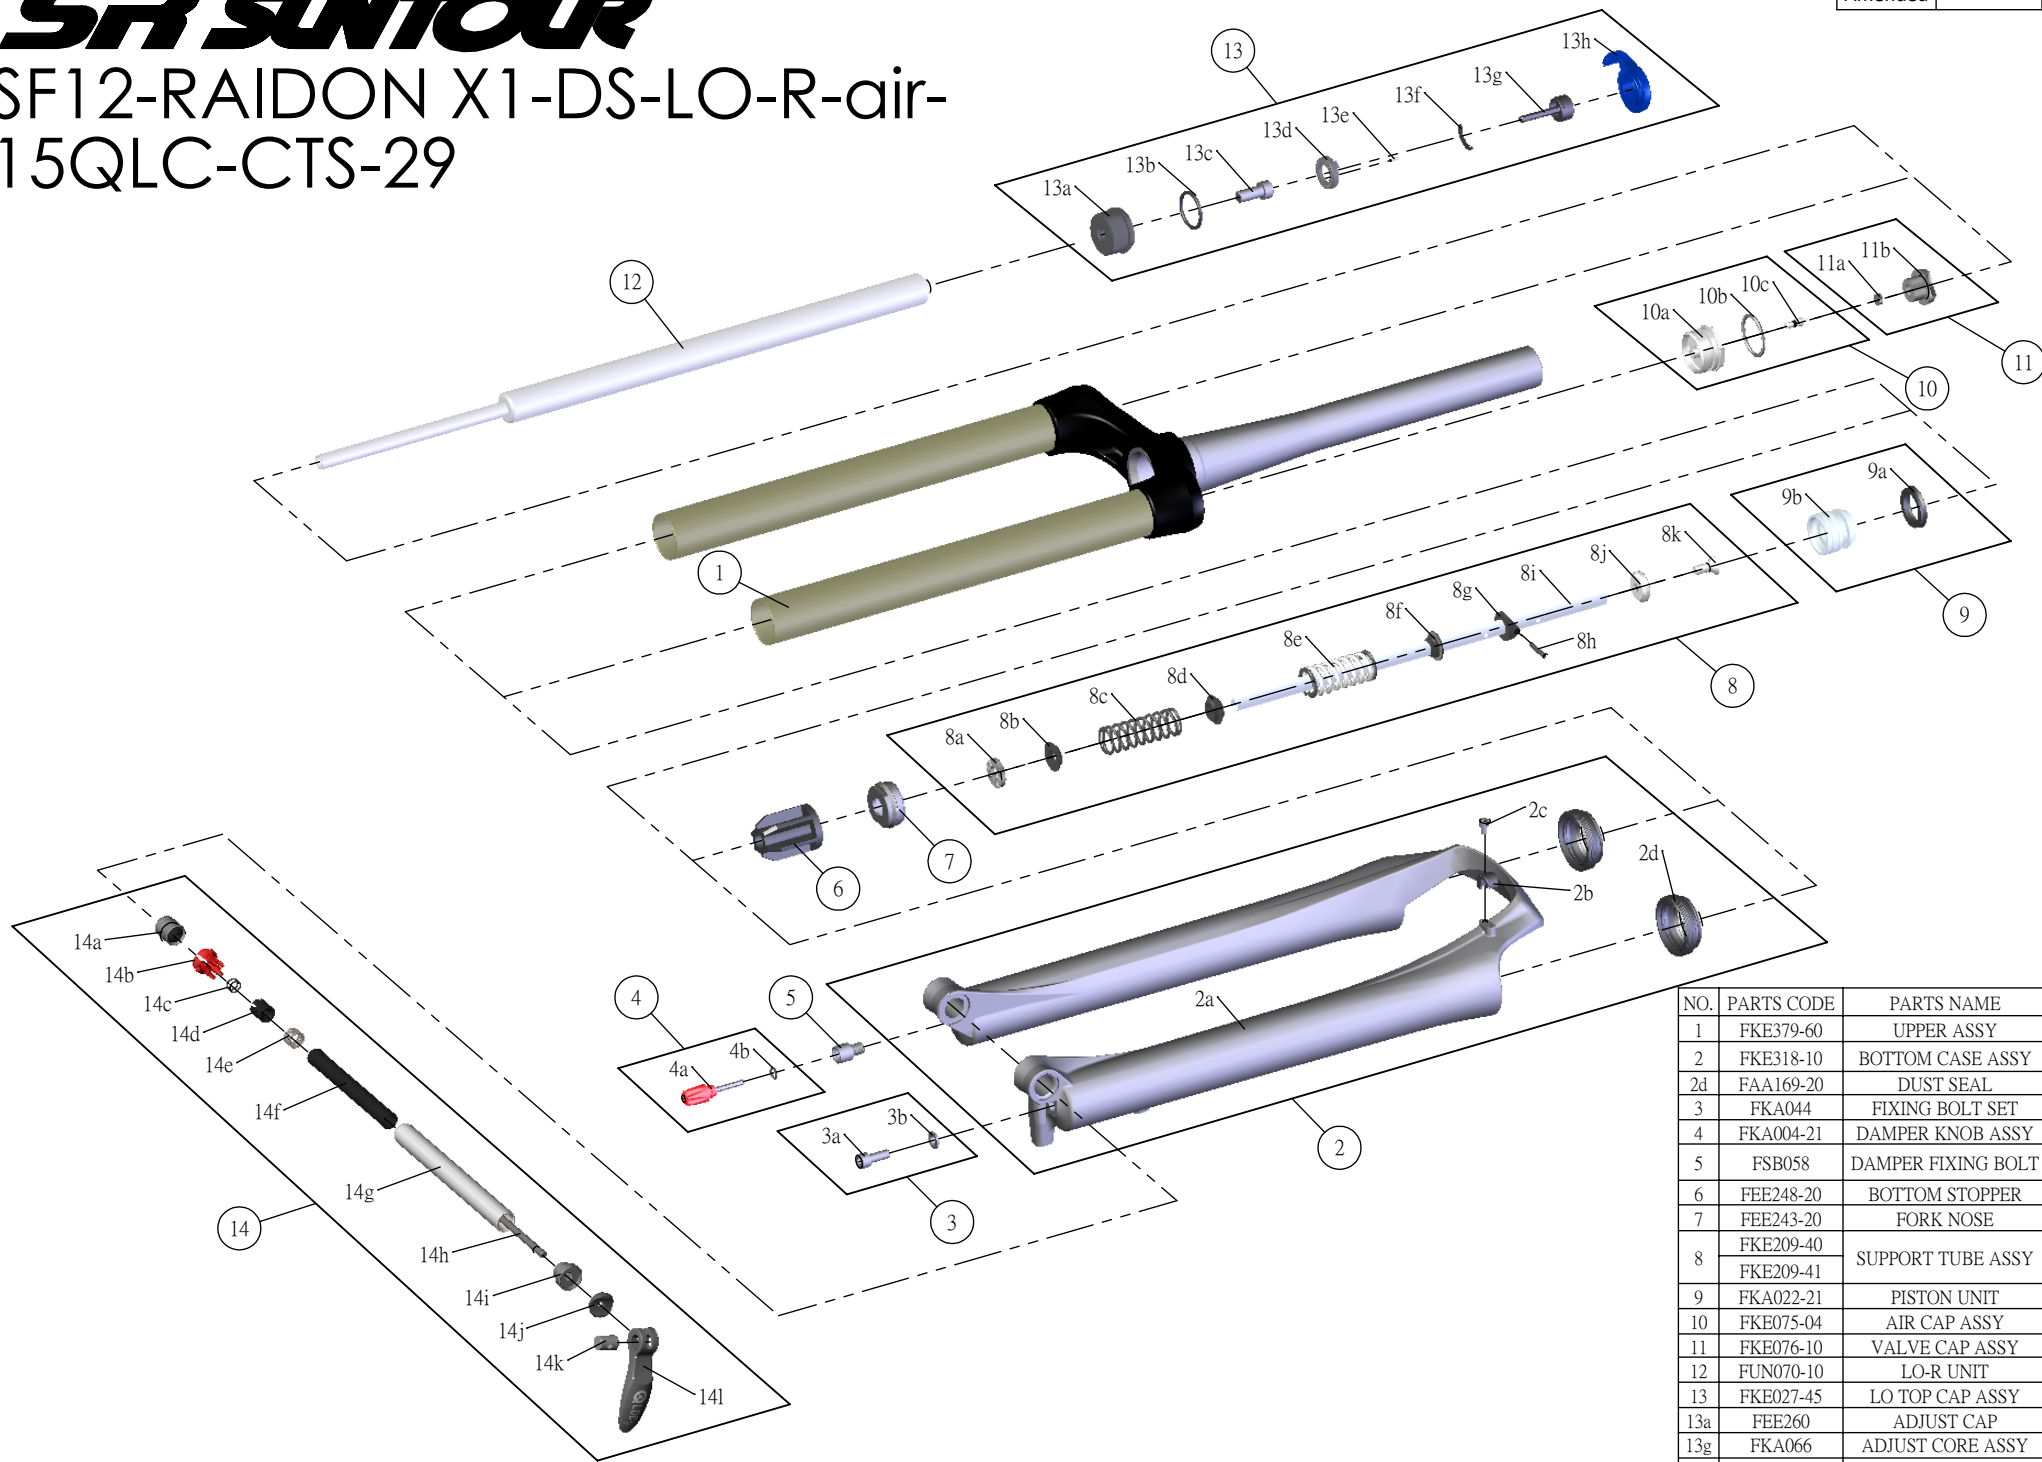

# SR SUNTOUR

## SF12-RAIDON X1-DS-LO-R-air-15QLC-CTS-29

Date	2013.07.23	Version	1
Amended			

NO.	PARTS CODE	PARTS NAME	100	120	QT
1	FKE379-60	UPPER ASSY	*	*	1
2	FKE318-10	BOTTOM CASE ASSY	*	*	1
2d	FAA169-20	DUST SEAL	*	*	2
3	FKA044	FIXING BOLT SET	*	*	1
4	FKA004-21	DAMPER KNOB ASSY	*	*	1
5	FSB058	DAMPER FIXING BOLT	*	*	1
6	FEE248-20	BOTTOM STOPPER	*	*	1
7	FEE243-20	FORK NOSE	*	*	1
8	FKE209-40	SUPPORT TUBE ASSY		*	1
	FKE209-41		*		1
9	FKA022-21	PISTON UNIT	*	*	1
10	FKE075-04	AIR CAP ASSY	*	*	1
11	FKE076-10	VALVE CAP ASSY	*	*	1
12	FUN070-10	LO-R UNIT	*	*	1
13	FKE027-45	LO TOP CAP ASSY	*	*	1
13a	FEE260	ADJUST CAP	*	*	1
13g	FKA066	ADJUST CORE ASSY	*	*	1
13h	FEE938	LOCKOUT KNOB	*	*	1
14	FKA069-00	QLC15 AXLE SET	*	*	1