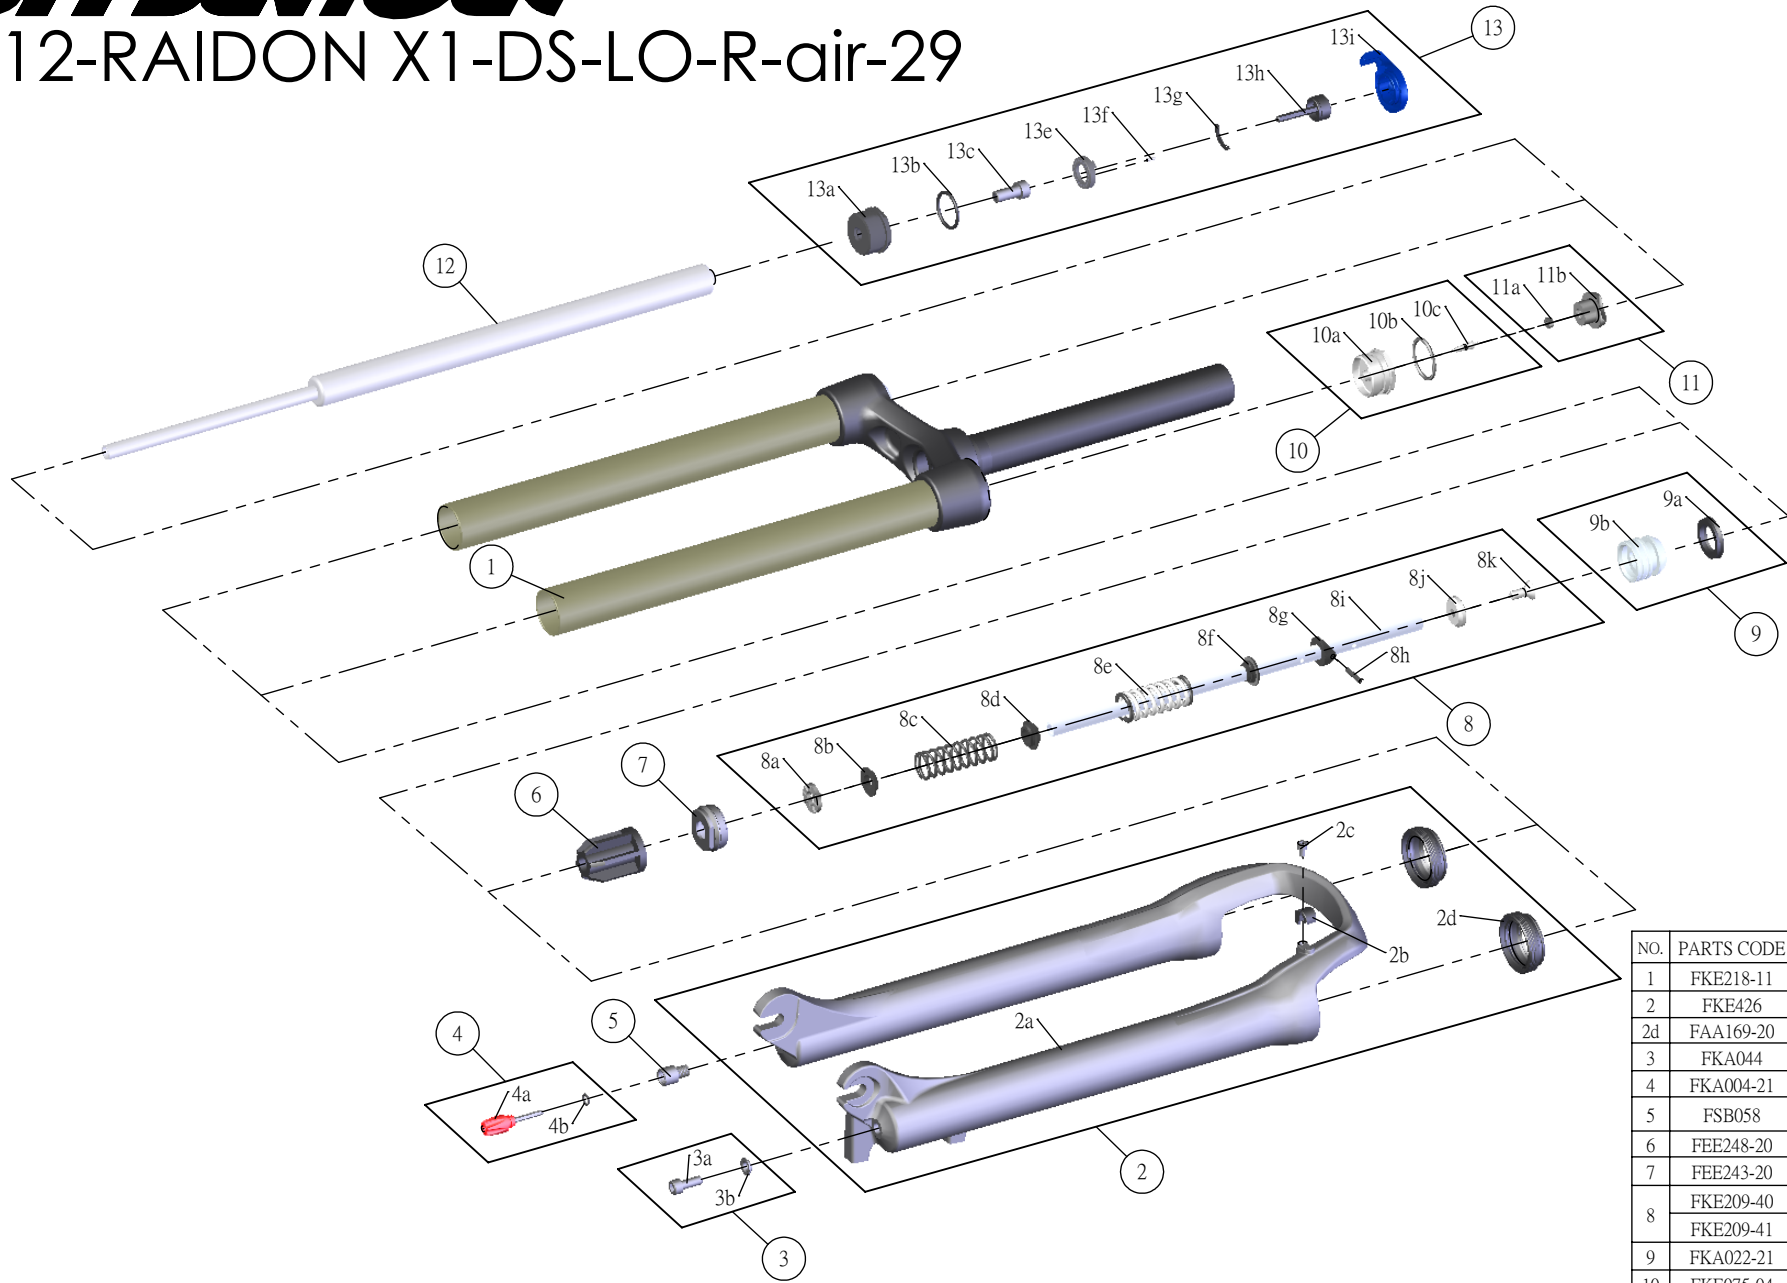

SF SUNTOUR

SF12-RAIDON X1-DS-LO-R-air-29

Date	2013.07.23	Version	1
Amended			

NO.	PARTS CODE	PARTS NAME	100	120	QT
1	FKE218-11	UPPER ASSY	*	*	1
2	FKE426	BOTTOM CASE ASSY	*	*	1
2d	FAA169-20	DUST SEAL	*	*	2
3	FKA044	FIXING BOLT SET	*	*	1
4	FKA004-21	DAMPER KNOB ASSY	*	*	1
5	FSB058	DAMPER FIXING BOLT	*	*	1
6	FEE248-20	BOTTOM STOPPER	*	*	1
7	FEE243-20	FORK NOSE	*	*	1
8	FKE209-40	SUPPORT TUBE ASSY		*	1
	FKE209-41		*		1
9	FKA022-21	PISTON UNIT	*	*	1
10	FKE075-04	AIR CAP ASSY	*	*	1
11	FKE076-10	VALVE CAP ASSY	*	*	1
12	FUN070-10	LO-R UNIT	*	*	1
13	FKE027-45	LO TOP CAP ASSY	*	*	1
13a	FEE260	ADJUST CAP	*	*	1
13g	FKA066	ADJUST CORE ASSY	*	*	1
13h	FEE938	LOCKOUT KNOB	*	*	1