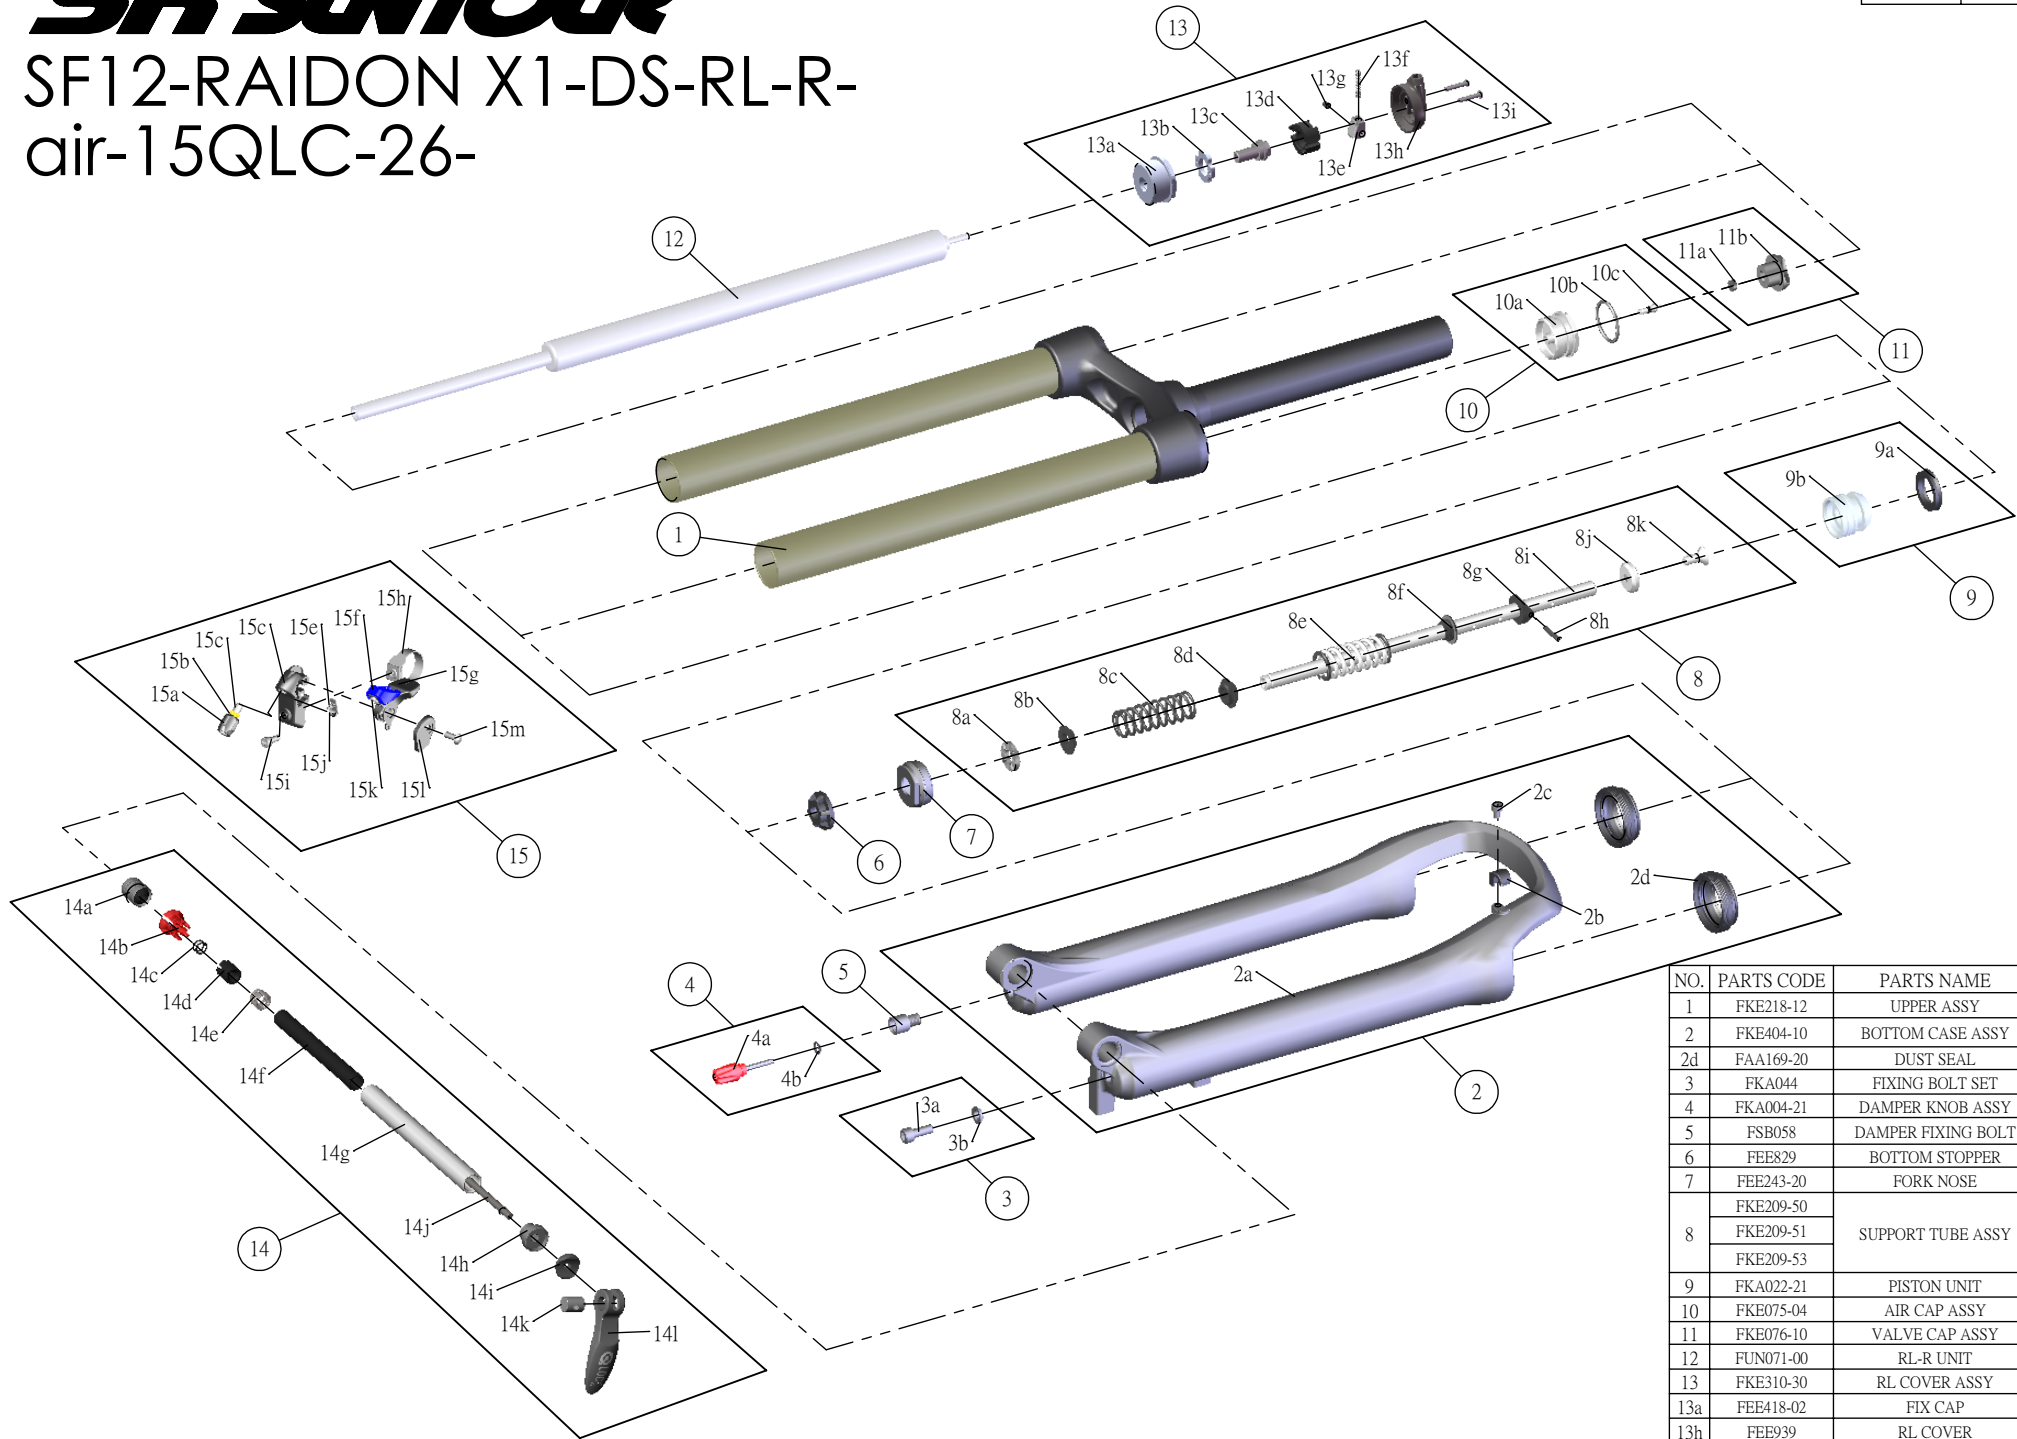

SR SUNTOUR

SF12-RAIDON X1-DS-RL-R- air-15QLC-26-

Date	2013.07.23	Version	1
Amended			

NO.	PARTS CODE	PARTS NAME	100	120	140	QT
1	FKE218-12	UPPER ASSY	*	*	*	1
2	FKE404-10	BOTTOM CASE ASSY	*	*	*	1
2d	FAA169-20	DUST SEAL	*	*	*	2
3	FKA044	FIXING BOLT SET	*	*	*	1
4	FKA004-21	DAMPER KNOB ASSY	*	*	*	1
5	FSB058	DAMPER FIXING BOLT	*	*	*	1
6	FEE829	BOTTOM STOPPER	*	*	*	1
7	FEE243-20	FORK NOSE	*	*	*	1
8	FKE209-50	SUPPORT TUBE ASSY		*		1
	FKE209-51		*		1	
	FKE209-53				*	1
9	FKA022-21	PISTON UNIT	*	*	*	1
10	FKE075-04	AIR CAP ASSY	*	*	*	1
11	FKE076-10	VALVE CAP ASSY	*	*	*	1
12	FUN071-00	RL-R UNIT	*	*	*	1
13	FKE310-30	RL COVER ASSY	*	*	*	1
13a	FEE418-02	FIX CAP	*	*	*	1
13h	FEE939	RL COVER	*	*	*	1
14	FKA069-00	QLC15 AXLE SET	*	*	*	1
15	SL9SC-RLO	REMOTE LEVER ASSY	*	*	*	1