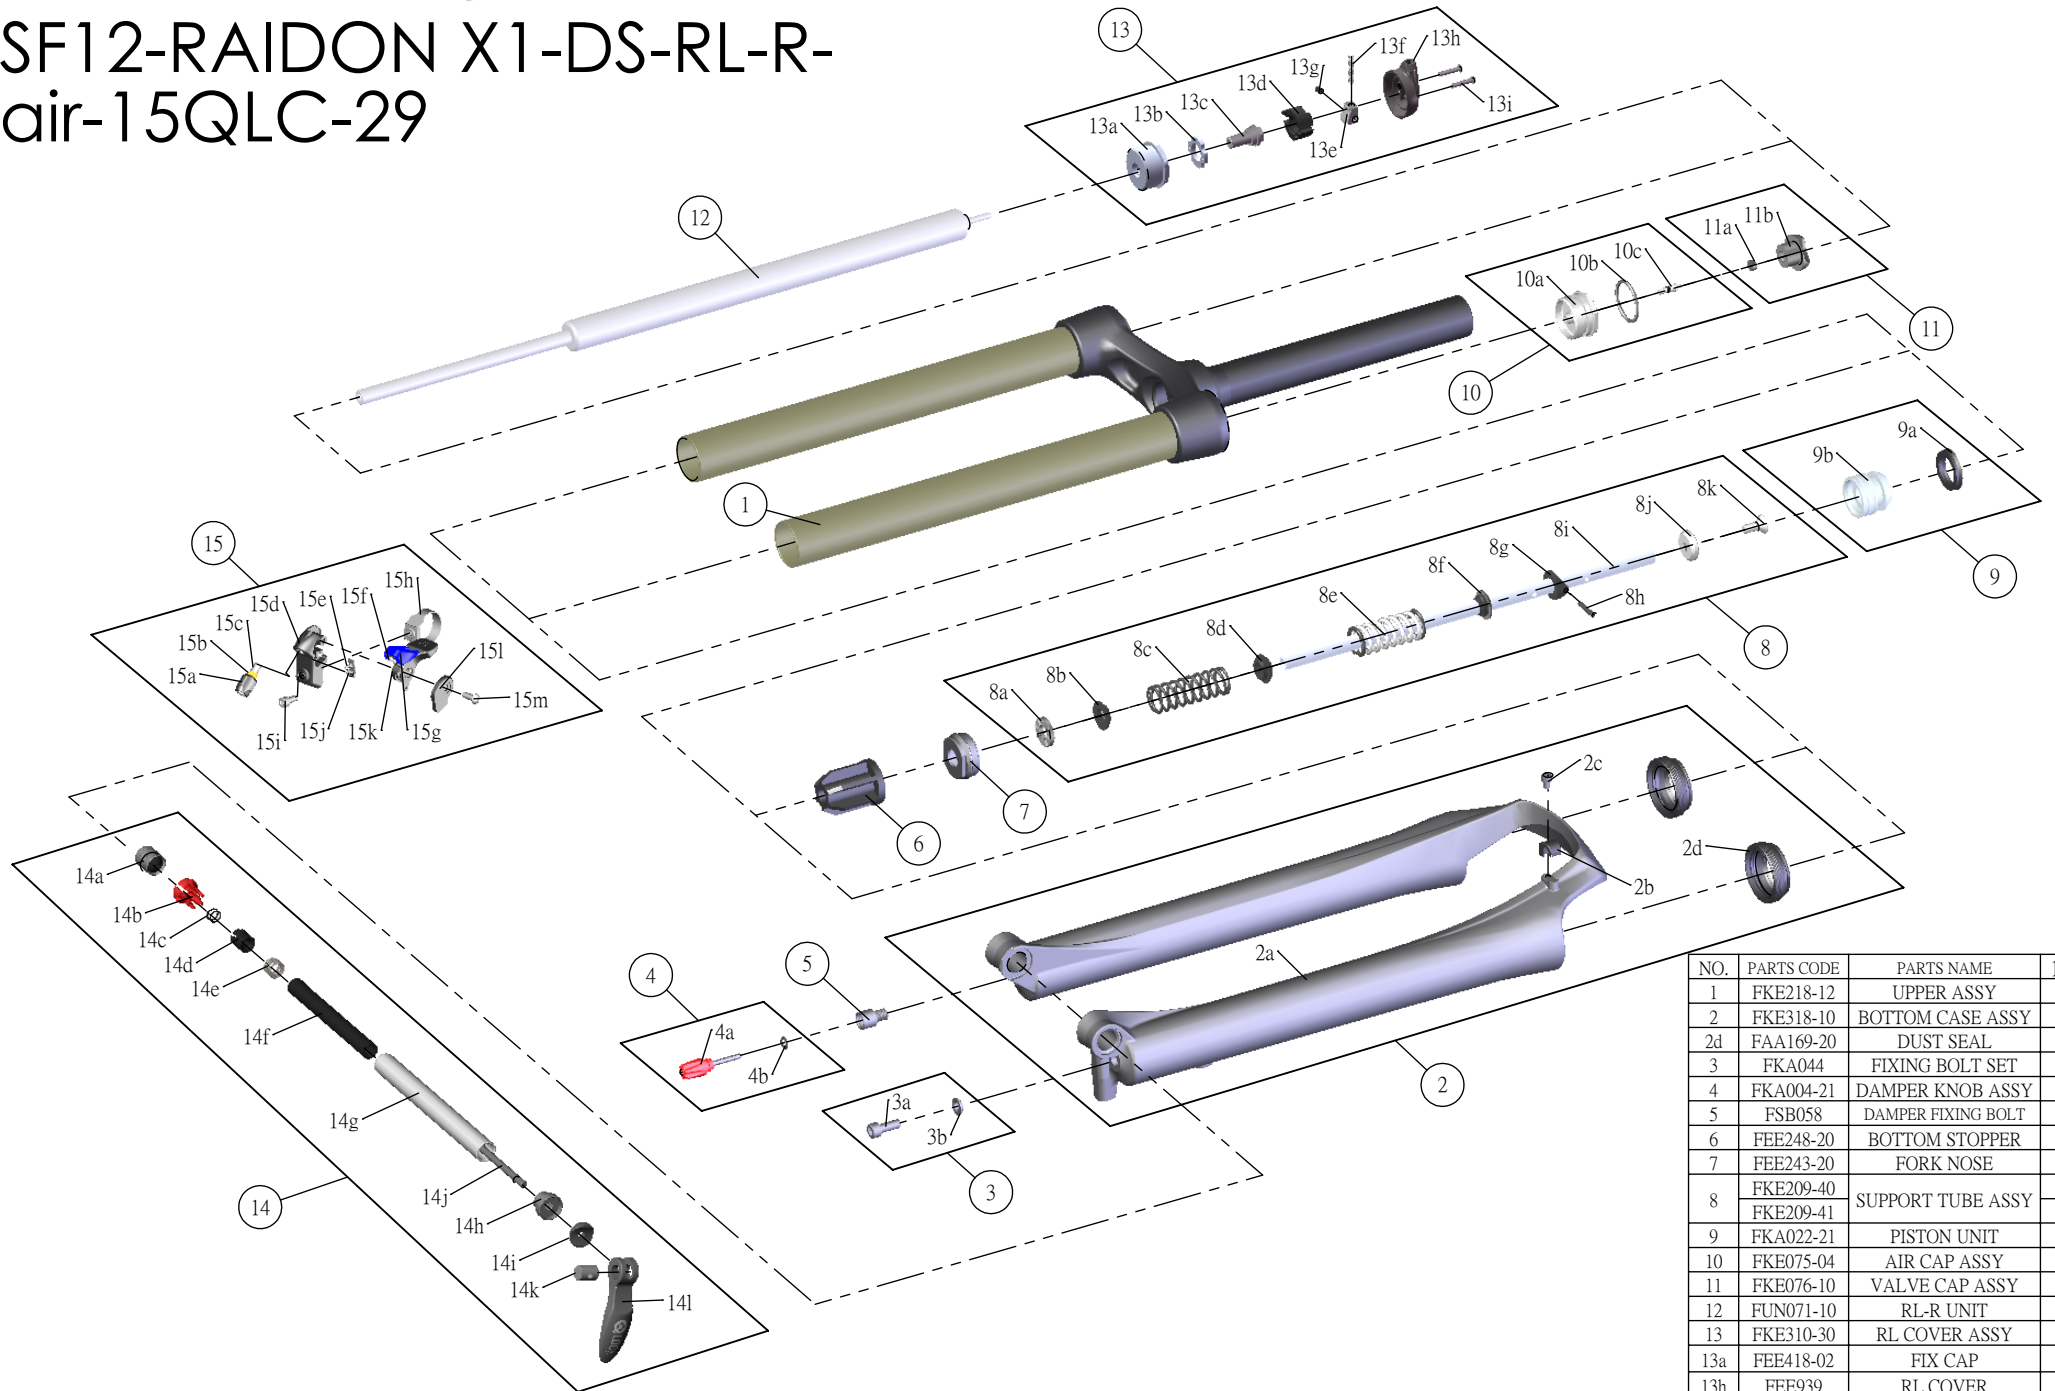

## SF12-RAIDON X1-DS-RL-R- air-15QLC-29

Date	2013.07.23	Version	1
Amended			

NO.	PARTS CODE	PARTS NAME	100	120	QT
1	FKE218-12	UPPER ASSY	*	*	1
2	FKE318-10	BOTTOM CASE ASSY	*	*	1
2d	FAA169-20	DUST SEAL	*	*	2
3	FKA044	FIXING BOLT SET	*	*	1
4	FKA004-21	DAMPER KNOB ASSY	*	*	1
5	FSB058	DAMPER FIXING BOLT	*	*	1
6	FEE248-20	BOTTOM STOPPER	*	*	1
7	FEE243-20	FORK NOSE	*	*	1
8	FKE209-40	SUPPORT TUBE ASSY		*	1
	FKE209-41		*		1
9	FKA022-21	PISTON UNIT	*	*	1
10	FKE075-04	AIR CAP ASSY	*	*	1
11	FKE076-10	VALVE CAP ASSY	*	*	1
12	FUN071-10	RL-R UNIT	*	*	1
13	FKE310-30	RL COVER ASSY	*	*	1
13a	FEE418-02	FIX CAP	*	*	1
13h	FEE939	RL COVER	*	*	1
14	FKA069-00	QLC15 AXLE SET	*	*	1
15	SL9SC-RLO	REMOTE LEVER ASSY	*	*	1