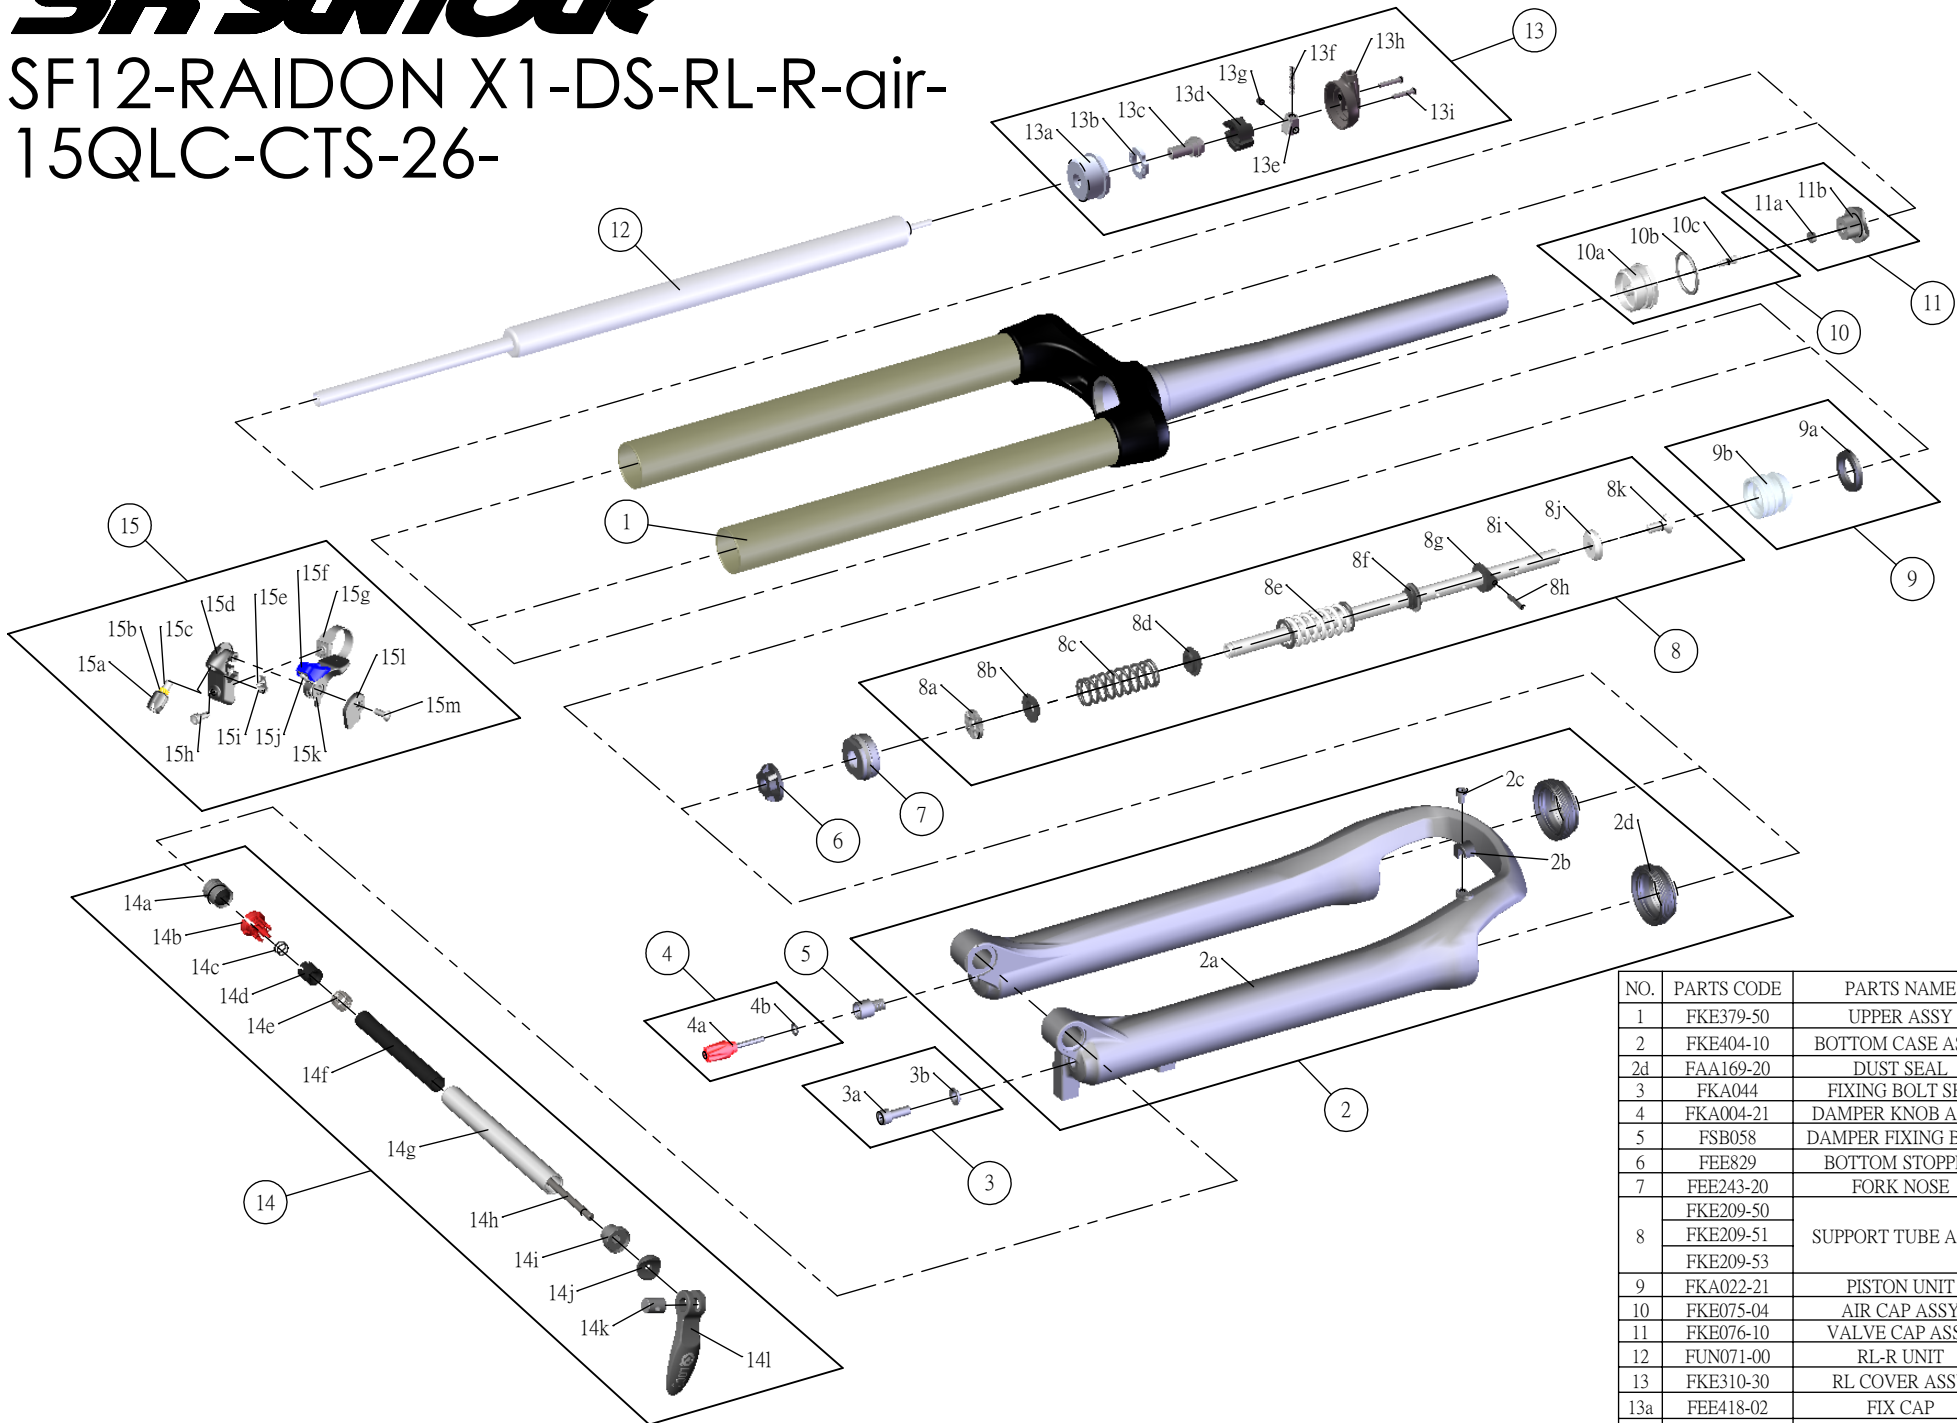

## SF12-RAIDON X1-DS-RL-R-air- 15QLC-CTS-26-

Date	2013.07.23	Version	1
Amended			

NO.	PARTS CODE	PARTS NAME	100	120	140	QT
1	FKE379-50	UPPER ASSY	*	*	*	1
2	FKE404-10	BOTTOM CASE ASSY	*	*	*	1
2d	FAA169-20	DUST SEAL	*	*	*	2
3	FKA044	FIXING BOLT SET	*	*	*	1
4	FKA004-21	DAMPER KNOB ASSY	*	*	*	1
5	FSB058	DAMPER FIXING BOLT	*	*	*	1
6	FEE829	BOTTOM STOPPER	*	*	*	1
7	FEE243-20	FORK NOSE	*	*	*	1
8	FKE209-50	SUPPORT TUBE ASSY		*		1
	FKE209-51		*		1	
	FKE209-53			*	1	
9	FKA022-21	PISTON UNIT	*	*	*	1
10	FKE075-04	AIR CAP ASSY	*	*	*	1
11	FKE076-10	VALVE CAP ASSY	*	*	*	1
12	FUN071-00	RL-R UNIT	*	*	*	1
13	FKE310-30	RL COVER ASSY	*	*	*	1
13a	FEE418-02	FIX CAP	*	*	*	1
13h	FEE939	RL COVER	*	*	*	1
14	FKA069-00	QLC15 AXLE SET	*	*	*	1
15	SL9SC-RLO	REMOTE LEVER ASSY	*	*	*	1