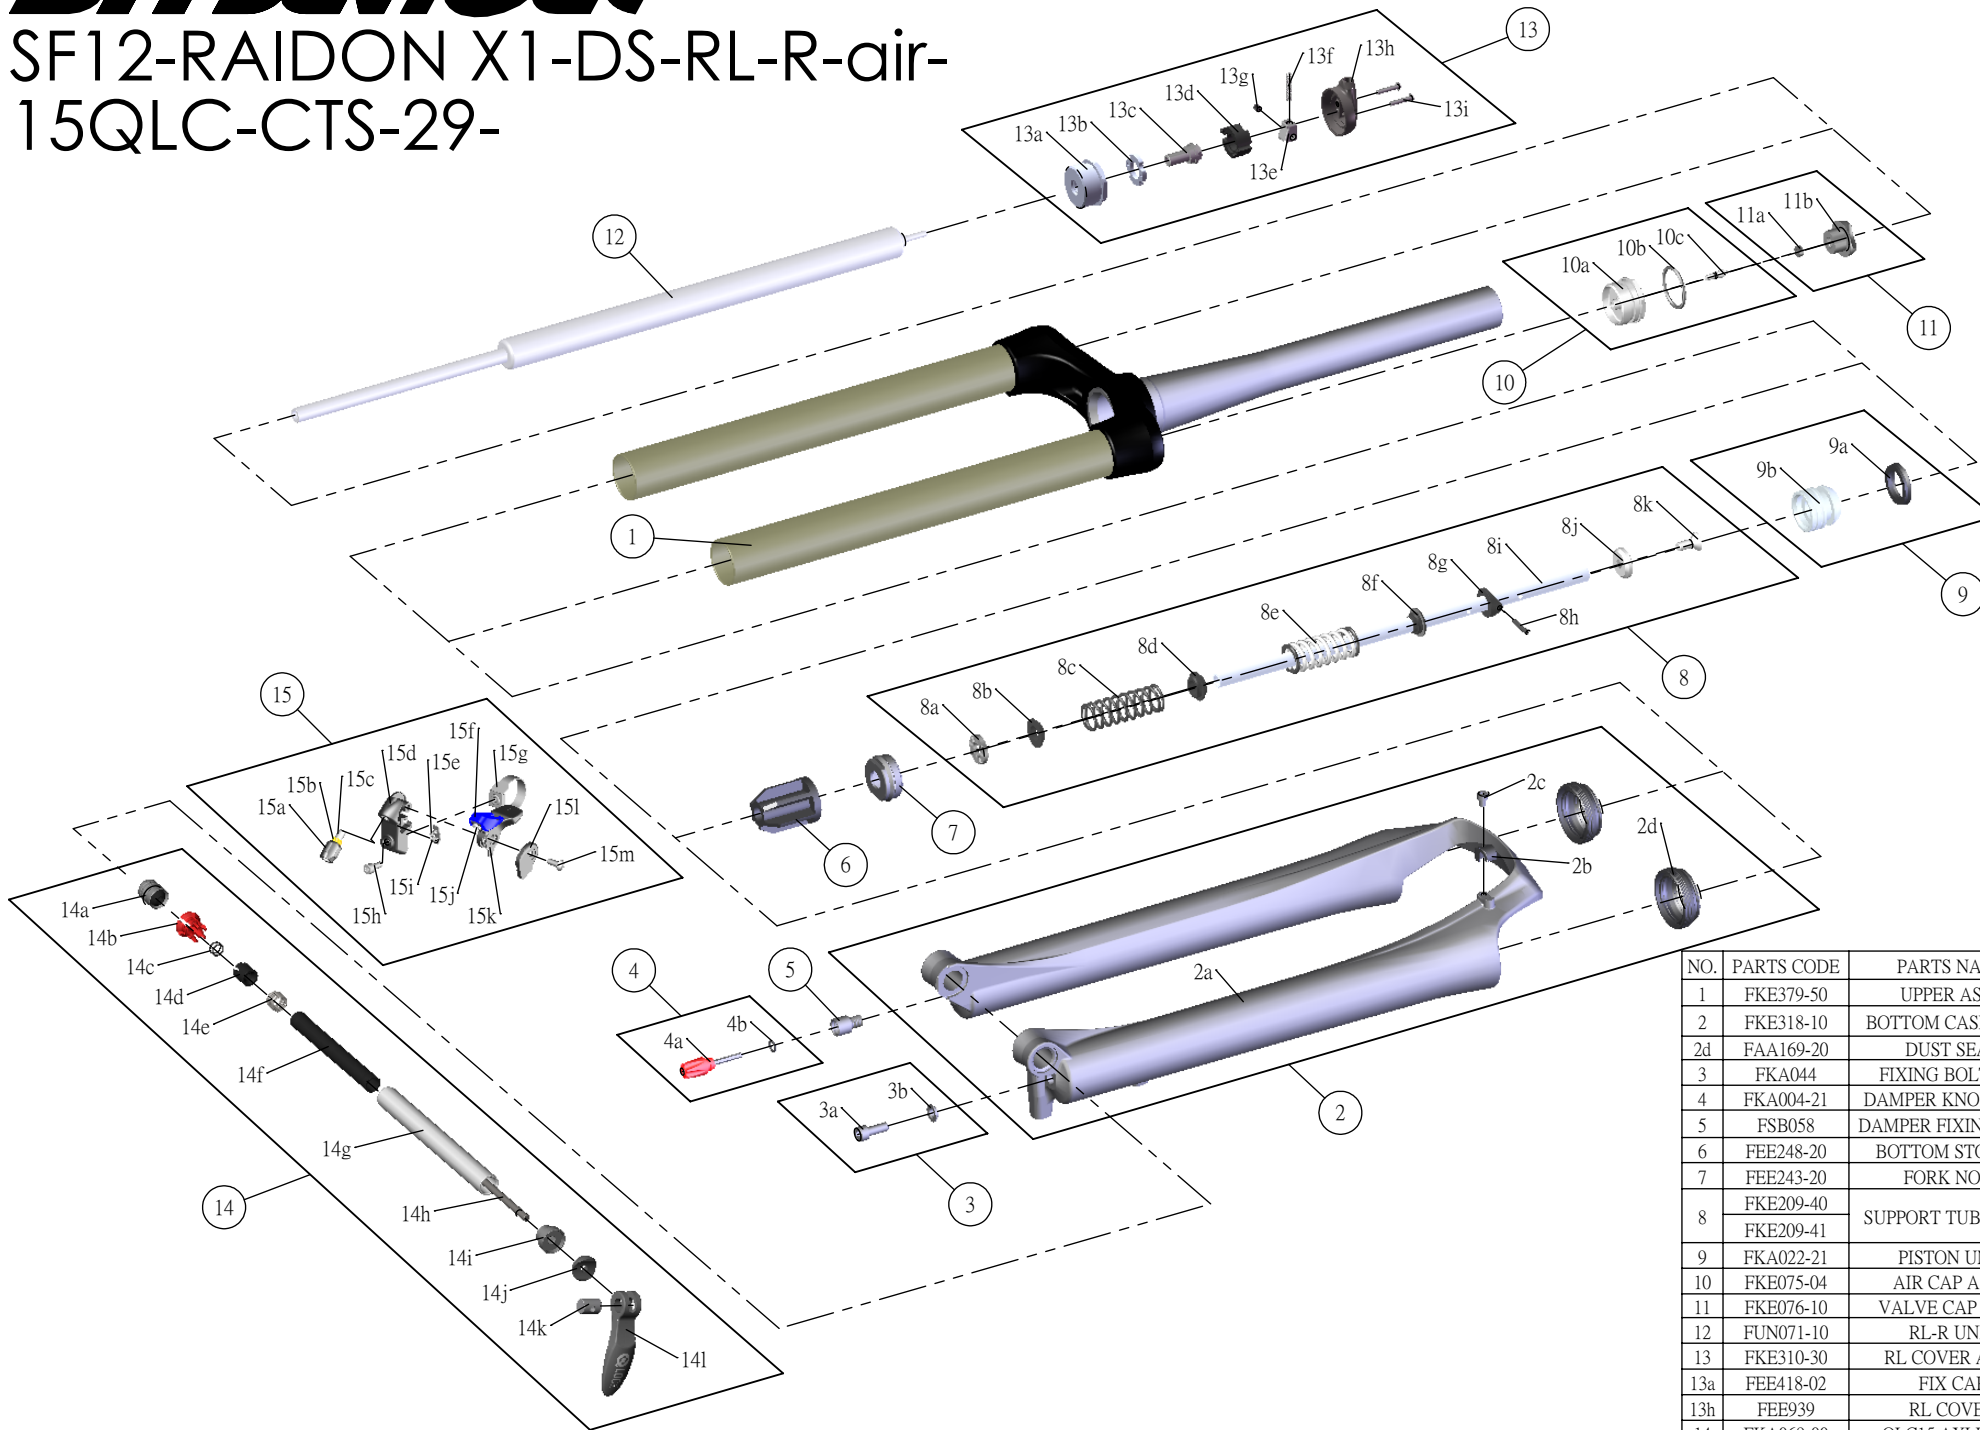

SUNTOUR

SF12-RAIDON X1-DS-RL-R-air- 15QLC-CTS-29-

Date	2013.07.23	Version	1
Amended			

NO.	PARTS CODE	PARTS NAME	100	120	QT
1	FKE379-50	UPPER ASSY	*	*	1
2	FKE318-10	BOTTOM CASE ASSY	*	*	1
2d	FAA169-20	DUST SEAL	*	*	2
3	FKA044	FIXING BOLT SET	*	*	1
4	FKA004-21	DAMPER KNOB ASSY	*	*	1
5	FSB058	DAMPER FIXING BOLT	*	*	1
6	FEE248-20	BOTTOM STOPPER	*	*	1
7	FEE243-20	FORK NOSE	*	*	1
8	FKE209-40	SUPPORT TUBE ASSY		*	1
	FKE209-41		*		1
9	FKA022-21	PISTON UNIT	*	*	1
10	FKE075-04	AIR CAP ASSY	*	*	1
11	FKE076-10	VALVE CAP ASSY	*	*	1
12	FUN071-10	RL-R UNIT	*	*	1
13	FKE310-30	RL COVER ASSY	*	*	1
13a	FEE418-02	FIX CAP	*	*	1
13h	FEE939	RL COVER	*	*	1
14	FKA069-00	QLC15 AXLE SET	*	*	1
15	SL9SC-RLO	REMOTE LEVER ASSY	*	*	1