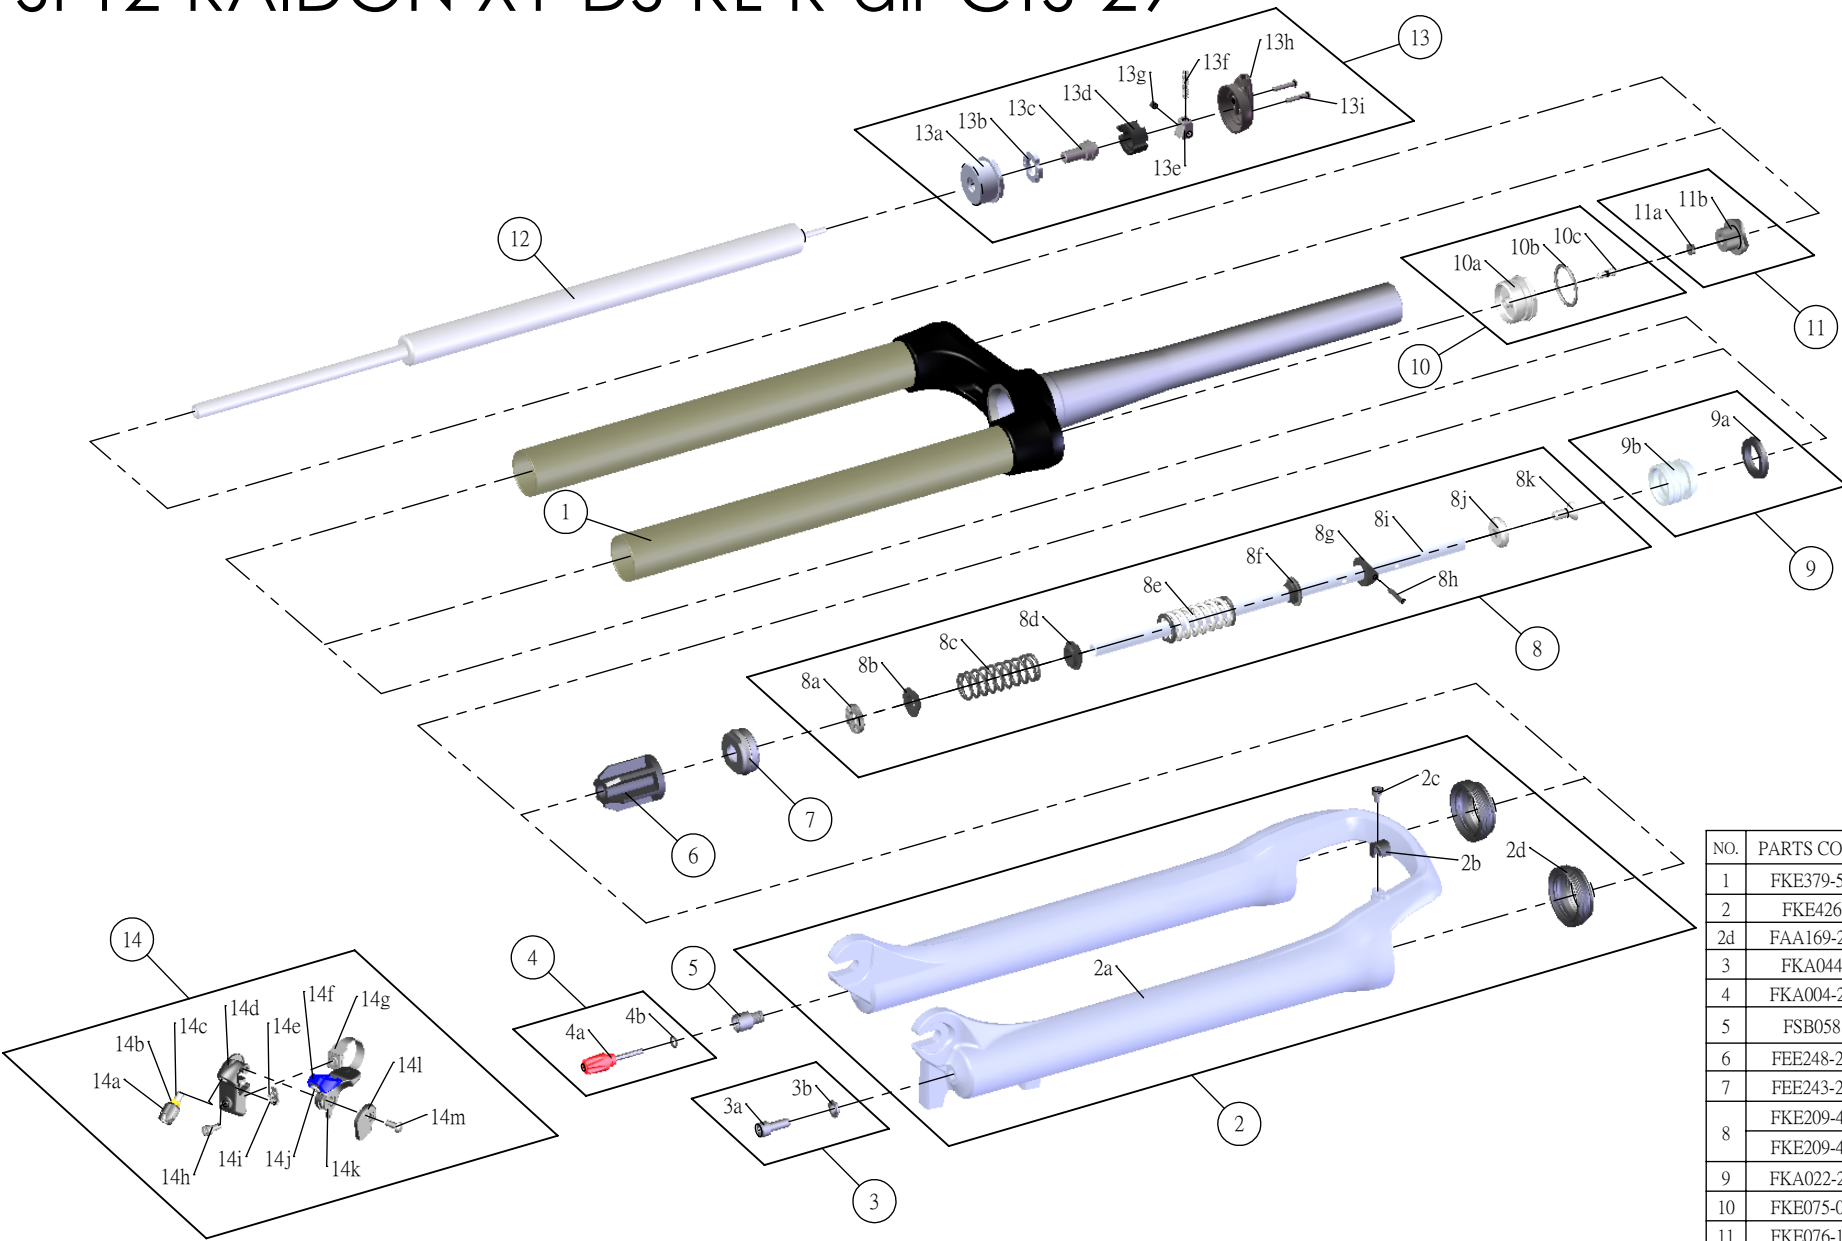

## SF12-RAIDON X1-DS-RL-R-air-CTS-29-

Date	2013.07.23	Version	1
Amended			

NO.	PARTS CODE	PARTS NAME	100	120	QT
1	FKE379-50	UPPER ASSY	*	*	1
2	FKE426	BOTTOM CASE ASSY	*	*	1
2d	FAA169-20	DUST SEAL	*	*	2
3	FKA044	FIXING BOLT SET	*	*	1
4	FKA004-21	DAMPER KNOB ASSY	*	*	1
5	FSB058	DAMPER FIXING BOLT	*	*	1
6	FEE248-20	BOTTOM STOPPER	*	*	1
7	FEE243-20	FORK NOSE	*	*	1
8	FKE209-40	SUPPORT TUBE ASSY		*	1
	FKE209-41		*		1
9	FKA022-21	PISTON UNIT	*	*	1
10	FKE075-04	AIR CAP ASSY	*	*	1
11	FKE076-10	VALVE CAP ASSY	*	*	1
12	FUN071-10	RL-R UNIT	*	*	1
13	FKE310-30	RL COVER ASSY	*	*	1
13a	FEE418-02	FIX CAP	*	*	1
13h	FEE939	RL COVER	*	*	1
14	SL9SC-RLO	REMOTE LEVER ASSY	*	*	1