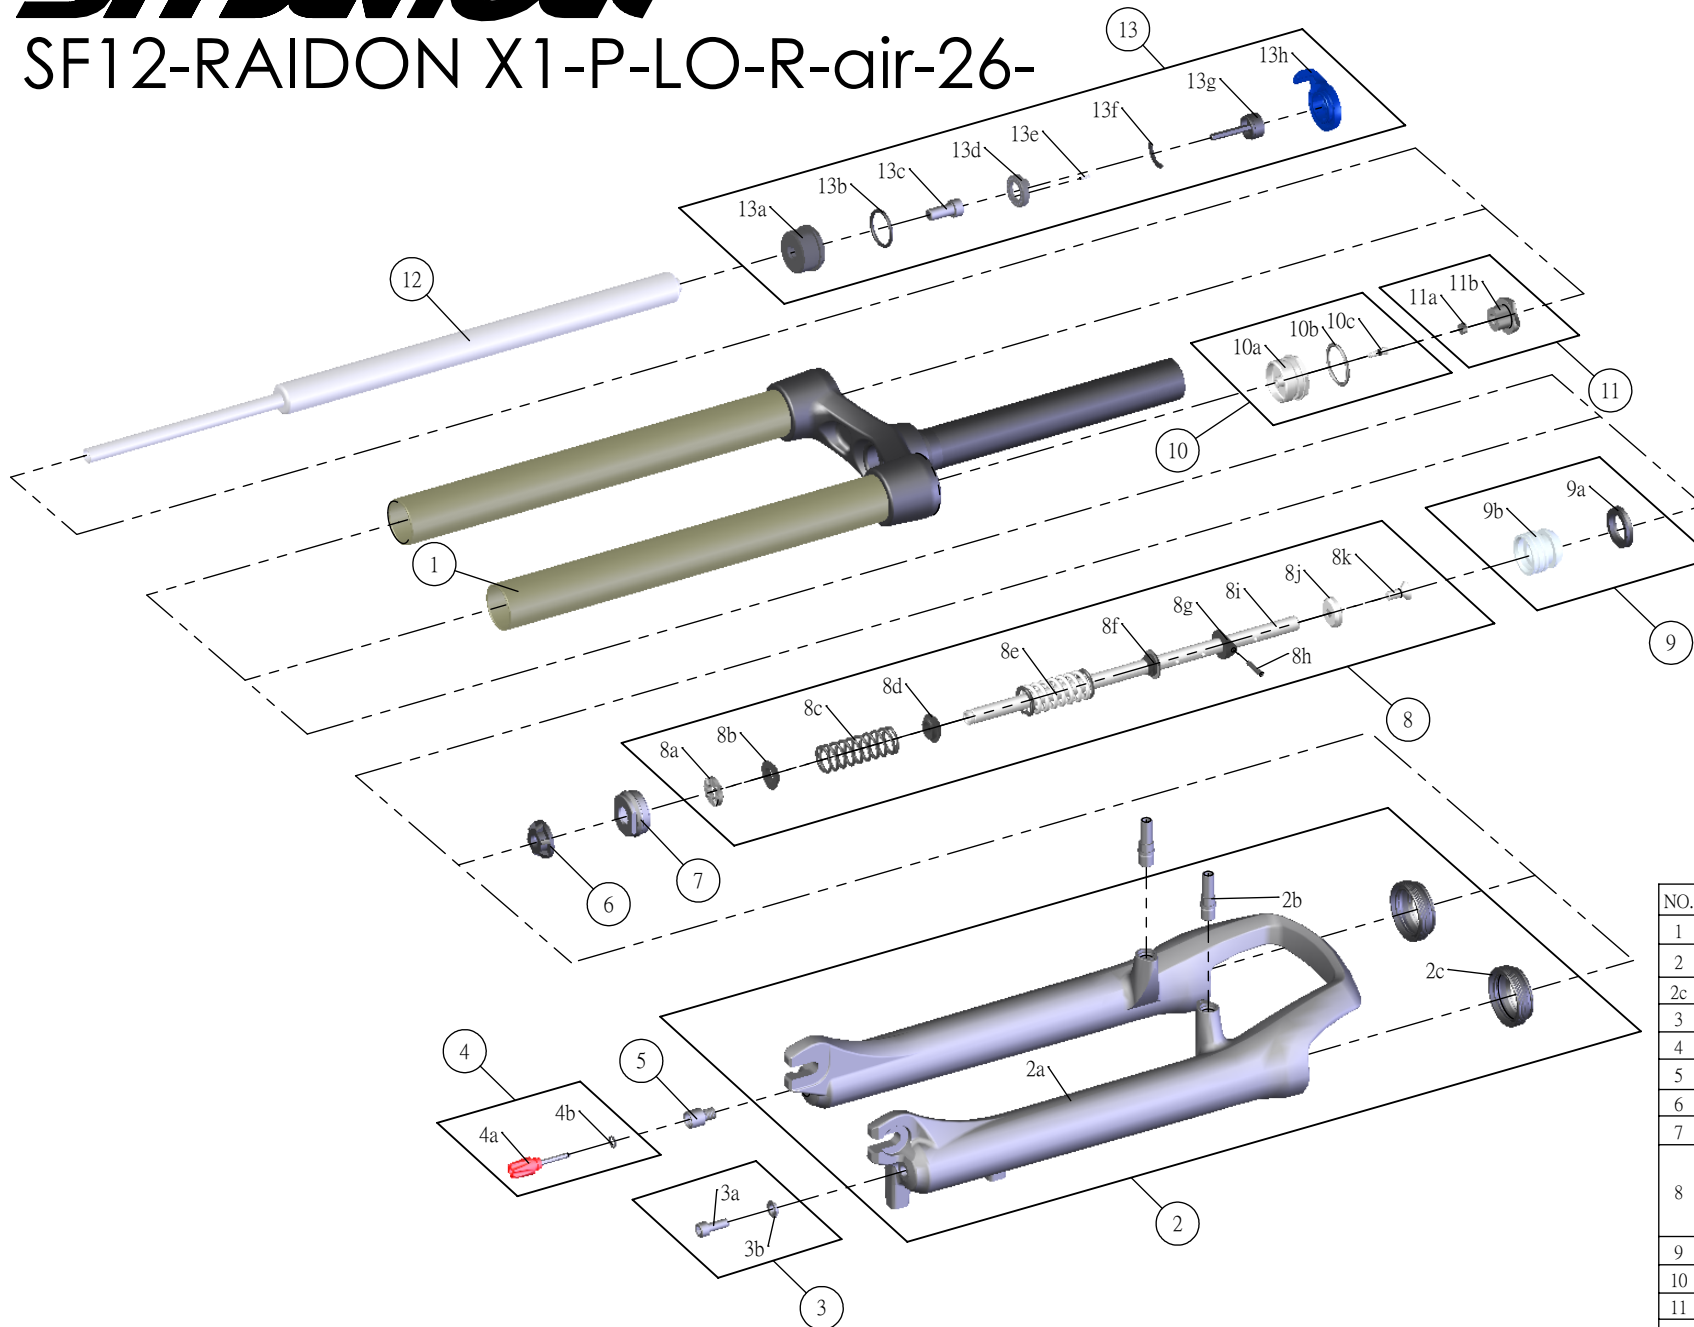

SUNTOUR

SF12-RAIDON X1-P-LO-R-air-26-

Date	2013.07.23	Version	1
Amended			

NO.	PARTS CODE	PARTS NAME	100	120	140	QT
1	FKE218-11	UPPER ASSY	*	*	*	1
2	FKE369-30	BOTTOM CASE ASSY	*	*	*	1
2c	FAA169-20	DUST SEAL	*	*	*	2
3	FKA044	FIXING BOLT SET	*	*	*	1
4	FKA004-21	DAMPER KNOB ASSY	*	*	*	1
5	FSB058	DAMPER FIXING BOLT	*	*	*	1
6	FEE829	BOTTOM STOPPER	*	*	*	1
7	FEE243-20	FORK NOSE	*	*	*	1
8	FKE209-50	SUPPORT TUBE ASSY		*		1
	FKE209-51		*		1	
	FKE209-53				*	1
9	FKA022-21	PISTON UNIT	*	*	*	1
10	FKE075-04	AIR CAP ASSY	*	*	*	1
11	FKE076-10	VALVE CAP ASSY	*	*	*	1
12	FUN070-00	LO-R UNIT	*	*	*	1
13	FKE027-45	LO TOP CAP ASSY	*	*	*	1
13a	FEE260	ADJUST CAP	*	*	*	1
13g	FKA066	ADJUST CORE ASSY	*	*	*	1
13h	FEE938	LOCKOUT KNOB	*	*	*	1