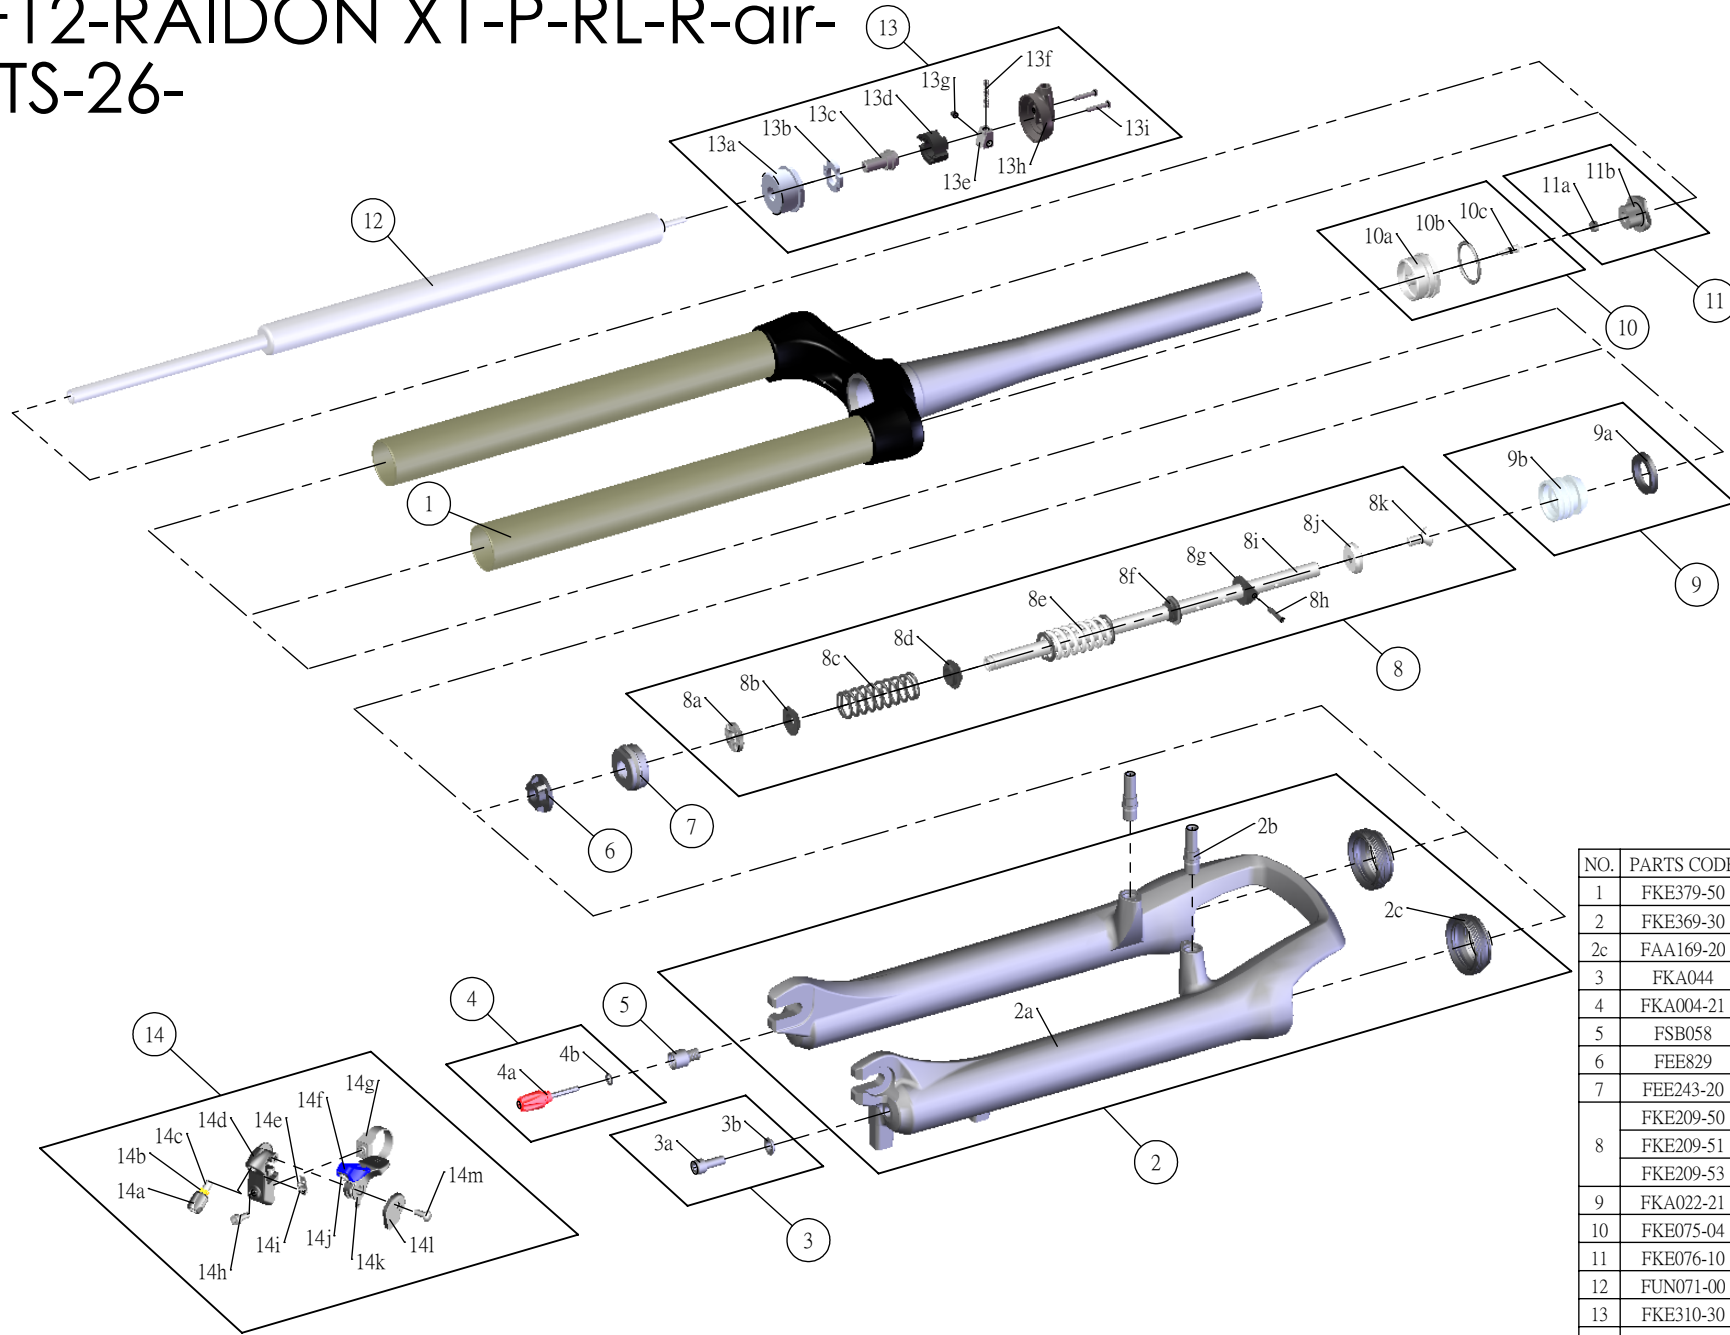

SR SUNTOUR

SF12-RAIDON X1-P-RL-R-air-CTS-26-

Date	2013.07.23	Version	1
Amended			

NO.	PARTS CODE	PARTS NAME	100	120	140	QT
1	FKE379-50	UPPER ASSY	*	*	*	1
2	FKE369-30	BOTTOM CASE ASSY	*	*	*	1
2c	FAA169-20	DUST SEAL	*	*	*	2
3	FKA044	FIXING BOLT SET	*	*	*	1
4	FKA004-21	DAMPER KNOB ASSY	*	*	*	1
5	FSB058	DAMPER FIXING BOLT	*	*	*	1
6	FEE829	BOTTOM STOPPER	*	*	*	1
7	FEE243-20	FORK NOSE	*	*	*	1
8	FKE209-50	SUPPORT TUBE ASSY	*	*	*	1
	FKE209-51		*	*	1	
	FKE209-53		*	*	1	
9	FKA022-21	PISTON UNIT	*	*	*	1
10	FKE075-04	AIR CAP ASSY	*	*	*	1
11	FKE076-10	VALVE CAP ASSY	*	*	*	1
12	FUN071-00	RL-R UNIT	*	*	*	1
13	FKE310-30	RL COVER ASSY	*	*	*	1
13a	FEE418-02	FIX CAP	*	*	*	1
13h	FEE939	RL COVER	*	*	*	1
14	SL9SC-RLO	REMOTE LEVER ASSY	*	*	*	1