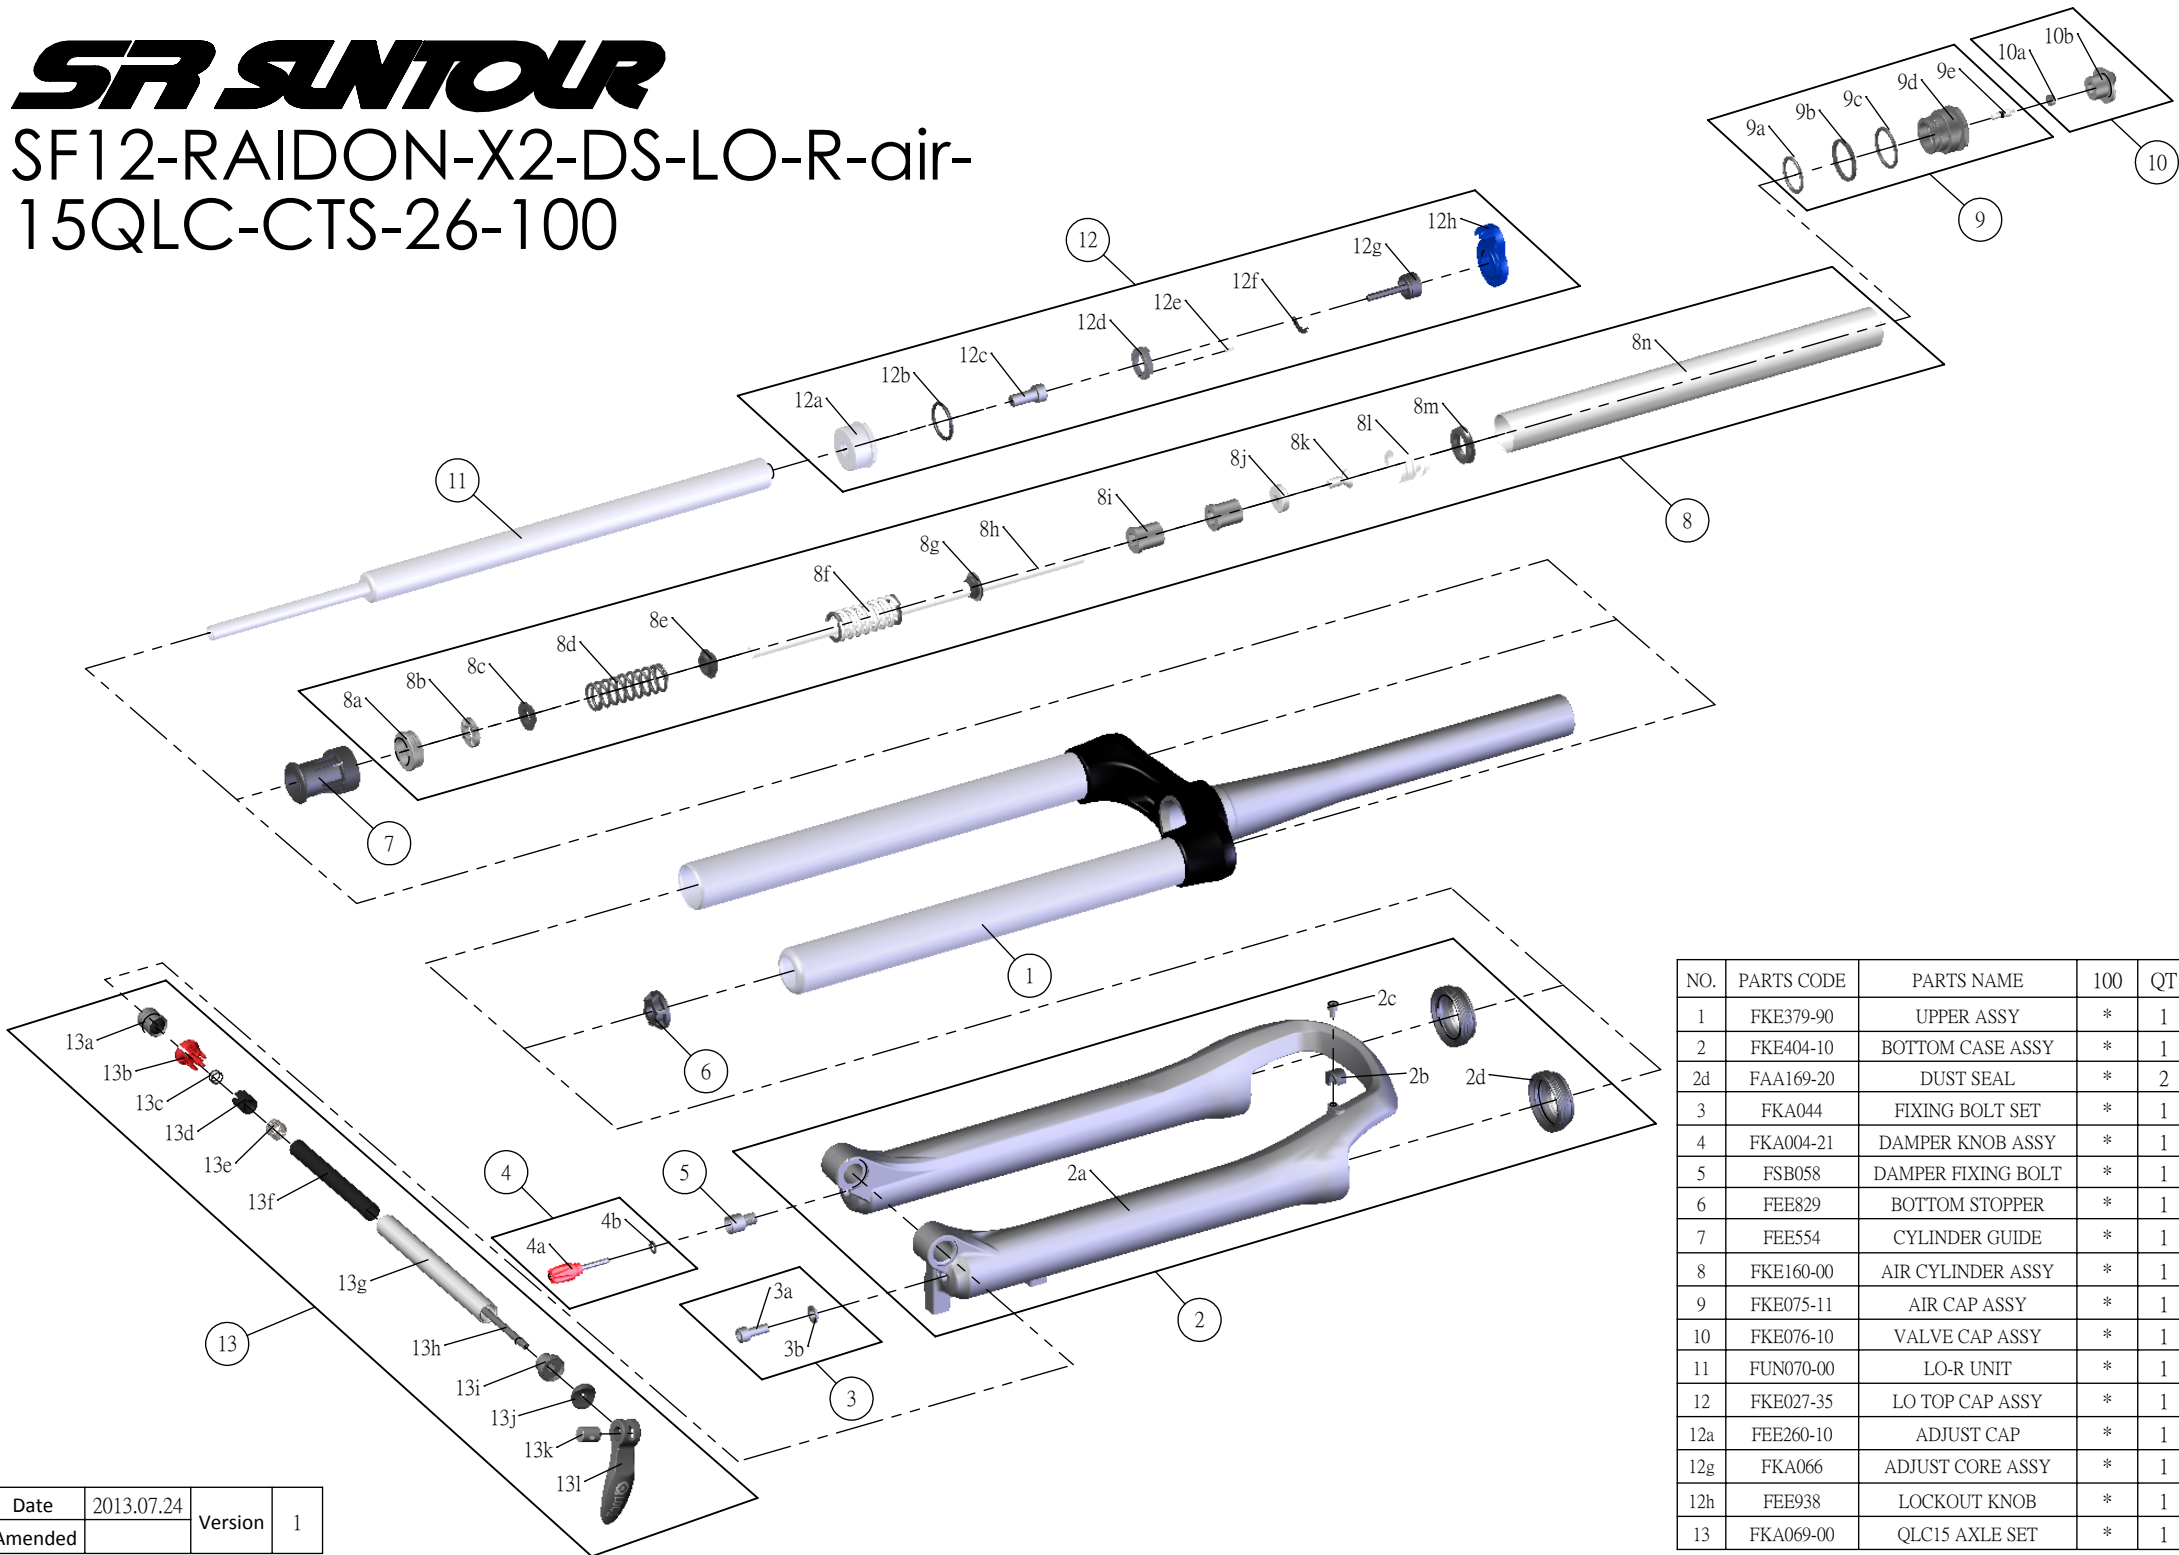

## SF12-RAIDON-X2-DS-LO-R-air-15QLC-CTS-26-100

NO.	PARTS CODE	PARTS NAME	100	QT
1	FKE379-90	UPPER ASSY	*	1
2	FKE404-10	BOTTOM CASE ASSY	*	1
2d	FAA169-20	DUST SEAL	*	2
3	FKA044	FIXING BOLT SET	*	1
4	FKA004-21	DAMPER KNOB ASSY	*	1
5	FSB058	DAMPER FIXING BOLT	*	1
6	FEE829	BOTTOM STOPPER	*	1
7	FEE554	CYLINDER GUIDE	*	1
8	FKE160-00	AIR CYLINDER ASSY	*	1
9	FKE075-11	AIR CAP ASSY	*	1
10	FKE076-10	VALVE CAP ASSY	*	1
11	FUN070-00	LO-R UNIT	*	1
12	FKE027-35	LO TOP CAP ASSY	*	1
12a	FEE260-10	ADJUST CAP	*	1
12g	FKA066	ADJUST CORE ASSY	*	1
12h	FEE938	LOCKOUT KNOB	*	1
13	FKA069-00	QLC15 AXLE SET	*	1