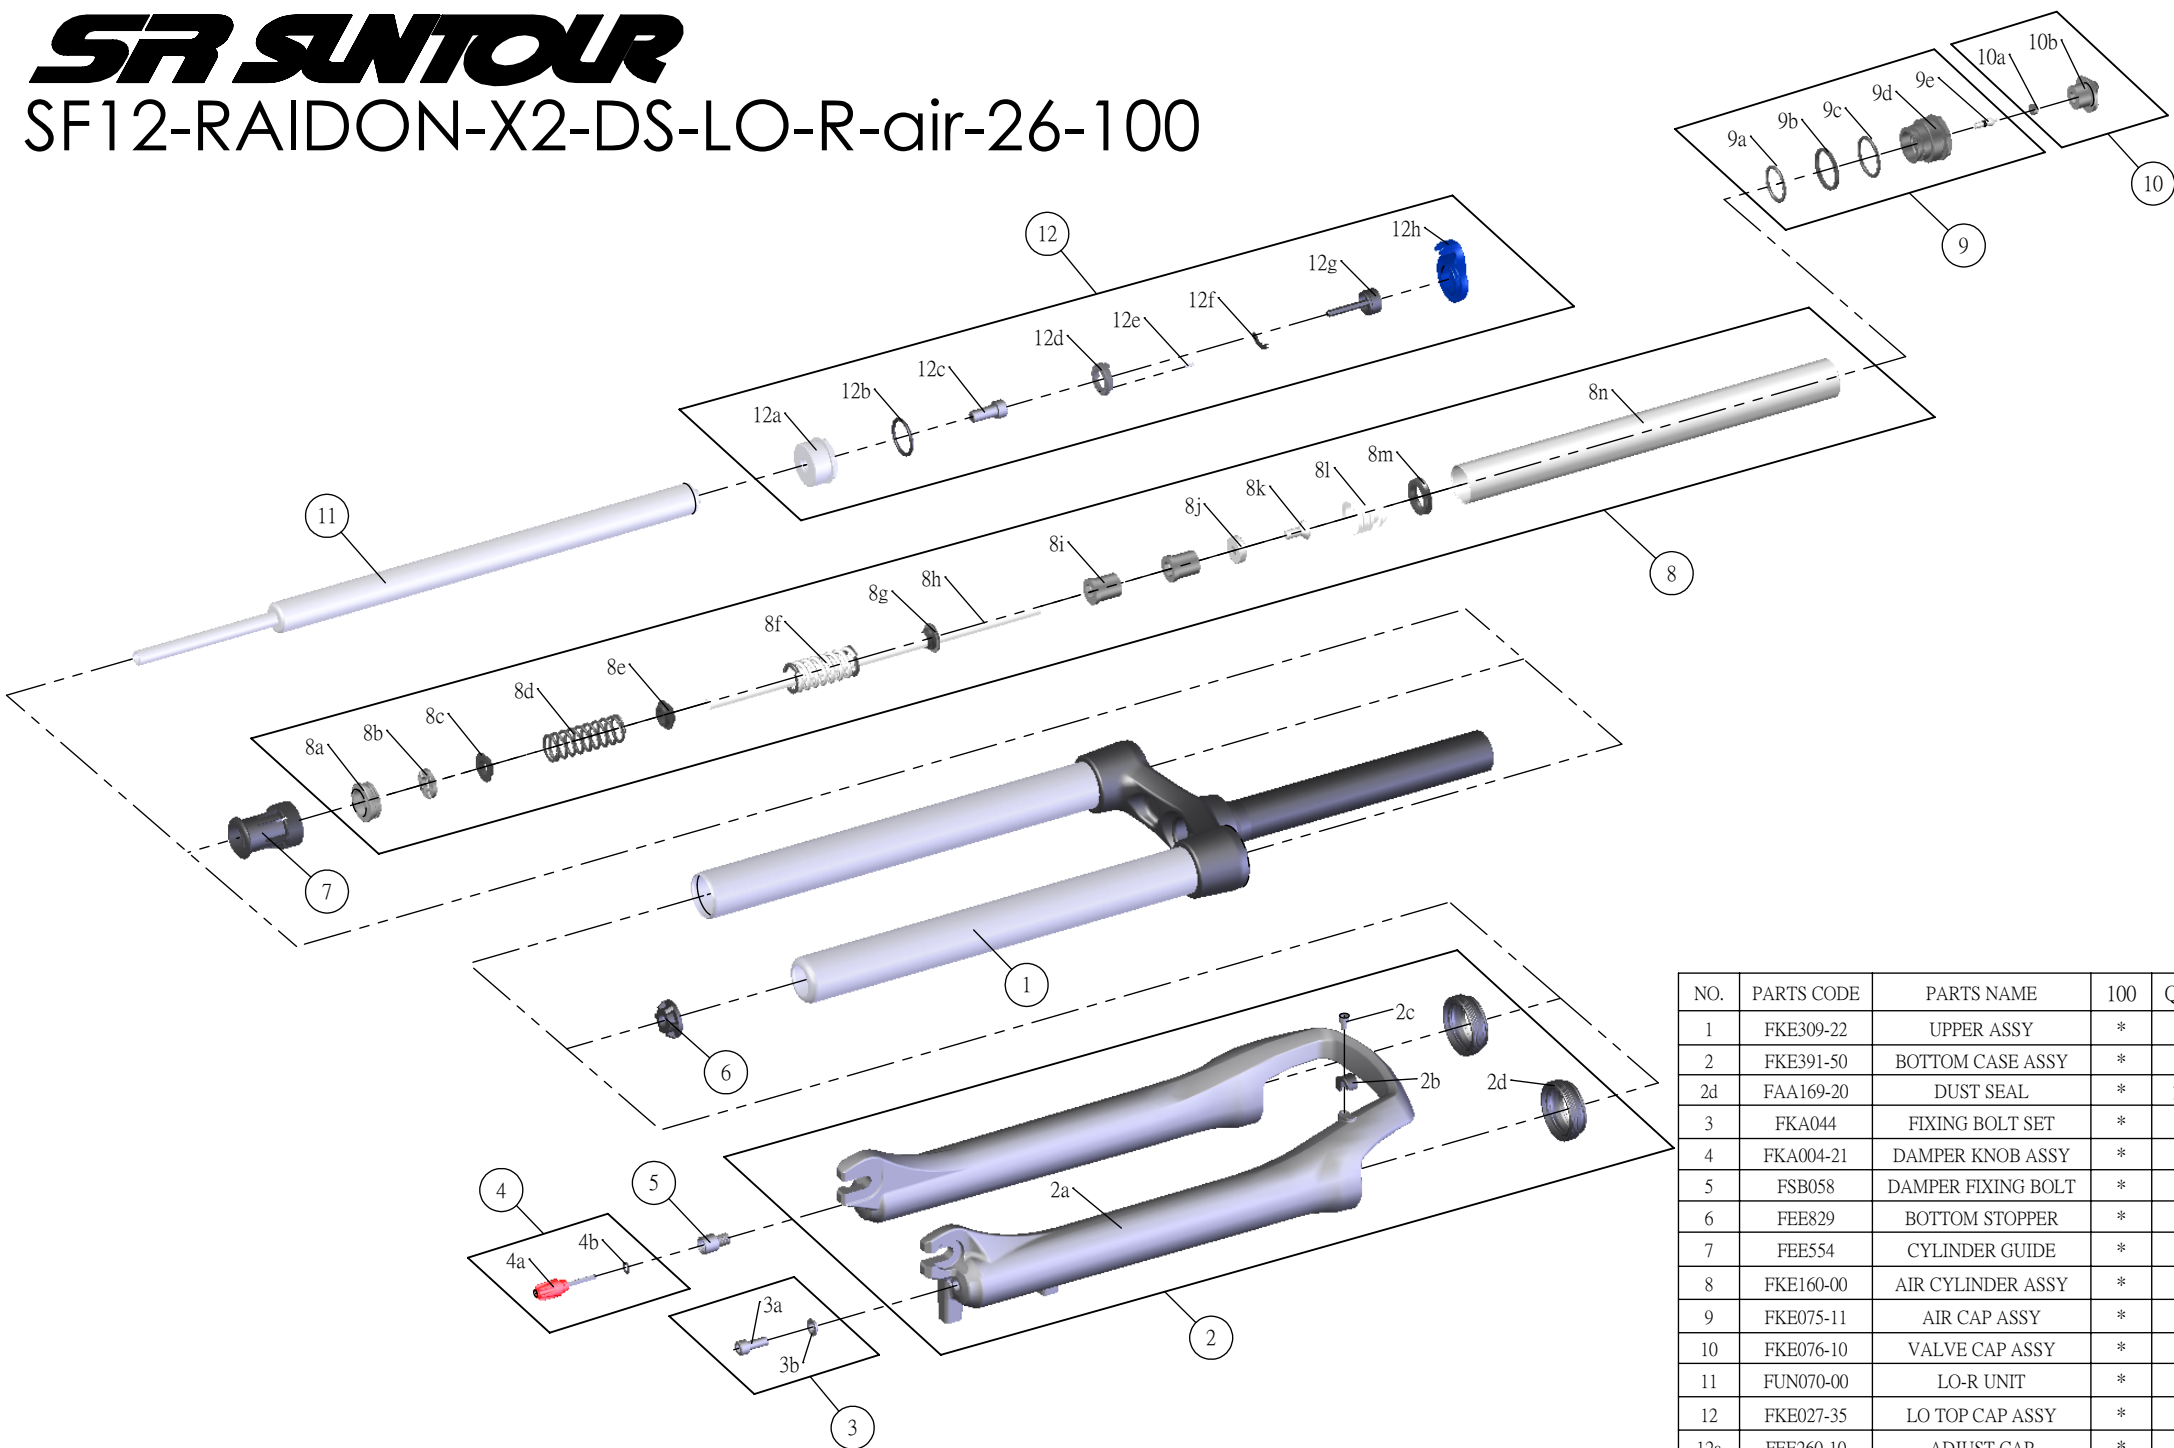

SUNTOUR

SF12-RAIDON-X2-DS-LO-R-air-26-100

NO.	PARTS CODE	PARTS NAME	100	QT
1	FKE309-22	UPPER ASSY	*	1
2	FKE391-50	BOTTOM CASE ASSY	*	1
2d	FAA169-20	DUST SEAL	*	2
3	FKA044	FIXING BOLT SET	*	1
4	FKA004-21	DAMPER KNOB ASSY	*	1
5	FSB058	DAMPER FIXING BOLT	*	1
6	FEE829	BOTTOM STOPPER	*	1
7	FEE554	CYLINDER GUIDE	*	1
8	FKE160-00	AIR CYLINDER ASSY	*	1
9	FKE075-11	AIR CAP ASSY	*	1
10	FKE076-10	VALVE CAP ASSY	*	1
11	FUN070-00	LO-R UNIT	*	1
12	FKE027-35	LO TOP CAP ASSY	*	1
12a	FEE260-10	ADJUST CAP	*	1
12g	FKA066	ADJUST CORE ASSY	*	1
12h	FEE938	LOCKOUT KNOB	*	1