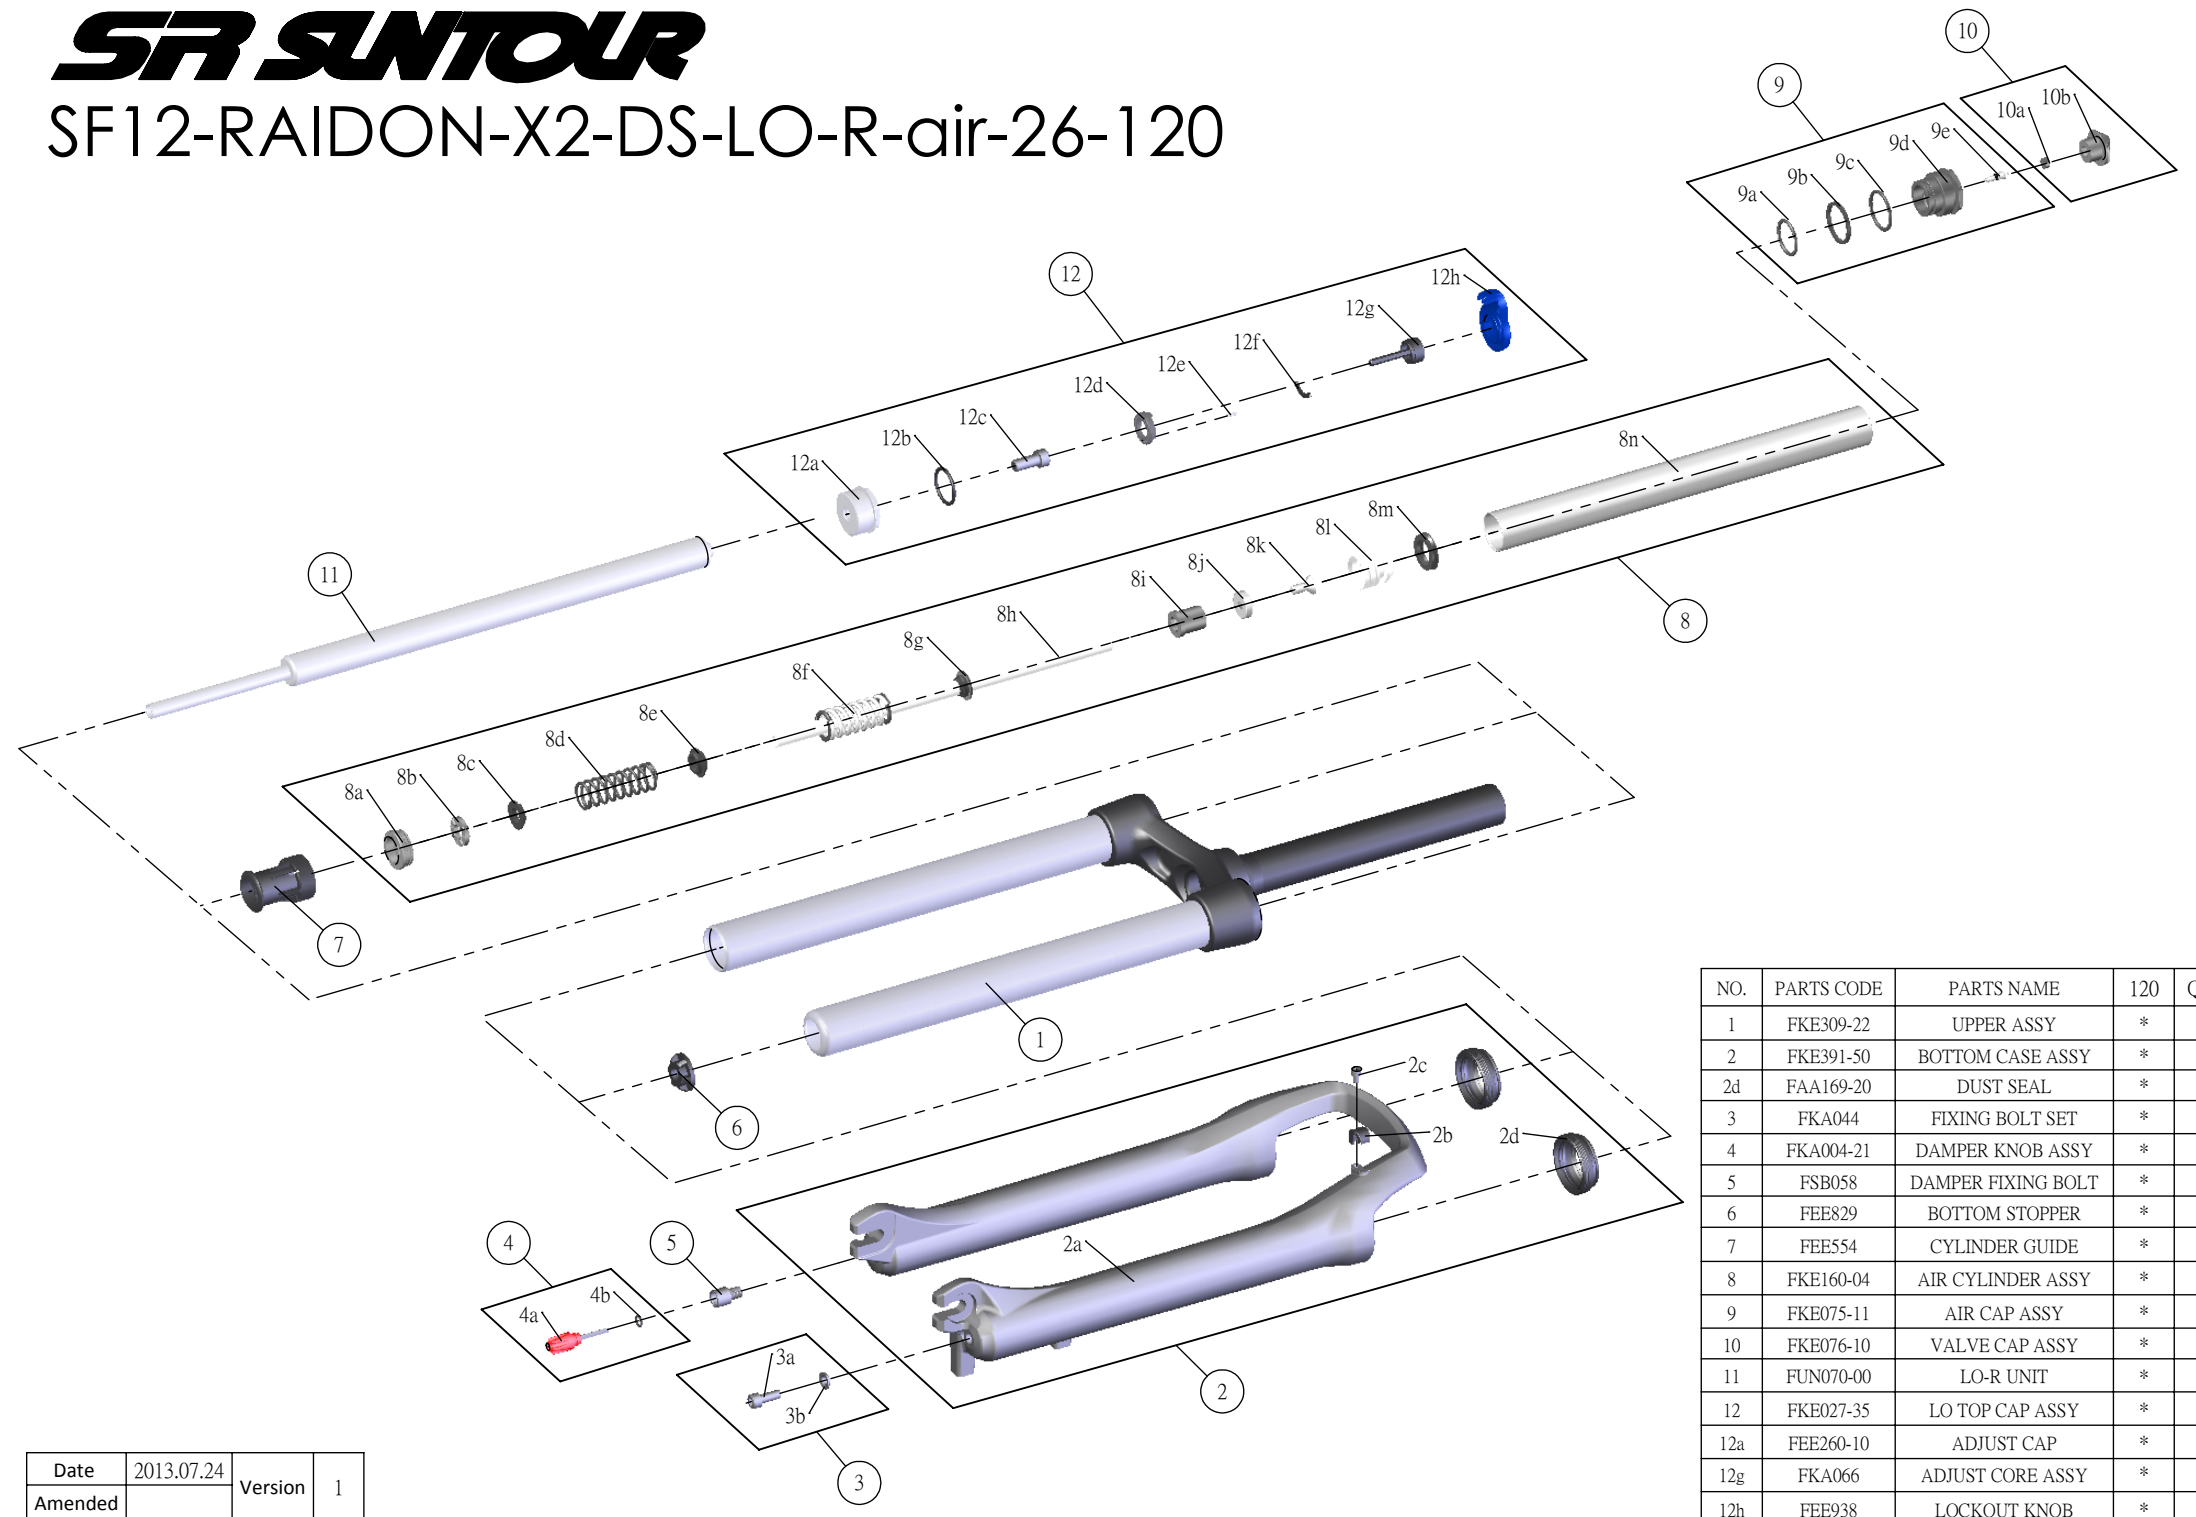

SUNTOUR

SF12-RAIDON-X2-DS-LO-R-air-26-120

NO.	PARTS CODE	PARTS NAME	120	QT
1	FKE309-22	UPPER ASSY	*	1
2	FKE391-50	BOTTOM CASE ASSY	*	1
2d	FAA169-20	DUST SEAL	*	2
3	FKA044	FIXING BOLT SET	*	1
4	FKA004-21	DAMPER KNOB ASSY	*	1
5	FSB058	DAMPER FIXING BOLT	*	1
6	FEE829	BOTTOM STOPPER	*	1
7	FEE554	CYLINDER GUIDE	*	1
8	FKE160-04	AIR CYLINDER ASSY	*	1
9	FKE075-11	AIR CAP ASSY	*	1
10	FKE076-10	VALVE CAP ASSY	*	1
11	FUN070-00	LO-R UNIT	*	1
12	FKE027-35	LO TOP CAP ASSY	*	1
12a	FEE260-10	ADJUST CAP	*	1
12g	FKA066	ADJUST CORE ASSY	*	1
12h	FEE938	LOCKOUT KNOB	*	1