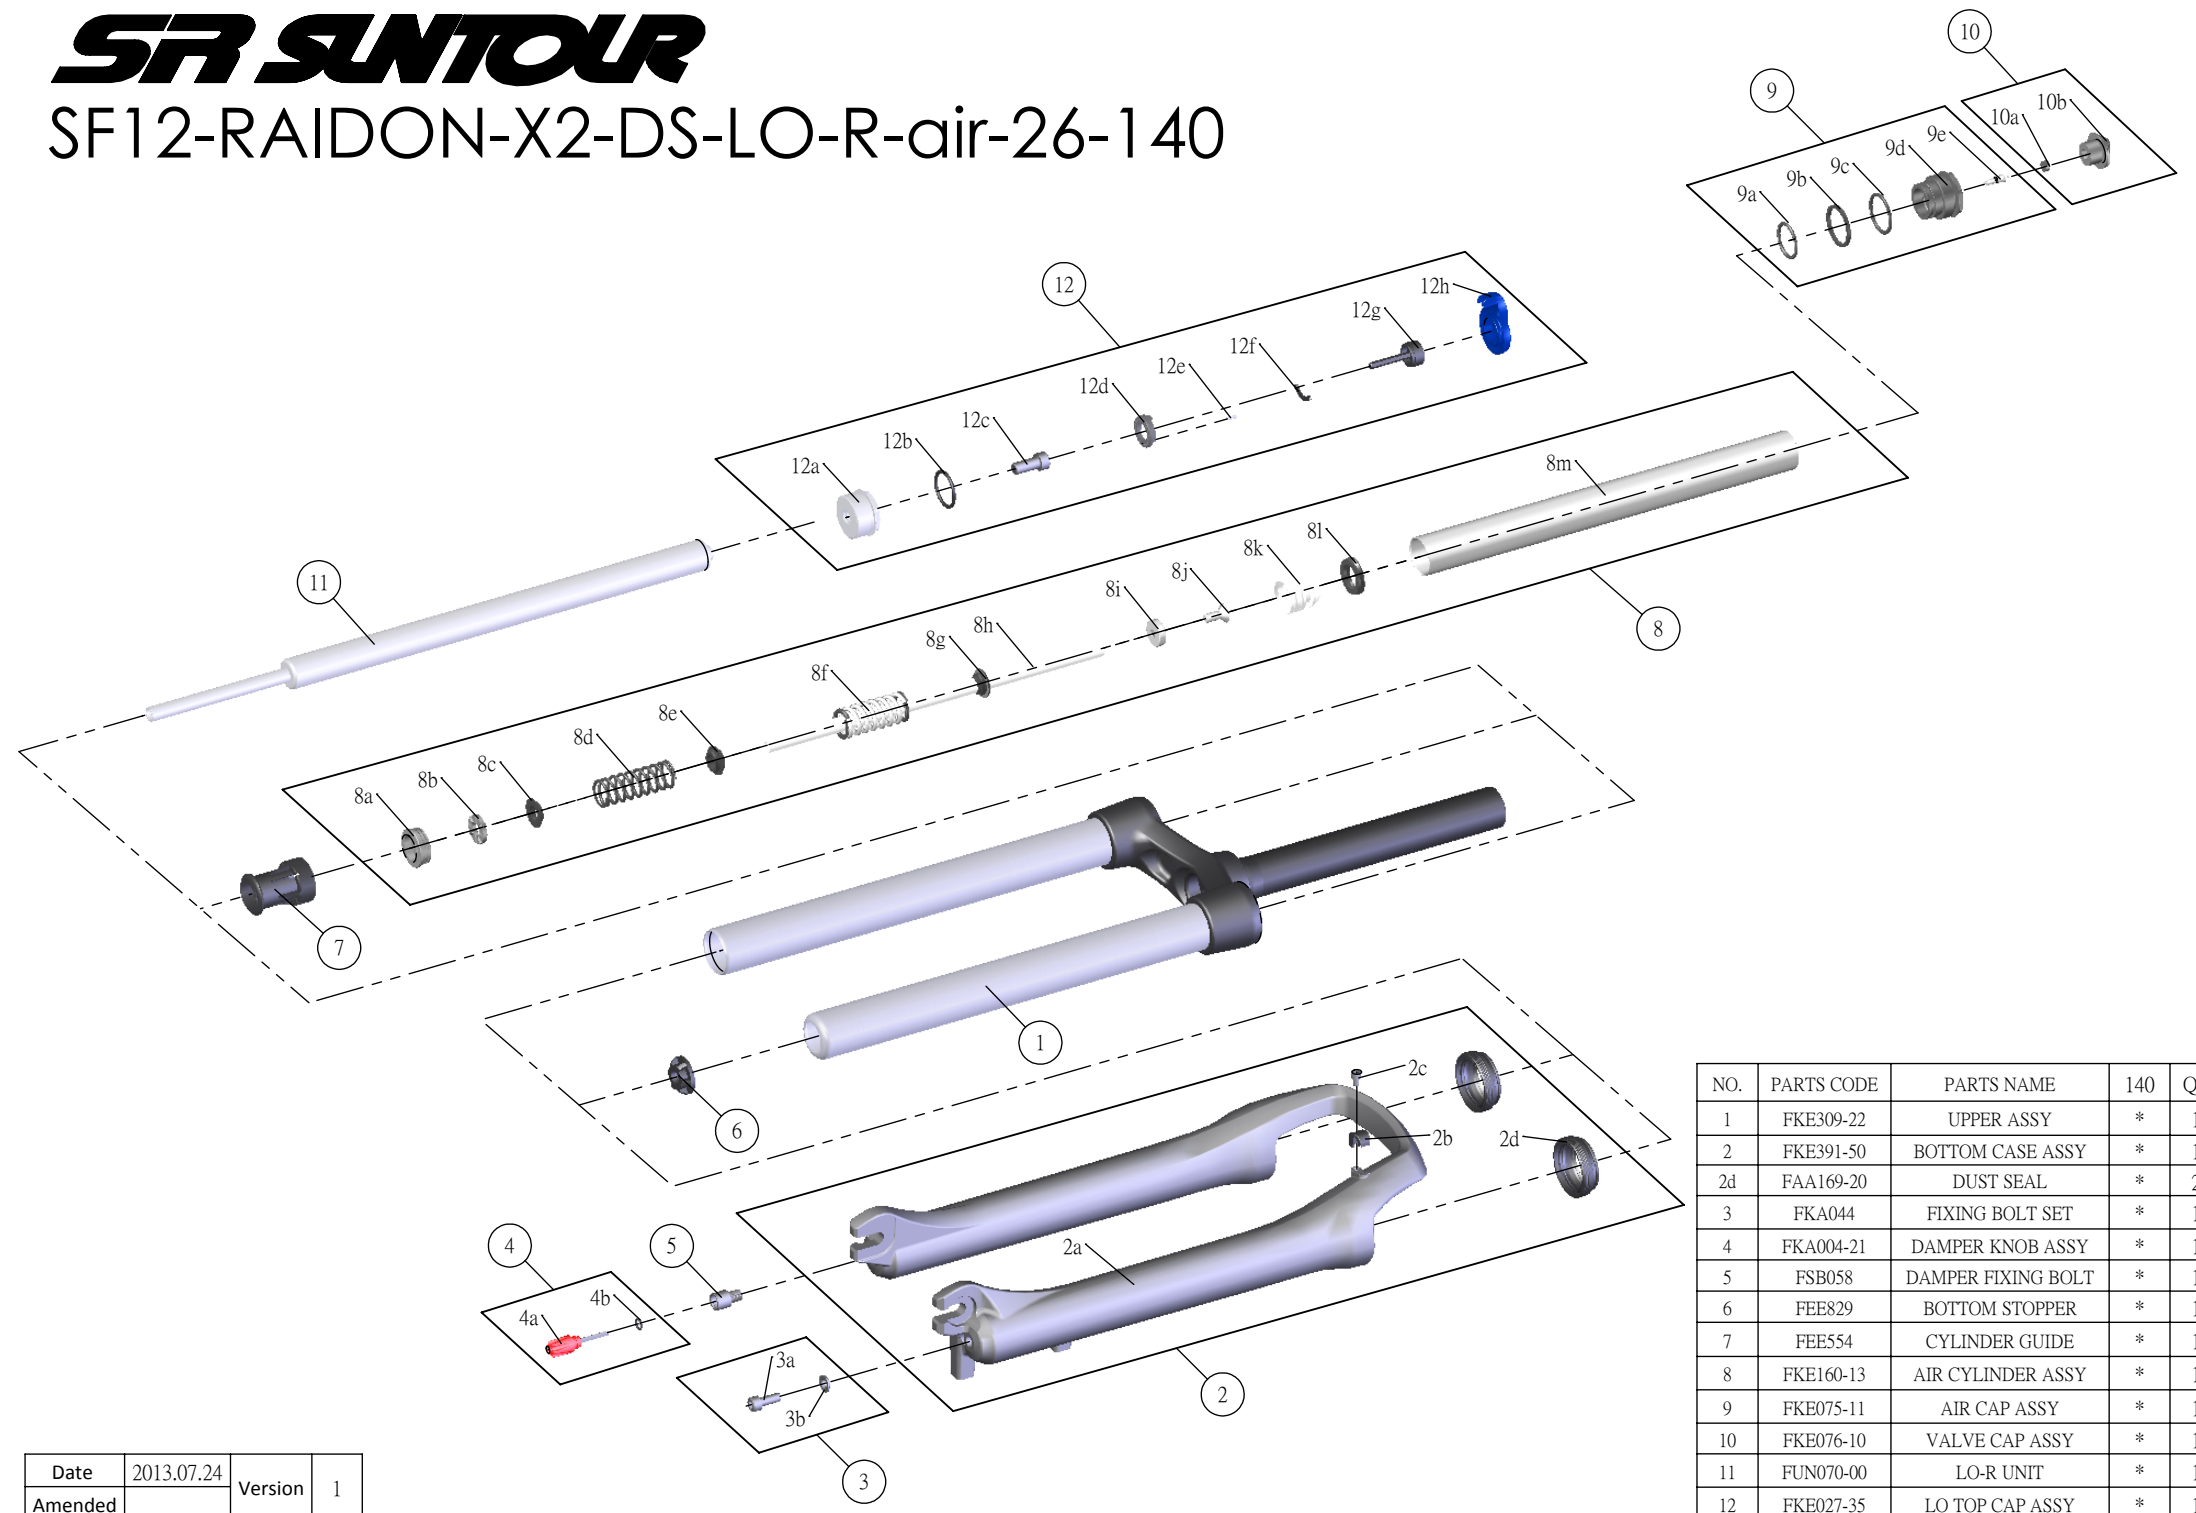

SF SUNTOUR

SF12-RAIDON-X2-DS-LO-R-air-26-140

NO.	PARTS CODE	PARTS NAME	140	QT
1	FKE309-22	UPPER ASSY	*	1
2	FKE391-50	BOTTOM CASE ASSY	*	1
2d	FAA169-20	DUST SEAL	*	2
3	FKA044	FIXING BOLT SET	*	1
4	FKA004-21	DAMPER KNOB ASSY	*	1
5	FSB058	DAMPER FIXING BOLT	*	1
6	FEE829	BOTTOM STOPPER	*	1
7	FEE554	CYLINDER GUIDE	*	1
8	FKE160-13	AIR CYLINDER ASSY	*	1
9	FKE075-11	AIR CAP ASSY	*	1
10	FKE076-10	VALVE CAP ASSY	*	1
11	FUN070-00	LO-R UNIT	*	1
12	FKE027-35	LO TOP CAP ASSY	*	1