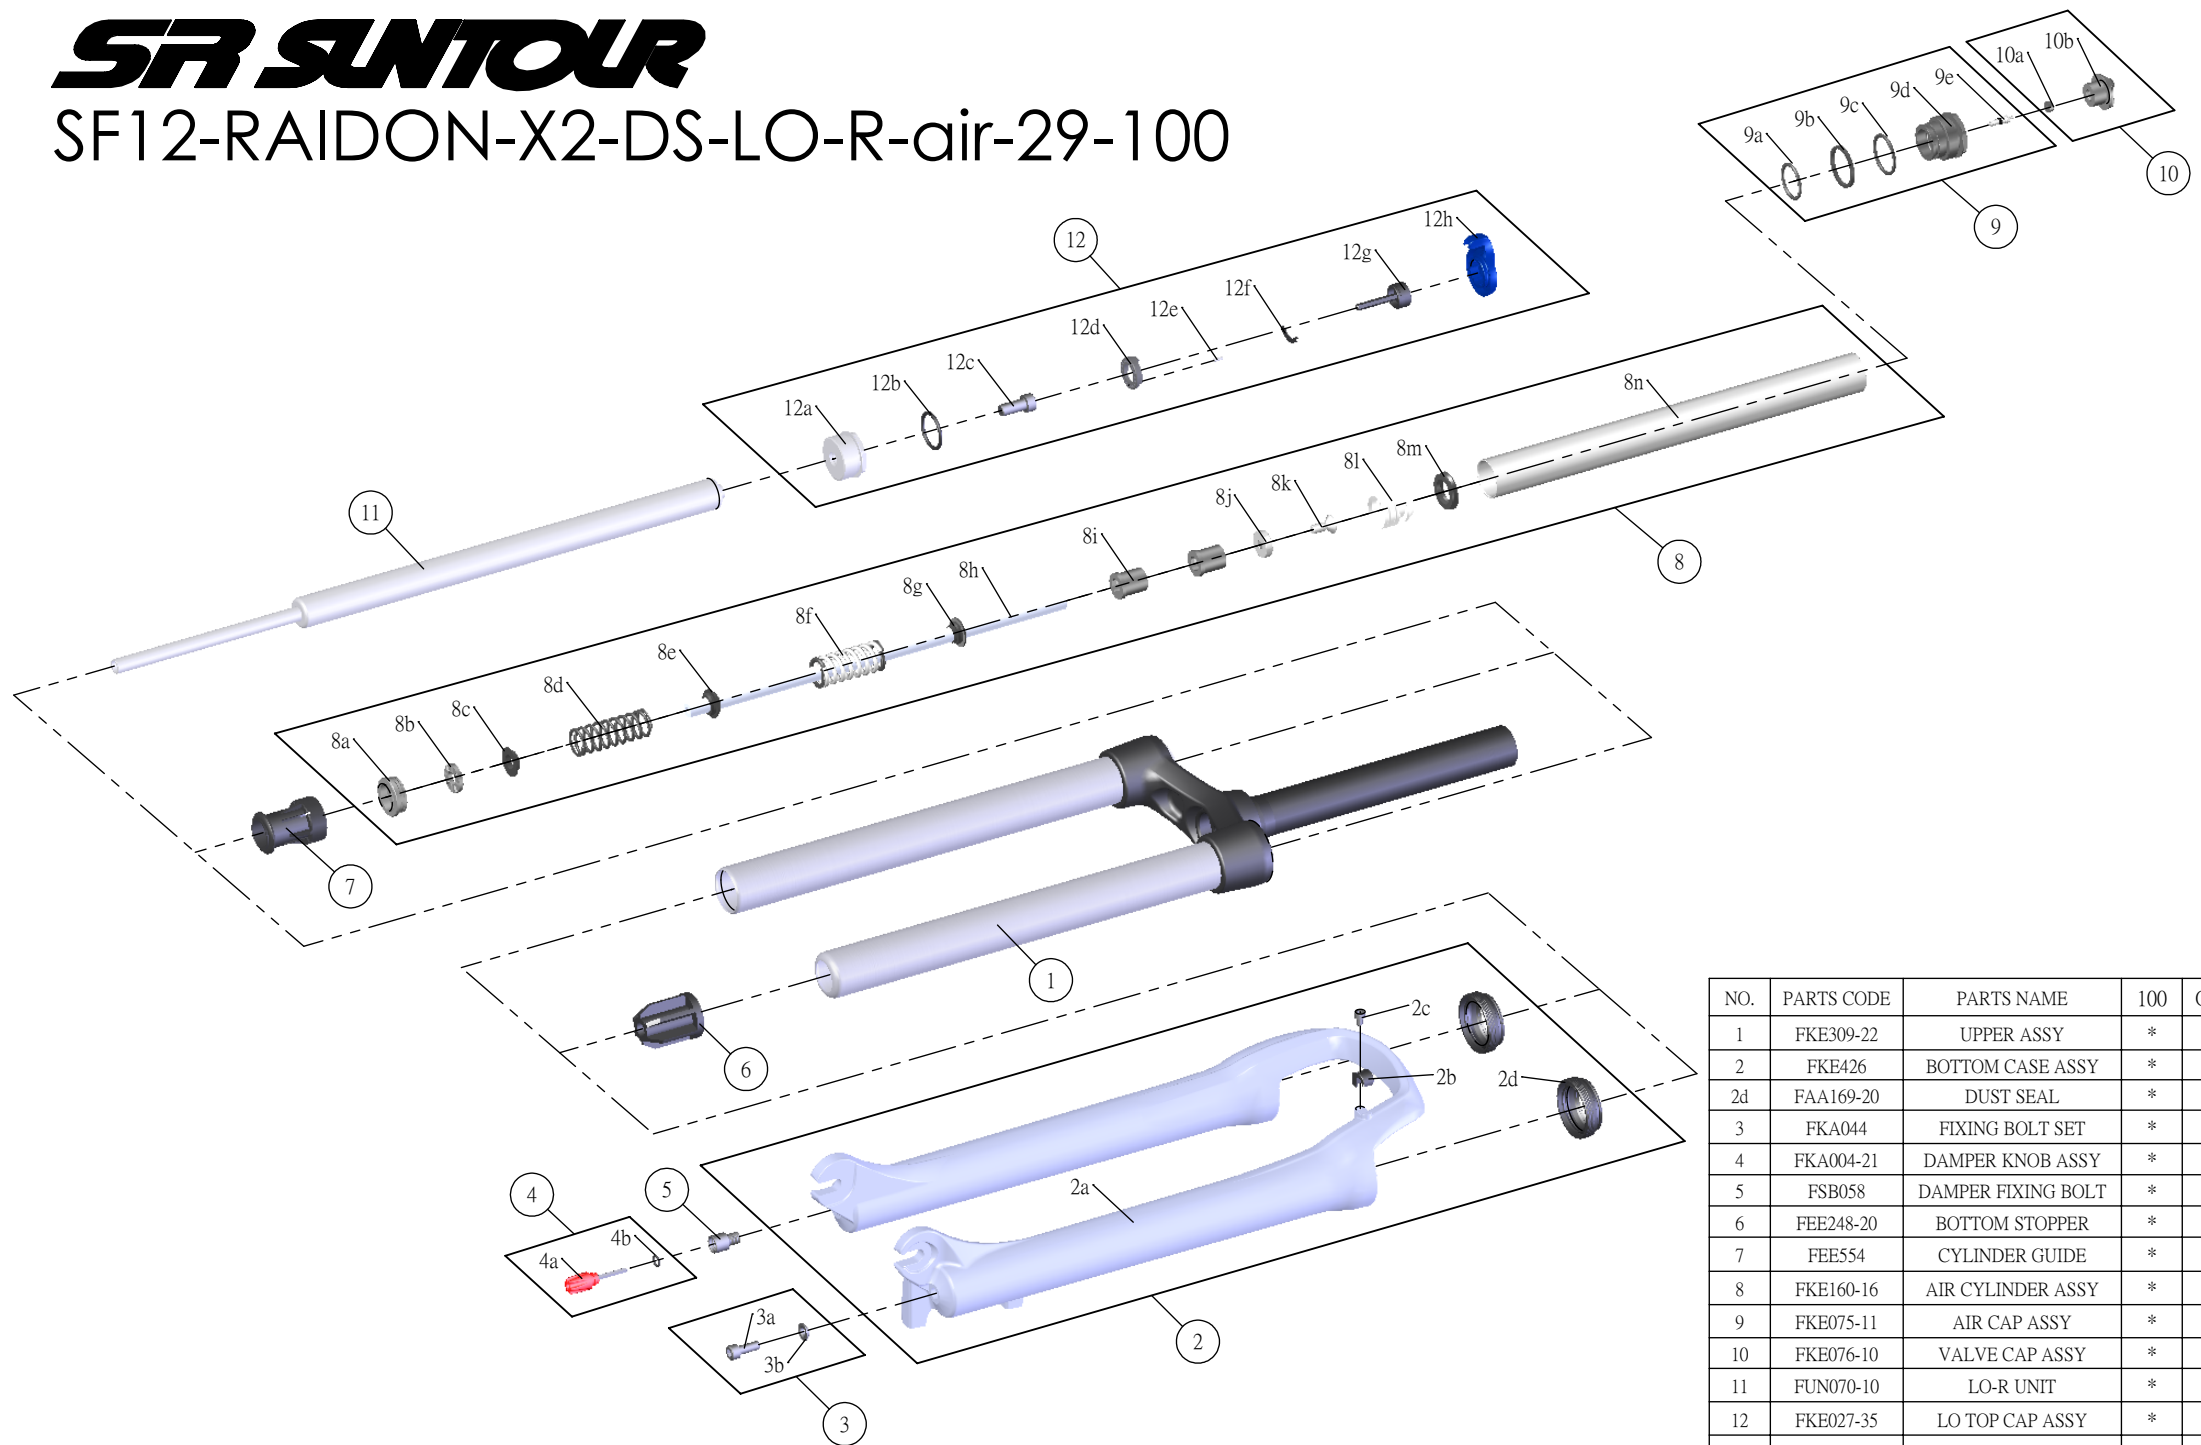

SUNTOUR

SF12-RAIDON-X2-DS-LO-R-air-29-100

NO.	PARTS CODE	PARTS NAME	100	QT
1	FKE309-22	UPPER ASSY	*	1
2	FKE426	BOTTOM CASE ASSY	*	1
2d	FAA169-20	DUST SEAL	*	2
3	FKA044	FIXING BOLT SET	*	1
4	FKA004-21	DAMPER KNOB ASSY	*	1
5	FSB058	DAMPER FIXING BOLT	*	1
6	FEE248-20	BOTTOM STOPPER	*	1
7	FEE554	CYLINDER GUIDE	*	1
8	FKE160-16	AIR CYLINDER ASSY	*	1
9	FKE075-11	AIR CAP ASSY	*	1
10	FKE076-10	VALVE CAP ASSY	*	1
11	FUN070-10	LO-R UNIT	*	1
12	FKE027-35	LO TOP CAP ASSY	*	1
12a	FEE260-10	ADJUST CAP	*	1
12g	FKA066	ADJUST CORE ASSY	*	1
12h	FEE938	LOCKOUT KNOB	*	1