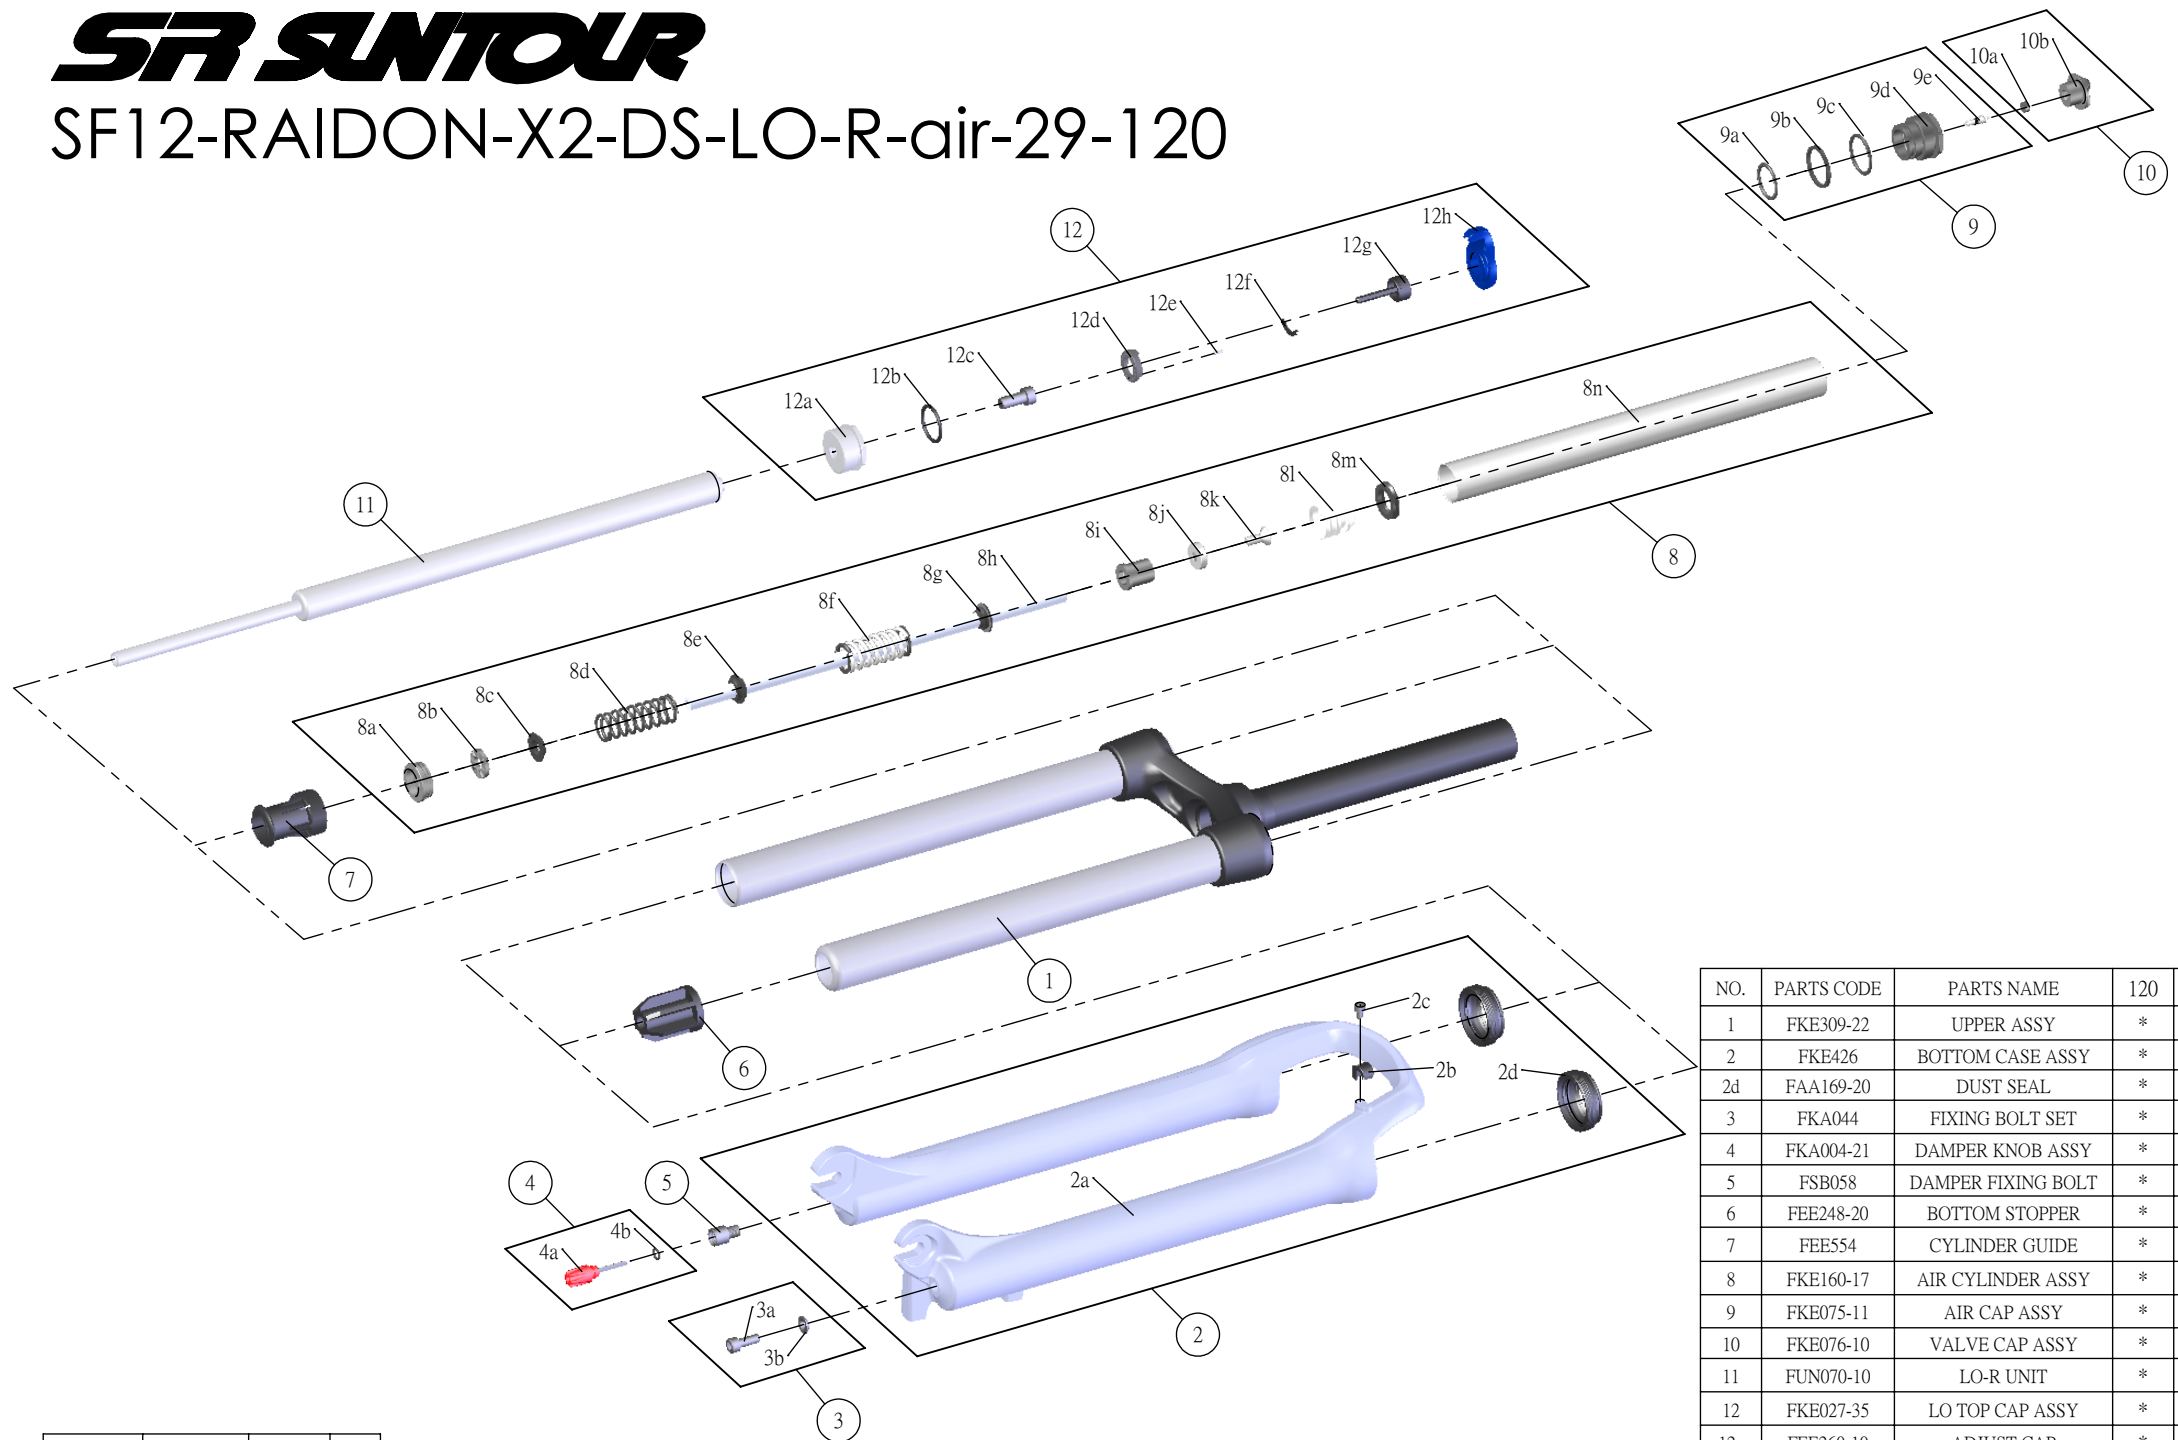

SF SUNTOUR

SF12-RAIDON-X2-DS-LO-R-air-29-120

NO.	PARTS CODE	PARTS NAME	120	QT
1	FKE309-22	UPPER ASSY	*	1
2	FKE426	BOTTOM CASE ASSY	*	1
2d	FAA169-20	DUST SEAL	*	2
3	FKA044	FIXING BOLT SET	*	1
4	FKA004-21	DAMPER KNOB ASSY	*	1
5	FSB058	DAMPER FIXING BOLT	*	1
6	FEE248-20	BOTTOM STOPPER	*	1
7	FEE554	CYLINDER GUIDE	*	1
8	FKE160-17	AIR CYLINDER ASSY	*	1
9	FKE075-11	AIR CAP ASSY	*	1
10	FKE076-10	VALVE CAP ASSY	*	1
11	FUN070-10	LO-R UNIT	*	1
12	FKE027-35	LO TOP CAP ASSY	*	1
12a	FEE260-10	ADJUST CAP	*	1
12g	FKA066	ADJUST CORE ASSY	*	1
12h	FEE938	LOCKOUT KNOB	*	1