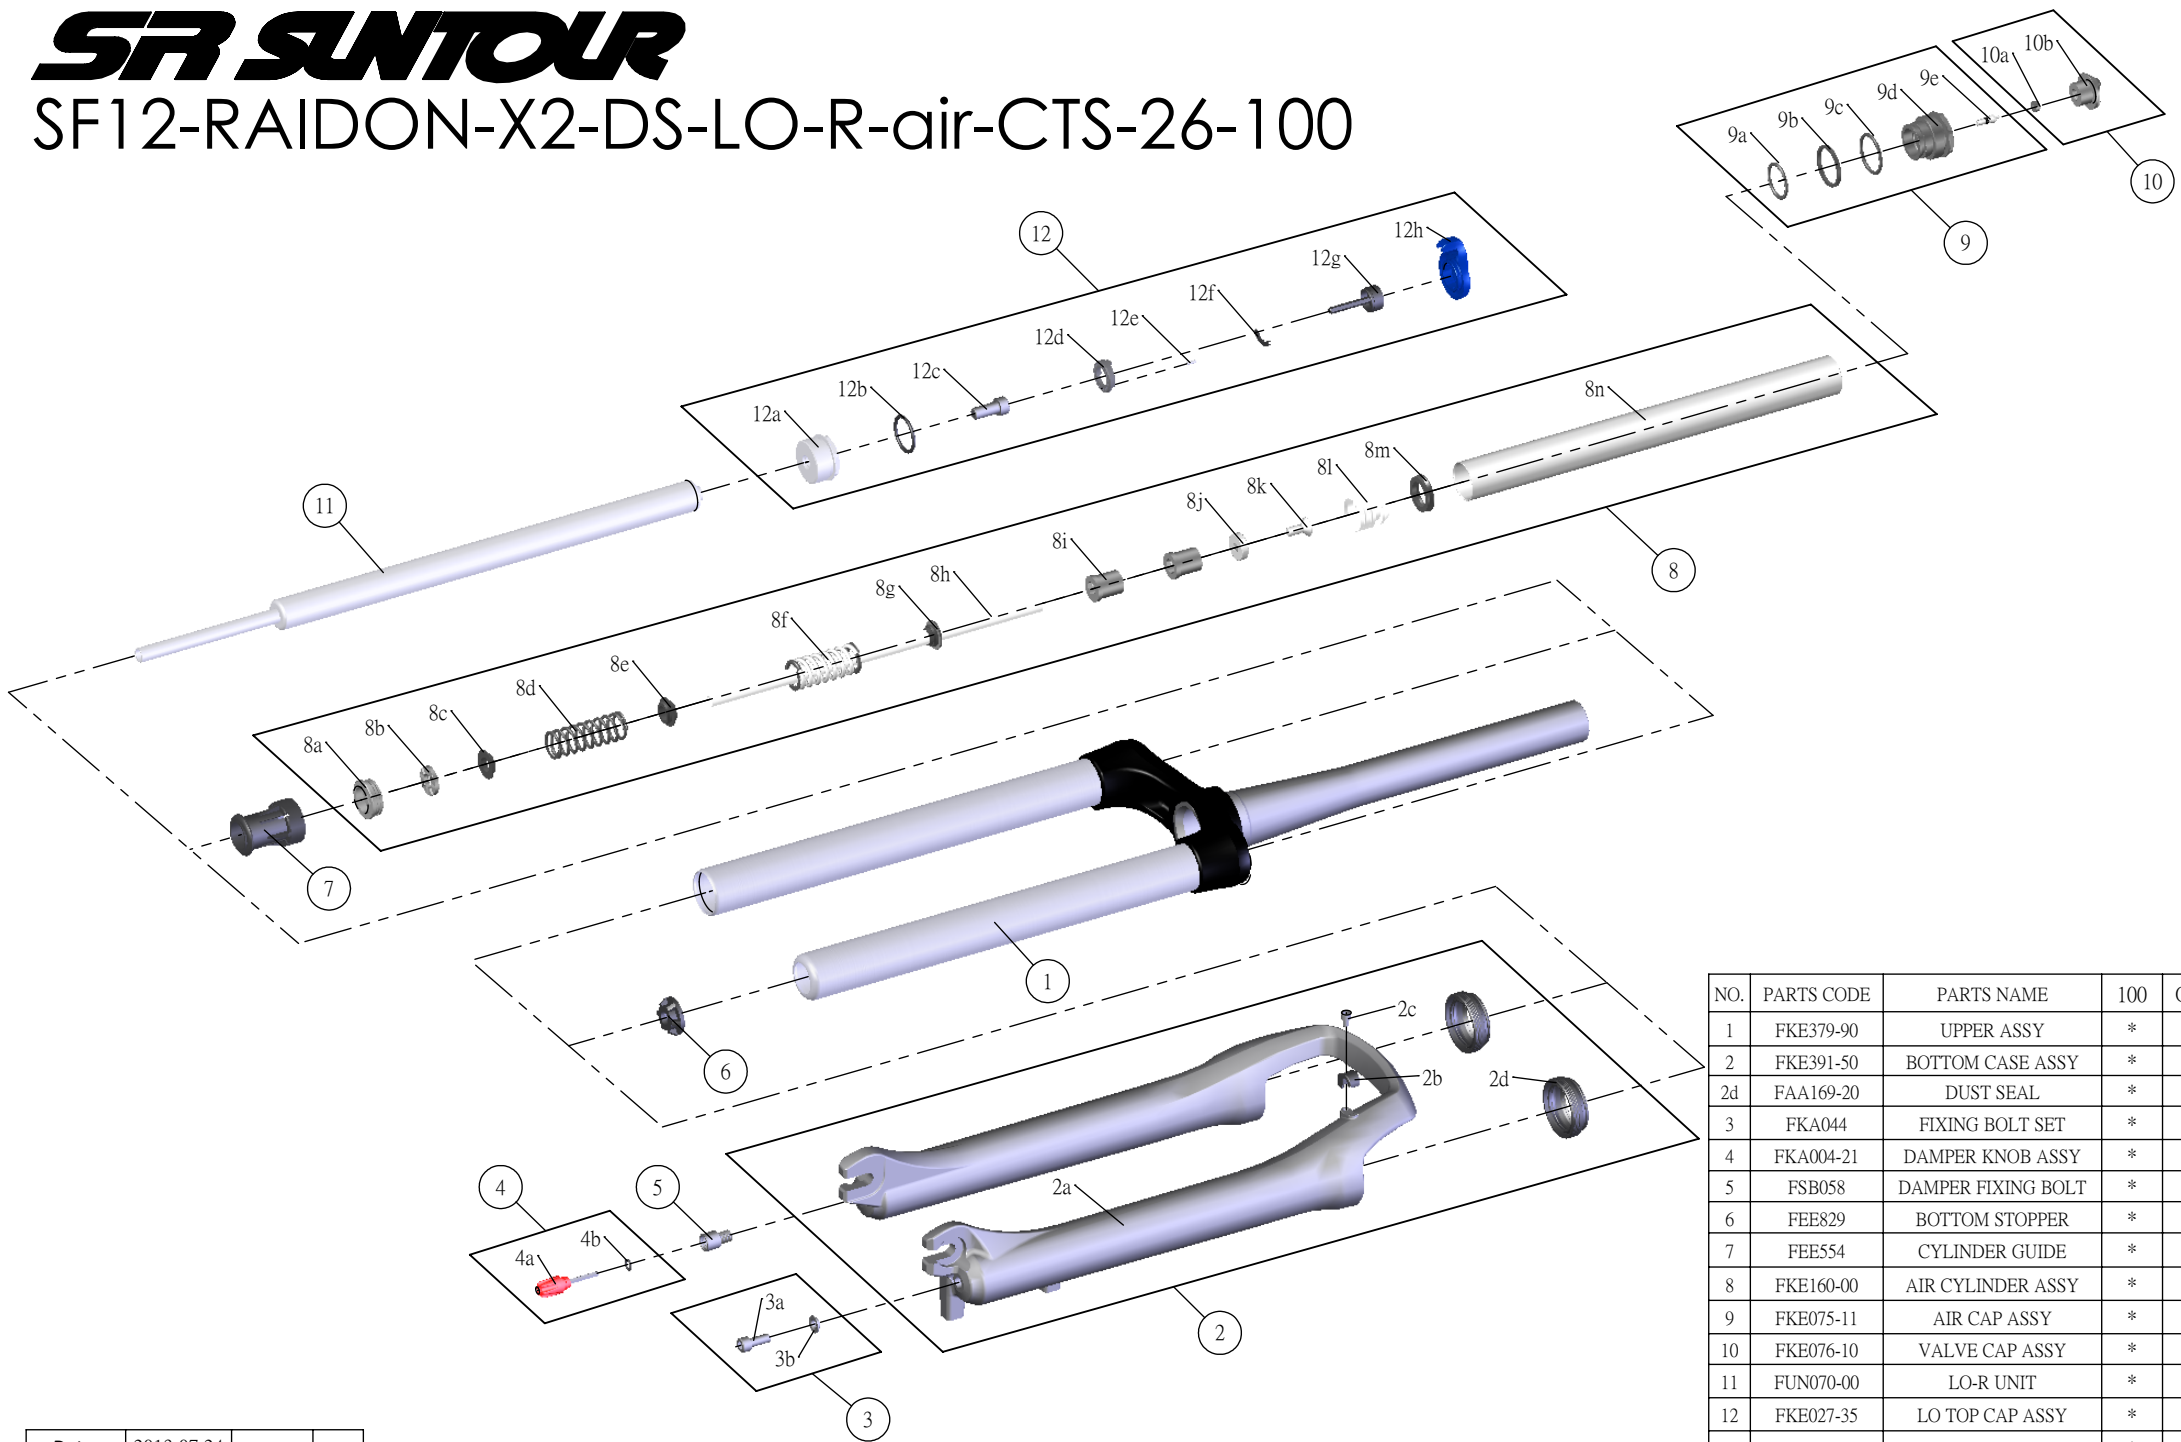

## SF12-RAIDON-X2-DS-LO-R-air-CTS-26-100

NO.	PARTS CODE	PARTS NAME	100	QT
1	FKE379-90	UPPER ASSY	*	1
2	FKE391-50	BOTTOM CASE ASSY	*	1
2d	FAA169-20	DUST SEAL	*	2
3	FKA044	FIXING BOLT SET	*	1
4	FKA004-21	DAMPER KNOB ASSY	*	1
5	FSB058	DAMPER FIXING BOLT	*	1
6	FEE829	BOTTOM STOPPER	*	1
7	FEE554	CYLINDER GUIDE	*	1
8	FKE160-00	AIR CYLINDER ASSY	*	1
9	FKE075-11	AIR CAP ASSY	*	1
10	FKE076-10	VALVE CAP ASSY	*	1
11	FUN070-00	LO-R UNIT	*	1
12	FKE027-35	LO TOP CAP ASSY	*	1
12a	FEE260-10	ADJUST CAP	*	1
12g	FKA066	ADJUST CORE ASSY	*	1
12h	FEE938	LOCKOUT KNOB	*	1