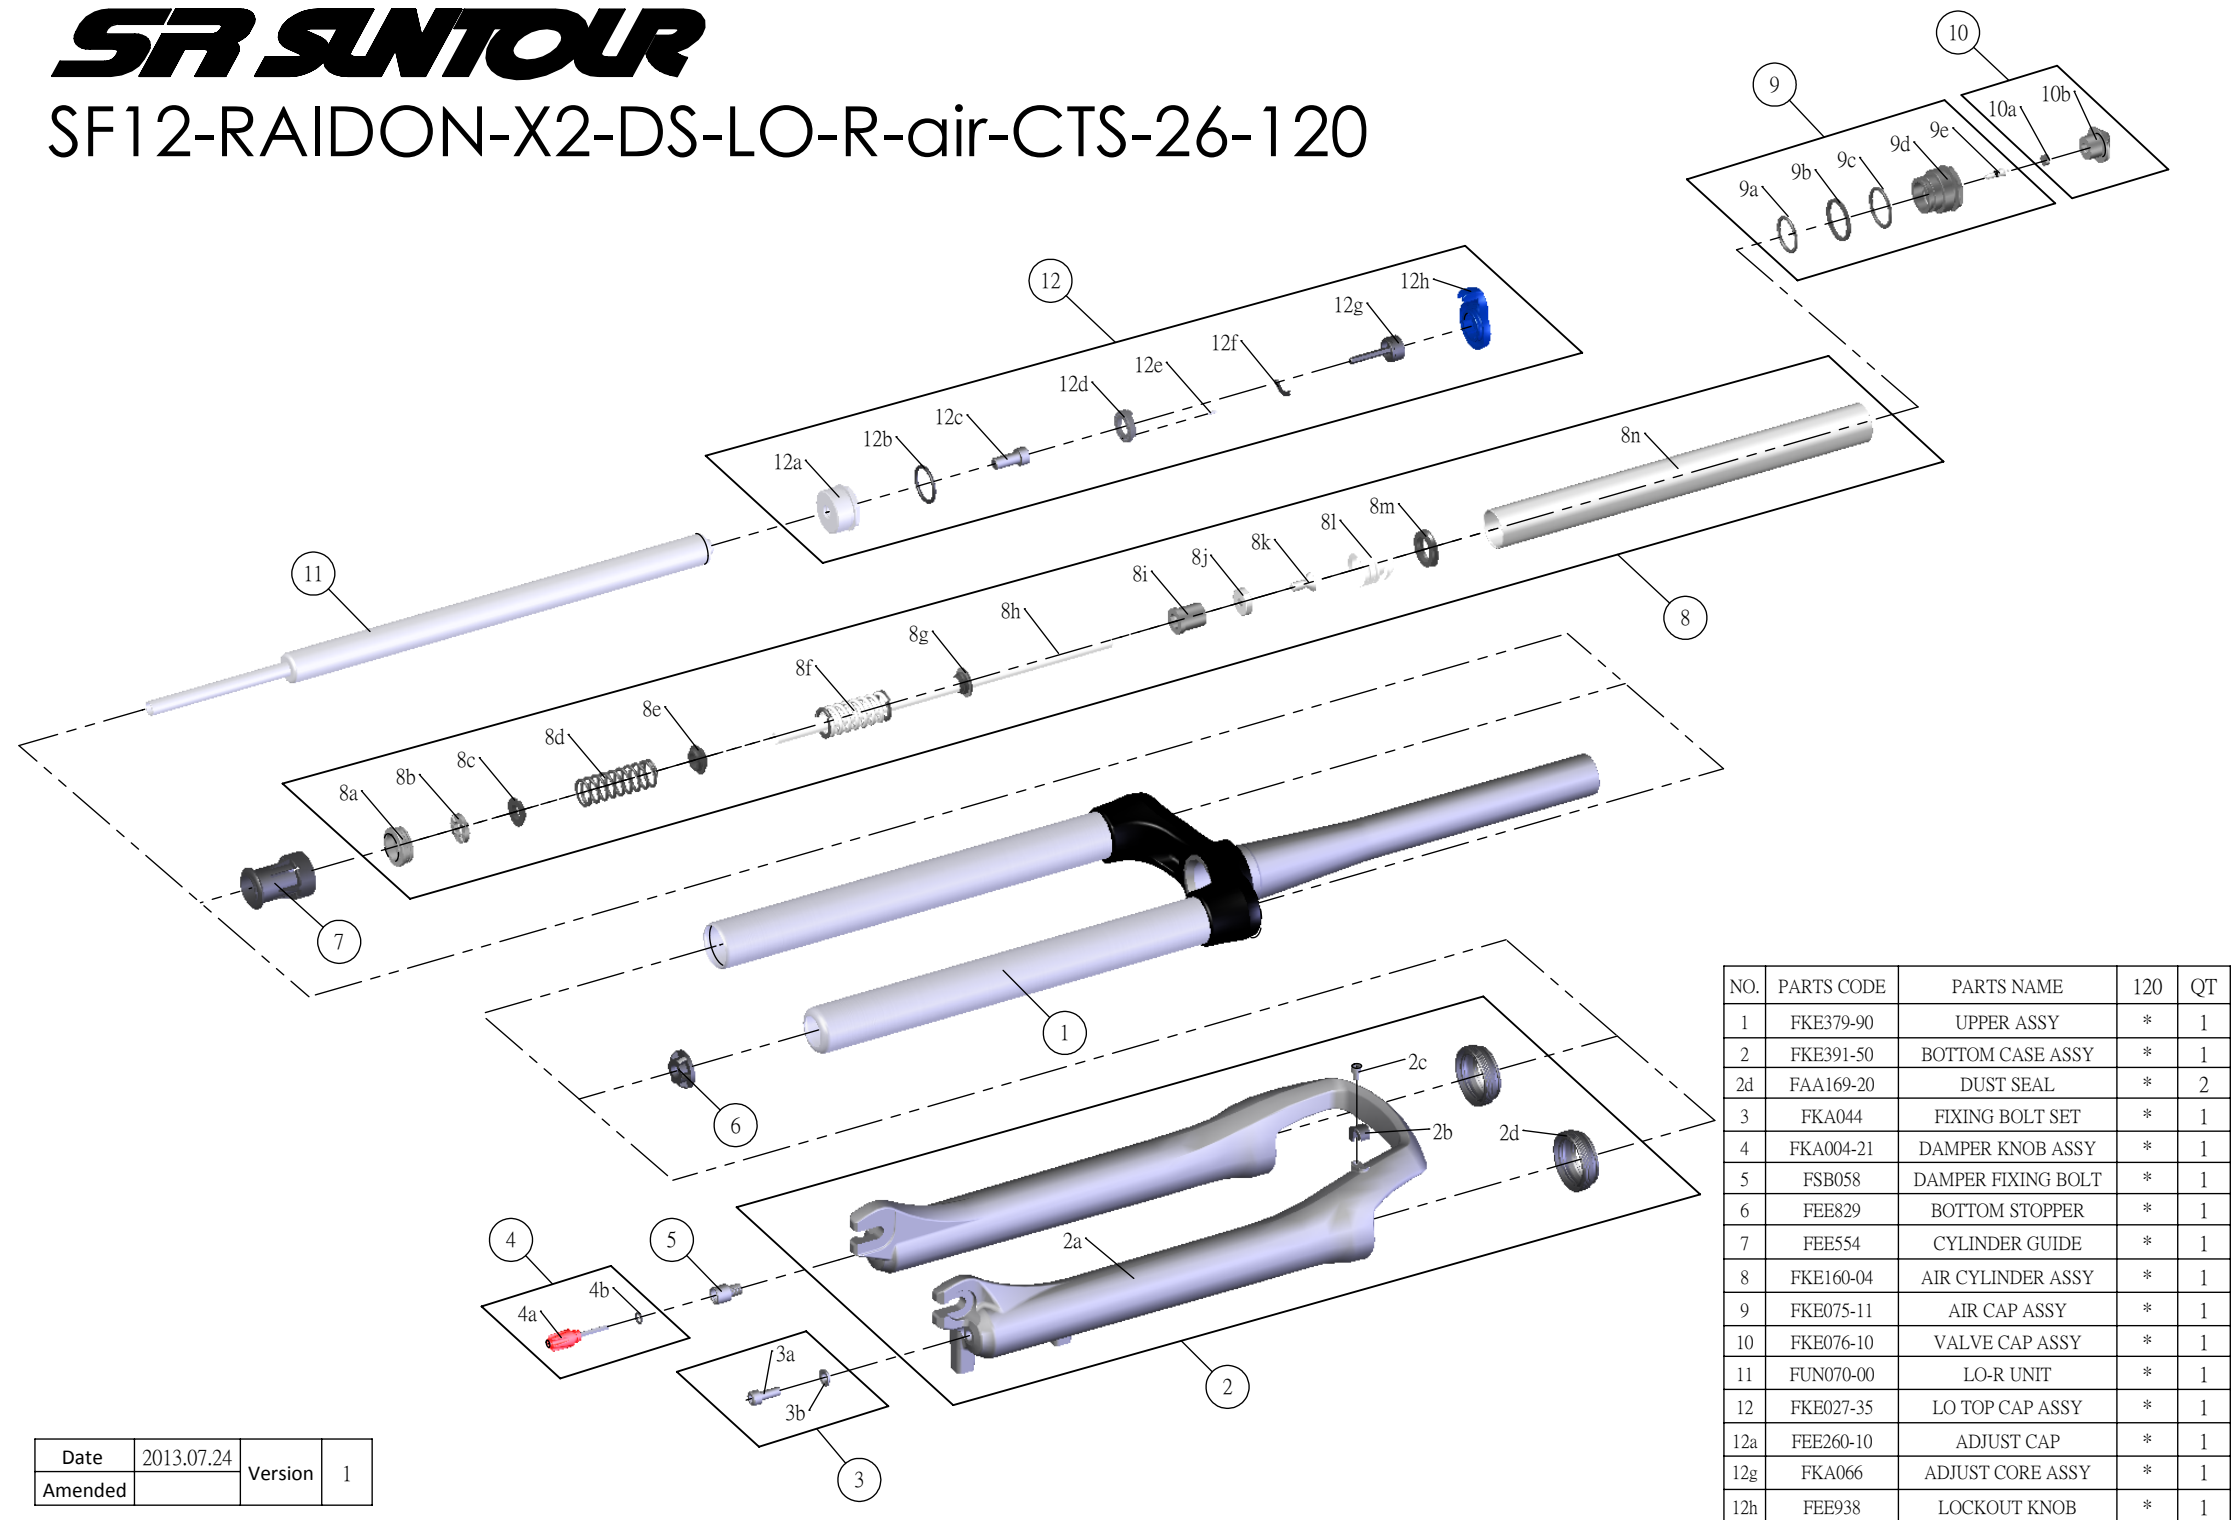

## SF12-RAIDON-X2-DS-LO-R-air-CTS-26-120

NO.	PARTS CODE	PARTS NAME	120	QT
1	FKE379-90	UPPER ASSY	*	1
2	FKE391-50	BOTTOM CASE ASSY	*	1
2d	FAA169-20	DUST SEAL	*	2
3	FKA044	FIXING BOLT SET	*	1
4	FKA004-21	DAMPER KNOB ASSY	*	1
5	FSB058	DAMPER FIXING BOLT	*	1
6	FEE829	BOTTOM STOPPER	*	1
7	FEE554	CYLINDER GUIDE	*	1
8	FKE160-04	AIR CYLINDER ASSY	*	1
9	FKE075-11	AIR CAP ASSY	*	1
10	FKE076-10	VALVE CAP ASSY	*	1
11	FUN070-00	LO-R UNIT	*	1
12	FKE027-35	LO TOP CAP ASSY	*	1
12a	FEE260-10	ADJUST CAP	*	1
12g	FKA066	ADJUST CORE ASSY	*	1
12h	FEE938	LOCKOUT KNOB	*	1