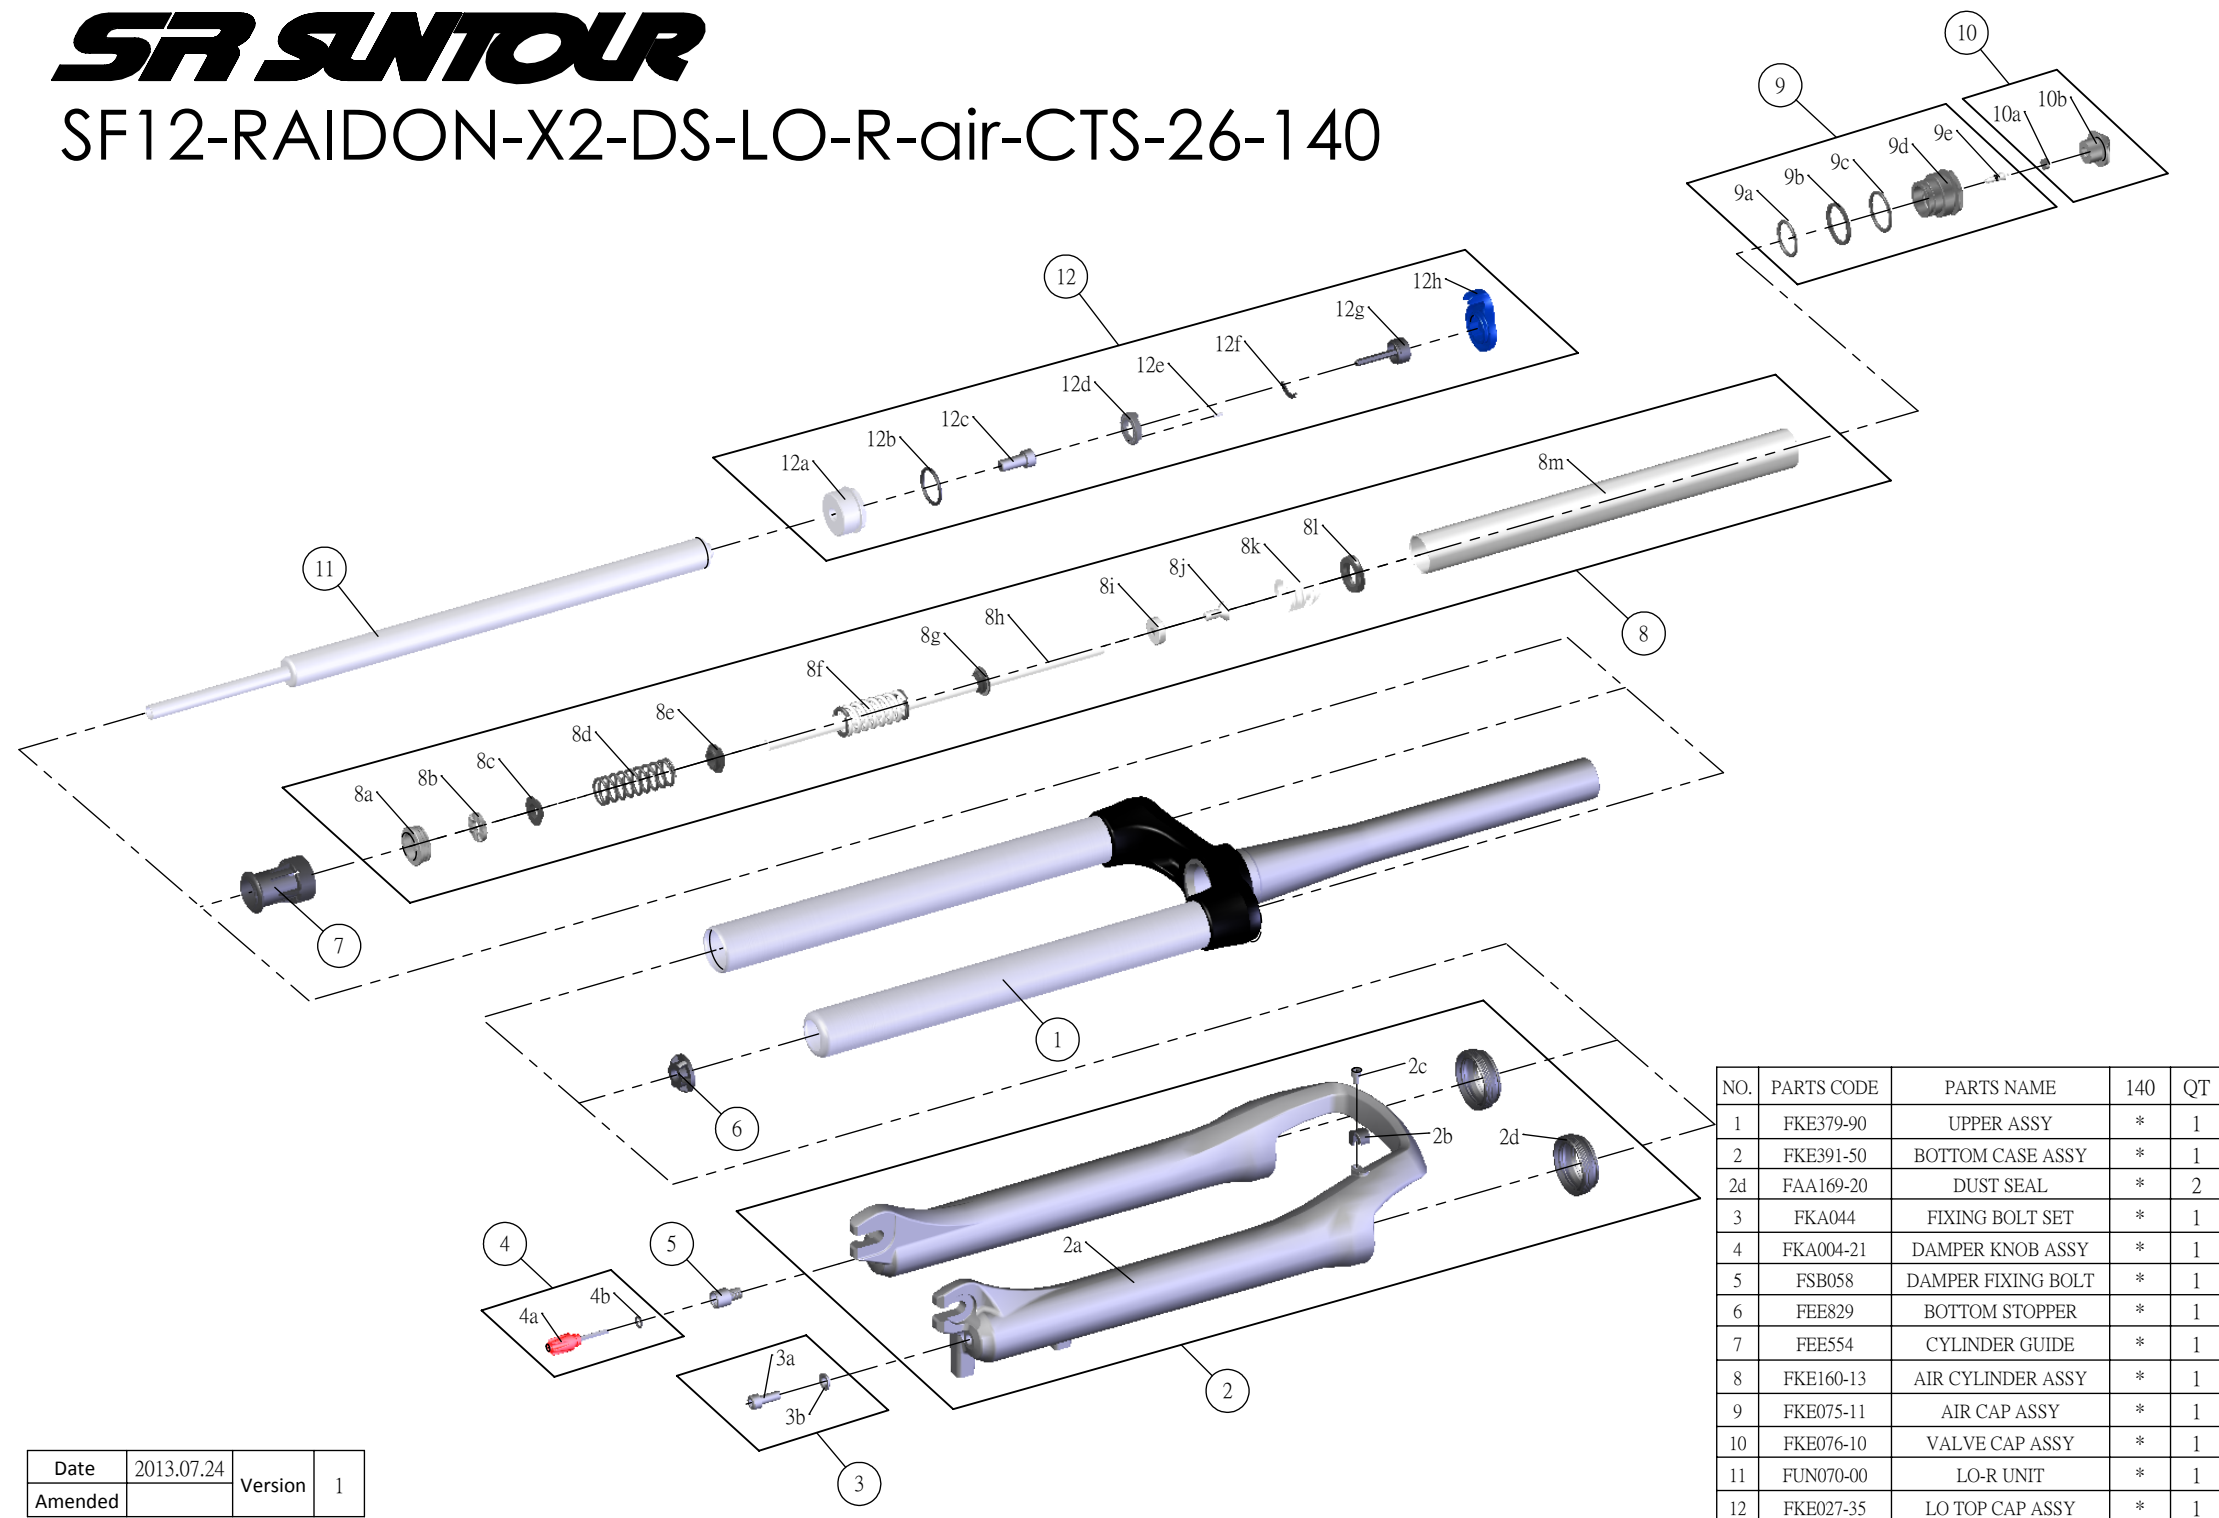

SUNTOUR

SF12-RAIDON-X2-DS-LO-R-air-CTS-26-140

NO.	PARTS CODE	PARTS NAME	140	QT
1	FKE379-90	UPPER ASSY	*	1
2	FKE391-50	BOTTOM CASE ASSY	*	1
2d	FAA169-20	DUST SEAL	*	2
3	FKA044	FIXING BOLT SET	*	1
4	FKA004-21	DAMPER KNOB ASSY	*	1
5	FSB058	DAMPER FIXING BOLT	*	1
6	FEE829	BOTTOM STOPPER	*	1
7	FEE554	CYLINDER GUIDE	*	1
8	FKE160-13	AIR CYLINDER ASSY	*	1
9	FKE075-11	AIR CAP ASSY	*	1
10	FKE076-10	VALVE CAP ASSY	*	1
11	FUN070-00	LO-R UNIT	*	1
12	FKE027-35	LO TOP CAP ASSY	*	1