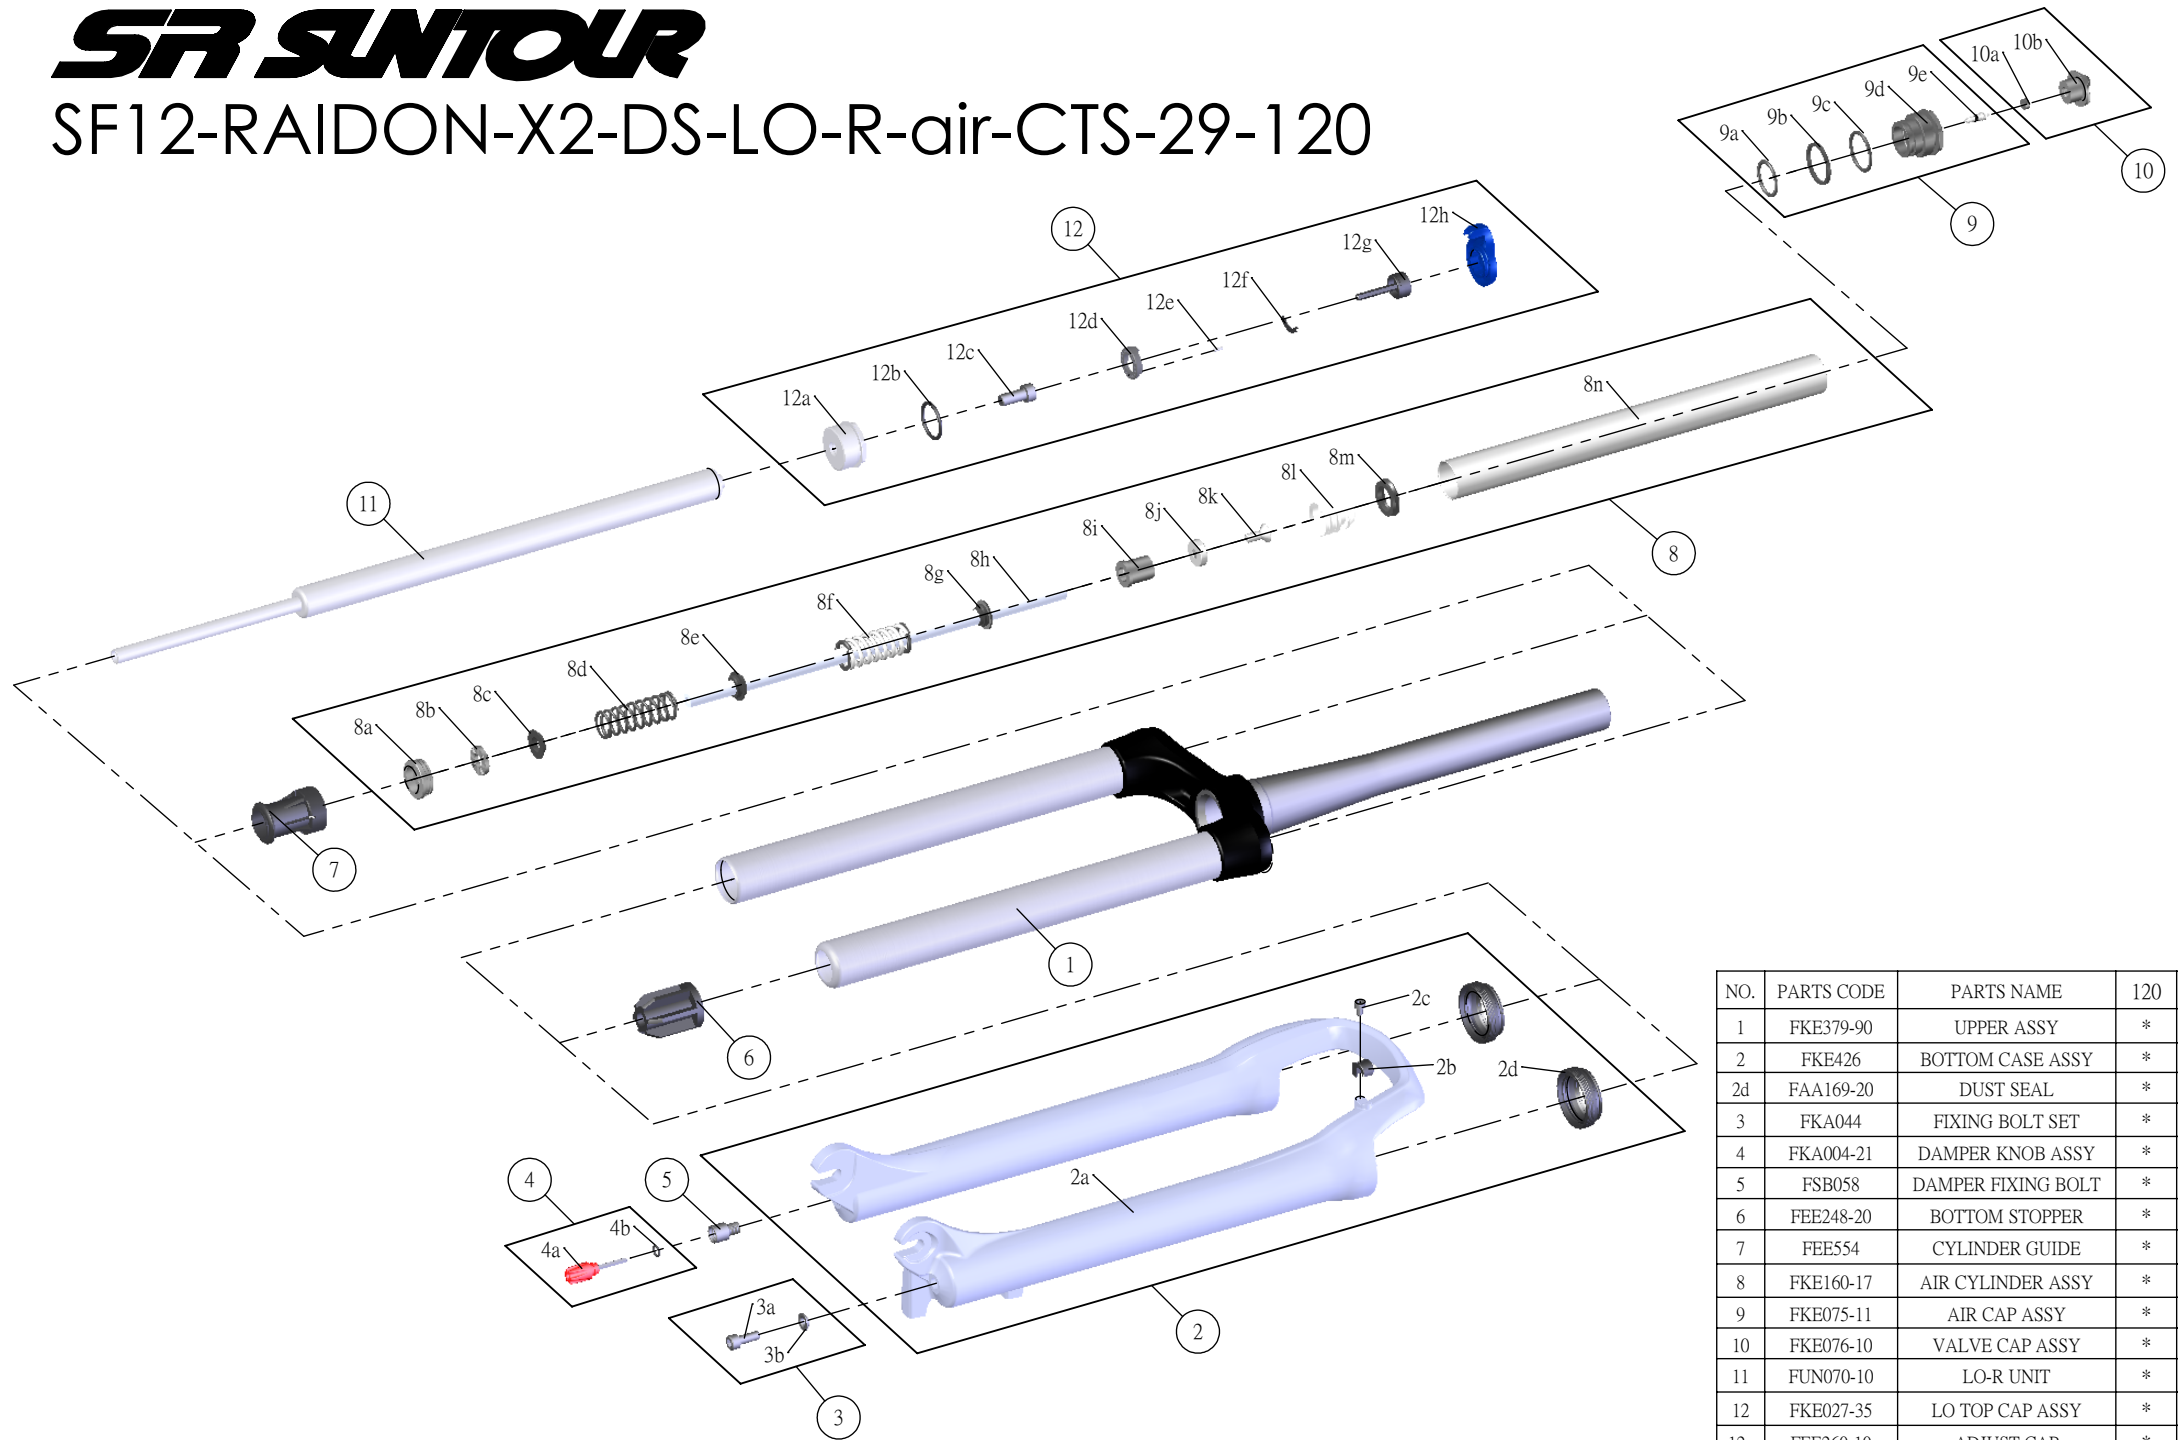

## SF12-RAIDON-X2-DS-LO-R-air-CTS-29-120

NO.	PARTS CODE	PARTS NAME	120	QT
1	FKE379-90	UPPER ASSY	*	1
2	FKE426	BOTTOM CASE ASSY	*	1
2d	FAA169-20	DUST SEAL	*	2
3	FKA044	FIXING BOLT SET	*	1
4	FKA004-21	DAMPER KNOB ASSY	*	1
5	FSB058	DAMPER FIXING BOLT	*	1
6	FEE248-20	BOTTOM STOPPER	*	1
7	FEE554	CYLINDER GUIDE	*	1
8	FKE160-17	AIR CYLINDER ASSY	*	1
9	FKE075-11	AIR CAP ASSY	*	1
10	FKE076-10	VALVE CAP ASSY	*	1
11	FUN070-10	LO-R UNIT	*	1
12	FKE027-35	LO TOP CAP ASSY	*	1
12a	FEE260-10	ADJUST CAP	*	1
12g	FKA066	ADJUST CORE ASSY	*	1
12h	FEE938	LOCKOUT KNOB	*	1