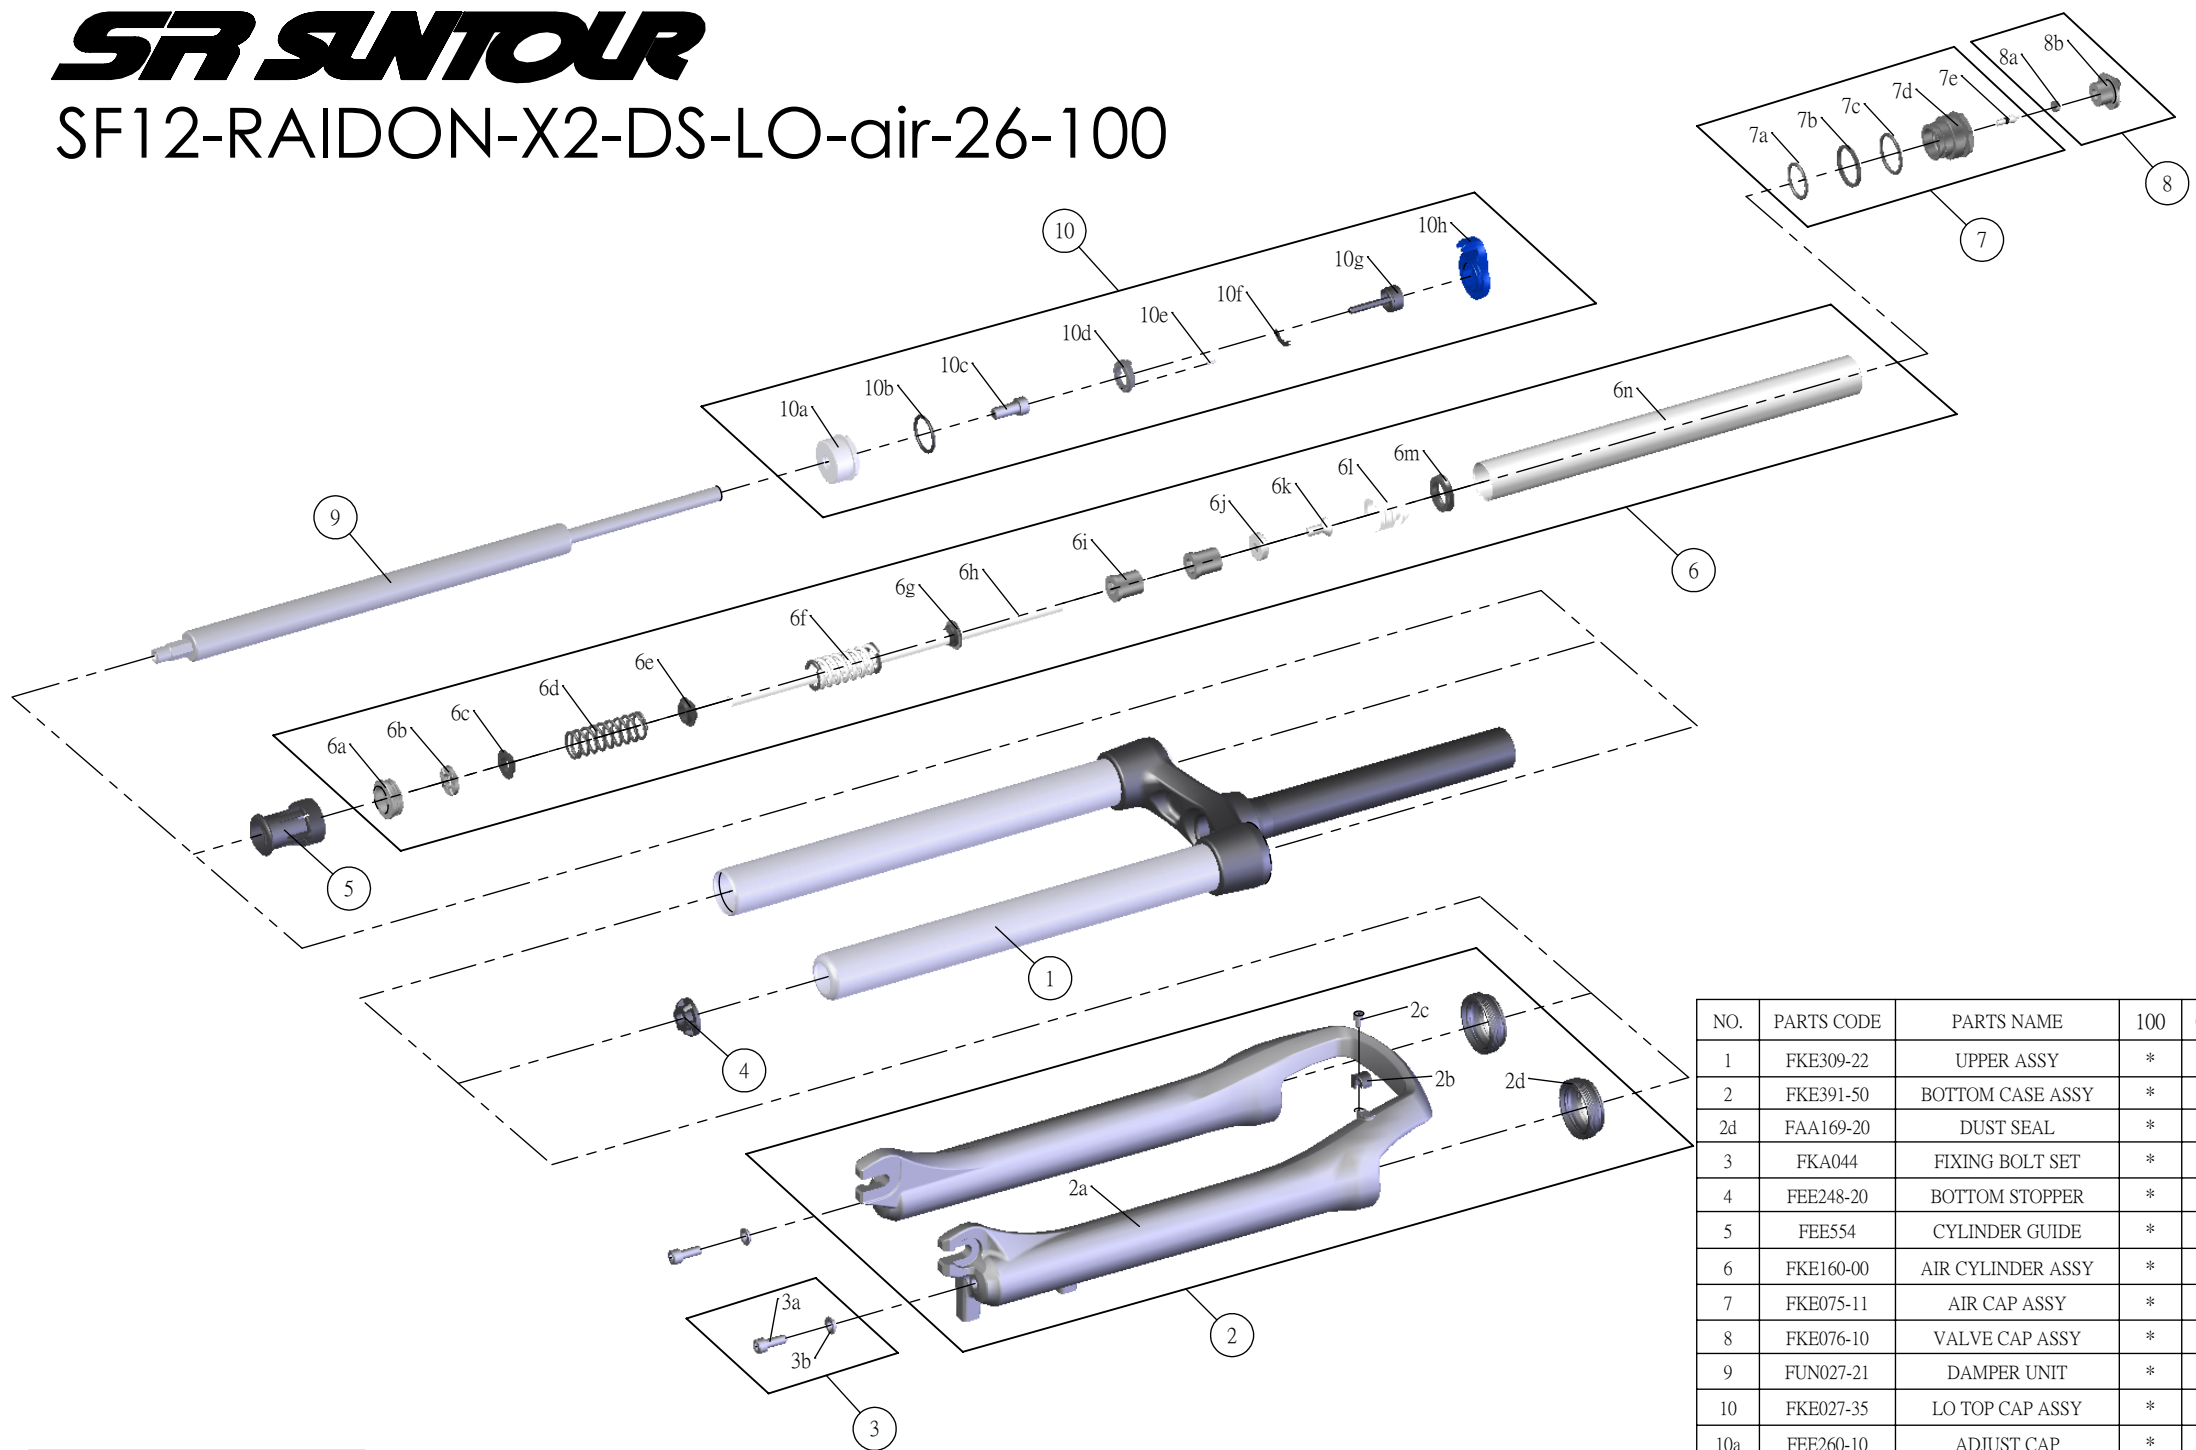

## SF12-RAIDON-X2-DS-LO-air-26-100

NO.	PARTS CODE	PARTS NAME	100	QT
1	FKE309-22	UPPER ASSY	*	1
2	FKE391-50	BOTTOM CASE ASSY	*	1
2d	FAA169-20	DUST SEAL	*	2
3	FKA044	FIXING BOLT SET	*	2
4	FEE248-20	BOTTOM STOPPER	*	1
5	FEE554	CYLINDER GUIDE	*	1
6	FKE160-00	AIR CYLINDER ASSY	*	1
7	FKE075-11	AIR CAP ASSY	*	1
8	FKE076-10	VALVE CAP ASSY	*	1
9	FUN027-21	DAMPER UNIT	*	1
10	FKE027-35	LO TOP CAP ASSY	*	1
10a	FEE260-10	ADJUST CAP	*	1
10g	FKA066	ADJUST CORE ASSY	*	1
10h	FEE938	LOCKOUT KNOB	*	1