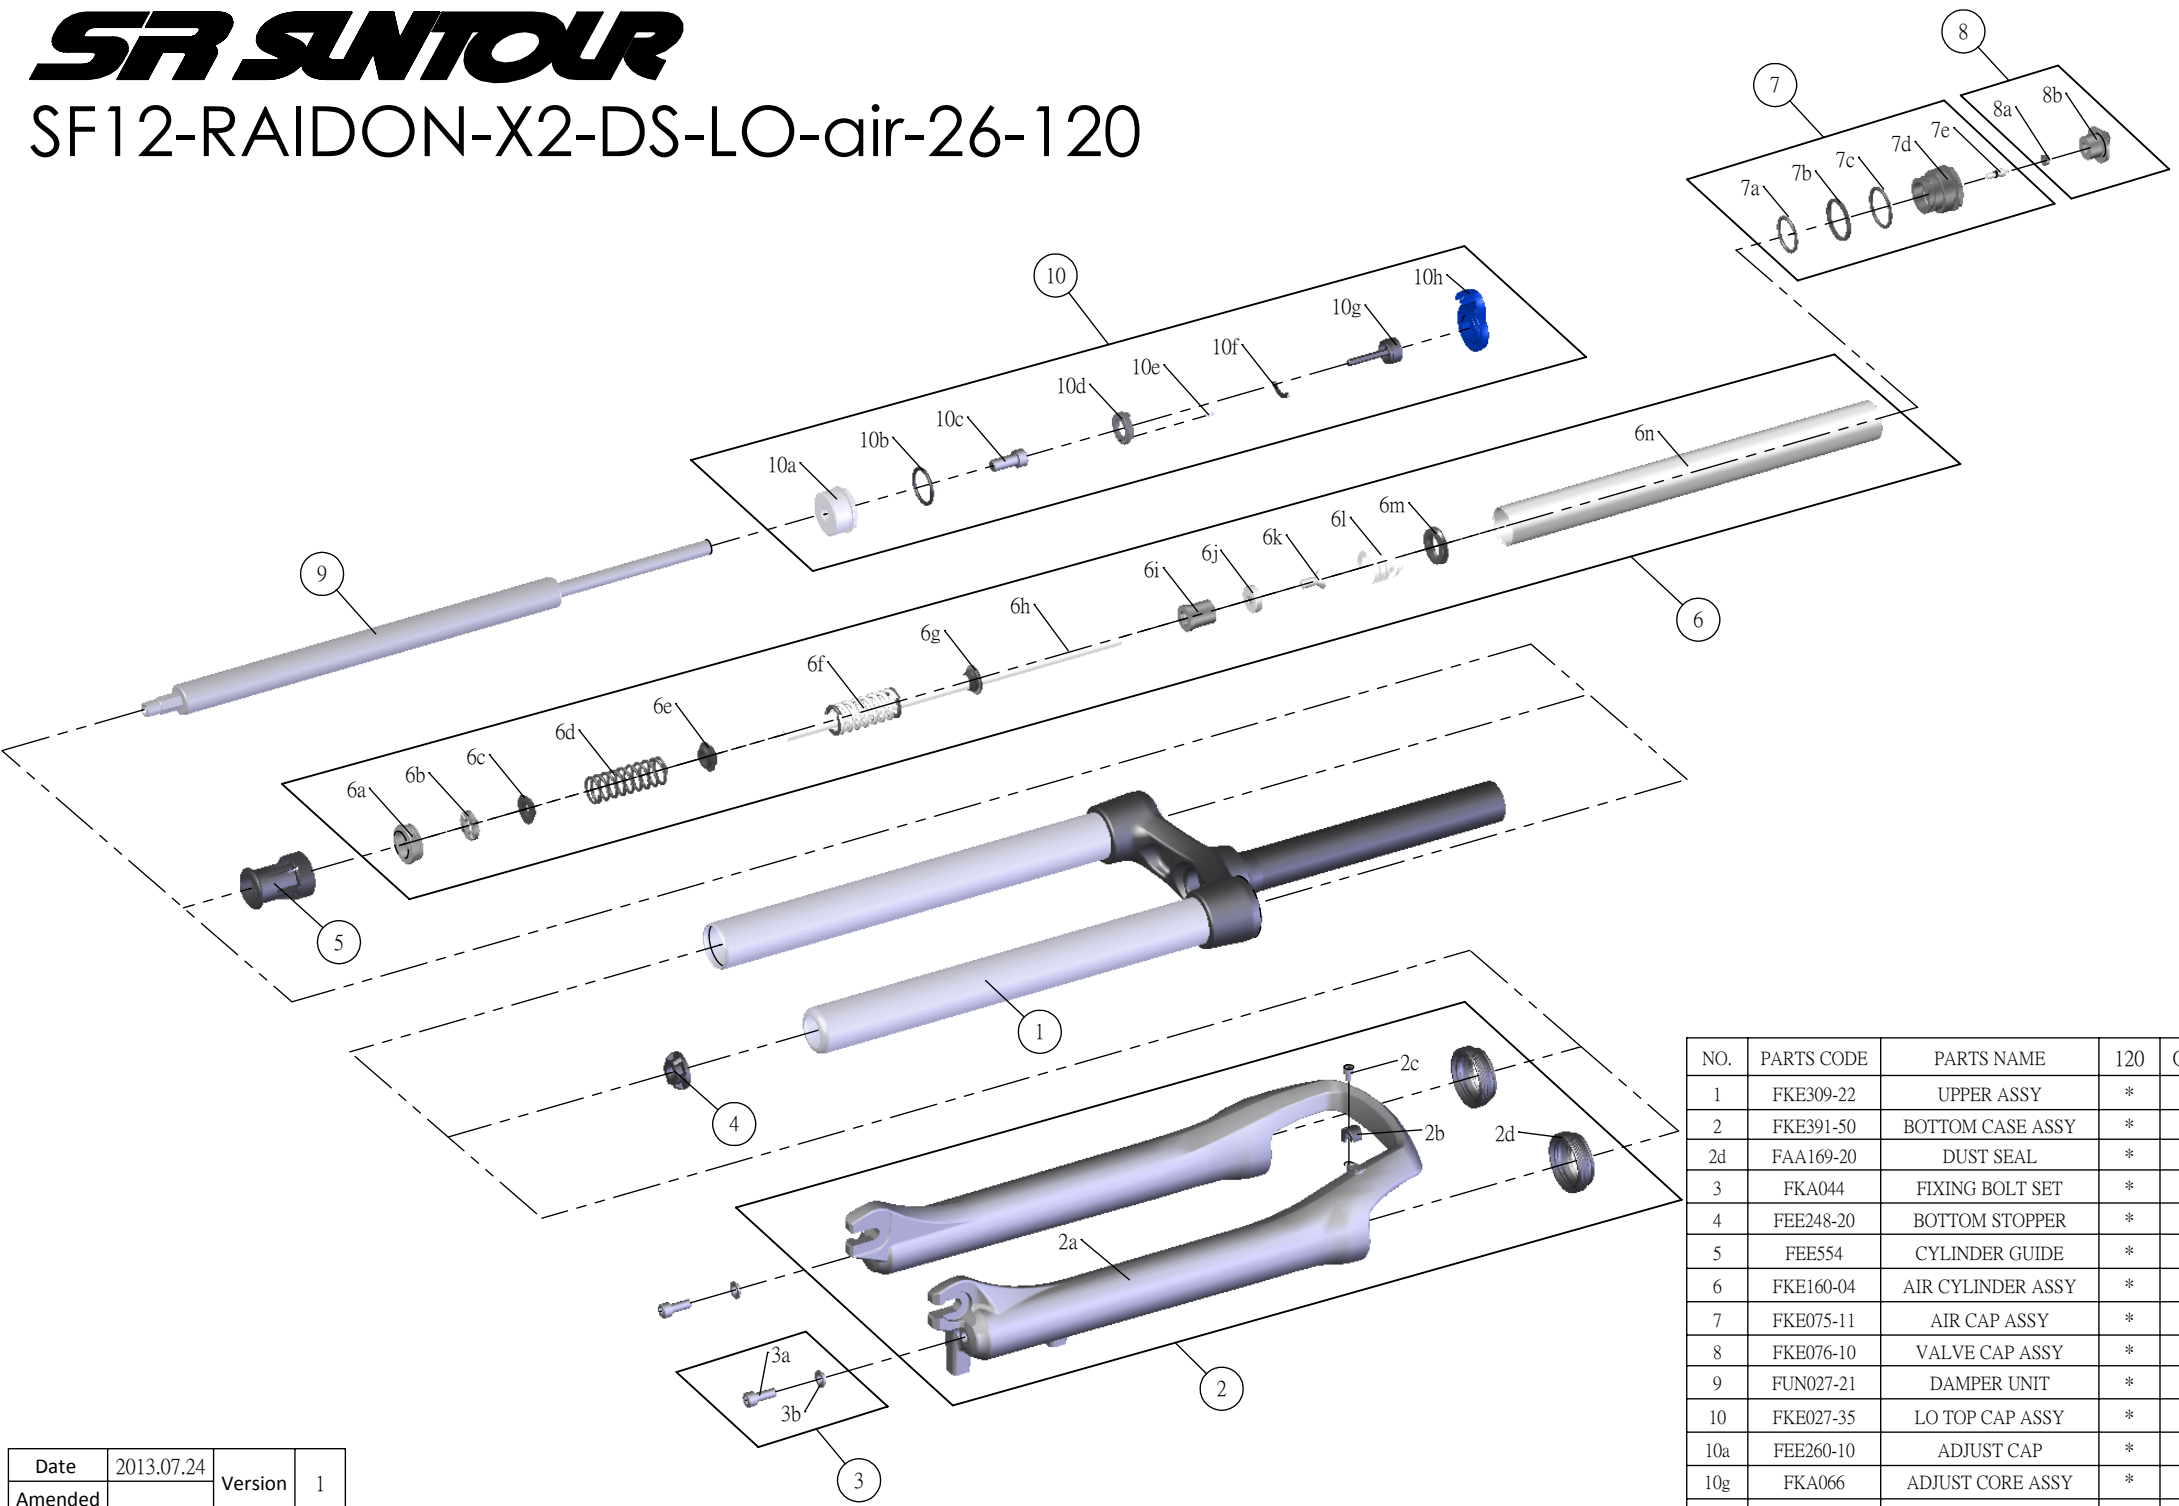

SF SUNTOUR

SF12-RAIDON-X2-DS-LO-air-26-120

NO.	PARTS CODE	PARTS NAME	120	QT
1	FKE309-22	UPPER ASSY	*	1
2	FKE391-50	BOTTOM CASE ASSY	*	1
2d	FAA169-20	DUST SEAL	*	2
3	FKA044	FIXING BOLT SET	*	2
4	FEE248-20	BOTTOM STOPPER	*	1
5	FEE554	CYLINDER GUIDE	*	1
6	FKE160-04	AIR CYLINDER ASSY	*	1
7	FKE075-11	AIR CAP ASSY	*	1
8	FKE076-10	VALVE CAP ASSY	*	1
9	FUN027-21	DAMPER UNIT	*	1
10	FKE027-35	LO TOP CAP ASSY	*	1
10a	FEE260-10	ADJUST CAP	*	1
10g	FKA066	ADJUST CORE ASSY	*	1
10h	FEE938	LOCKOUT KNOB	*	1